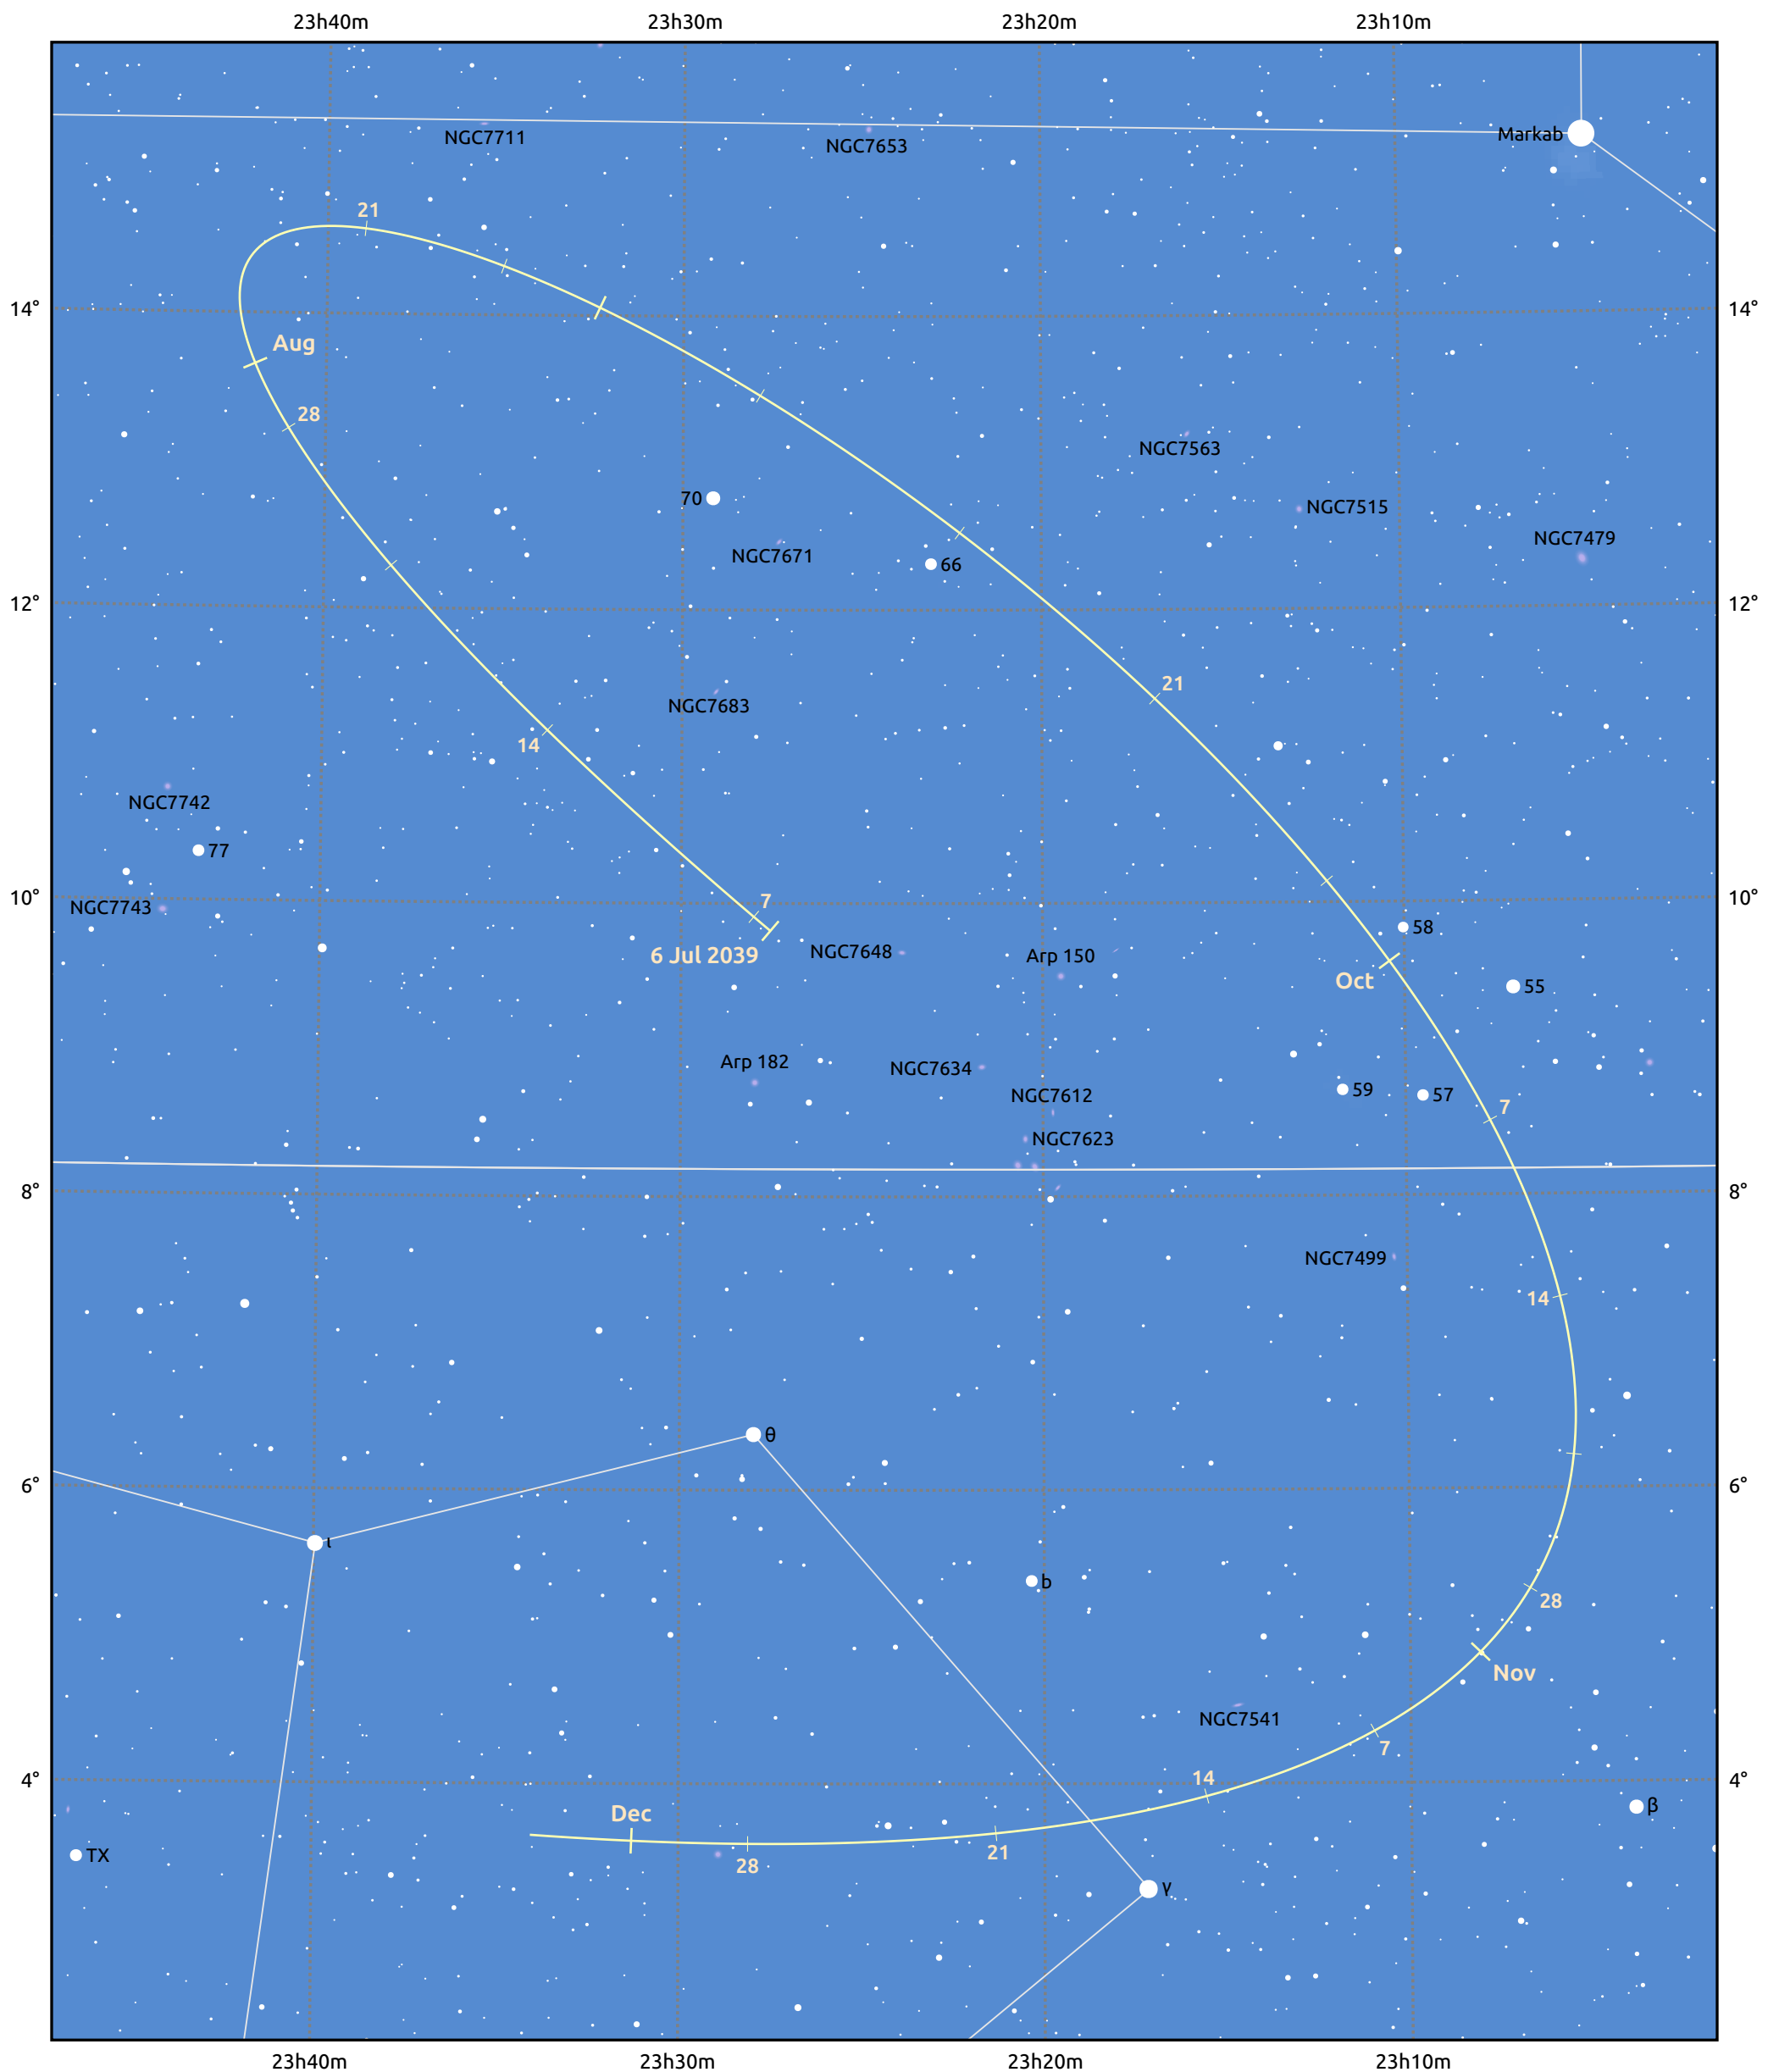

# The path of Asteroid 12 Victoria around opposition on 19 Sep 2039

© Dominic Ford 2011–2025. Date markers placed at midnight UTC. Downloaded from <https://in-the-sky.org>

Magnitude scale: 11.0 10.0 9.0 8.0 7.0 6.0 5.0 4.0 3.0 2.0

Ecliptic Plane

Galaxy Bright nebula Open cluster Globular cluster Planetary nebula

Date	Mag	Phase
2039 Aug 1	10.0	95%
2039 Aug 27	9.5	98%
2039 Sep 1	9.4	99%
2039 Oct 1	9.4	99%
2039 Nov 1	10.4	97%
2039 Nov 6	10.5	96%
2039 Dec 1	11.1	95%