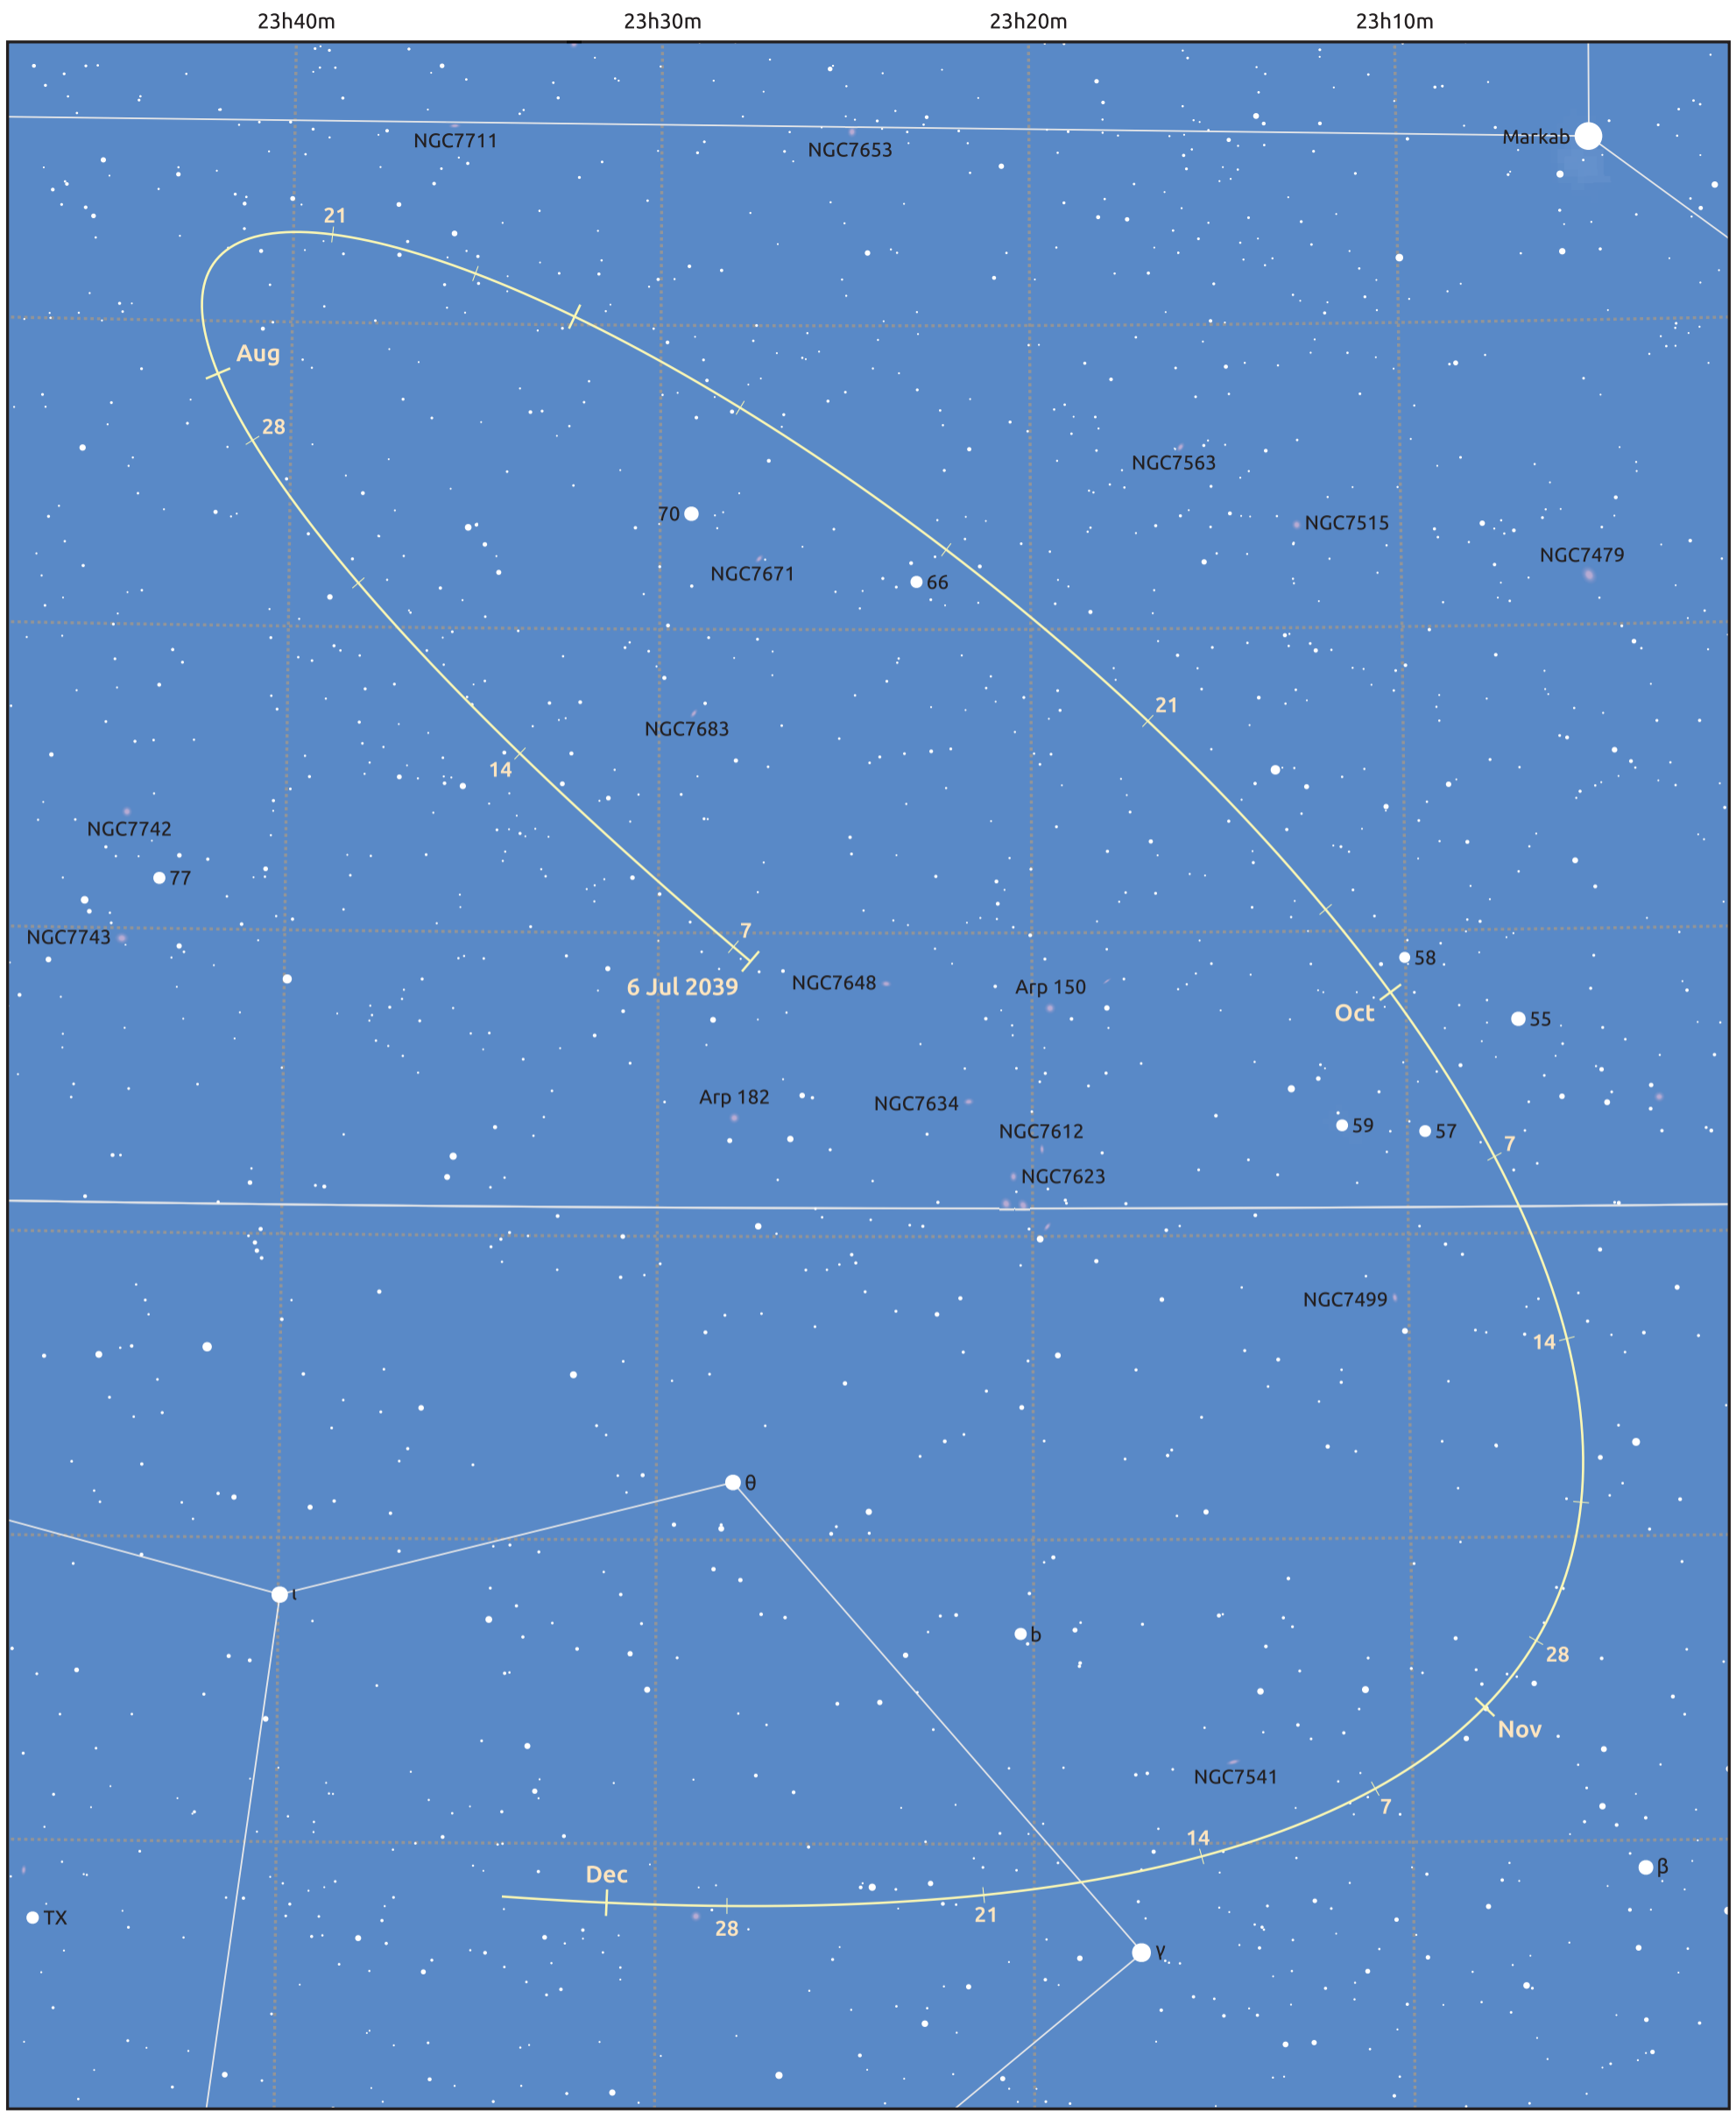

# The path of Asteroid 12 Victoria around opposition on 19 Sep 2039

© Dominic Ford 2011–2025. Date markers placed at midnight UTC. Downloaded from <https://in-the-sky.org>

Magnitude scale: 11.0 10.0 9.0 8.0 7.0 6.0 5.0 4.0 3.0 2.0

— Ecliptic Plane

Galaxy Bright nebula Open cluster Globular cluster Planetary nebula

Date	Mag	Phase
2039 Aug 1	10.0	95%
2039 Aug 27	9.5	98%
2039 Sep 1	9.4	99%
2039 Oct 1	9.4	99%
2039 Nov 1	10.4	97%
2039 Nov 6	10.5	96%
2039 Dec 1	11.1	95%