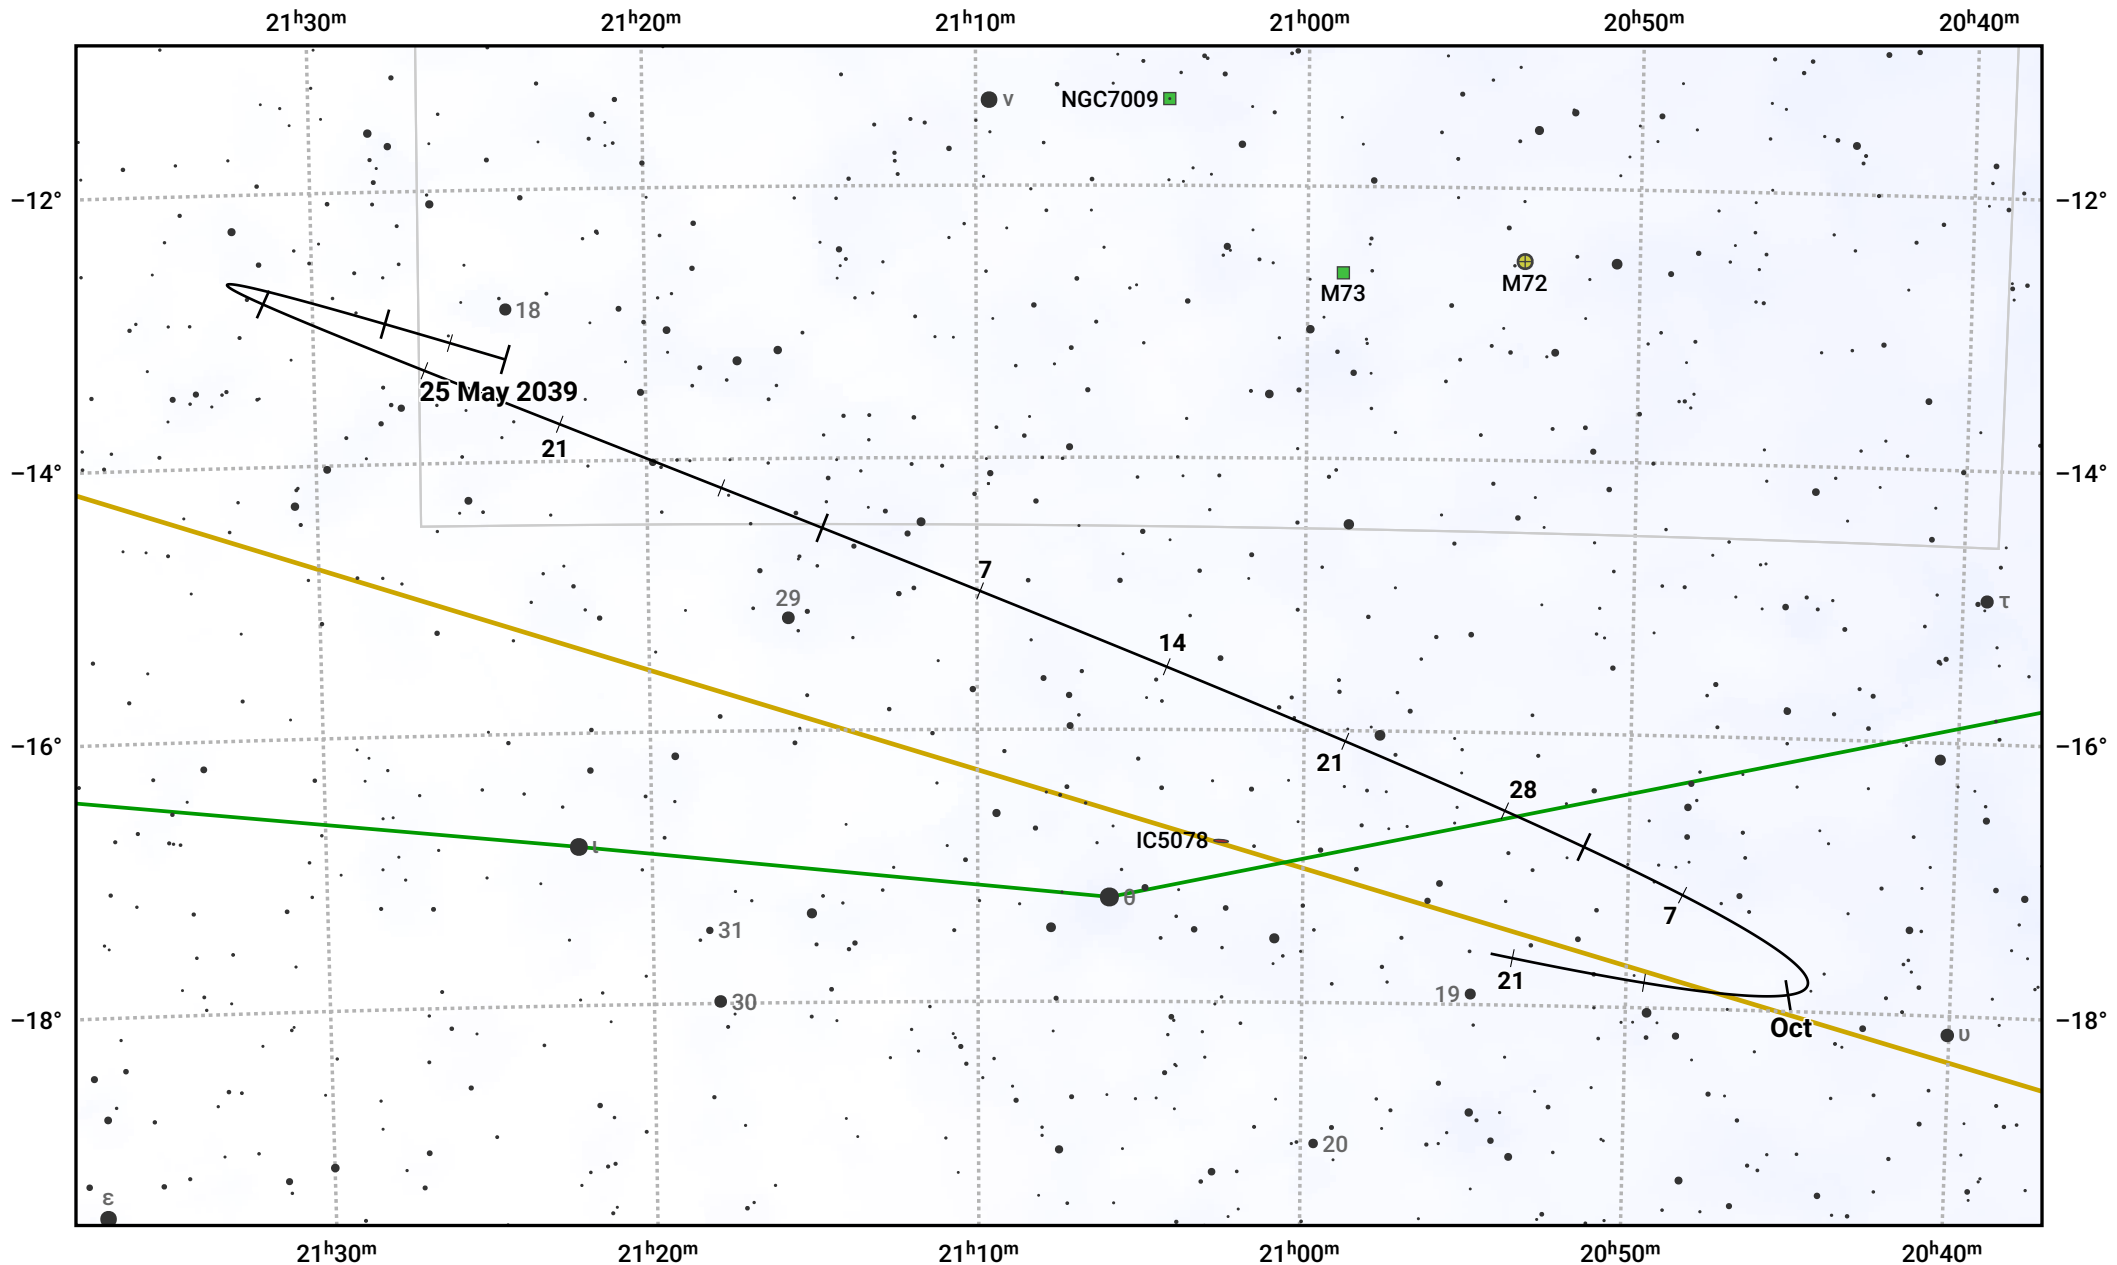

The path of Asteroid 16 Psyche around opposition on 8 Aug 2039

© Dominic Ford 2011–2024. Date markers placed at midnight UTC. Downloaded from <https://in-the-sky.org>

Magnitude scale: ● 10.0 ● 9.0 ● 8.0 ● 7.0 ● 6.0 ● 5.0 ● 4.0

— Ecliptic Plane

● Galaxy ■ Bright nebula ● Open cluster ● Globular cluster

Date	Mag
2039 Jun 1	11.2
2039 Jul 1	10.6
2039 Jul 14	10.3
2039 Aug 1	9.8
2039 Sep 1	10.2
2039 Oct 1	10.8