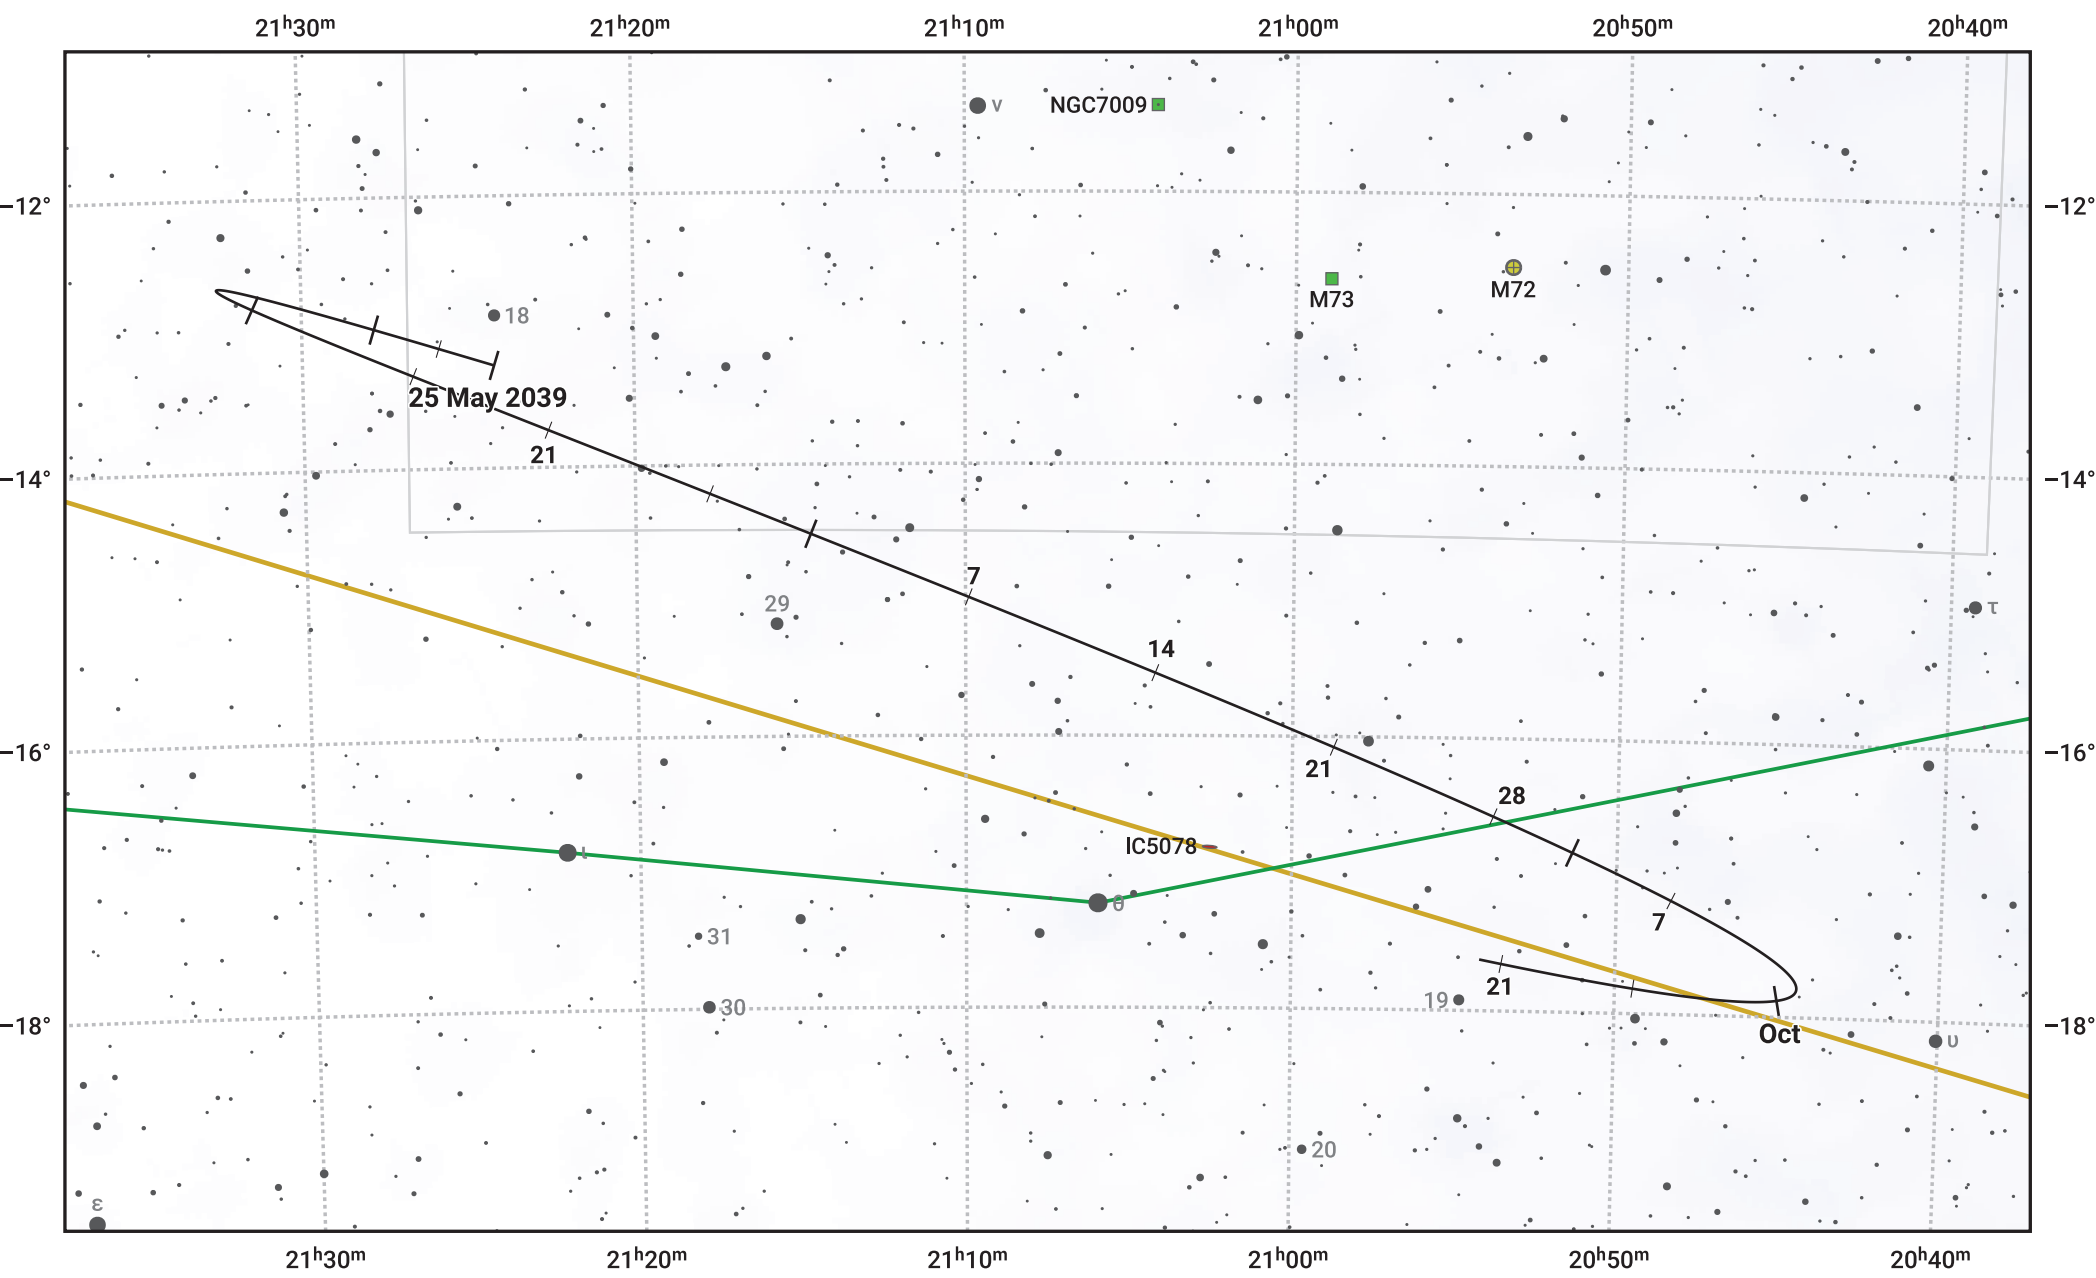

# The path of Asteroid 16 Psyche around opposition on 8 Aug 2039

© Dominic Ford 2011–2024. Date markers placed at midnight UTC. Downloaded from <https://in-the-sky.org>

Magnitude scale:    • 10.0    • 9.0    • 8.0    • 7.0    • 6.0    • 5.0    ● 4.0

— Ecliptic Plane

● Galaxy    
 ■ Bright nebula    
 ● Open cluster    
 ⊕ Globular cluster

Date	Mag
2039 Jun 1	11.2
2039 Jul 1	10.6
2039 Jul 14	10.3
2039 Aug 1	9.8
2039 Sep 1	10.2
2039 Oct 1	10.8