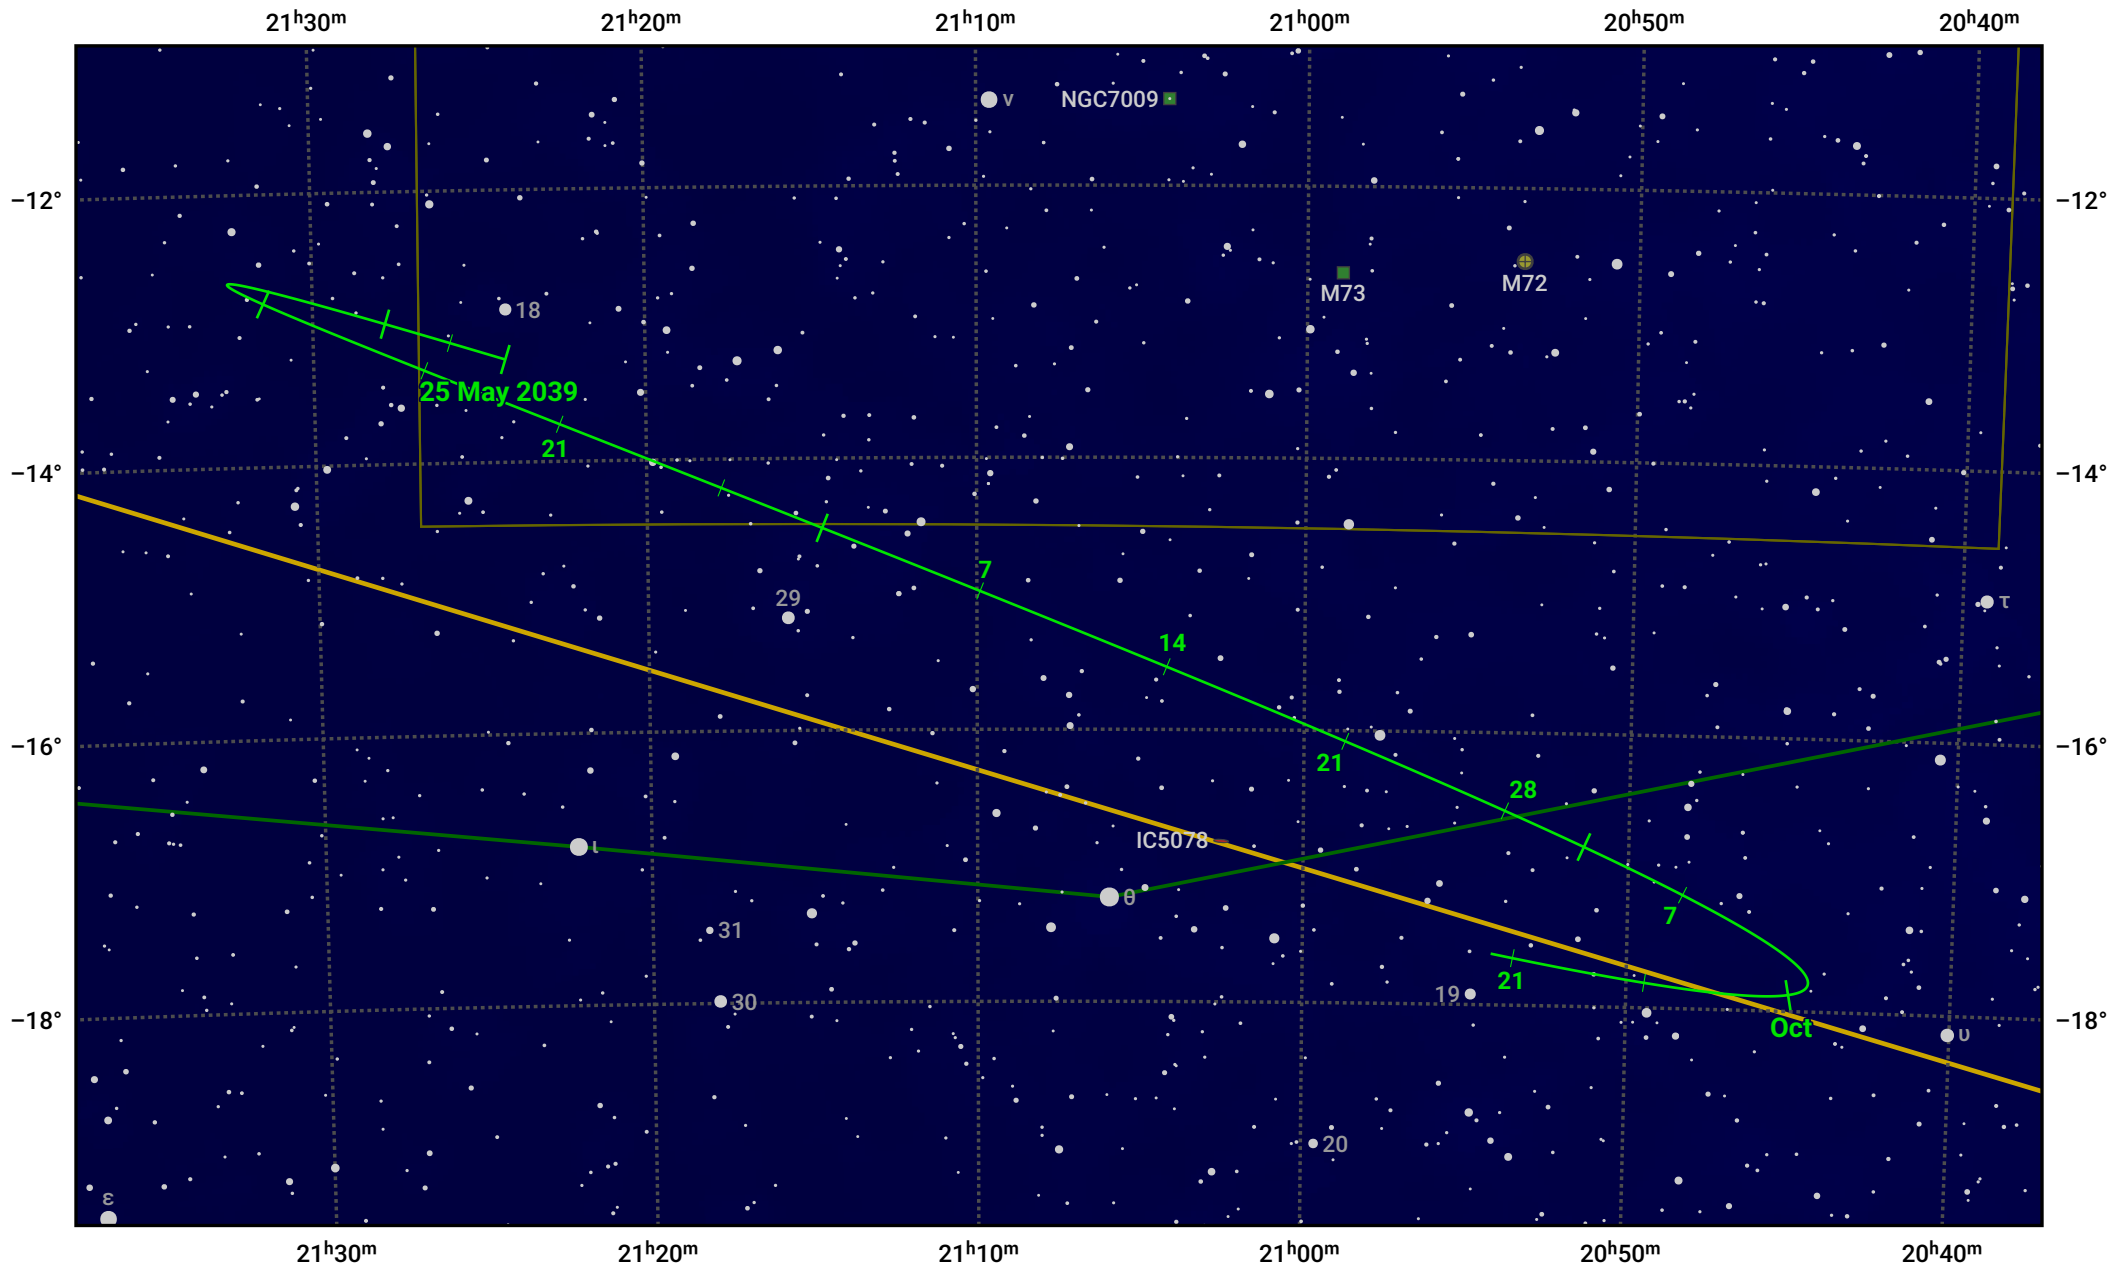

The path of Asteroid 16 Psyche around opposition on 8 Aug 2039

© Dominic Ford 2011–2024. Date markers placed at midnight UTC. Downloaded from <https://in-the-sky.org>

Magnitude scale: • 10.0 • 9.0 • 8.0 • 7.0 • 6.0 • 5.0 • 4.0

— Ecliptic Plane

● Galaxy ■ Bright nebula ● Open cluster ⊕ Globular cluster

Date	Mag
2039 Jun 1	11.2
2039 Jul 1	10.6
2039 Jul 14	10.3
2039 Aug 1	9.8
2039 Sep 1	10.2
2039 Oct 1	10.8