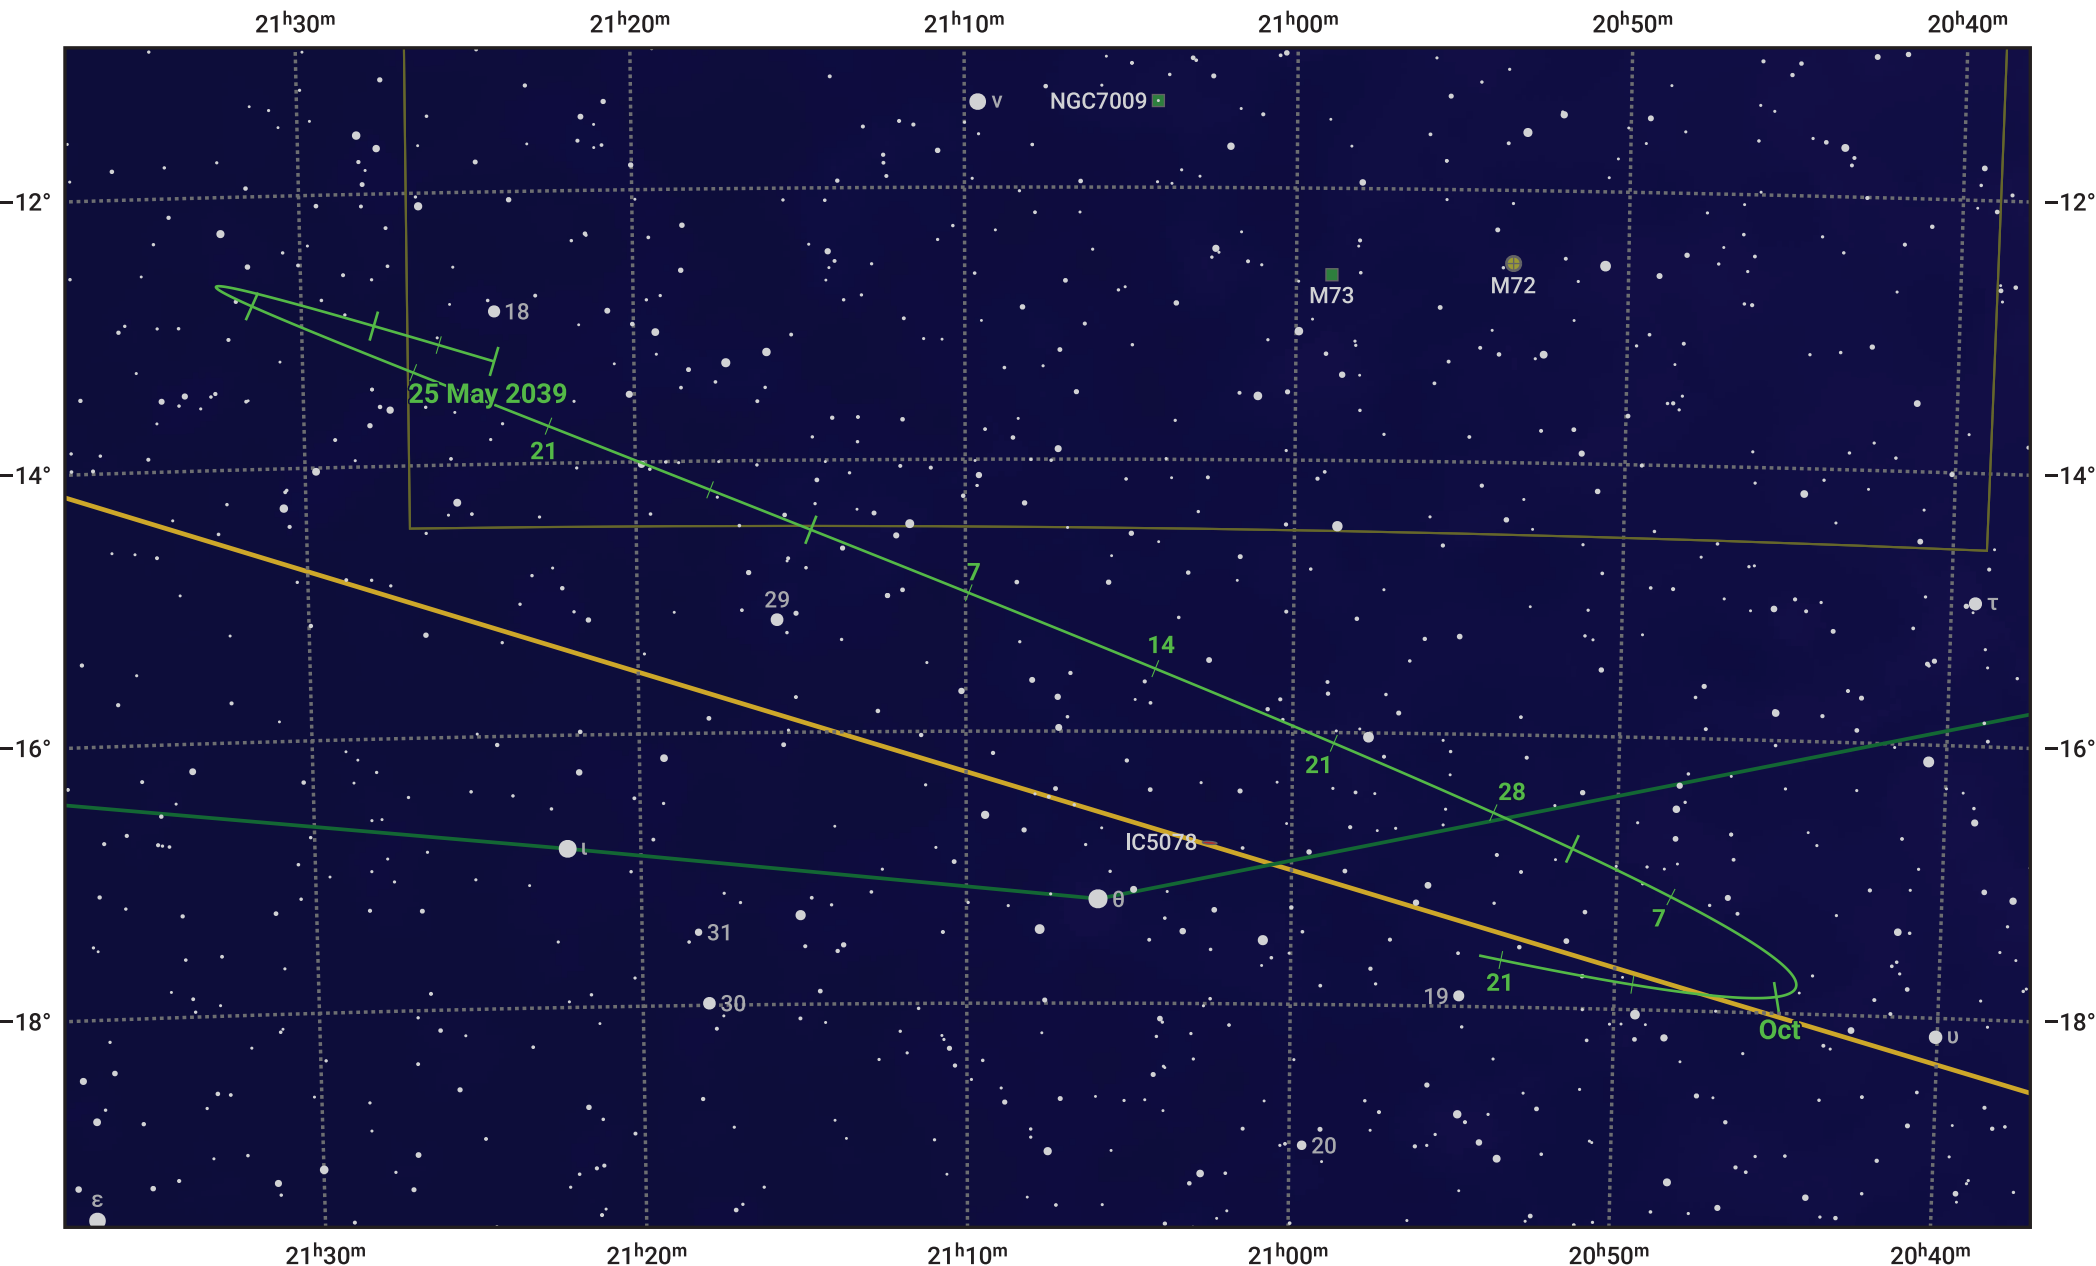

# The path of Asteroid 16 Psyche around opposition on 8 Aug 2039

© Dominic Ford 2011–2024. Date markers placed at midnight UTC. Downloaded from <https://in-the-sky.org>

Magnitude scale: • 10.0 • 9.0 • 8.0 • 7.0 • 6.0 • 5.0 • 4.0

— Ecliptic Plane

Galaxy Bright nebula Open cluster Globular cluster

Date	Mag
2039 Jun 1	11.2
2039 Jul 1	10.6
2039 Jul 14	10.3
2039 Aug 1	9.8
2039 Sep 1	10.2
2039 Oct 1	10.8