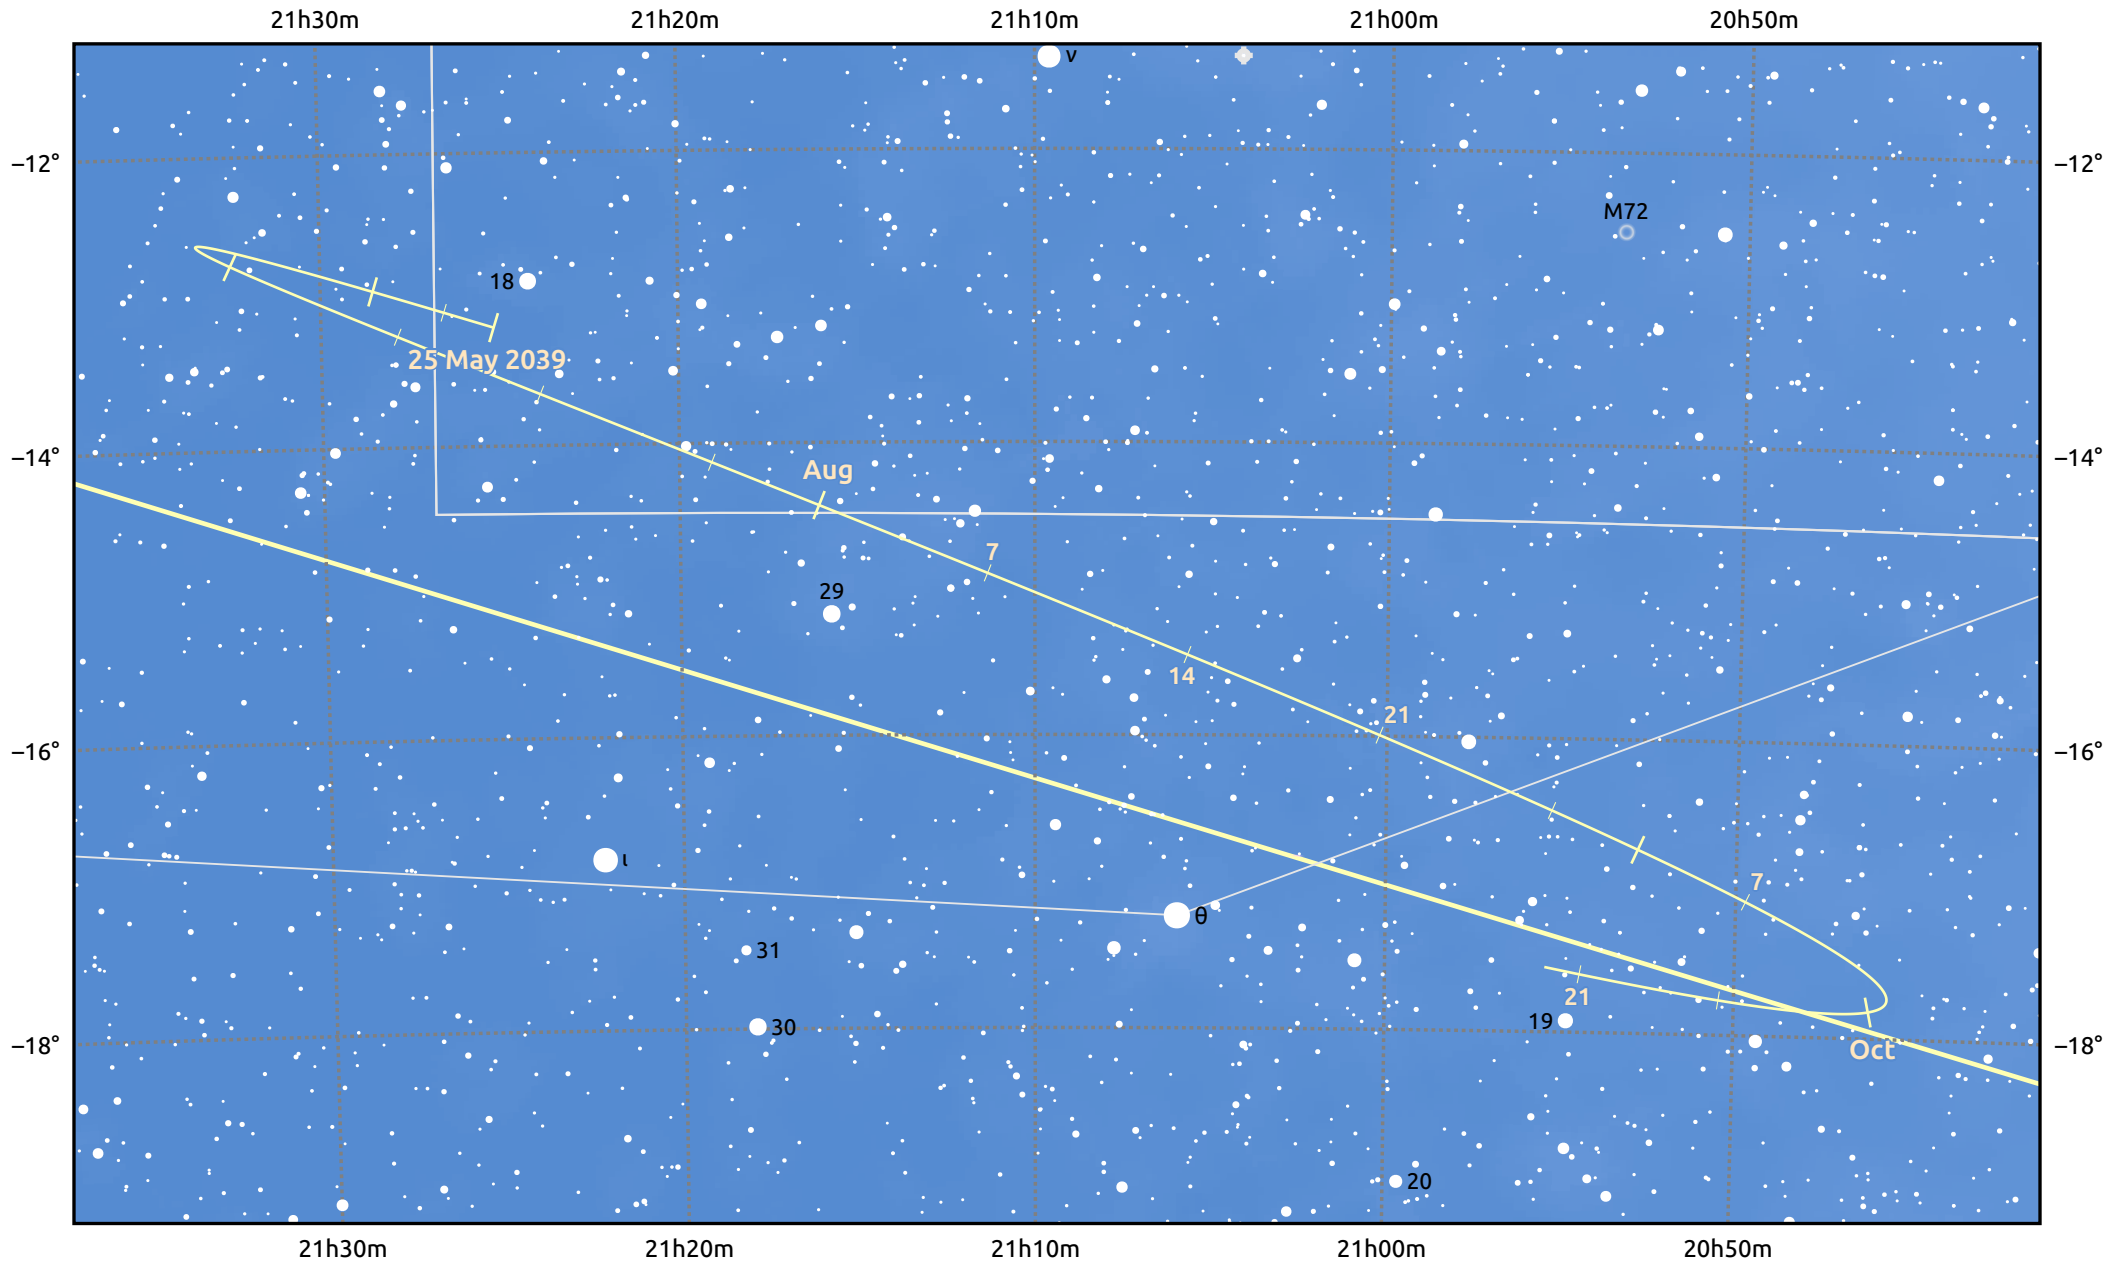

The path of Asteroid 16 Psyche around opposition on 8 Aug 2039

© Dominic Ford 2011–2025. Date markers placed at midnight UTC. Downloaded from <https://in-the-sky.org>

Magnitude scale: · 11.0 · 10.0 · 9.0 · 8.0 · 7.0 · 6.0 · 5.0 · 4.0

— Ecliptic Plane

Galaxy Bright nebula Open cluster Globular cluster Planetary nebula

Date	Mag
2039 Jun 1	11.2
2039 Jul 1	10.6
2039 Jul 15	10.3
2039 Aug 1	9.9
2039 Sep 1	10.2
2039 Oct 1	10.8