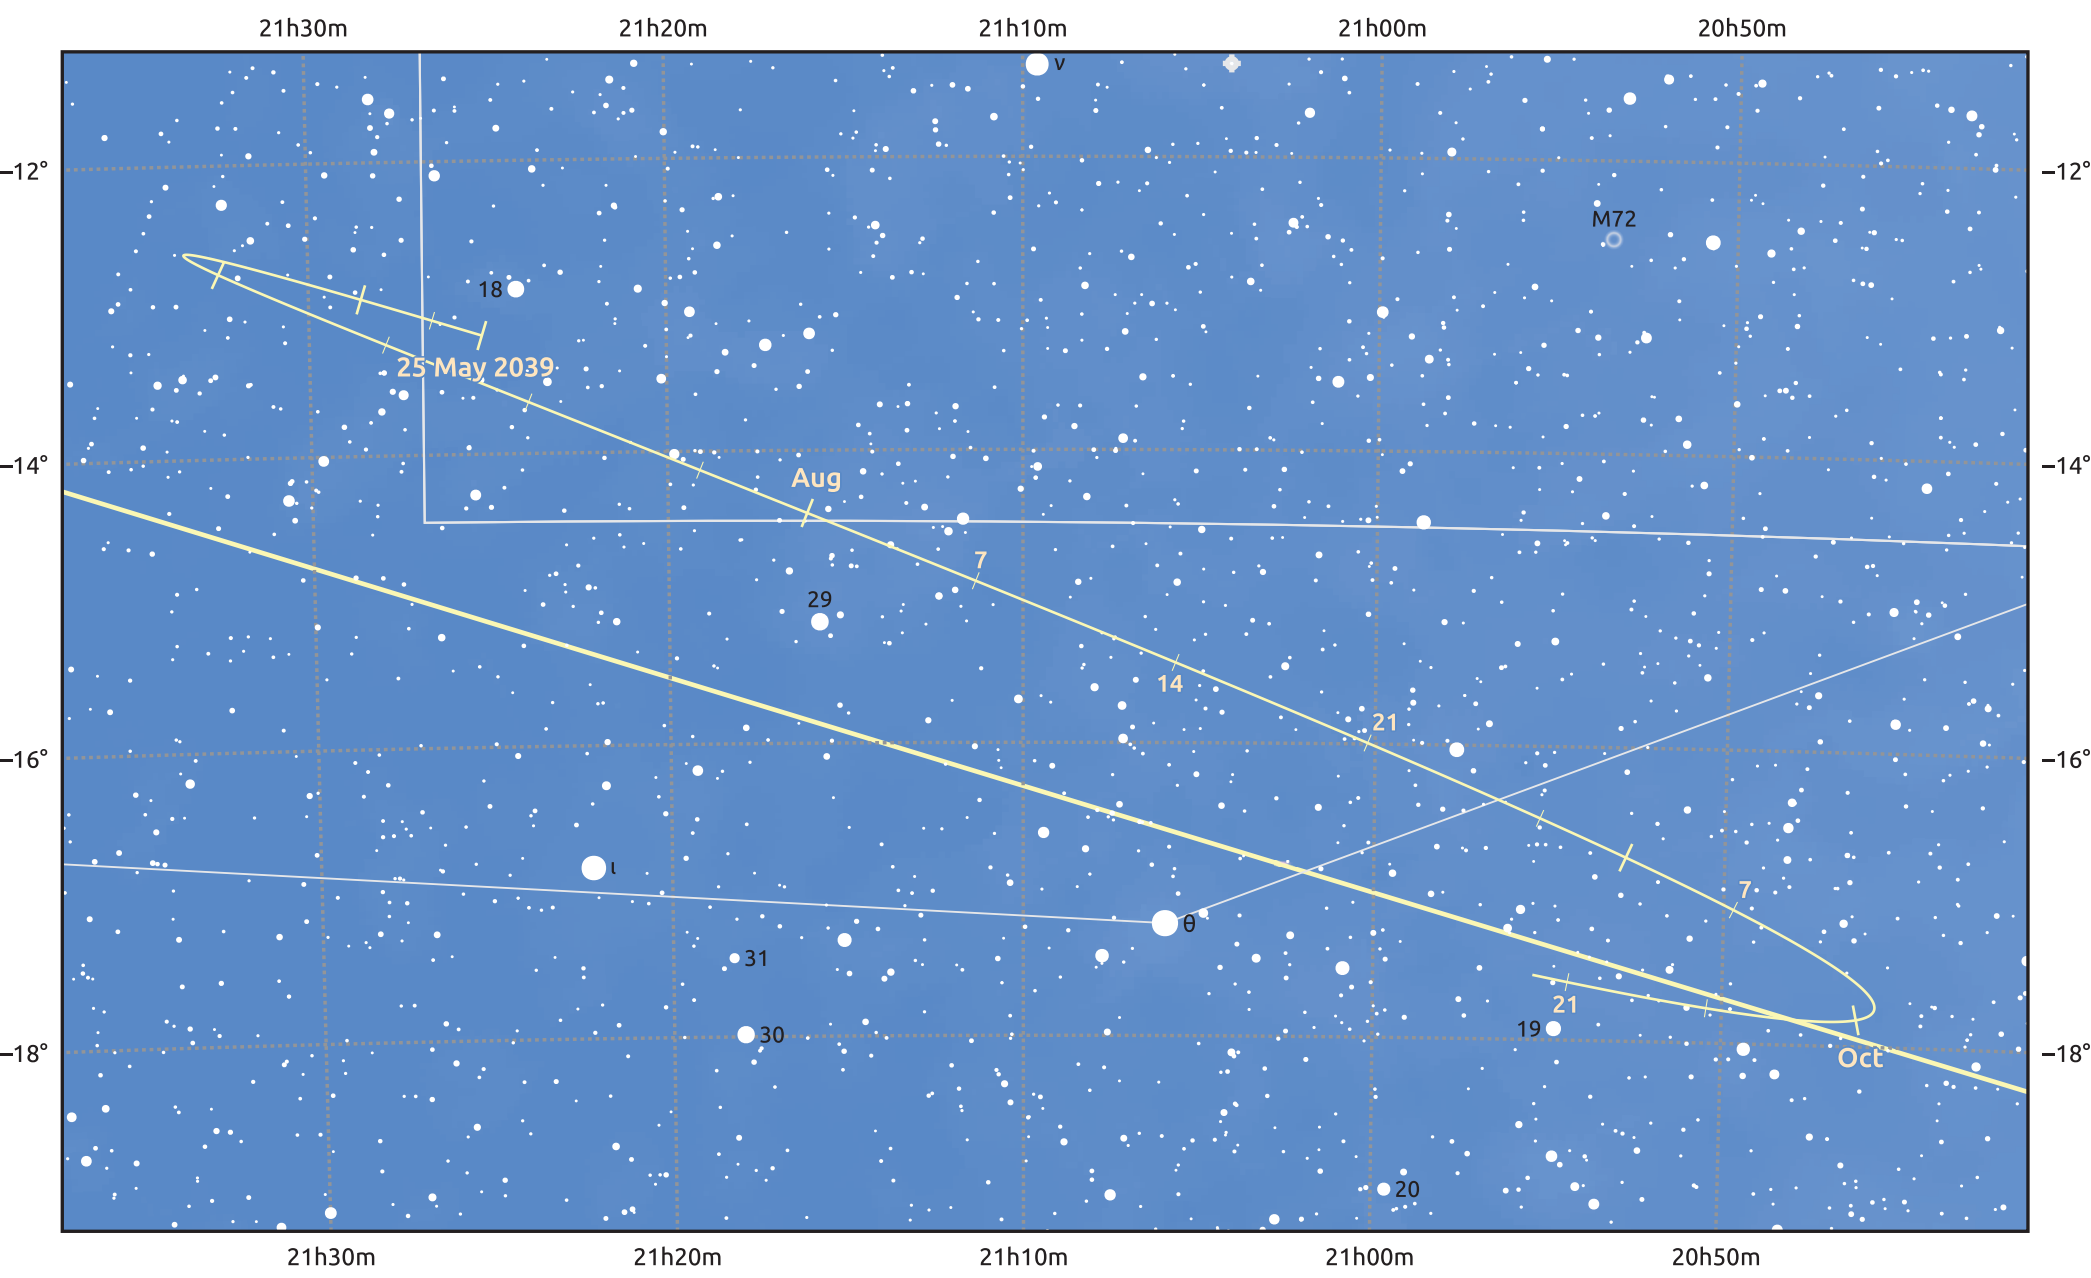

The path of Asteroid 16 Psyche around opposition on 8 Aug 2039

© Dominic Ford 2011–2025. Date markers placed at midnight UTC. Downloaded from <https://in-the-sky.org>

Magnitude scale: • 11.0 • 10.0 • 9.0 • 8.0 • 7.0 • 6.0 • 5.0 • 4.0

— Ecliptic Plane

Galaxy Bright nebula Open cluster Globular cluster Planetary nebula

Date	Mag
2039 Jun 1	11.2
2039 Jul 1	10.6
2039 Jul 15	10.3
2039 Aug 1	9.9
2039 Sep 1	10.2
2039 Oct 1	10.8