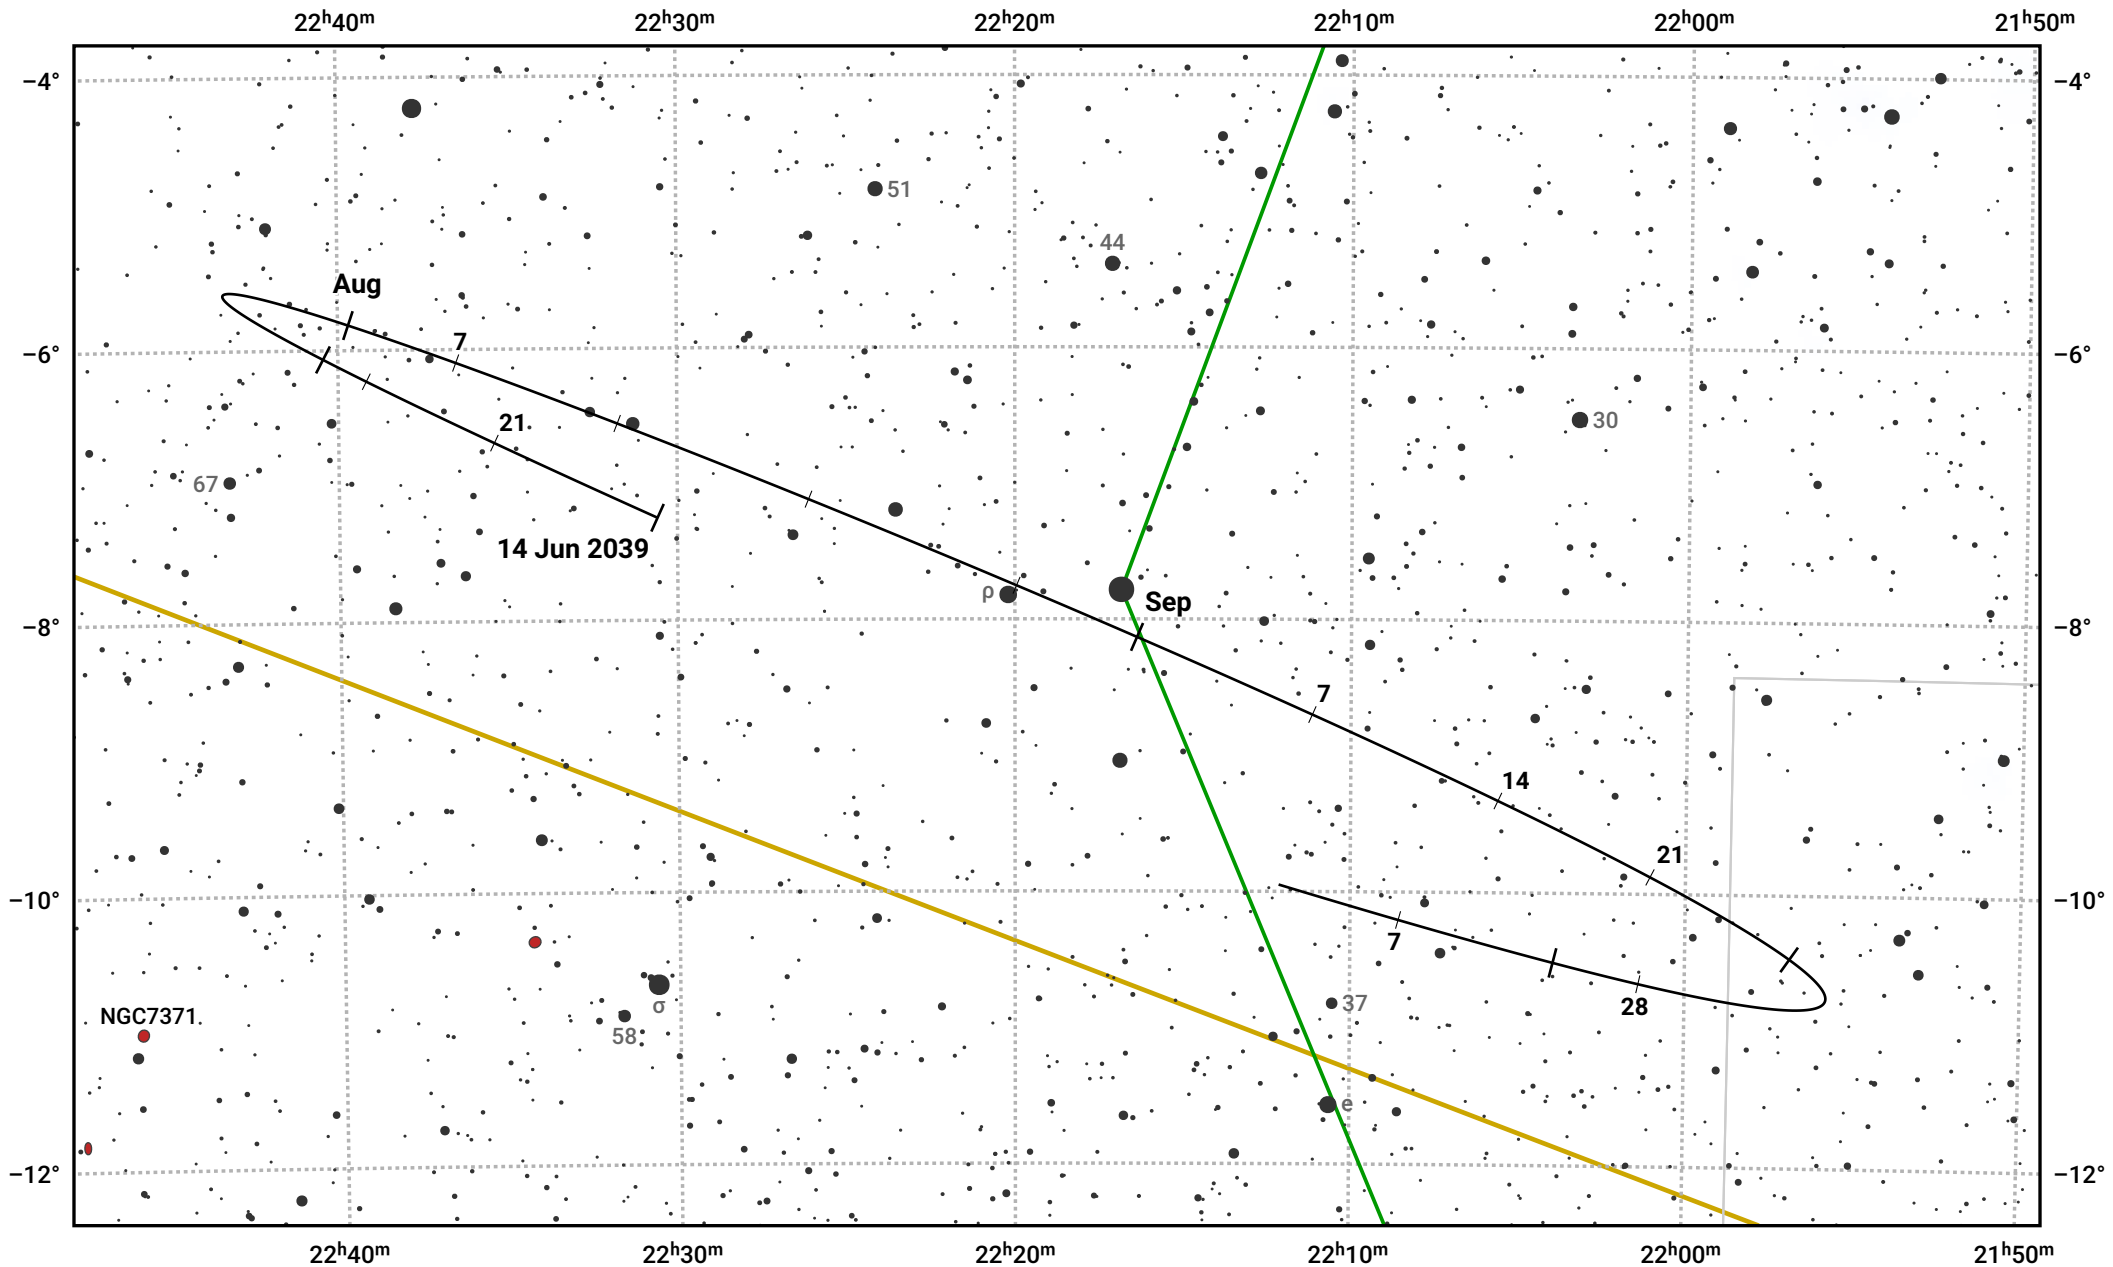

The path of Asteroid 19 Fortuna around opposition on 28 Aug 2039

© Dominic Ford 2011–2024. Date markers placed at midnight UTC. Downloaded from <https://in-the-sky.org>

Magnitude scale: 11.0 10.0 9.0 8.0 7.0 6.0 5.0 4.0

— Ecliptic Plane

Galaxy Bright nebula Open cluster Globular cluster

Date	Mag	Phase
2039 Jul 1	11.4	96%
2039 Jul 26	10.8	98%
2039 Aug 1	10.6	99%
2039 Aug 27	9.8	100%
2039 Sep 1	9.8	100%
2039 Oct 1	10.6	98%
2039 Oct 9	10.8	97%
2039 Nov 1	11.2	95%