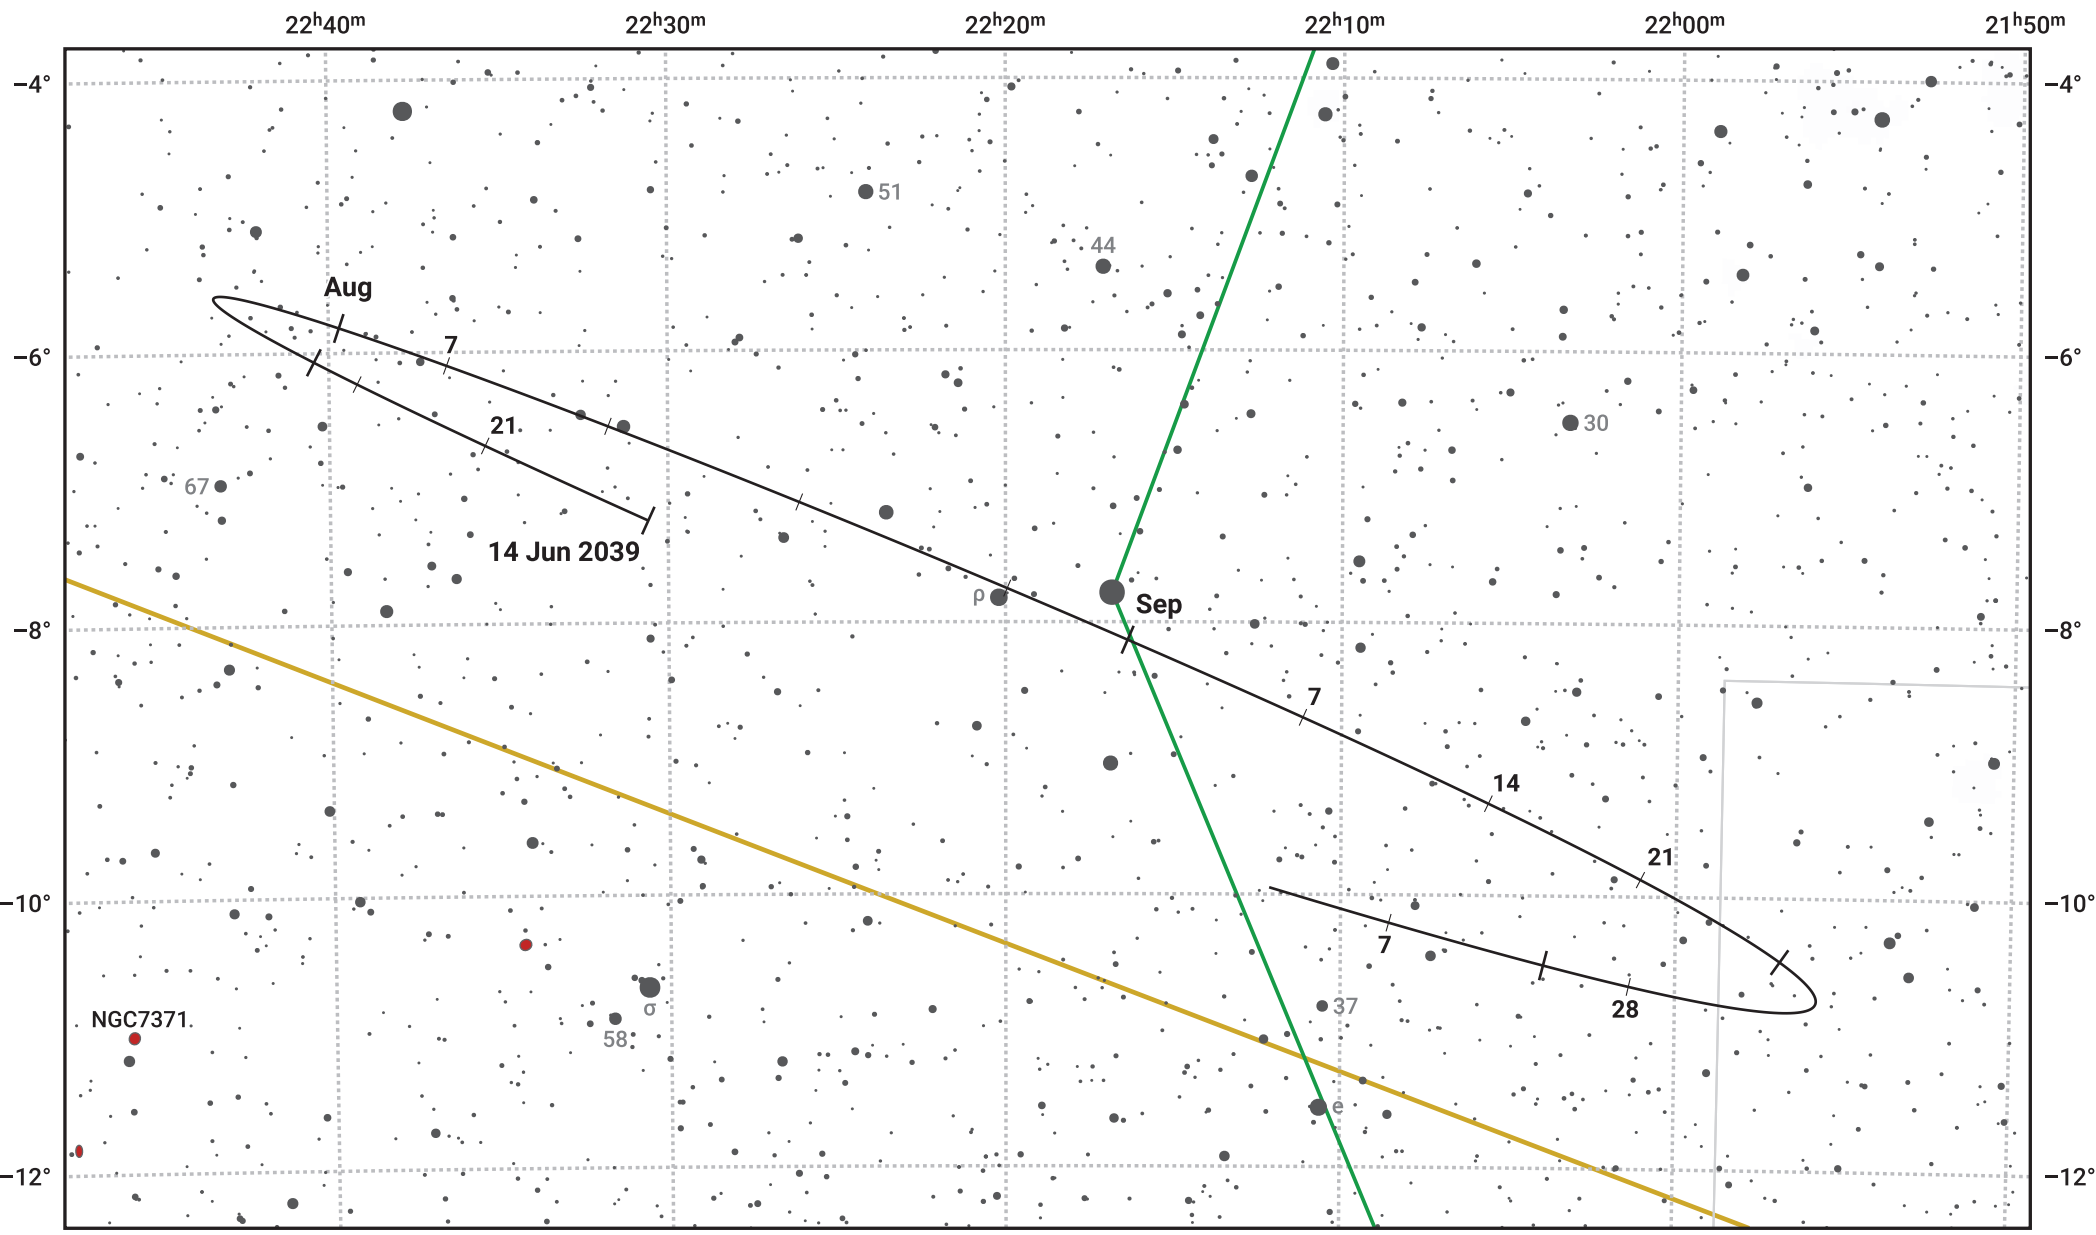

The path of Asteroid 19 Fortuna around opposition on 28 Aug 2039

© Dominic Ford 2011–2024. Date markers placed at midnight UTC. Downloaded from <https://in-the-sky.org>

Magnitude scale: 11.0 10.0 9.0 8.0 7.0 6.0 5.0 4.0

— Ecliptic Plane

- Galaxy
- Bright nebula
- Open cluster
- ⊕ Globular cluster

Date	Mag	Phase
2039 Jul 1	11.4	96%
2039 Jul 26	10.8	98%
2039 Aug 1	10.6	99%
2039 Aug 27	9.8	100%
2039 Sep 1	9.8	100%
2039 Oct 1	10.6	98%
2039 Oct 9	10.8	97%
2039 Nov 1	11.2	95%