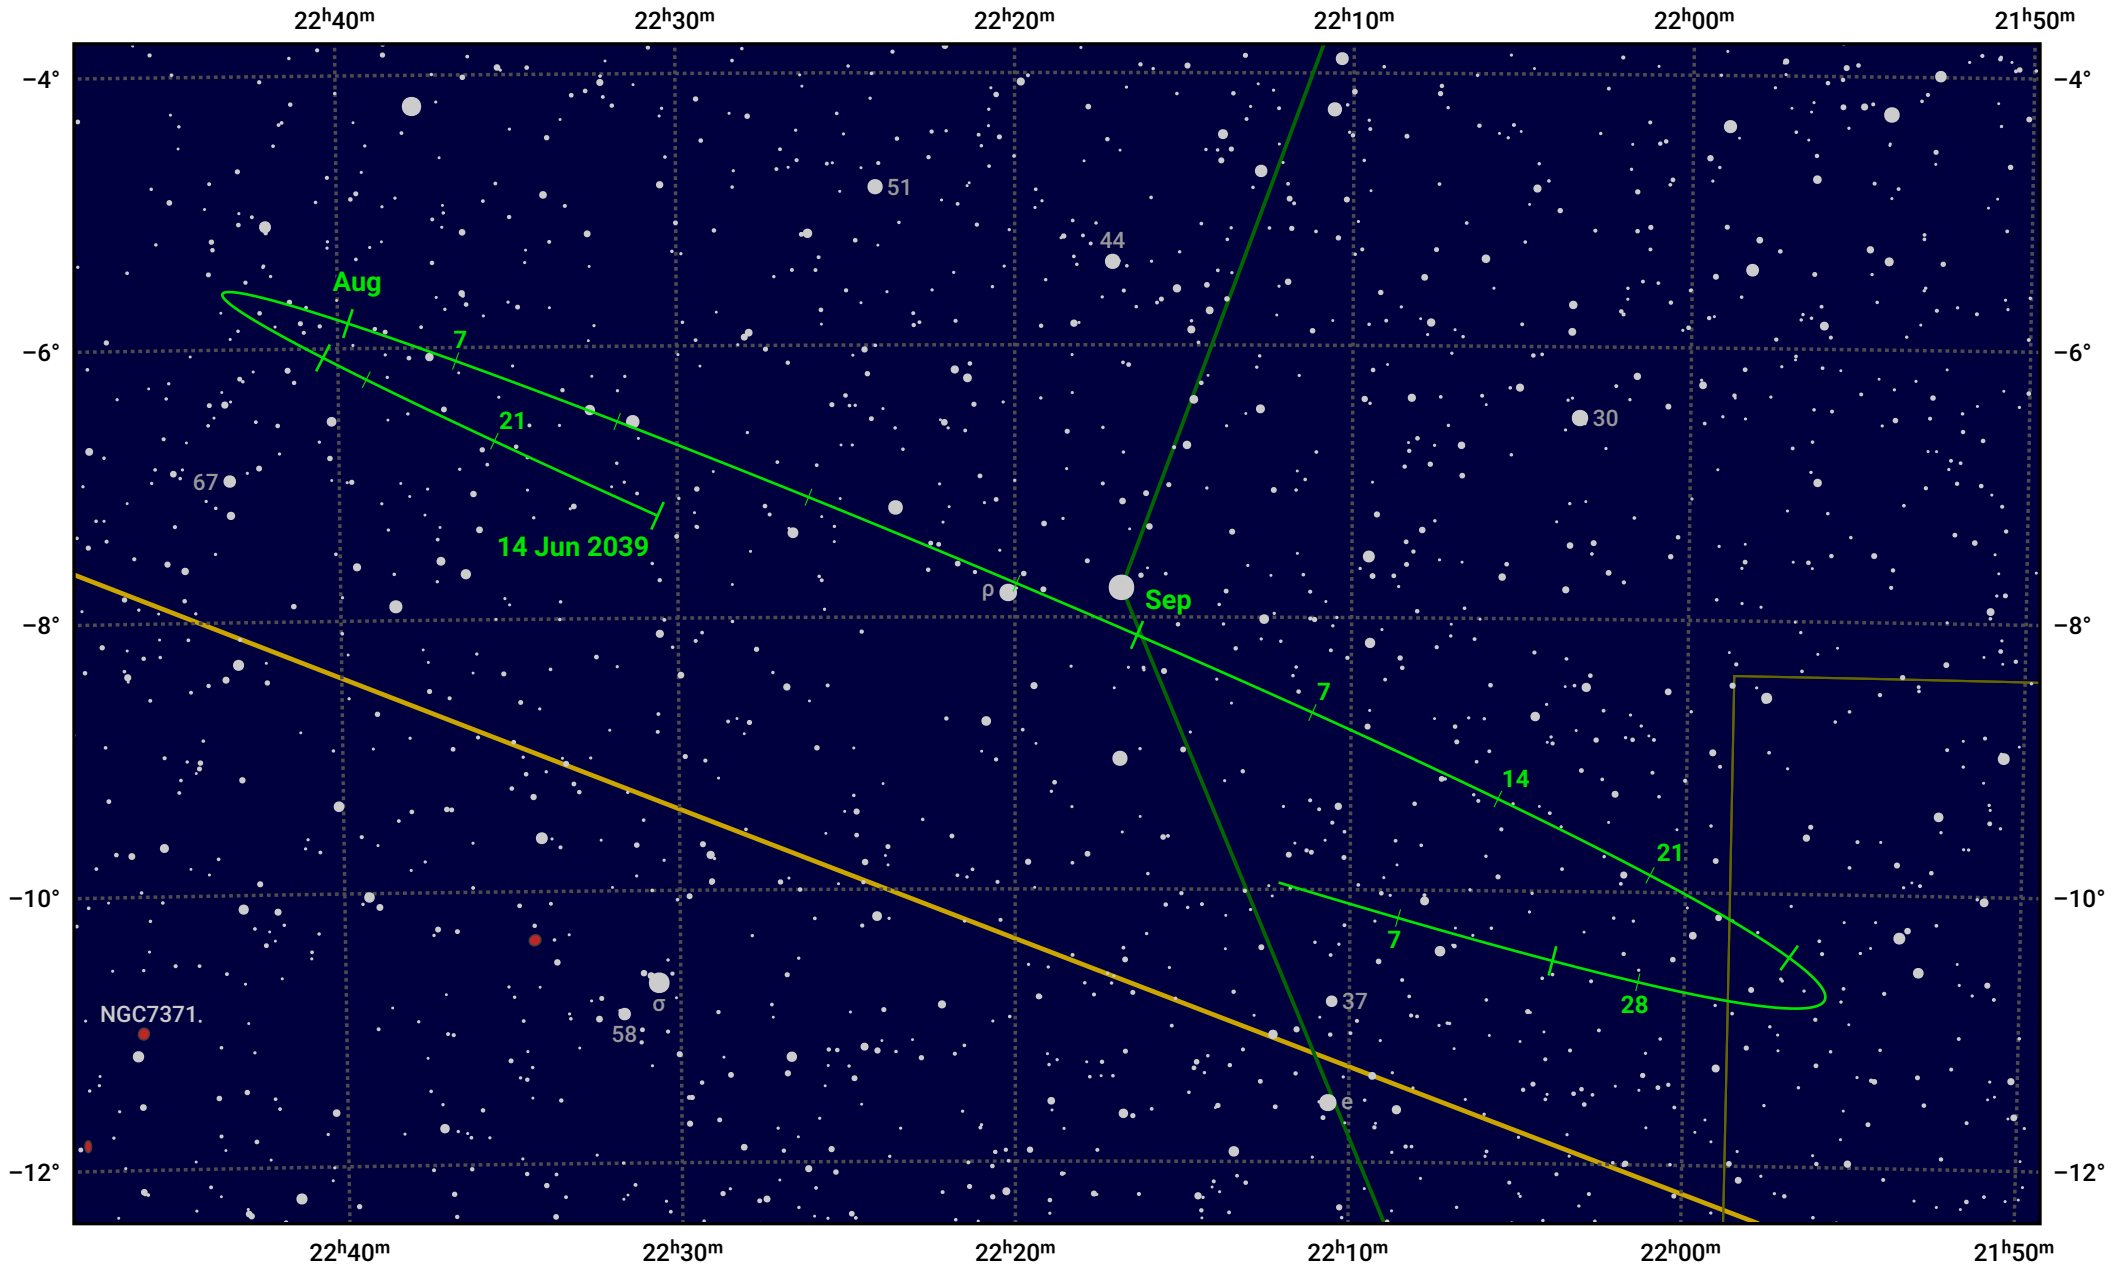

The path of Asteroid 19 Fortuna around opposition on 28 Aug 2039

© Dominic Ford 2011–2024. Date markers placed at midnight UTC. Downloaded from <https://in-the-sky.org>

Magnitude scale: 11.0 10.0 9.0 8.0 7.0 6.0 5.0 4.0

— Ecliptic Plane

Galaxy Bright nebula Open cluster Globular cluster

Date	Mag	Phase
2039 Jul 1	11.4	96%
2039 Jul 26	10.8	98%
2039 Aug 1	10.6	99%
2039 Aug 27	9.8	100%
2039 Sep 1	9.8	100%
2039 Oct 1	10.6	98%
2039 Oct 9	10.8	97%
2039 Nov 1	11.2	95%