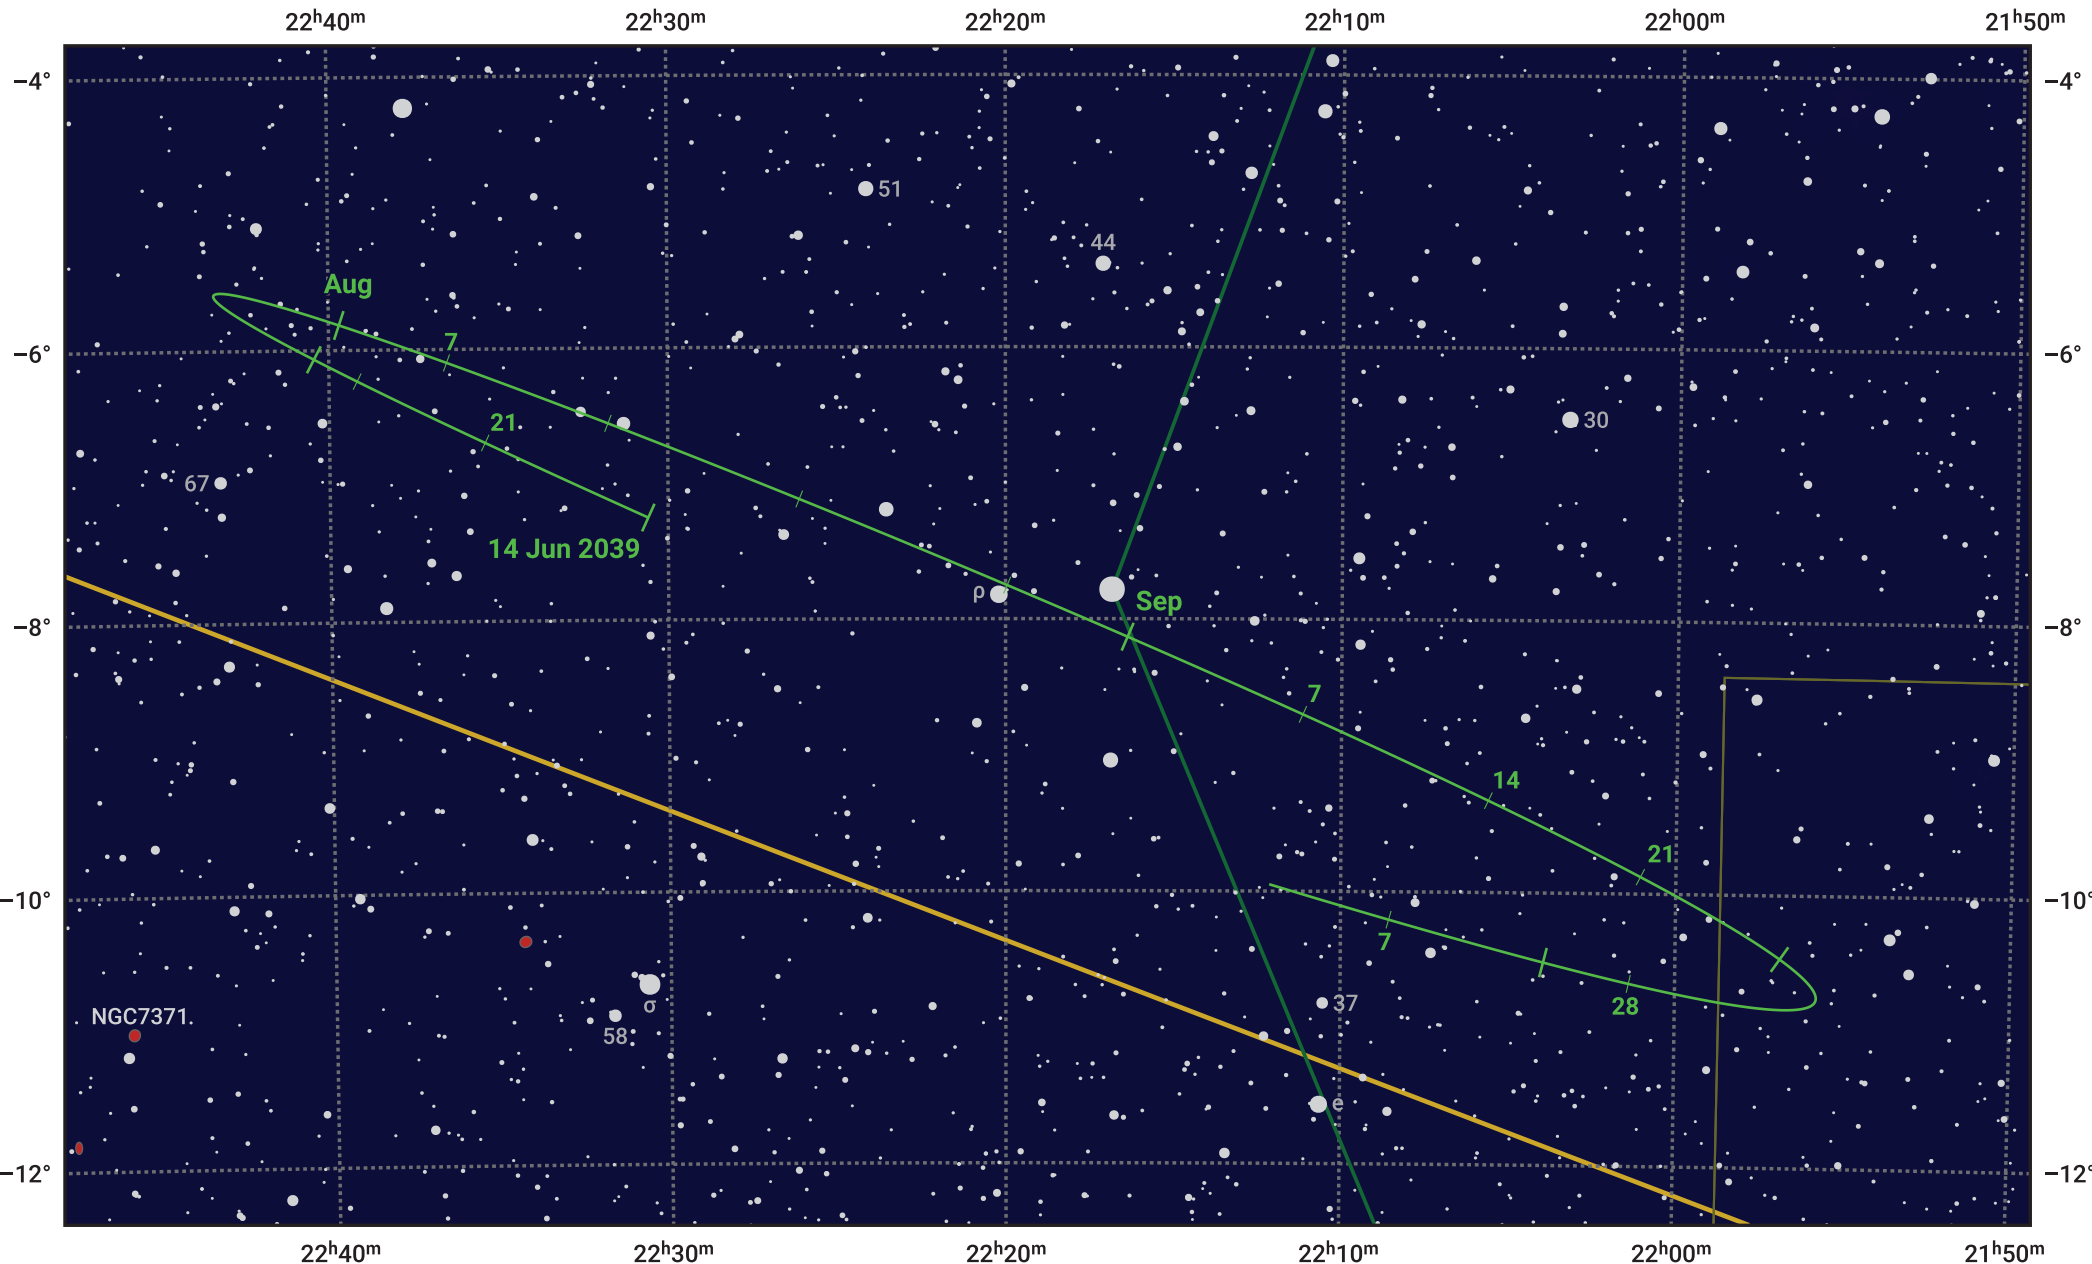

The path of Asteroid 19 Fortuna around opposition on 28 Aug 2039

© Dominic Ford 2011–2024. Date markers placed at midnight UTC. Downloaded from <https://in-the-sky.org>

Magnitude scale: · 11.0 · 10.0 · 9.0 · 8.0 · 7.0 · 6.0 · 5.0 ● 4.0

— Ecliptic Plane

- Galaxy
- Bright nebula
- Open cluster
- ⊕ Globular cluster

Date	Mag	Phase
2039 Jul 1	11.4	96%
2039 Jul 26	10.8	98%
2039 Aug 1	10.6	99%
2039 Aug 27	9.8	100%
2039 Sep 1	9.8	100%
2039 Oct 1	10.6	98%
2039 Oct 9	10.8	97%
2039 Nov 1	11.2	95%