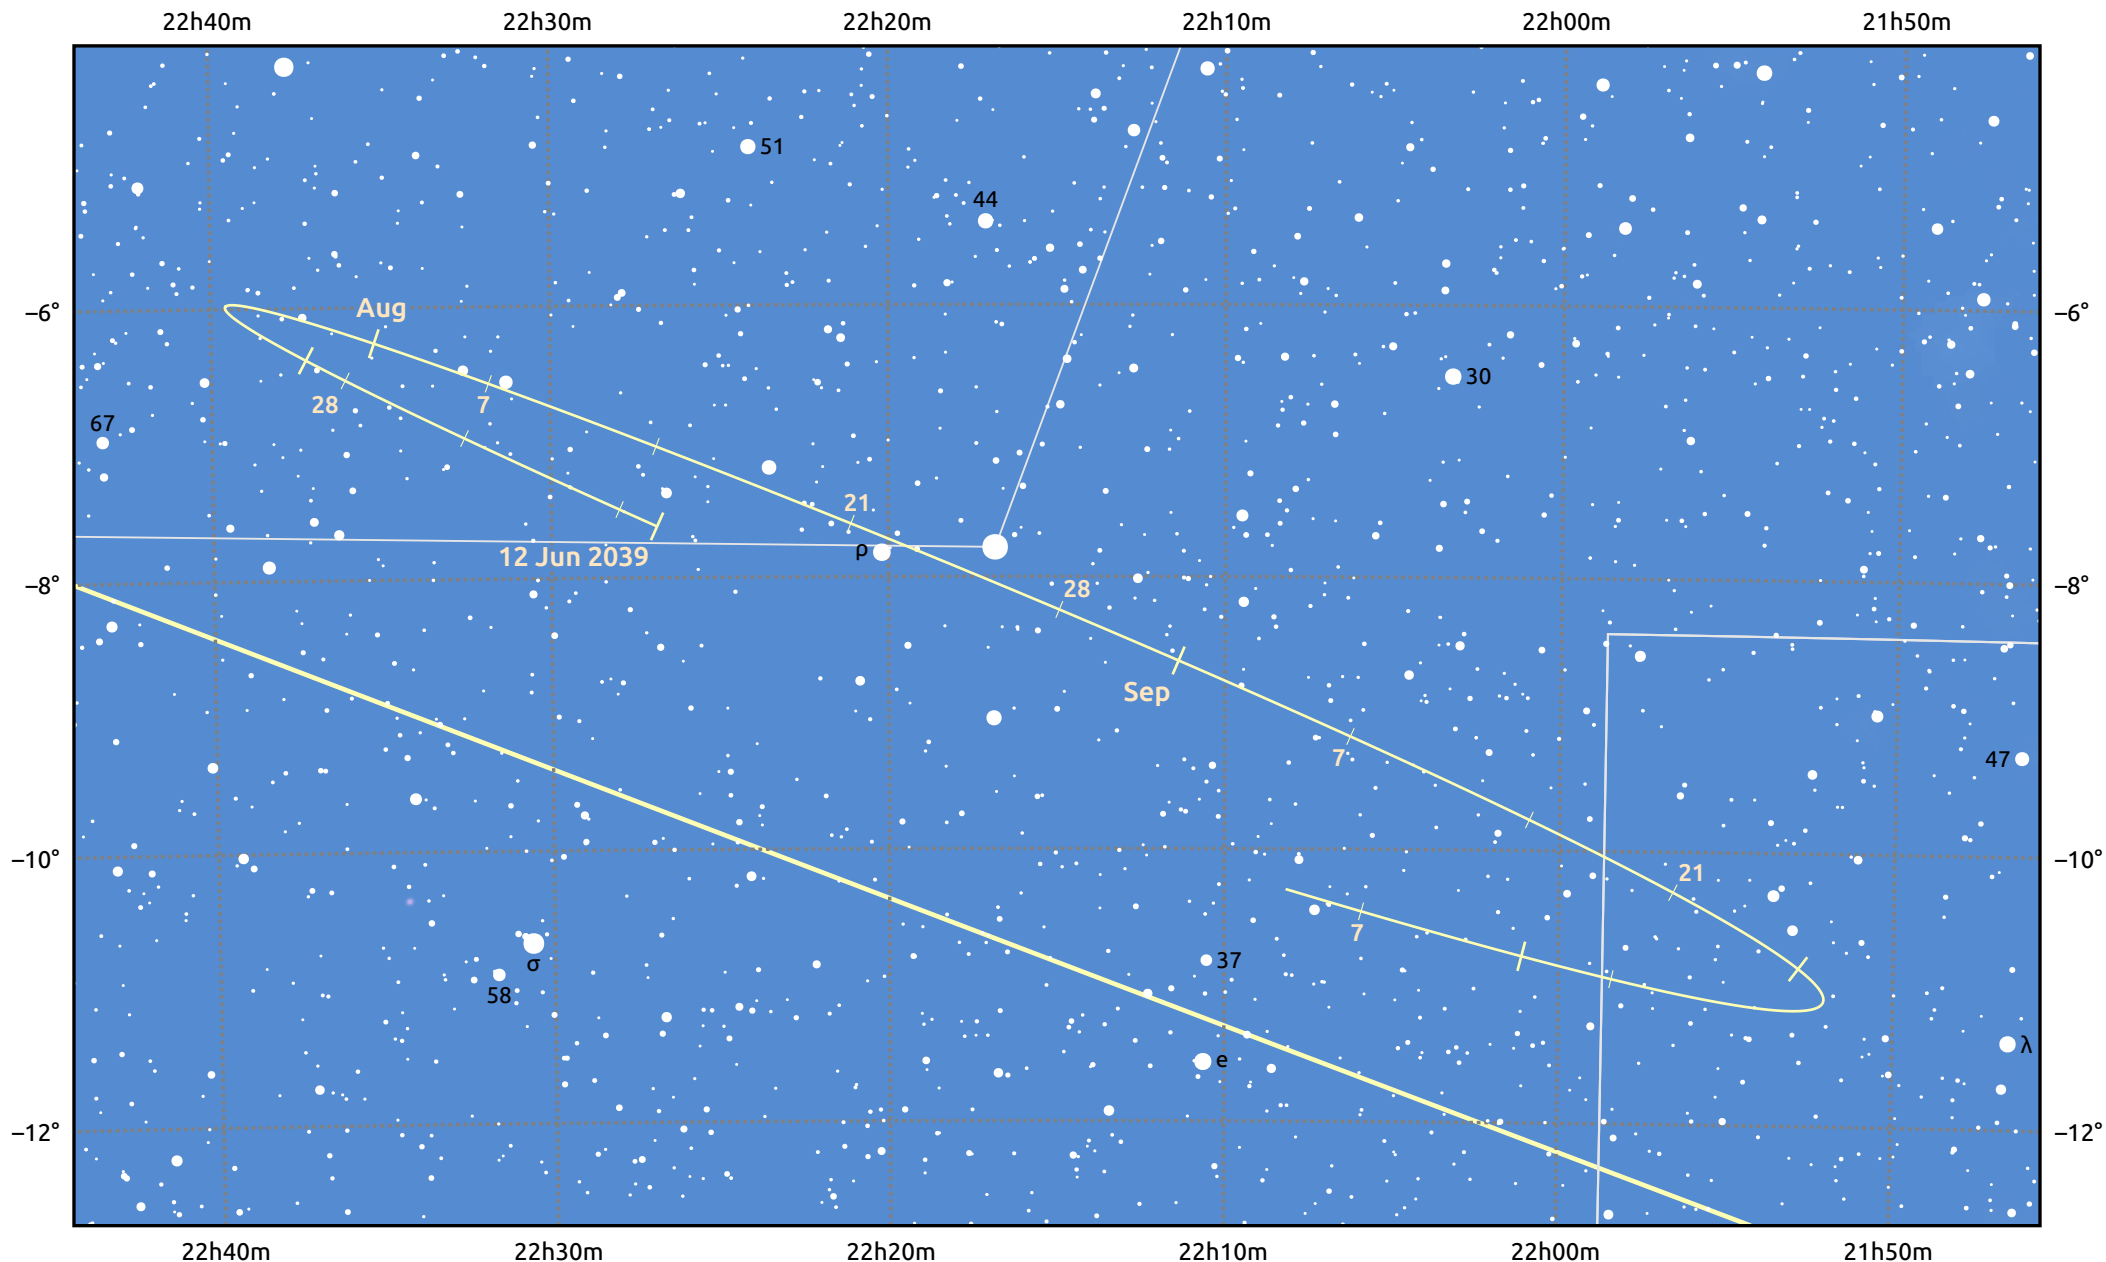

The path of Asteroid 19 Fortuna around opposition on 26 Aug 2039

© Dominic Ford 2011–2025. Date markers placed at midnight UTC. Downloaded from <https://in-the-sky.org>

Magnitude scale: · 11.0 · 10.0 · 9.0 · 8.0 · 7.0 · 6.0 ● 5.0 ● 4.0

— Ecliptic Plane

Galaxy Bright nebula Open cluster Globular cluster Planetary nebula

Date	Mag	Phase
2039 Jul 1	11.4	96%
2039 Jul 25	10.8	98%
2039 Aug 1	10.6	99%
2039 Aug 26	9.8	100%
2039 Sep 1	9.9	100%
2039 Oct 1	10.7	98%
2039 Oct 7	10.8	97%
2039 Nov 1	11.3	95%