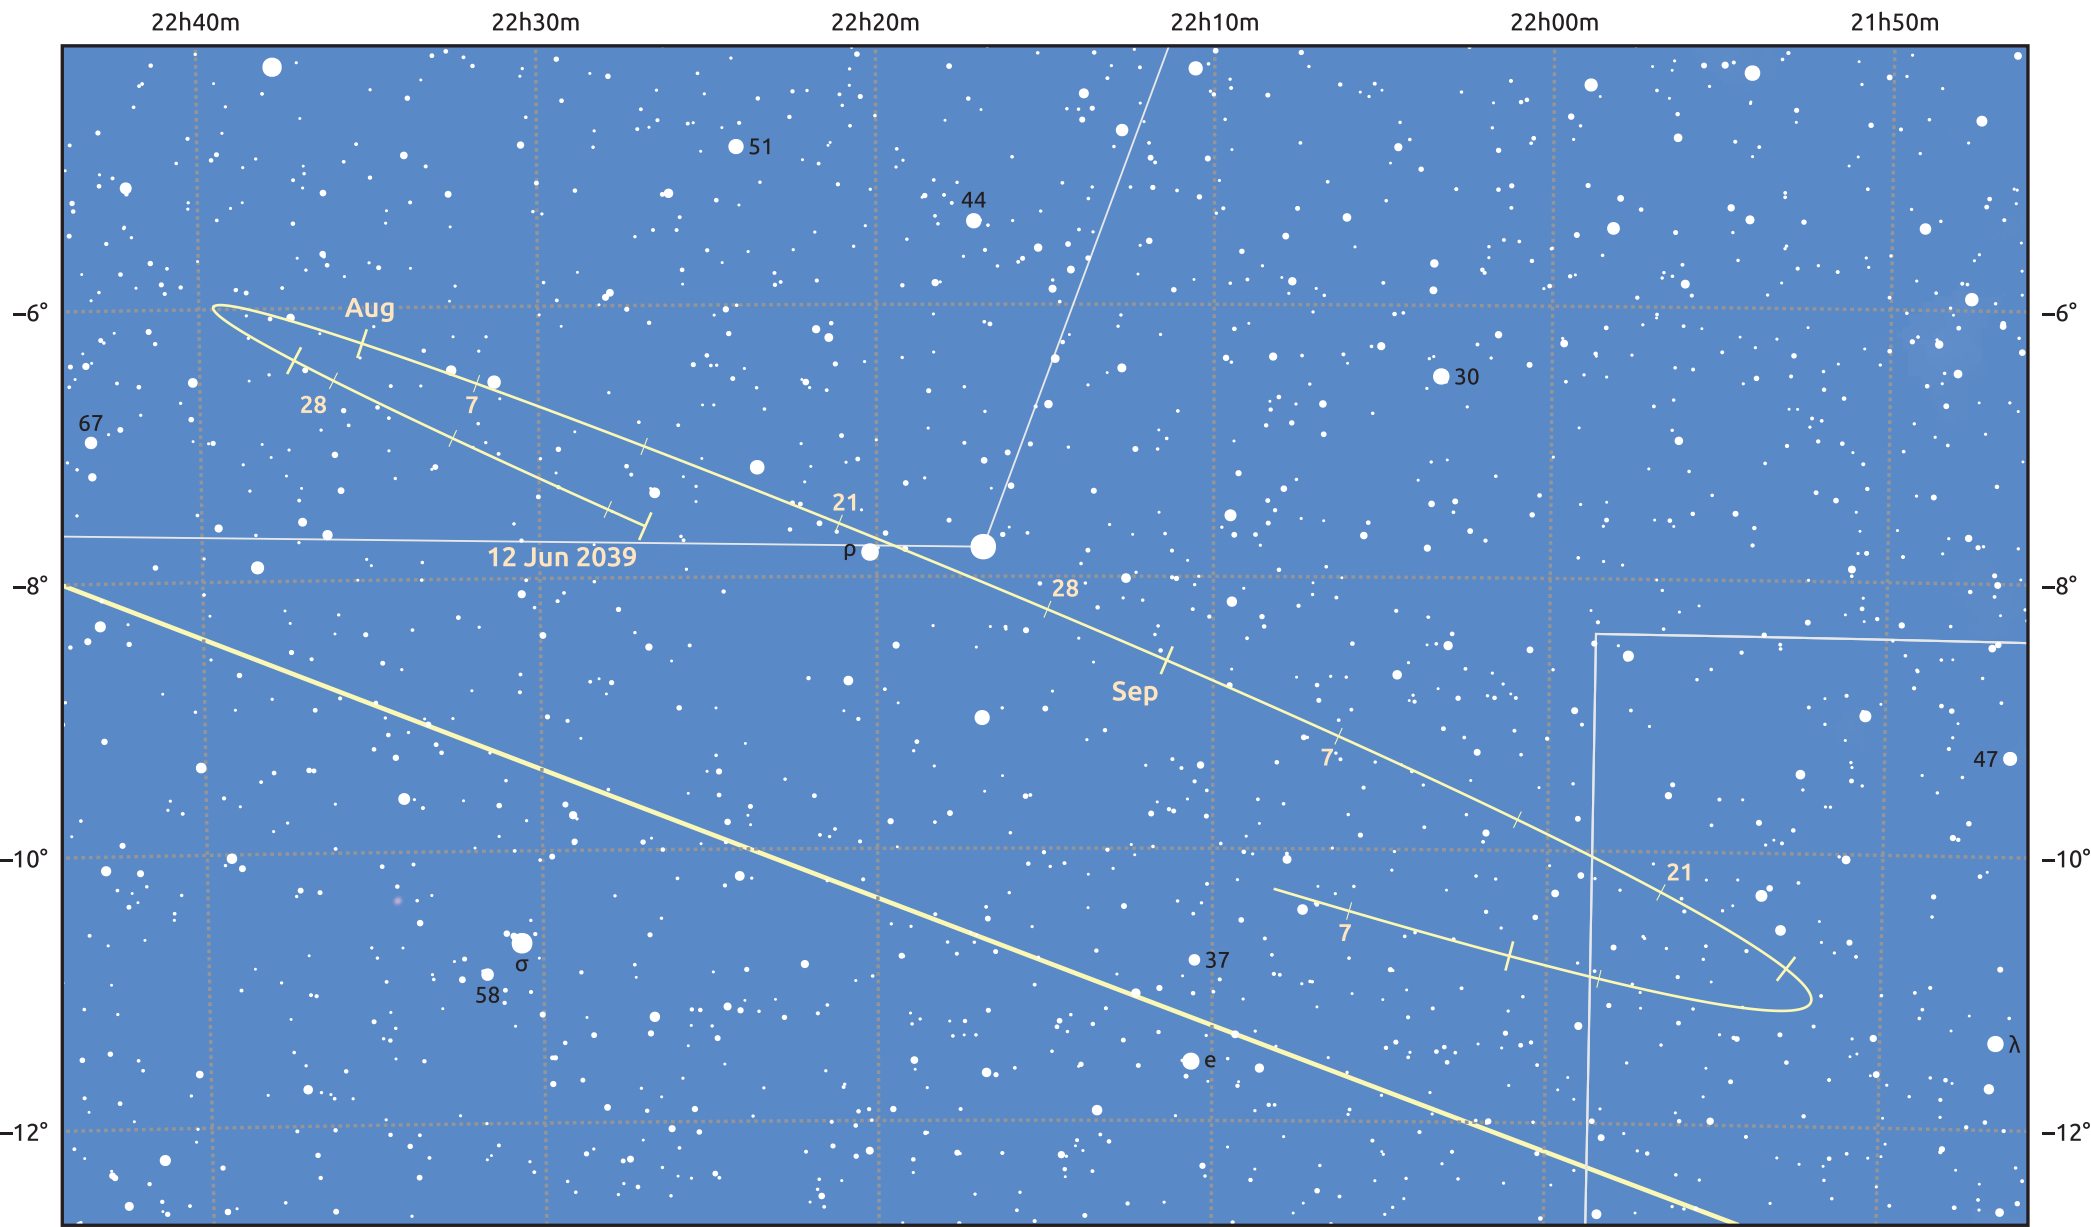

The path of Asteroid 19 Fortuna around opposition on 26 Aug 2039

© Dominic Ford 2011–2025. Date markers placed at midnight UTC. Downloaded from <https://in-the-sky.org>

Magnitude scale: · 11.0 · 10.0 · 9.0 · 8.0 · 7.0 · 6.0 ● 5.0 ● 4.0

— Ecliptic Plane

Galaxy Bright nebula Open cluster Globular cluster Planetary nebula

Date	Mag	Phase
2039 Jul 1	11.4	96%
2039 Jul 25	10.8	98%
2039 Aug 1	10.6	99%
2039 Aug 26	9.8	100%
2039 Sep 1	9.9	100%
2039 Oct 1	10.7	98%
2039 Oct 7	10.8	97%
2039 Nov 1	11.3	95%