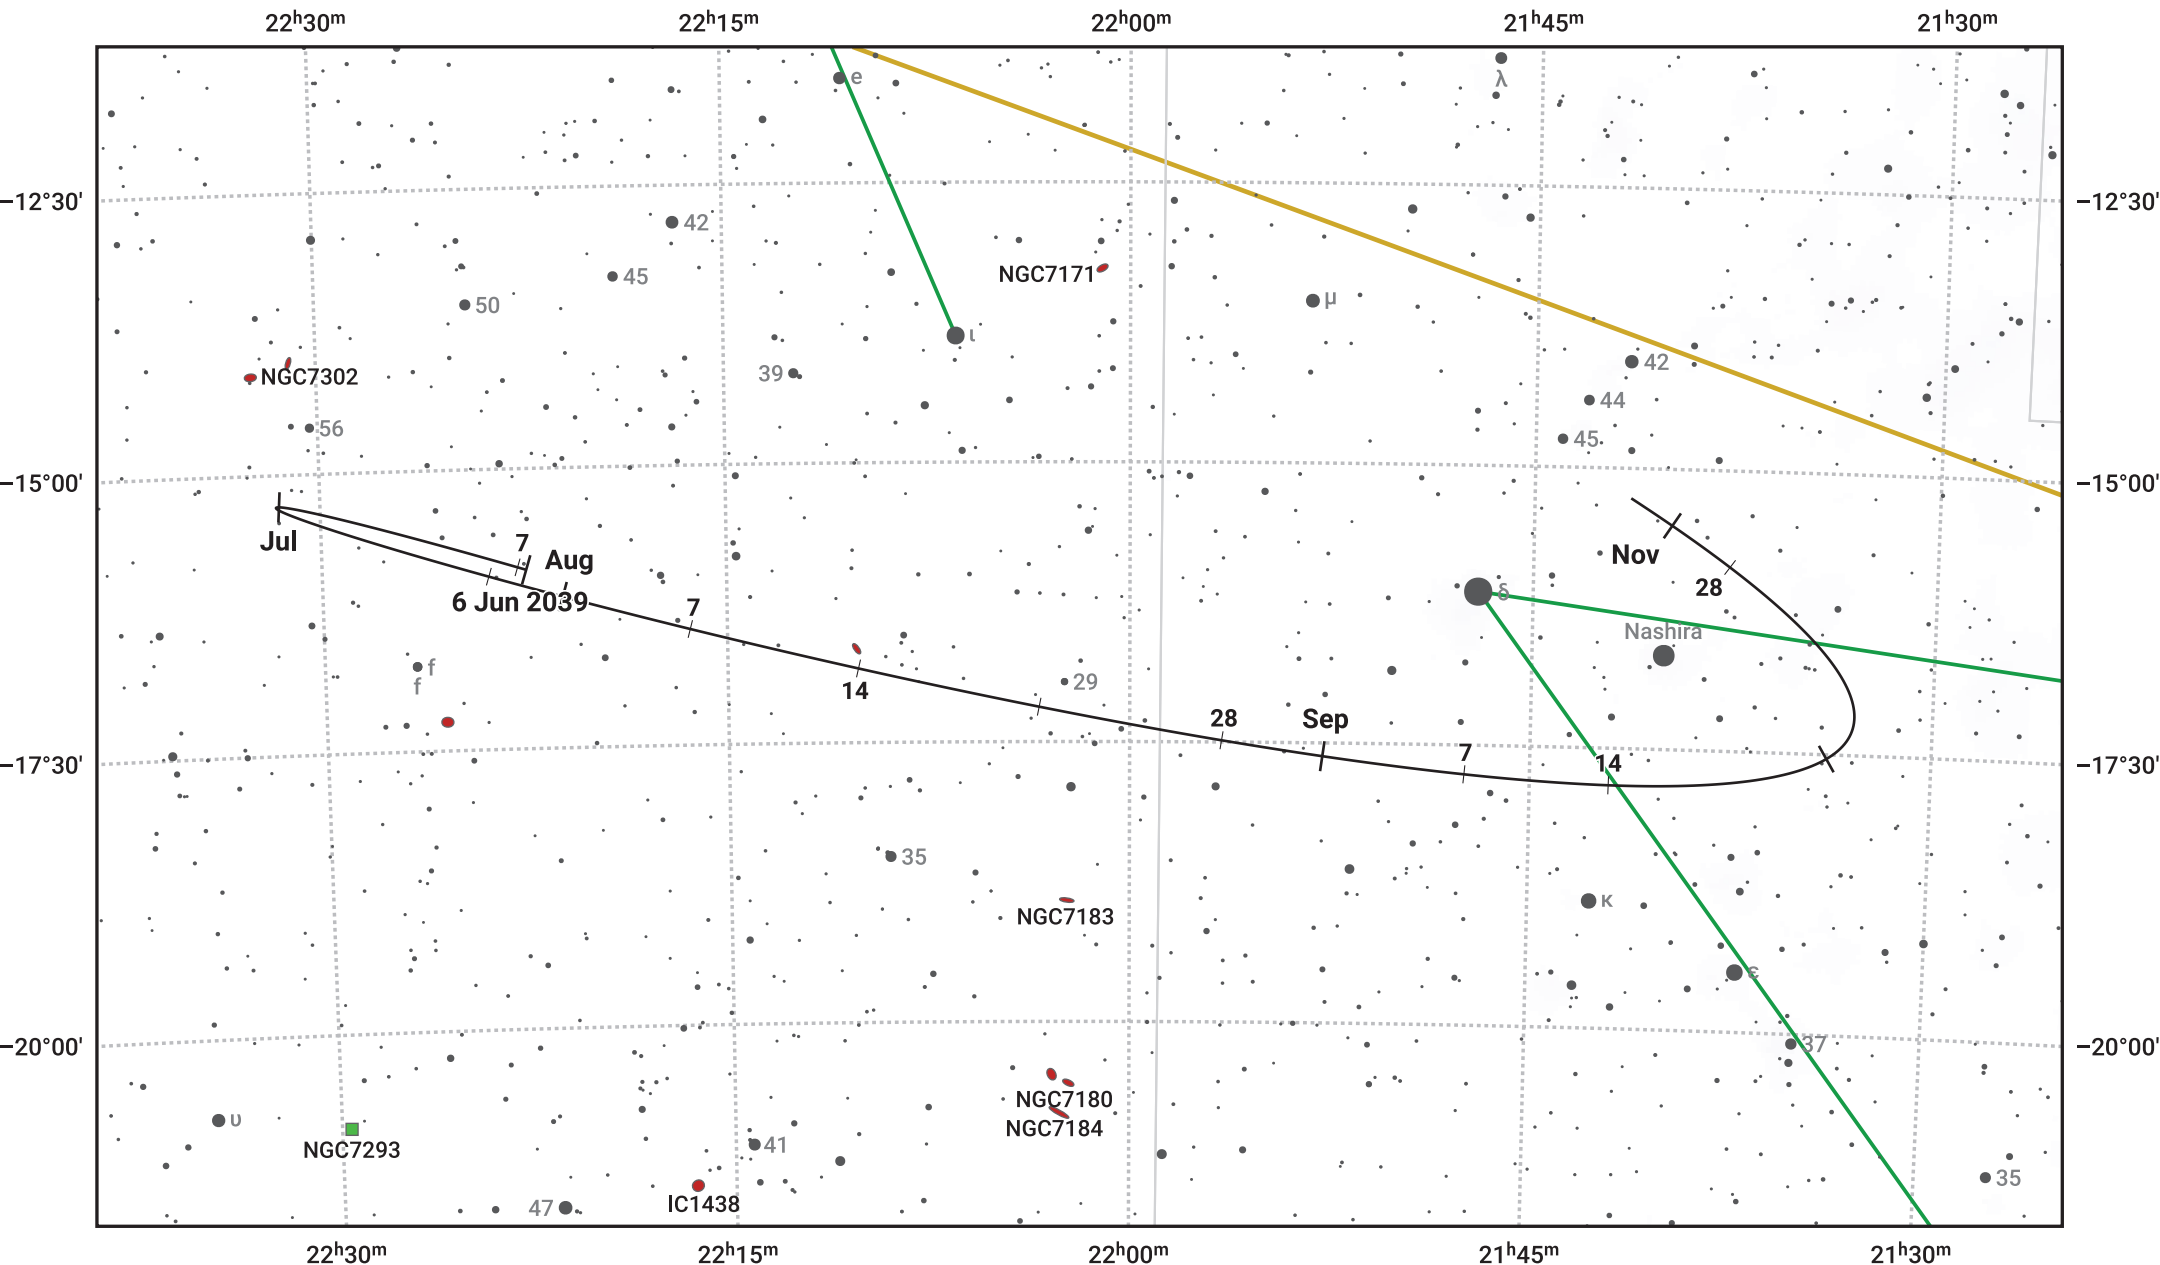

# The path of Asteroid 29 Amphitrite around opposition on 20 Aug 2039

© Dominic Ford 2011–2024. Date markers placed at midnight UTC. Downloaded from <https://in-the-sky.org>

Magnitude scale: 10.0 9.0 8.0 7.0 6.0 5.0 4.0 3.0 2.0

— Ecliptic Plane

Galaxy Bright nebula Open cluster Globular cluster

Date	Mag
2039 Jul 1	10.4
2039 Jul 26	9.8
2039 Aug 1	9.6
2039 Sep 1	9.4
2039 Oct 1	10.1
2039 Nov 1	10.6