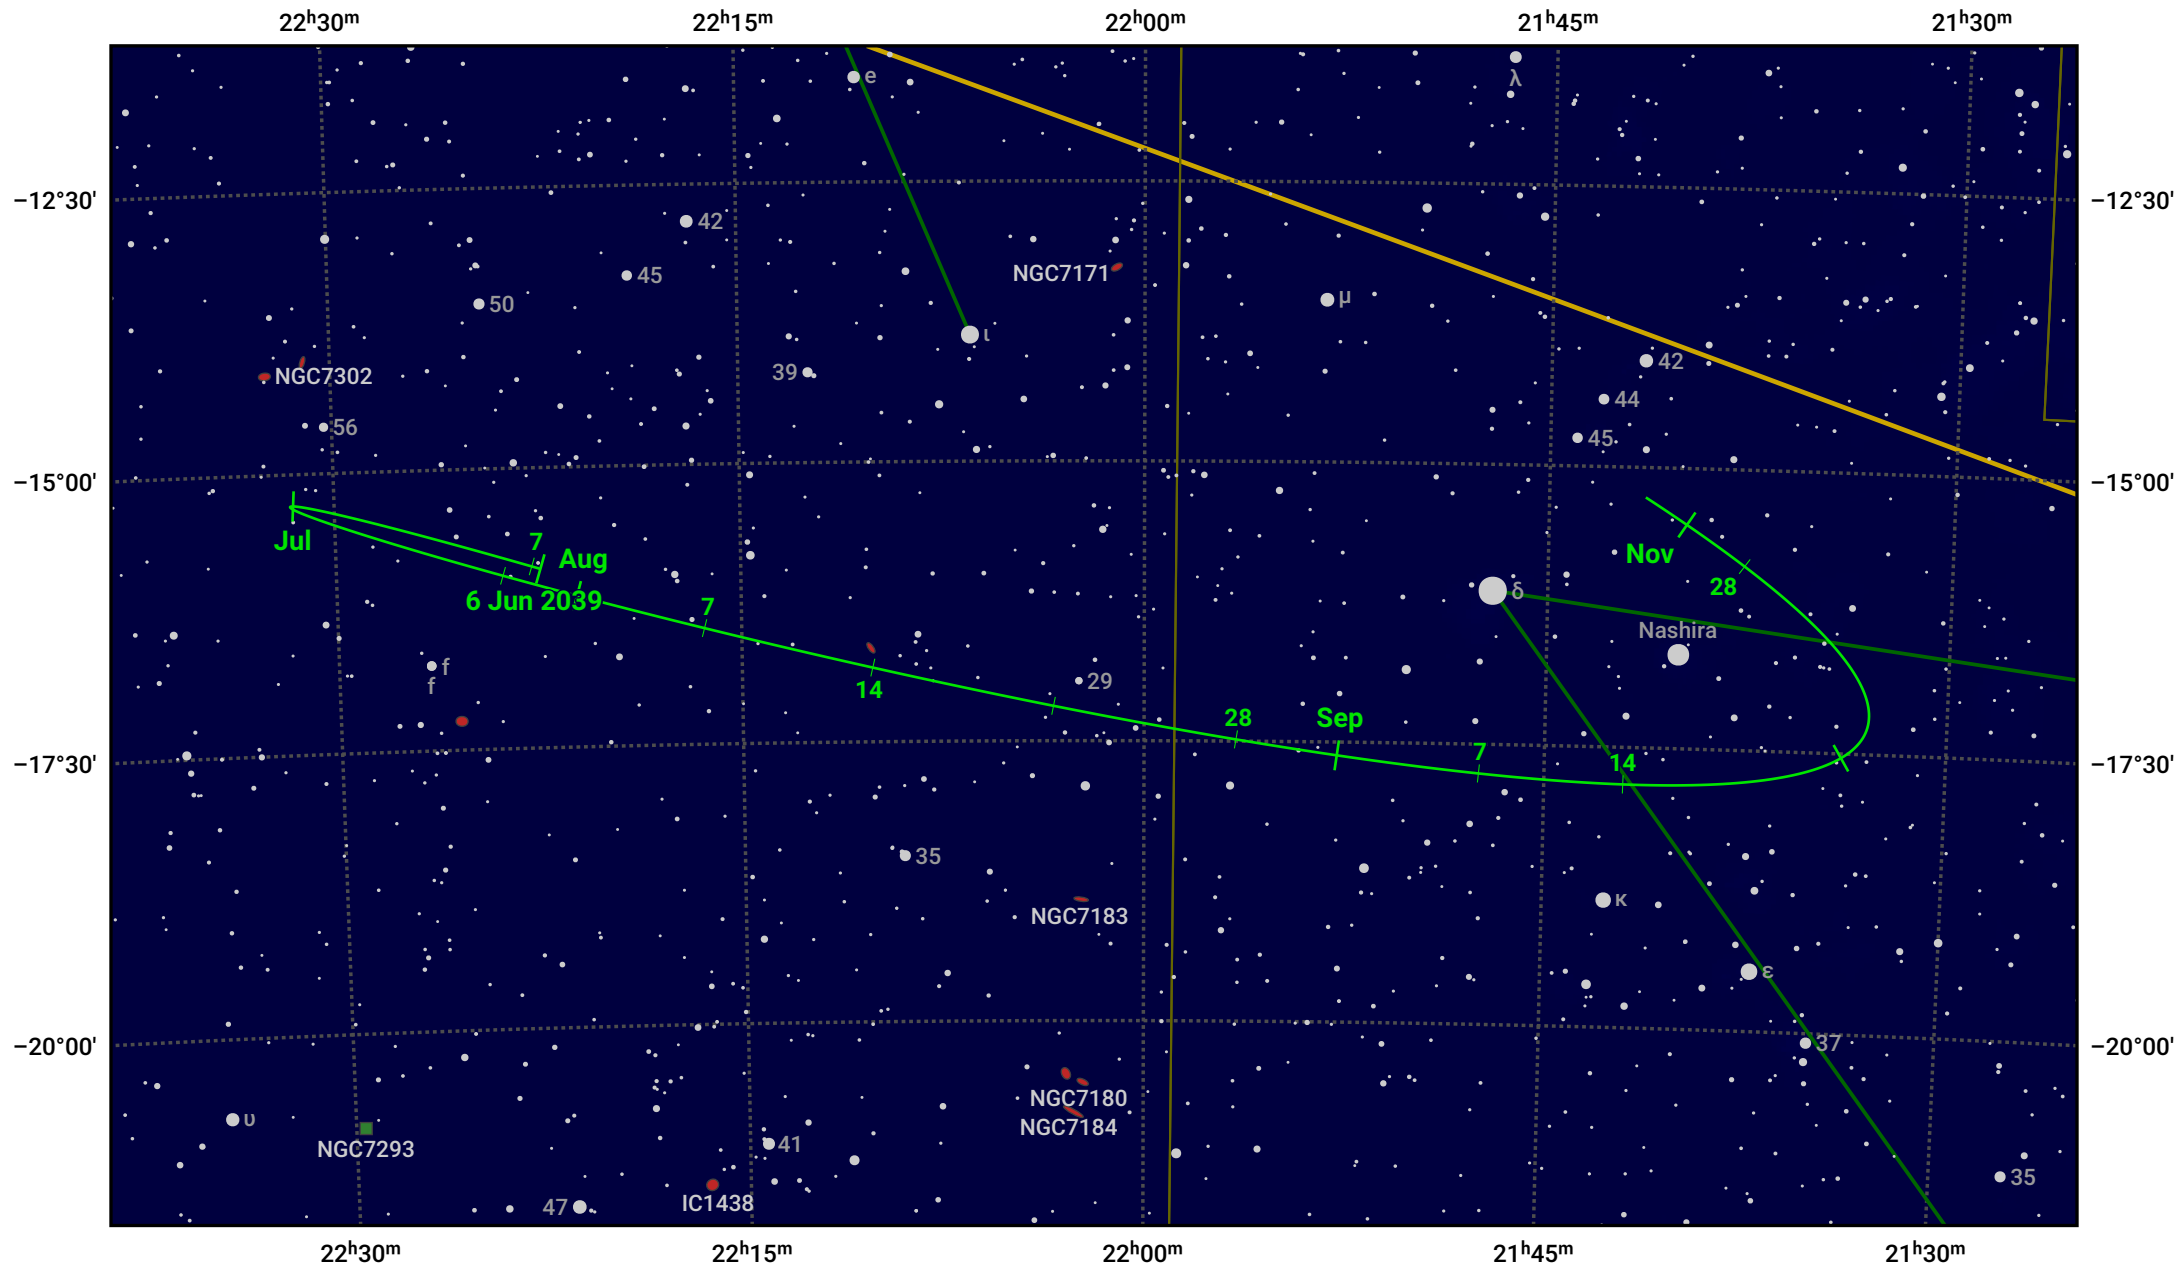

The path of Asteroid 29 Amphitrite around opposition on 20 Aug 2039

© Dominic Ford 2011–2024. Date markers placed at midnight UTC. Downloaded from <https://in-the-sky.org>

Magnitude scale: 10.0 9.0 8.0 7.0 6.0 5.0 4.0 3.0 2.0

— Ecliptic Plane

Galaxy Bright nebula Open cluster Globular cluster

Date	Mag
2039 Jul 1	10.4
2039 Jul 26	9.8
2039 Aug 1	9.6
2039 Sep 1	9.4
2039 Oct 1	10.1
2039 Nov 1	10.6