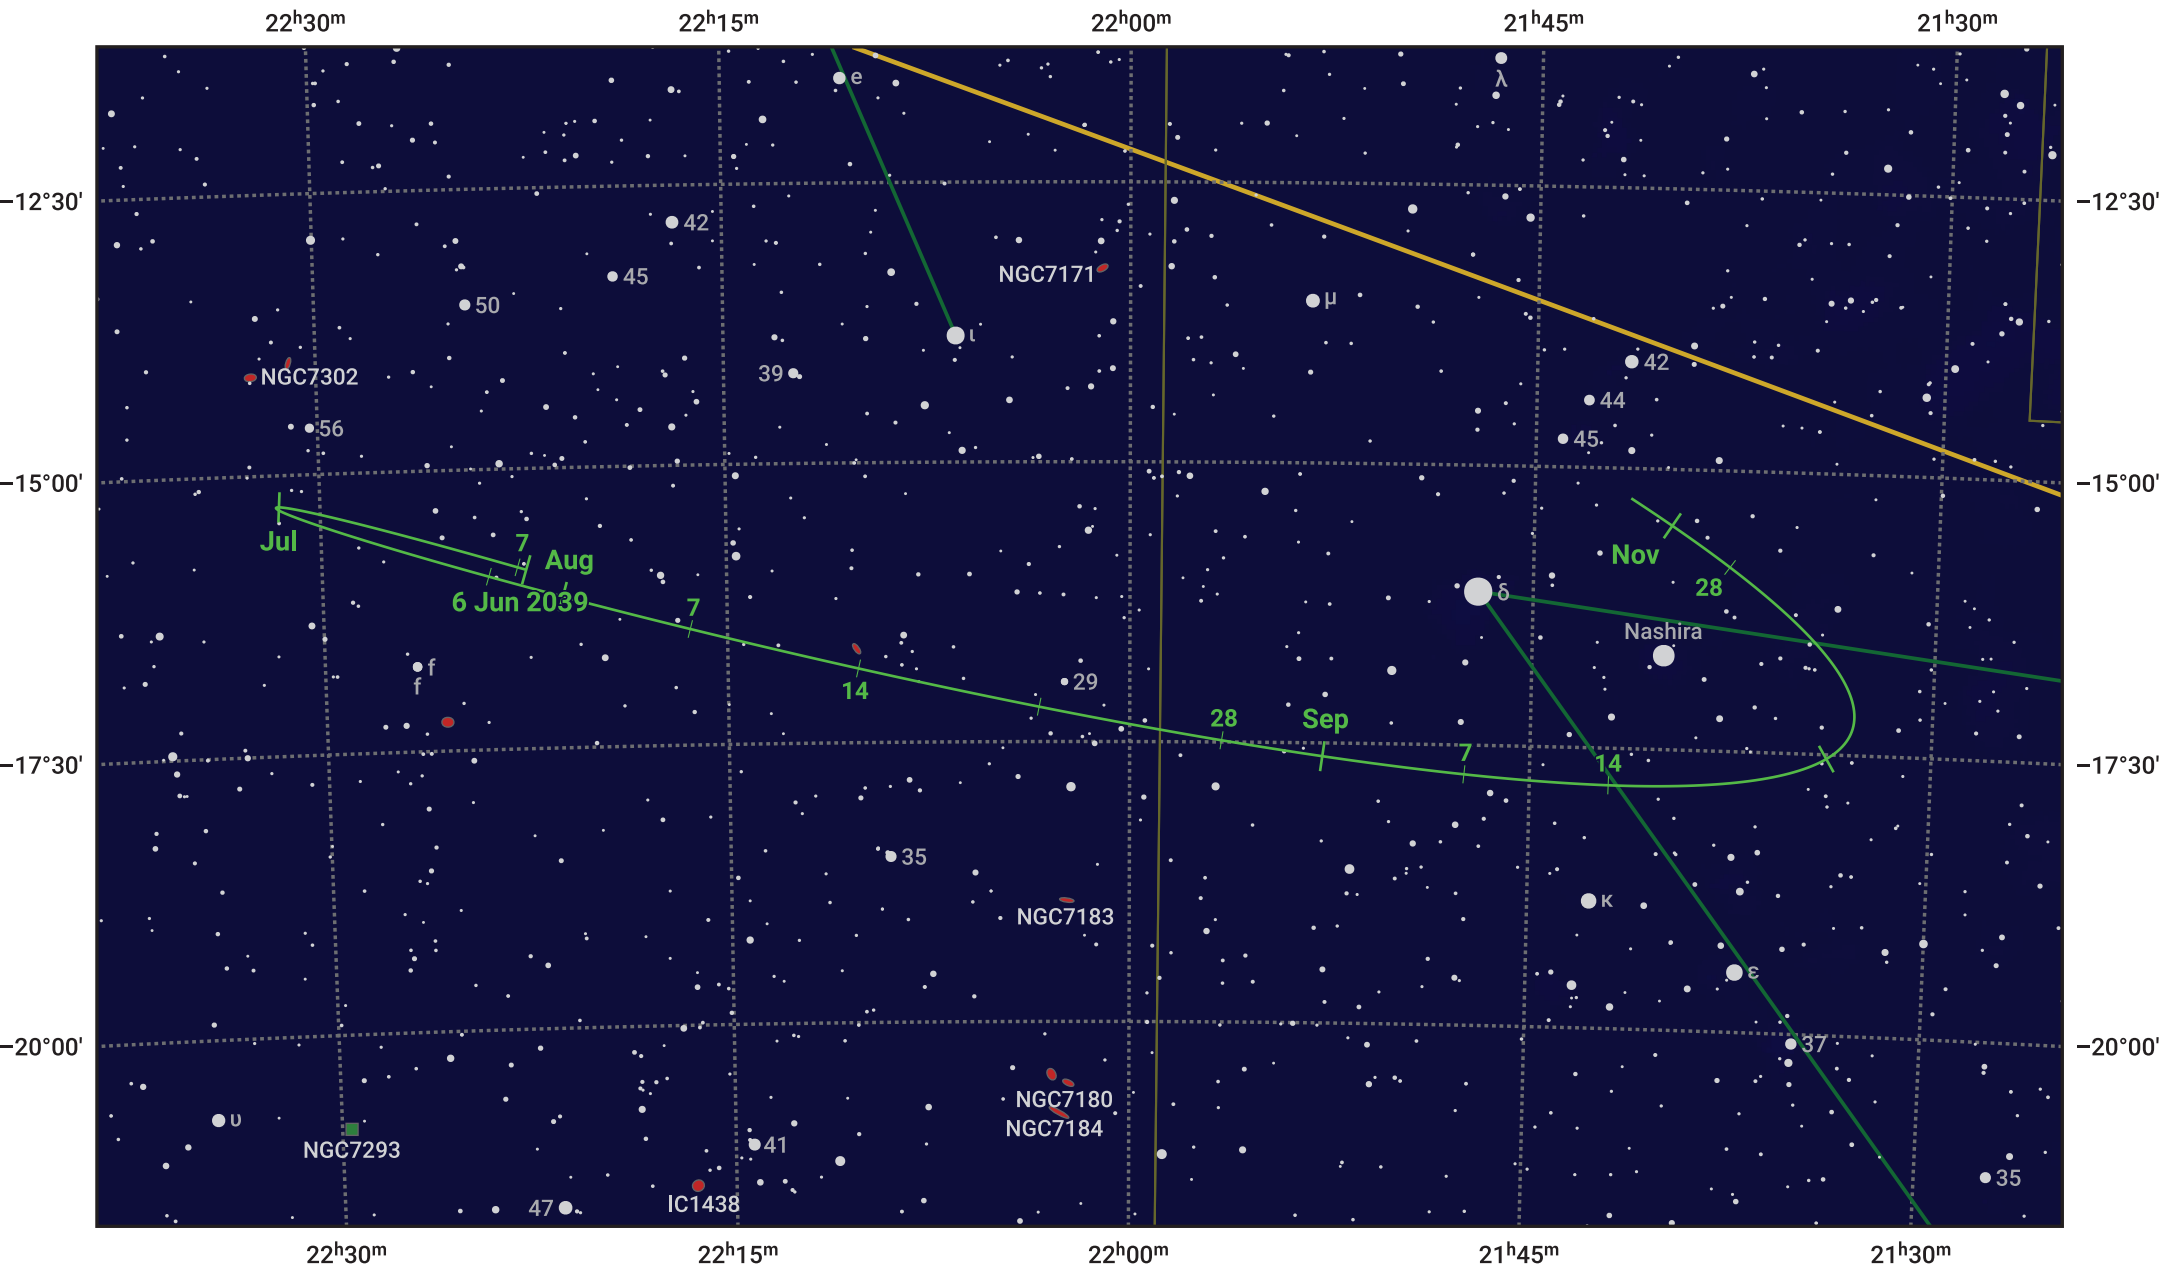

# The path of Asteroid 29 Amphitrite around opposition on 20 Aug 2039

© Dominic Ford 2011–2024. Date markers placed at midnight UTC. Downloaded from <https://in-the-sky.org>

Magnitude scale: 10.0 9.0 8.0 7.0 6.0 5.0 4.0 3.0 2.0

— Ecliptic Plane

- Galaxy
- Bright nebula
- Open cluster
- ⊕ Globular cluster

Date	Mag
2039 Jul 1	10.4
2039 Jul 26	9.8
2039 Aug 1	9.6
2039 Sep 1	9.4
2039 Oct 1	10.1
2039 Nov 1	10.6