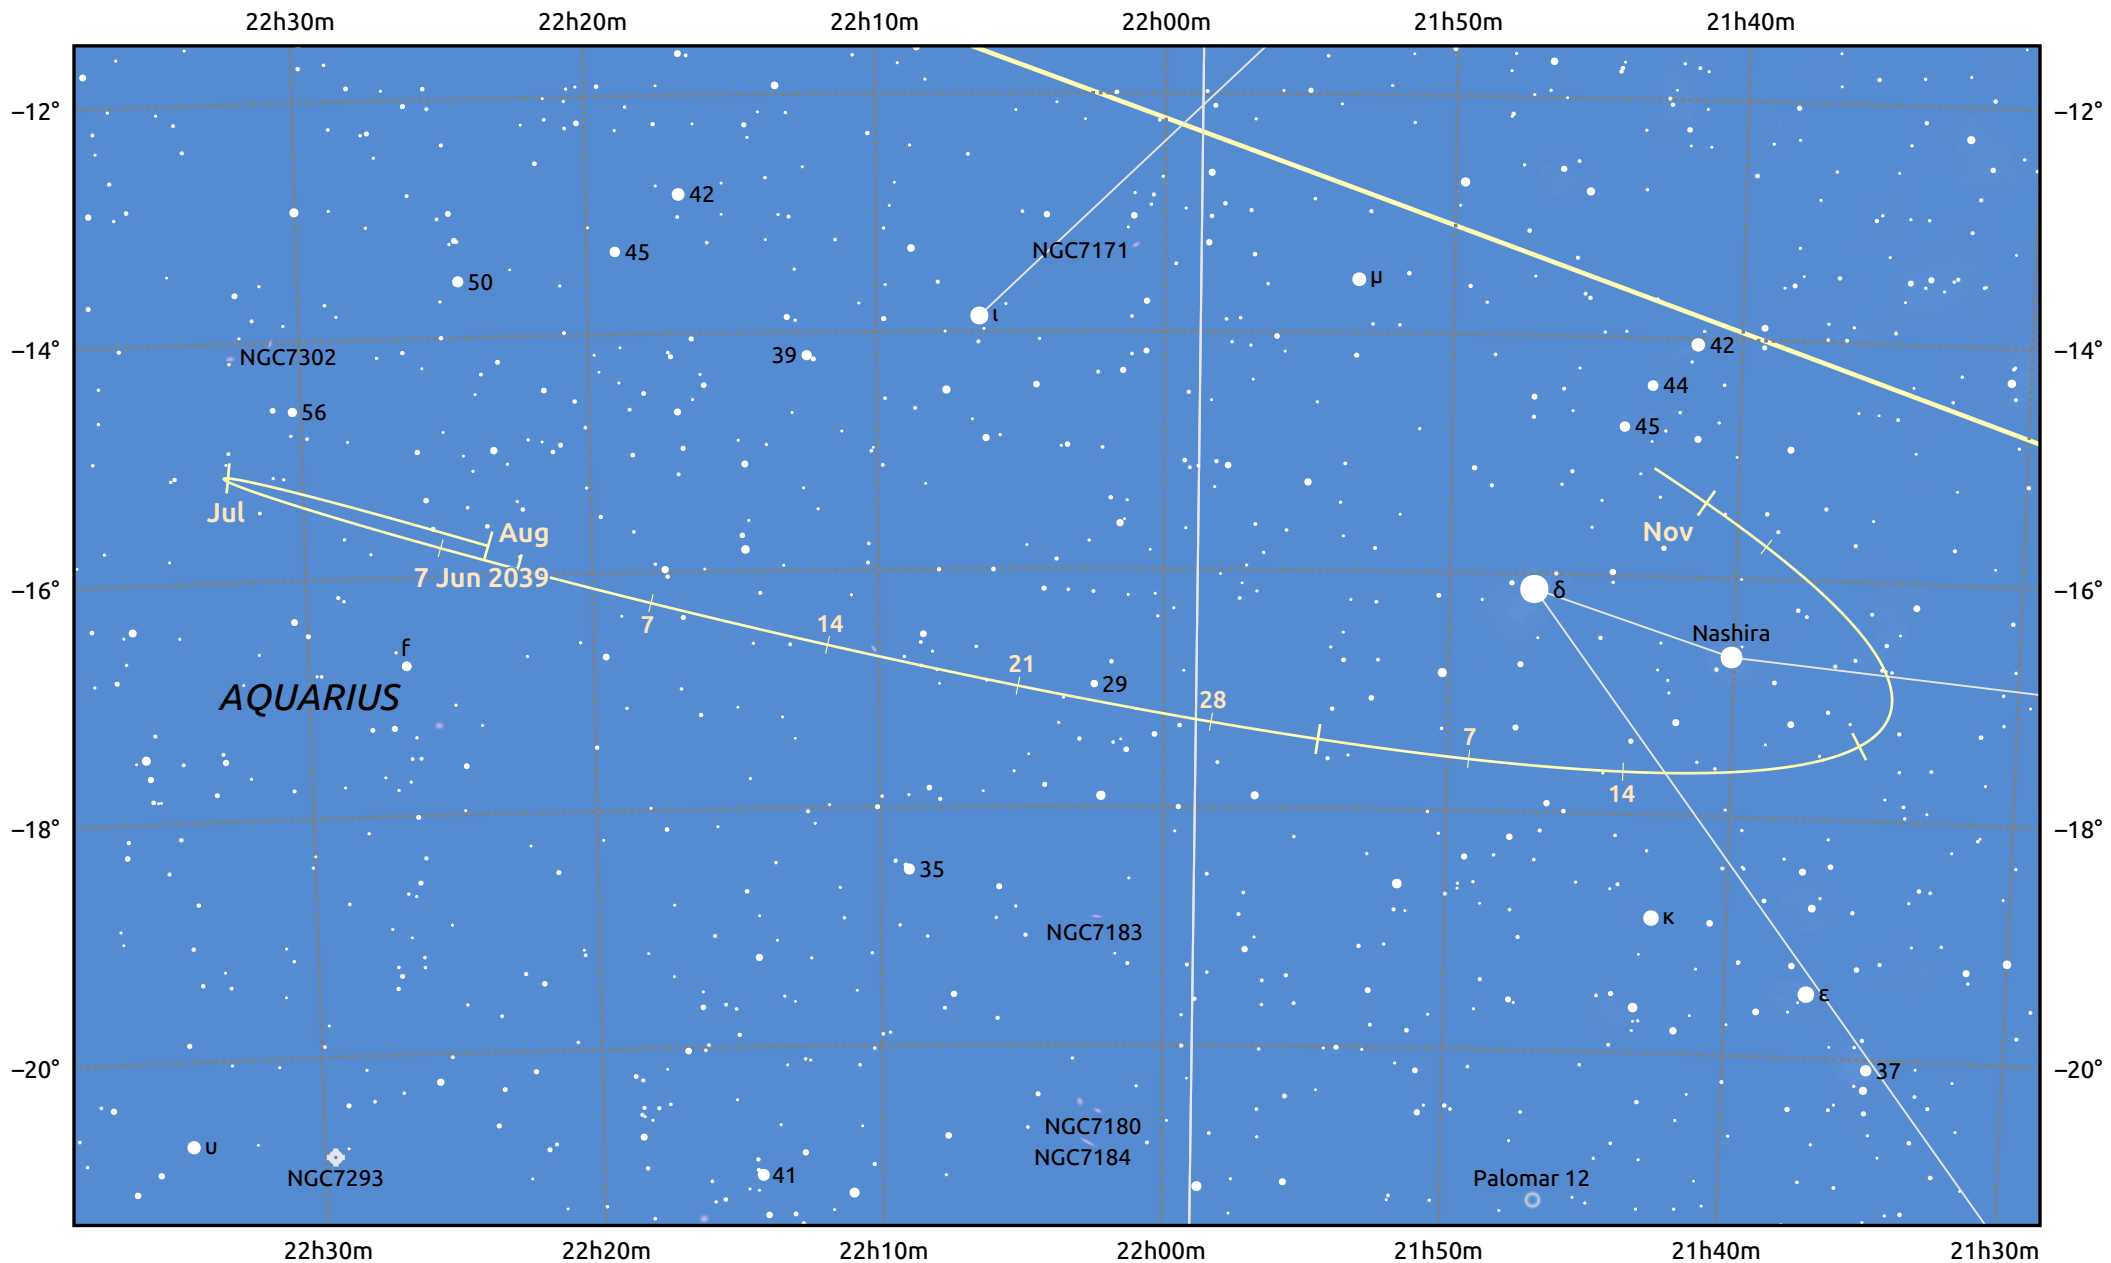

# The path of Asteroid 29 Amphitrite around opposition on 21 Aug 2039

© Dominic Ford 2011–2025. Date markers placed at midnight UTC. Downloaded from <https://in-the-sky.org>

Magnitude scale: 10.0 9.0 8.0 7.0 6.0 5.0 4.0 3.0 2.0

— Ecliptic Plane

Galaxy Bright nebula Open cluster Globular cluster Planetary nebula

Date	Mag
2039 Jul 1	10.4
2039 Jul 26	9.8
2039 Aug 1	9.7
2039 Sep 1	9.4
2039 Oct 1	10.1
2039 Nov 1	10.6