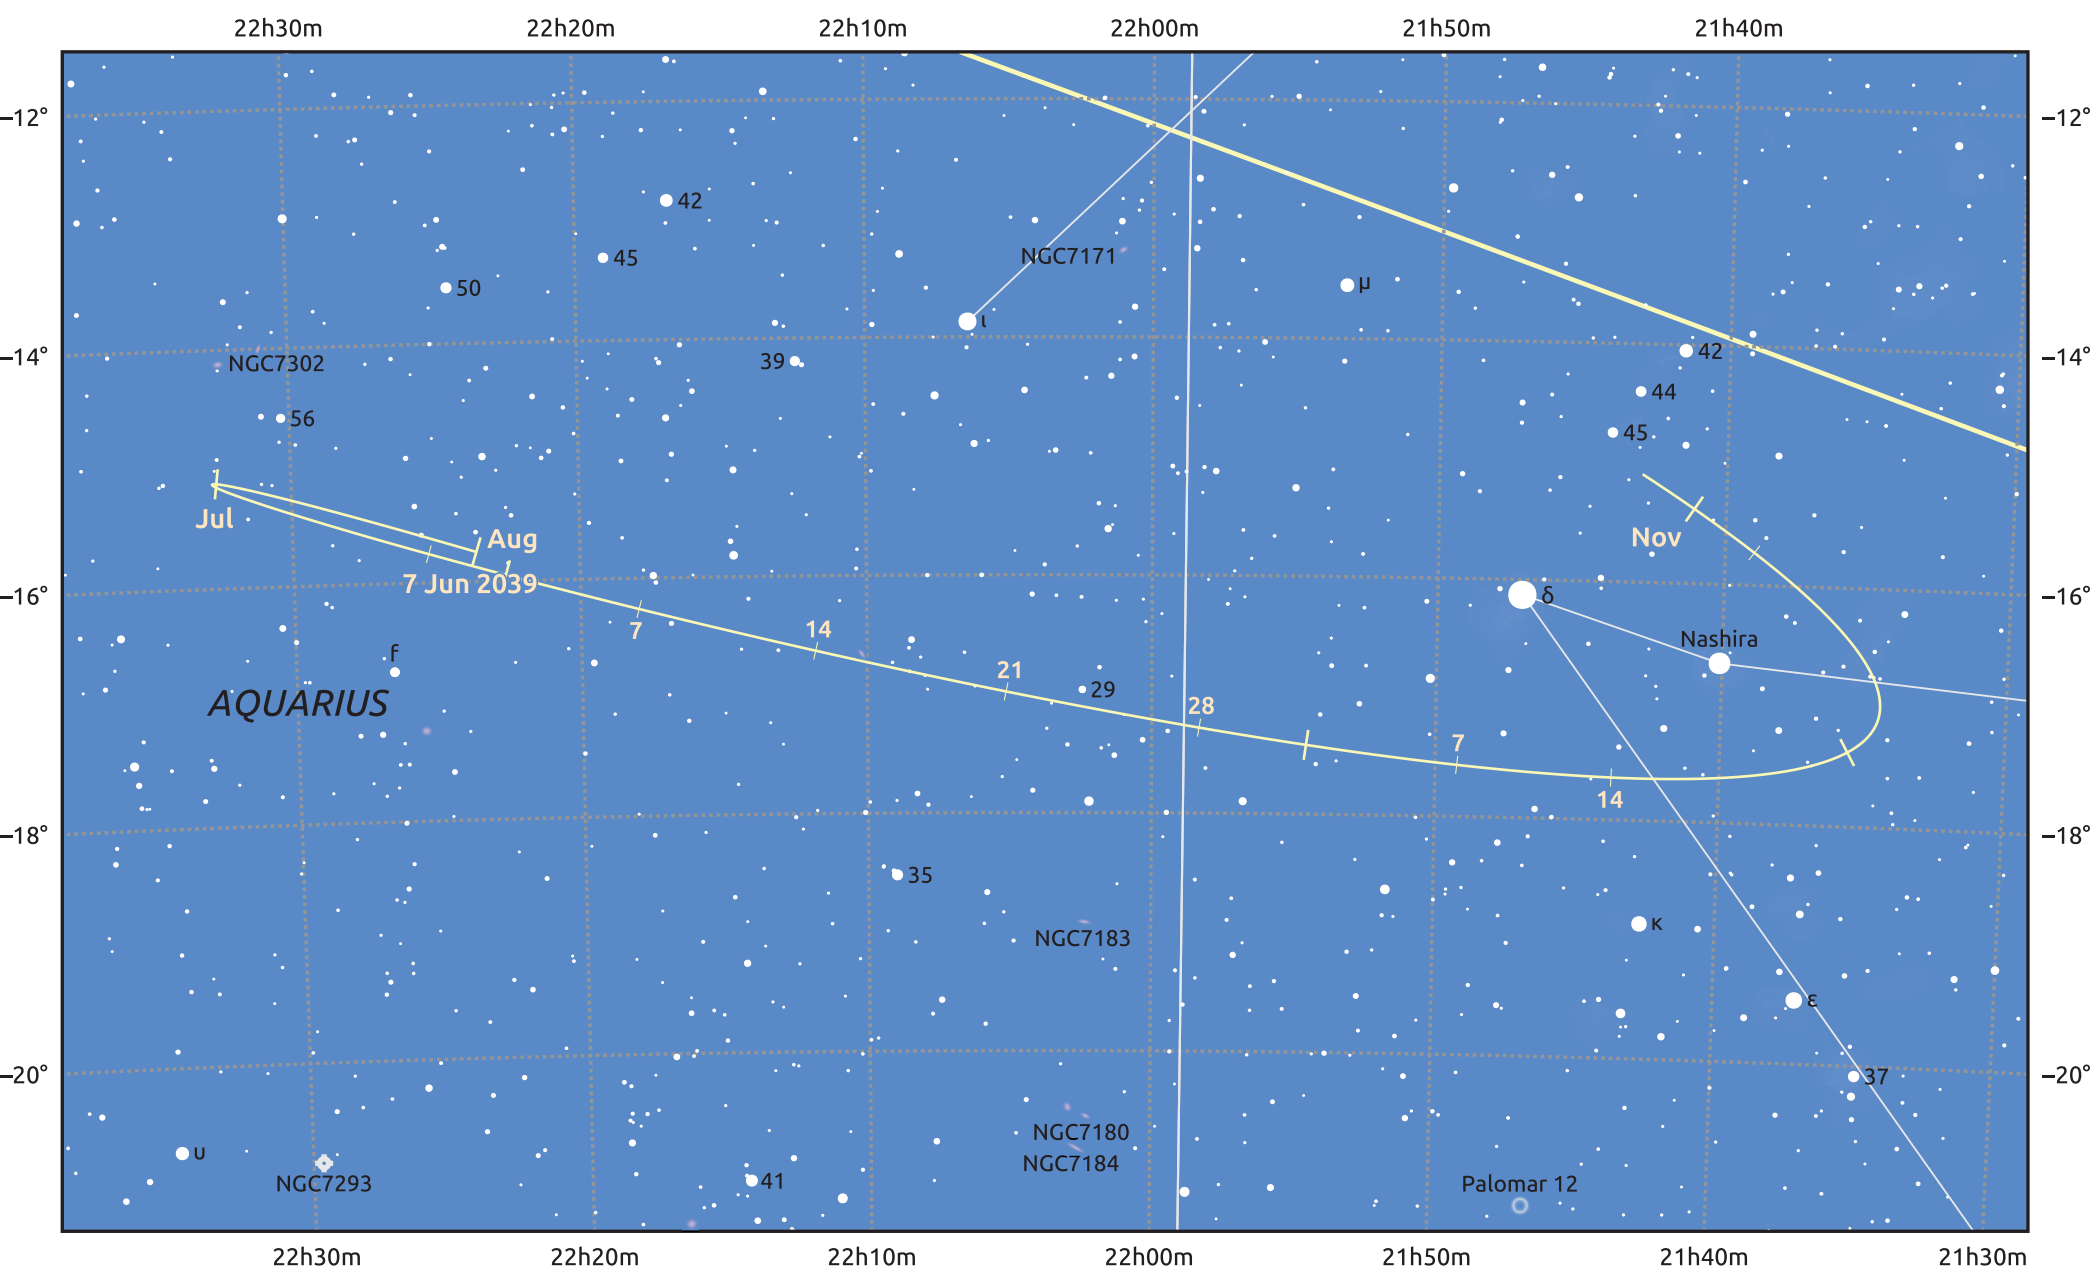

The path of Asteroid 29 Amphitrite around opposition on 21 Aug 2039

© Dominic Ford 2011–2025. Date markers placed at midnight UTC. Downloaded from <https://in-the-sky.org>

Magnitude scale: 10.0 9.0 8.0 7.0 6.0 5.0 4.0 3.0 2.0

— Ecliptic Plane

Galaxy Bright nebula Open cluster Globular cluster Planetary nebula

Date	Mag
2039 Jul 1	10.4
2039 Jul 26	9.8
2039 Aug 1	9.7
2039 Sep 1	9.4
2039 Oct 1	10.1
2039 Nov 1	10.6