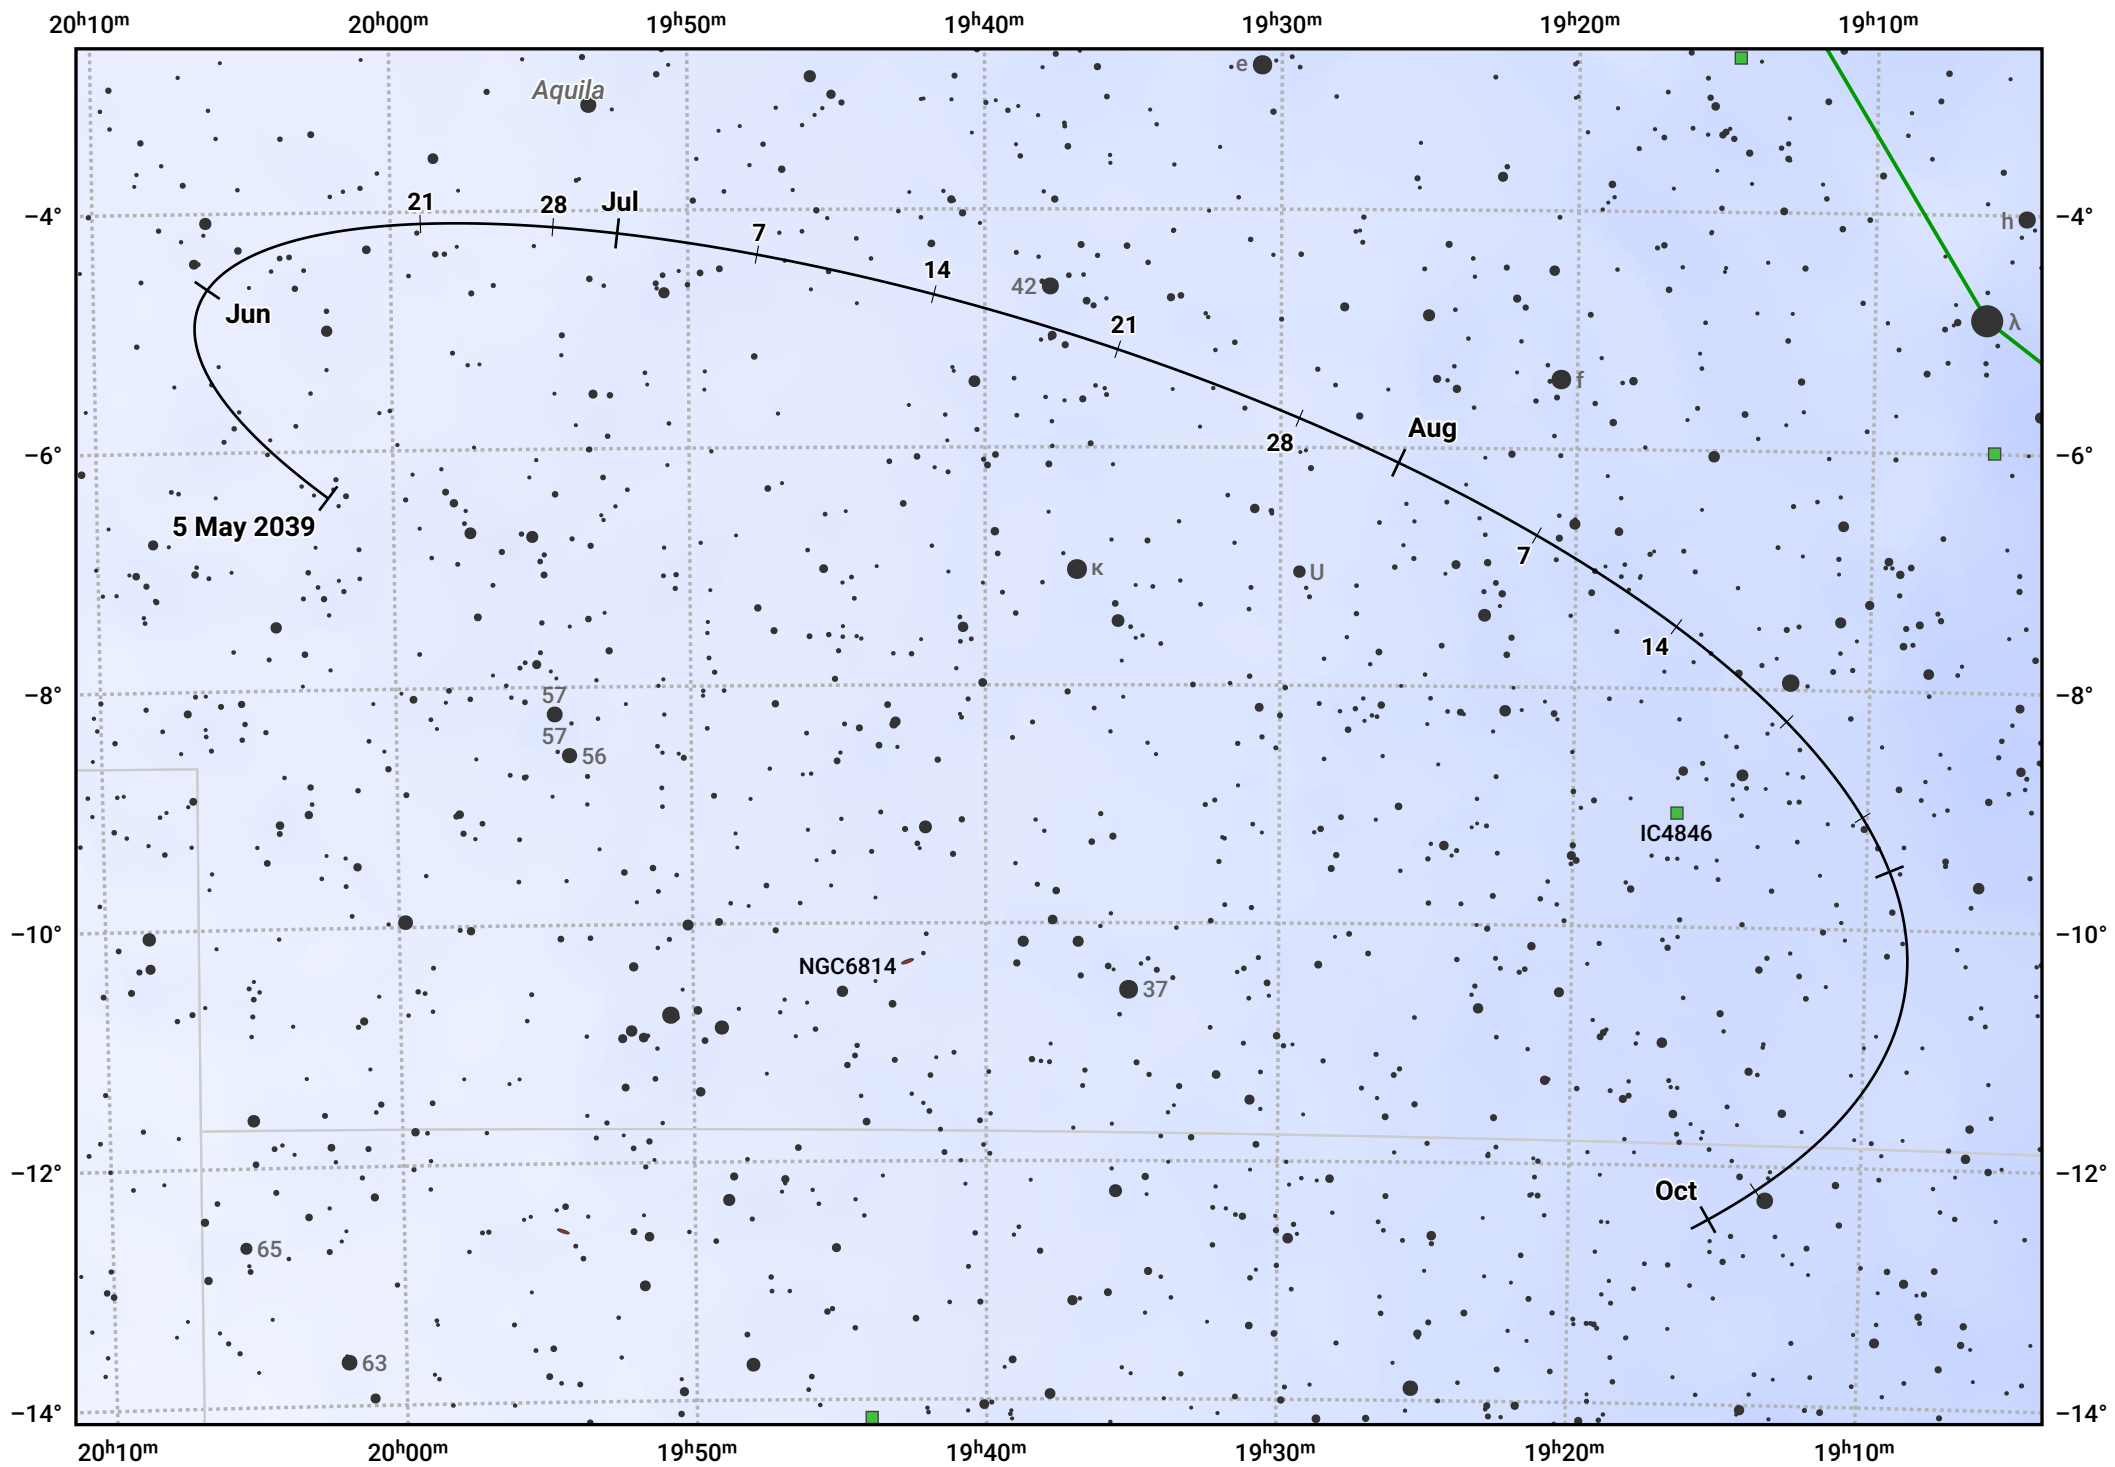

The path of Asteroid 3 Juno around opposition on 19 Jul 2039

© Dominic Ford 2011–2024. Date markers placed at midnight UTC. Downloaded from <https://in-the-sky.org>

Magnitude scale: ● 10.0 ● 9.0 ● 8.0 ● 7.0 ● 6.0 ● 5.0 ● 4.0 ● 3.0

— Ecliptic Plane

● Galaxy ■ Bright nebula ● Open cluster ⊕ Globular cluster

Date	Mag
2039 Jun 1	10.2
2039 Jun 27	9.7
2039 Jul 1	9.6
2039 Aug 1	9.4
2039 Sep 1	9.8
2039 Oct 1	10.2