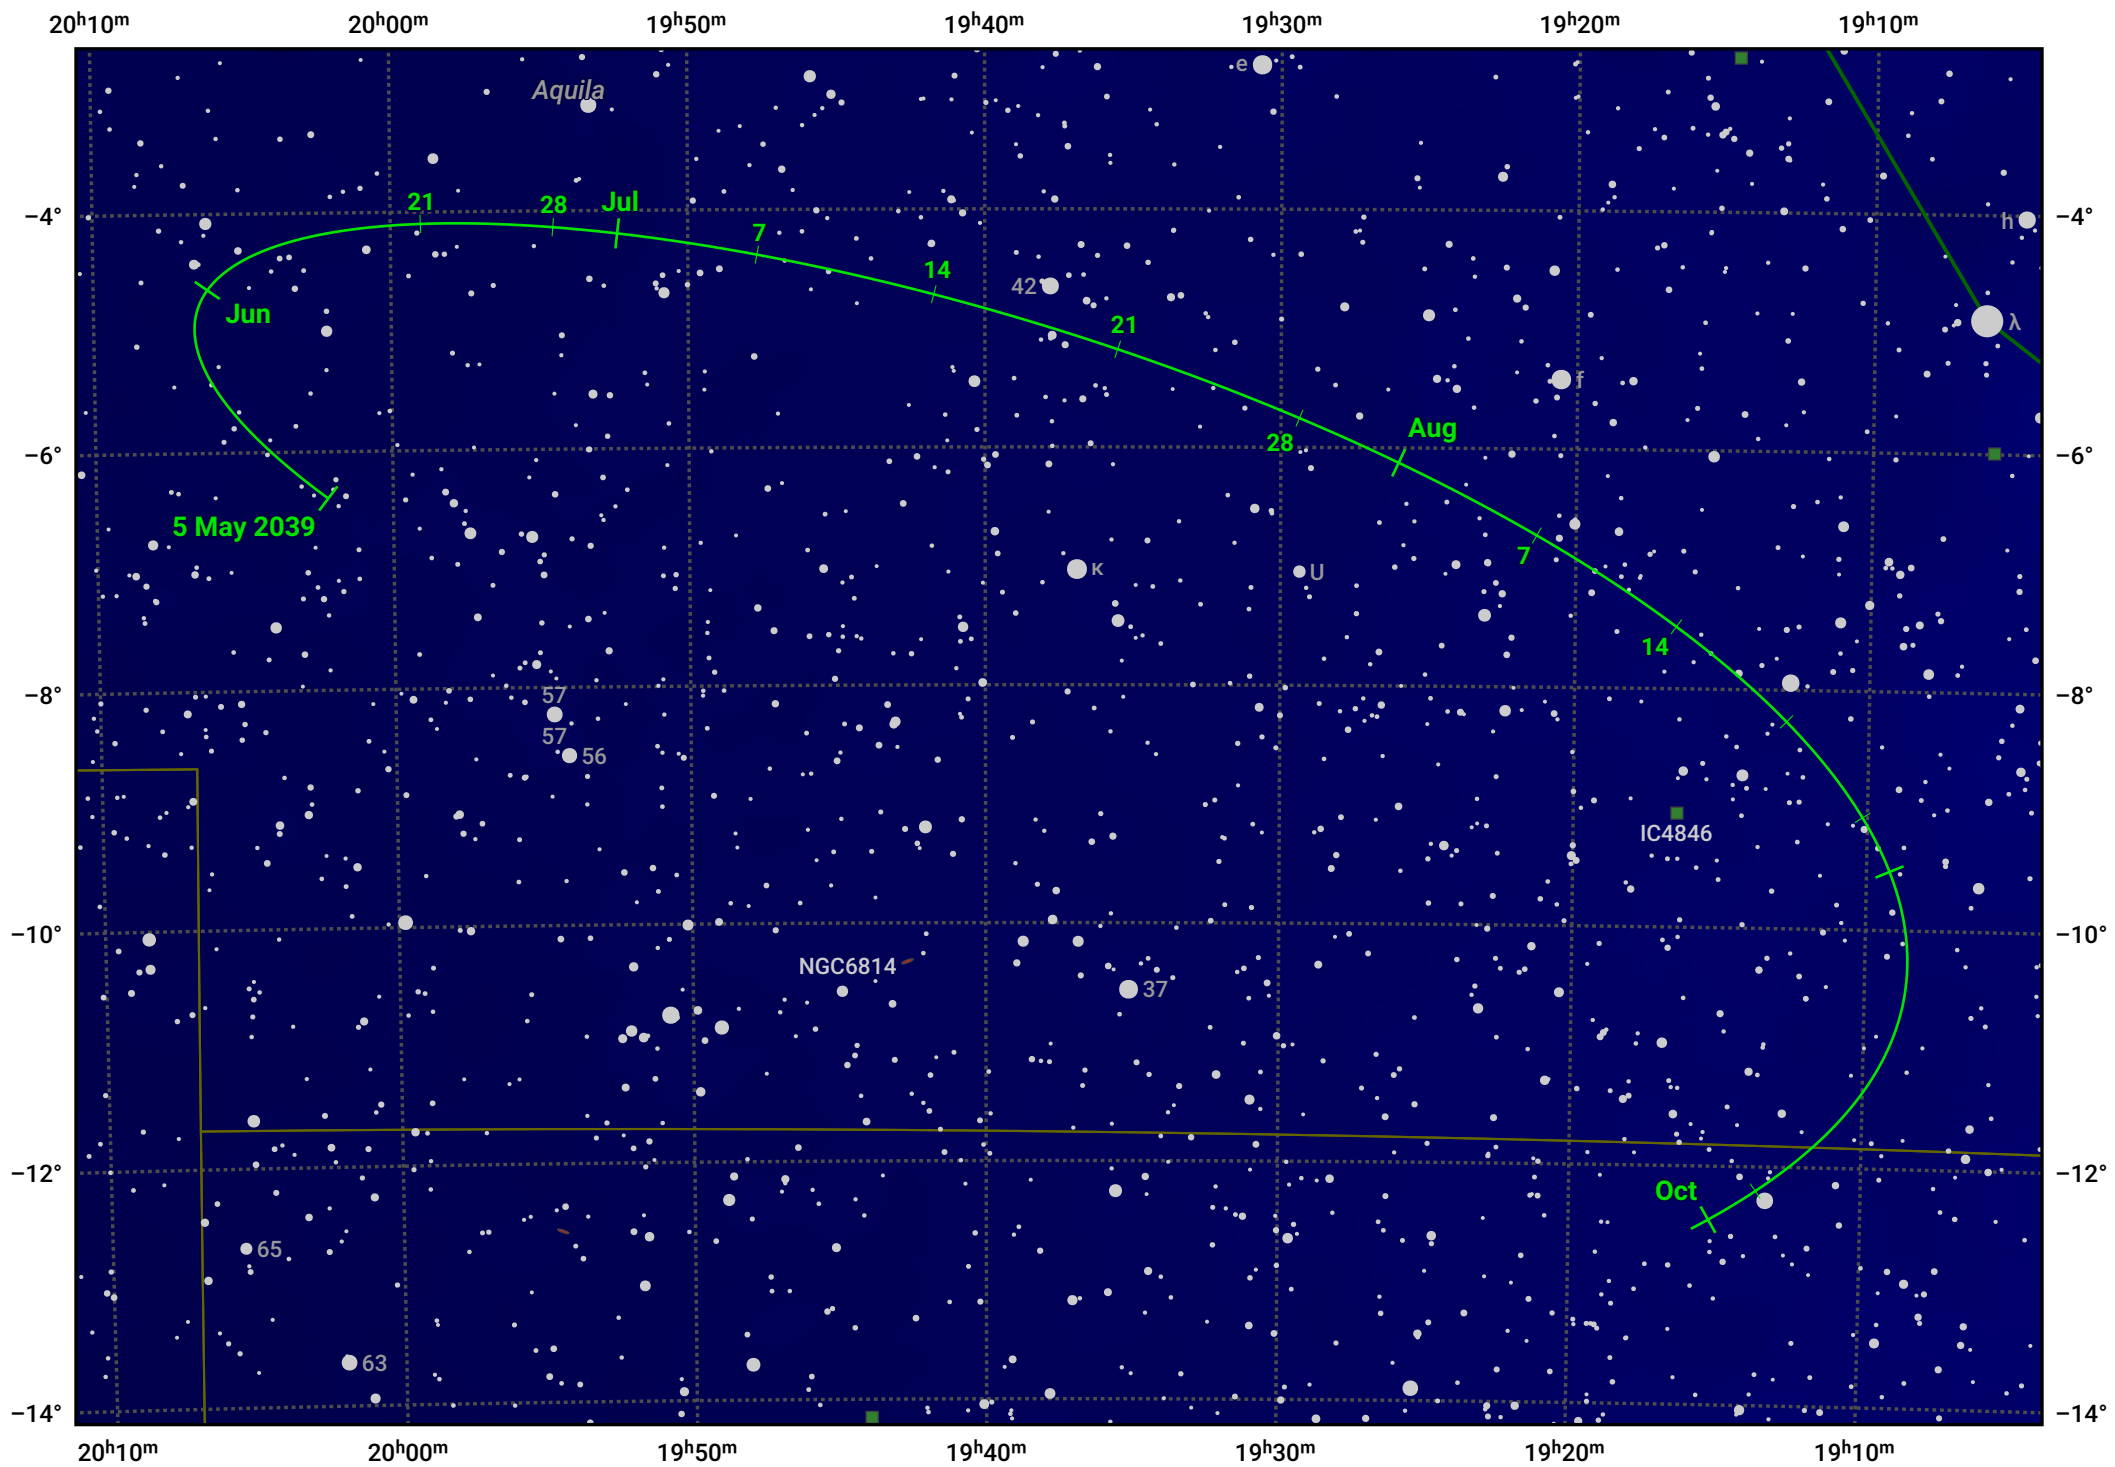

The path of Asteroid 3 Juno around opposition on 19 Jul 2039

© Dominic Ford 2011–2024. Date markers placed at midnight UTC. Downloaded from <https://in-the-sky.org>

Magnitude scale: ● 10.0 ● 9.0 ● 8.0 ● 7.0 ● 6.0 ● 5.0 ● 4.0 ● 3.0

— Ecliptic Plane

● Galaxy ■ Bright nebula ● Open cluster ⊕ Globular cluster

Date	Mag
2039 Jun 1	10.2
2039 Jun 27	9.7
2039 Jul 1	9.6
2039 Aug 1	9.4
2039 Sep 1	9.8
2039 Oct 1	10.2