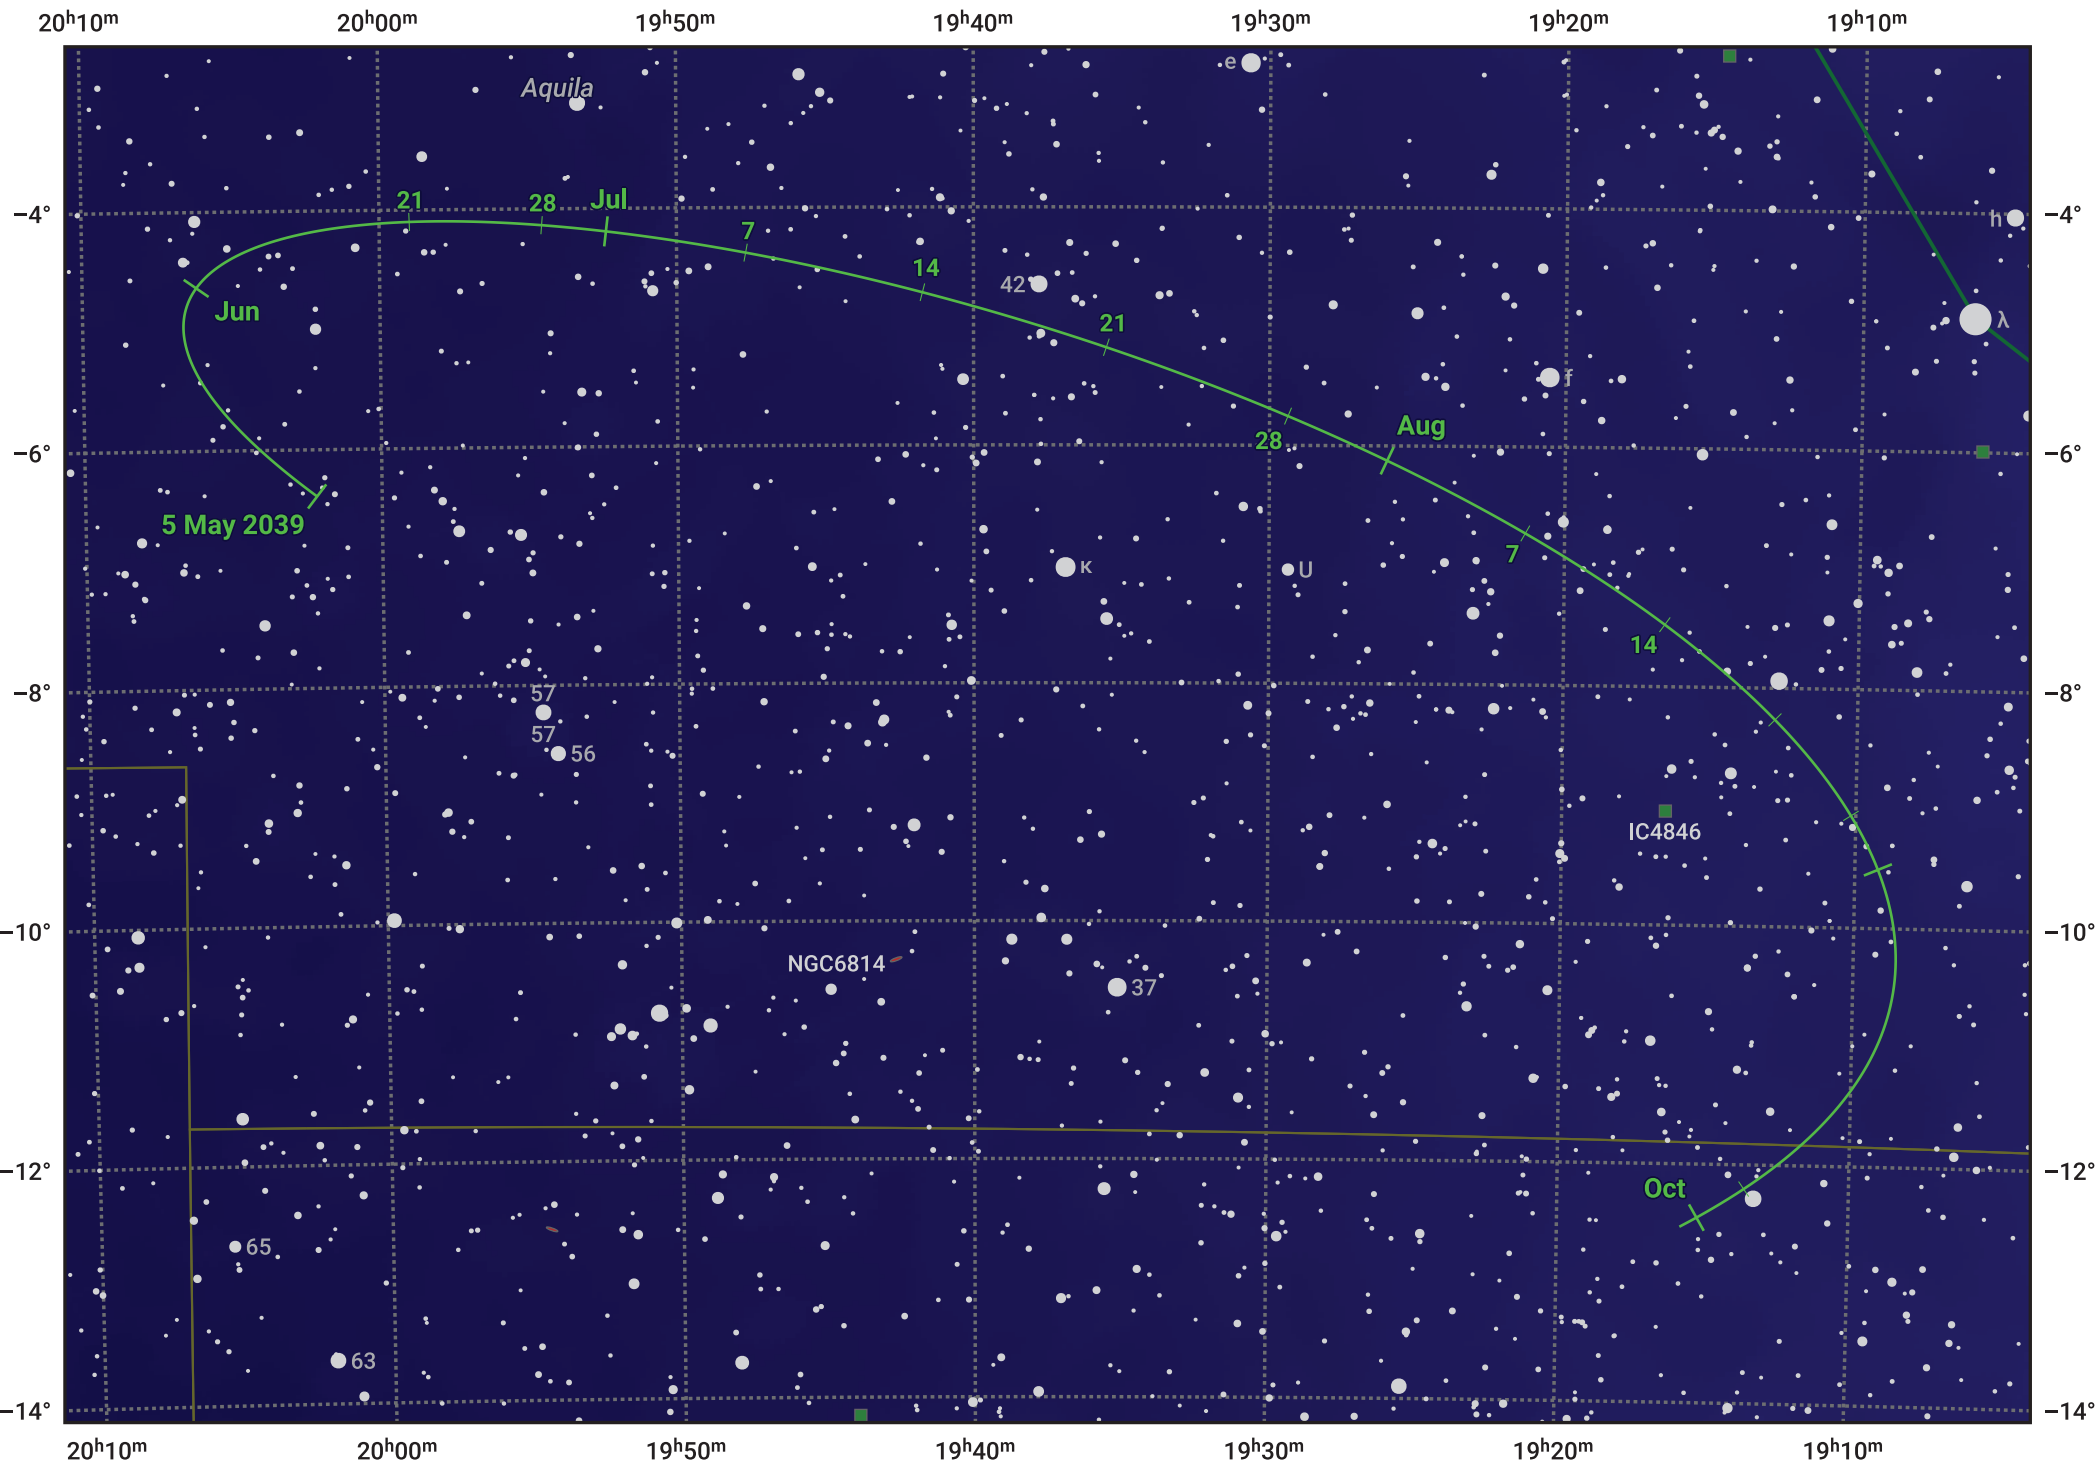

The path of Asteroid 3 Juno around opposition on 19 Jul 2039

© Dominic Ford 2011–2024. Date markers placed at midnight UTC. Downloaded from <https://in-the-sky.org>

Magnitude scale: • 10.0 • 9.0 • 8.0 • 7.0 • 6.0 • 5.0 • 4.0 • 3.0

— Ecliptic Plane

- Galaxy
- Bright nebula
- Open cluster
- ⊕ Globular cluster

Date	Mag
2039 Jun 1	10.2
2039 Jun 27	9.7
2039 Jul 1	9.6
2039 Aug 1	9.4
2039 Sep 1	9.8
2039 Oct 1	10.2