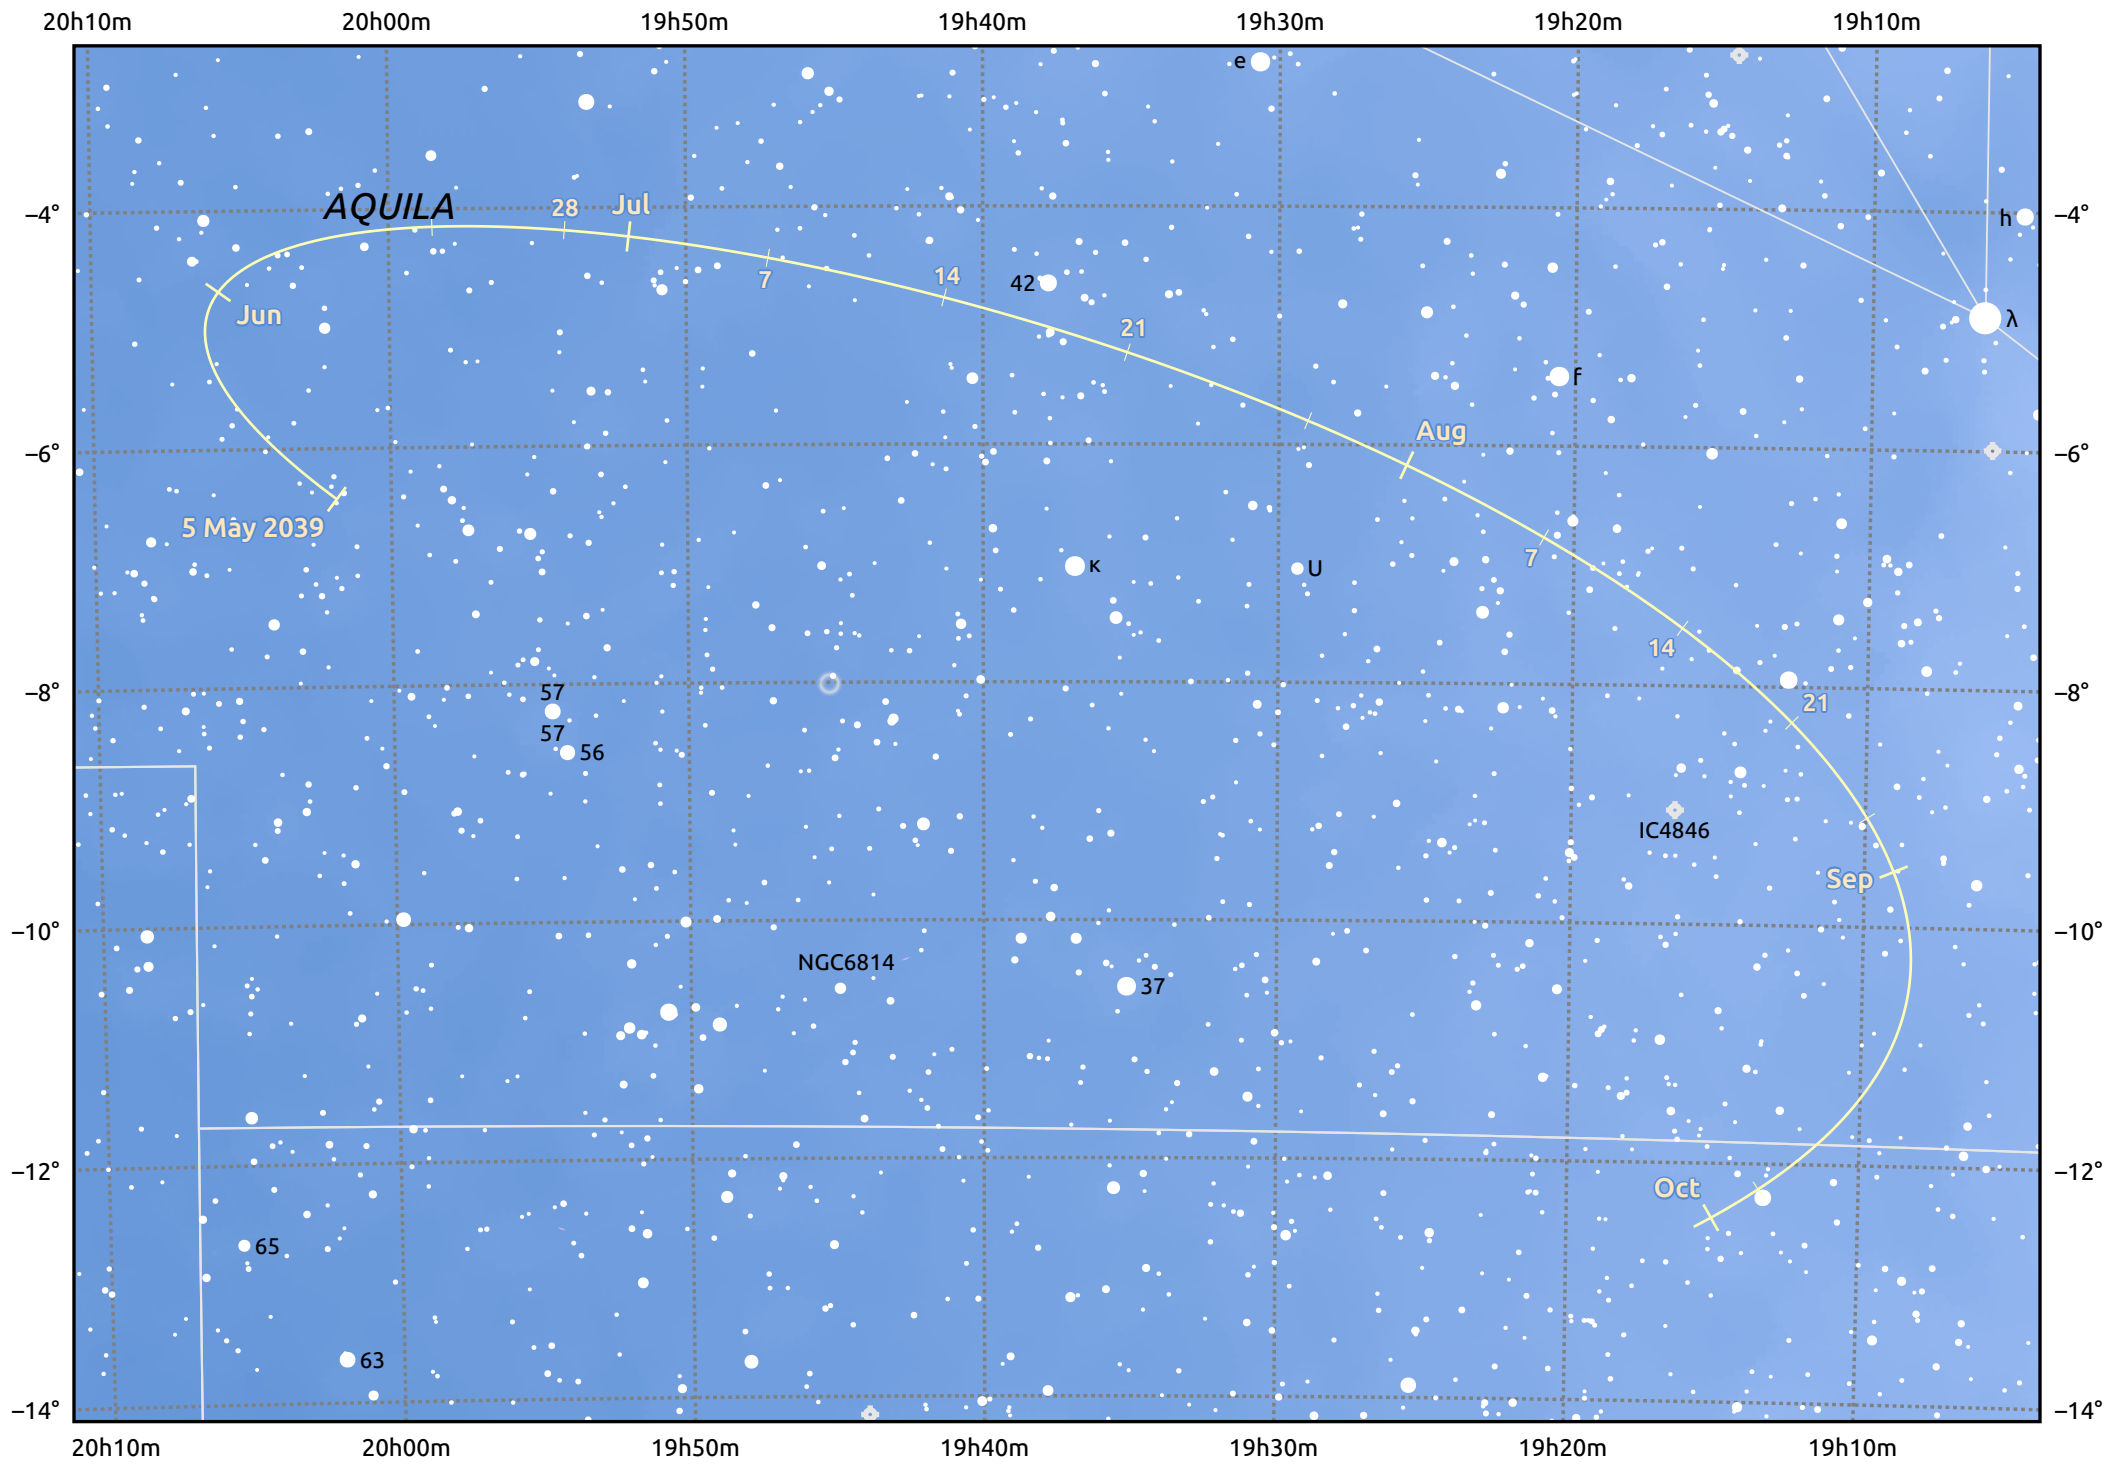

# The path of Asteroid 3 Juno around opposition on 19 Jul 2039

© Dominic Ford 2011–2025. Date markers placed at midnight UTC. Downloaded from <https://in-the-sky.org>

Magnitude scale:  10.0  9.0  8.0  7.0  6.0  5.0  4.0  3.0

Ecliptic Plane

Galaxy  Bright nebula  Open cluster  Globular cluster  Planetary nebula

Date	Mag
2039 Jun 1	10.2
2039 Jun 27	9.7
2039 Jul 1	9.6
2039 Aug 1	9.4
2039 Sep 1	9.9
2039 Oct 1	10.2