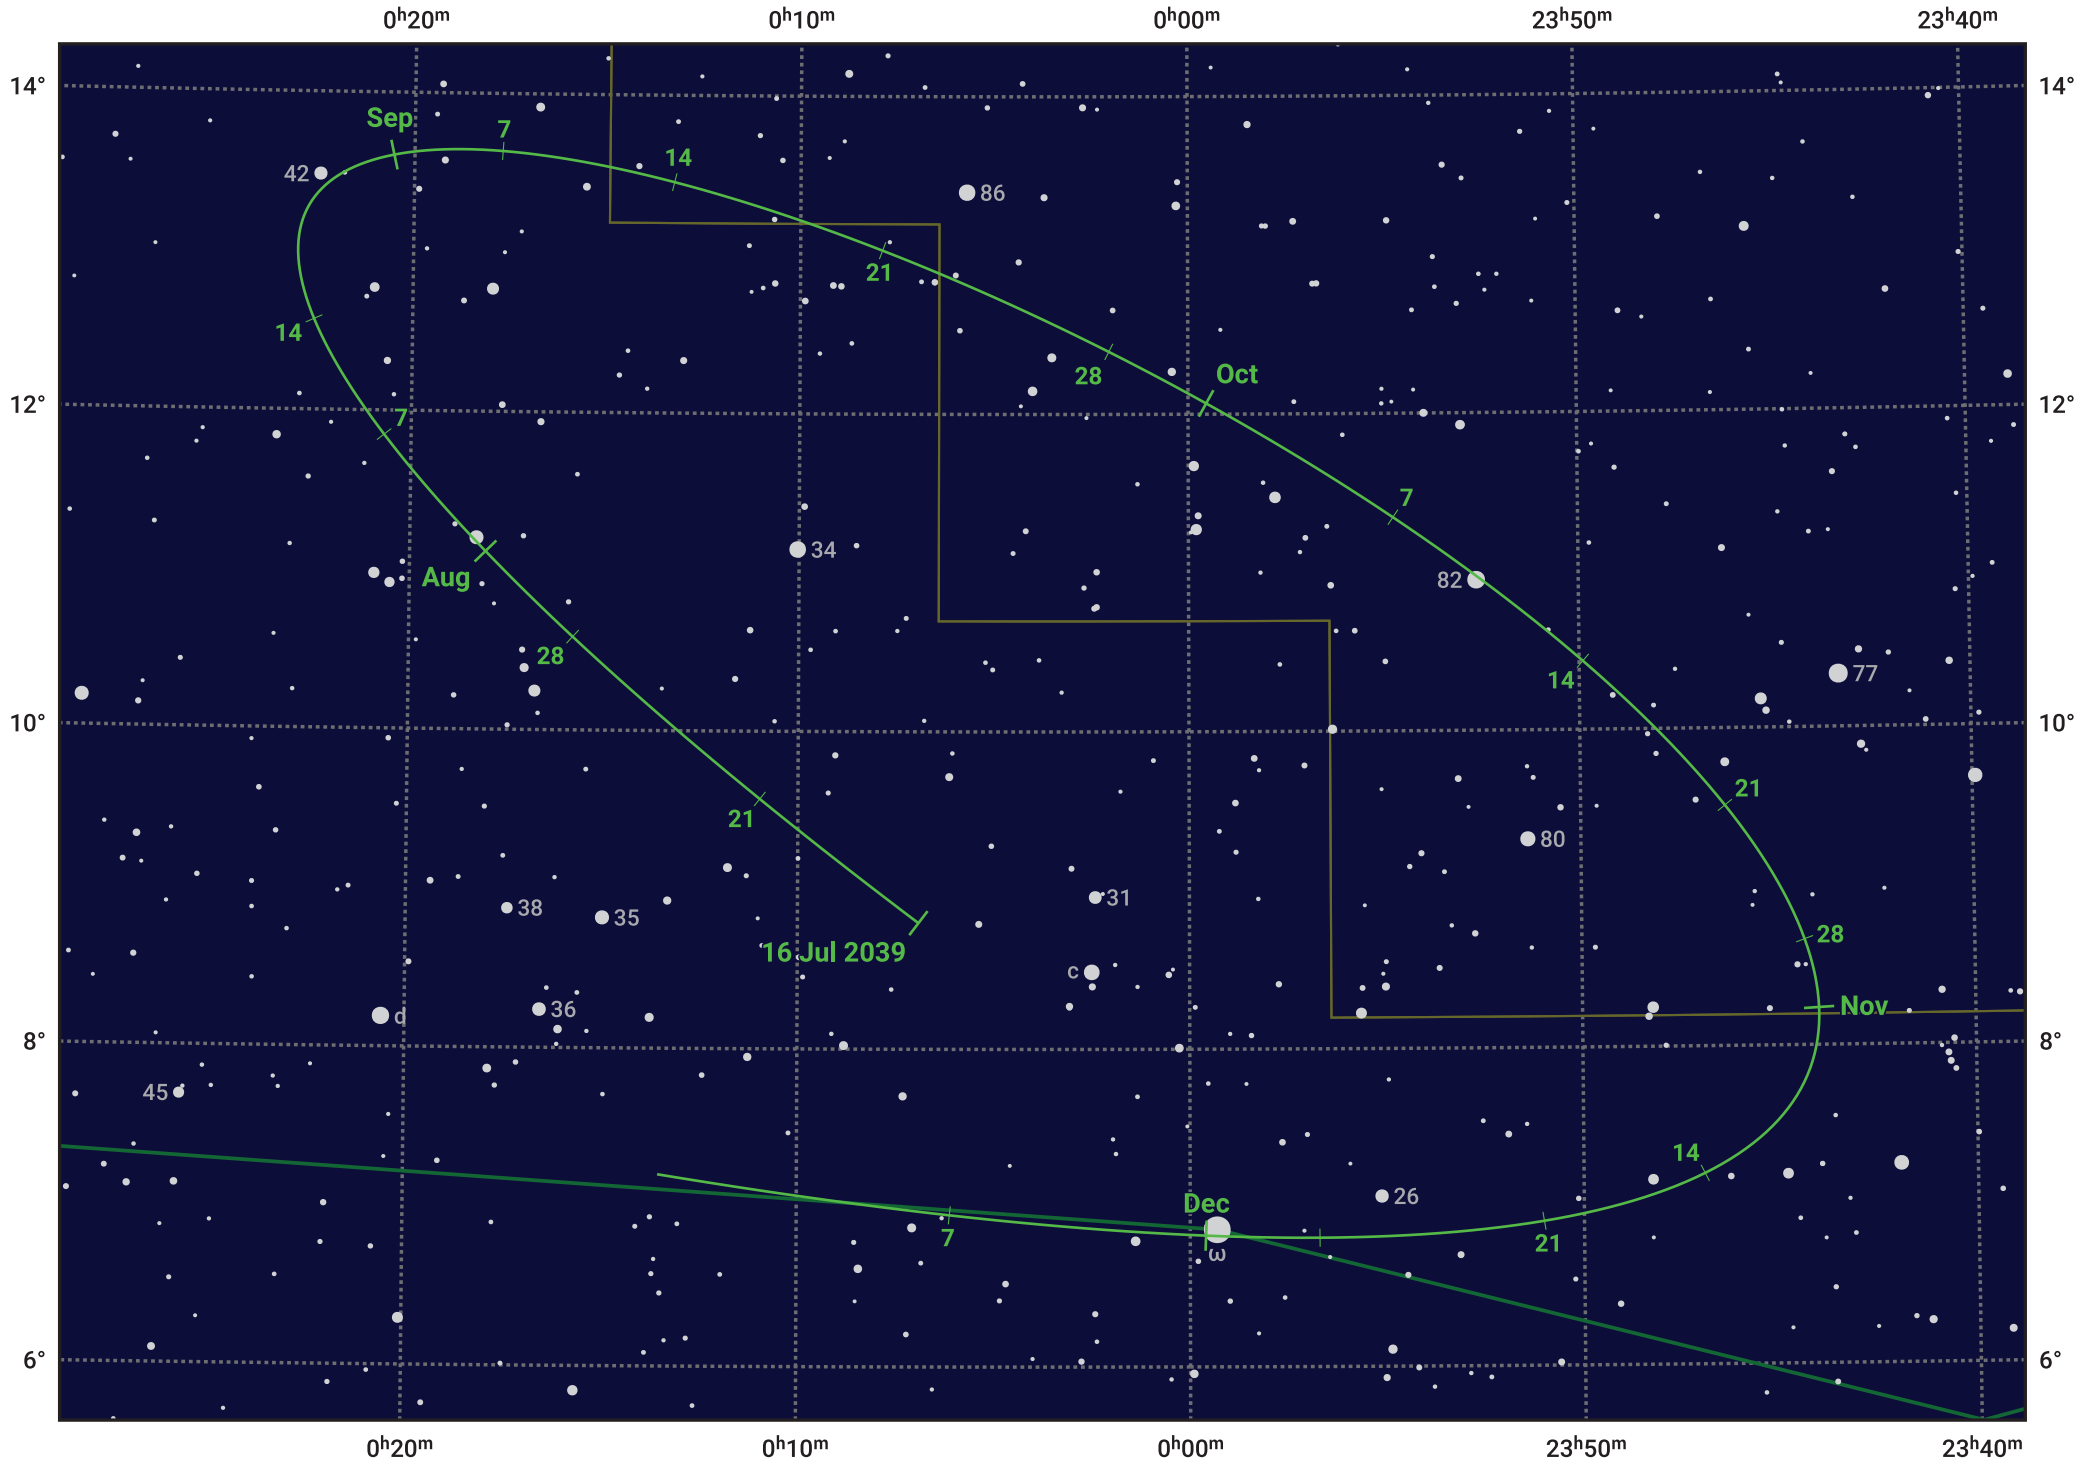

# The path of Asteroid 7 Iris around opposition on 29 Sep 2039

© Dominic Ford 2011–2024. Date markers placed at midnight UTC. Downloaded from <https://in-the-sky.org>

Magnitude scale: • 10.0 • 9.0 • 8.0 • 7.0 • 6.0 • 5.0 ● 4.0

— Ecliptic Plane

● Galaxy   
 ■ Bright nebula   
 ● Open cluster   
 ● Globular cluster

Date	Mag	Phase
2039 Aug 1	9.0	95%
2039 Aug 23	8.4	97%
2039 Sep 1	8.1	98%
2039 Sep 27	7.4	100%
2039 Oct 1	7.3	100%
2039 Nov 1	8.0	97%
2039 Nov 18	8.4	95%
2039 Dec 1	8.6	94%