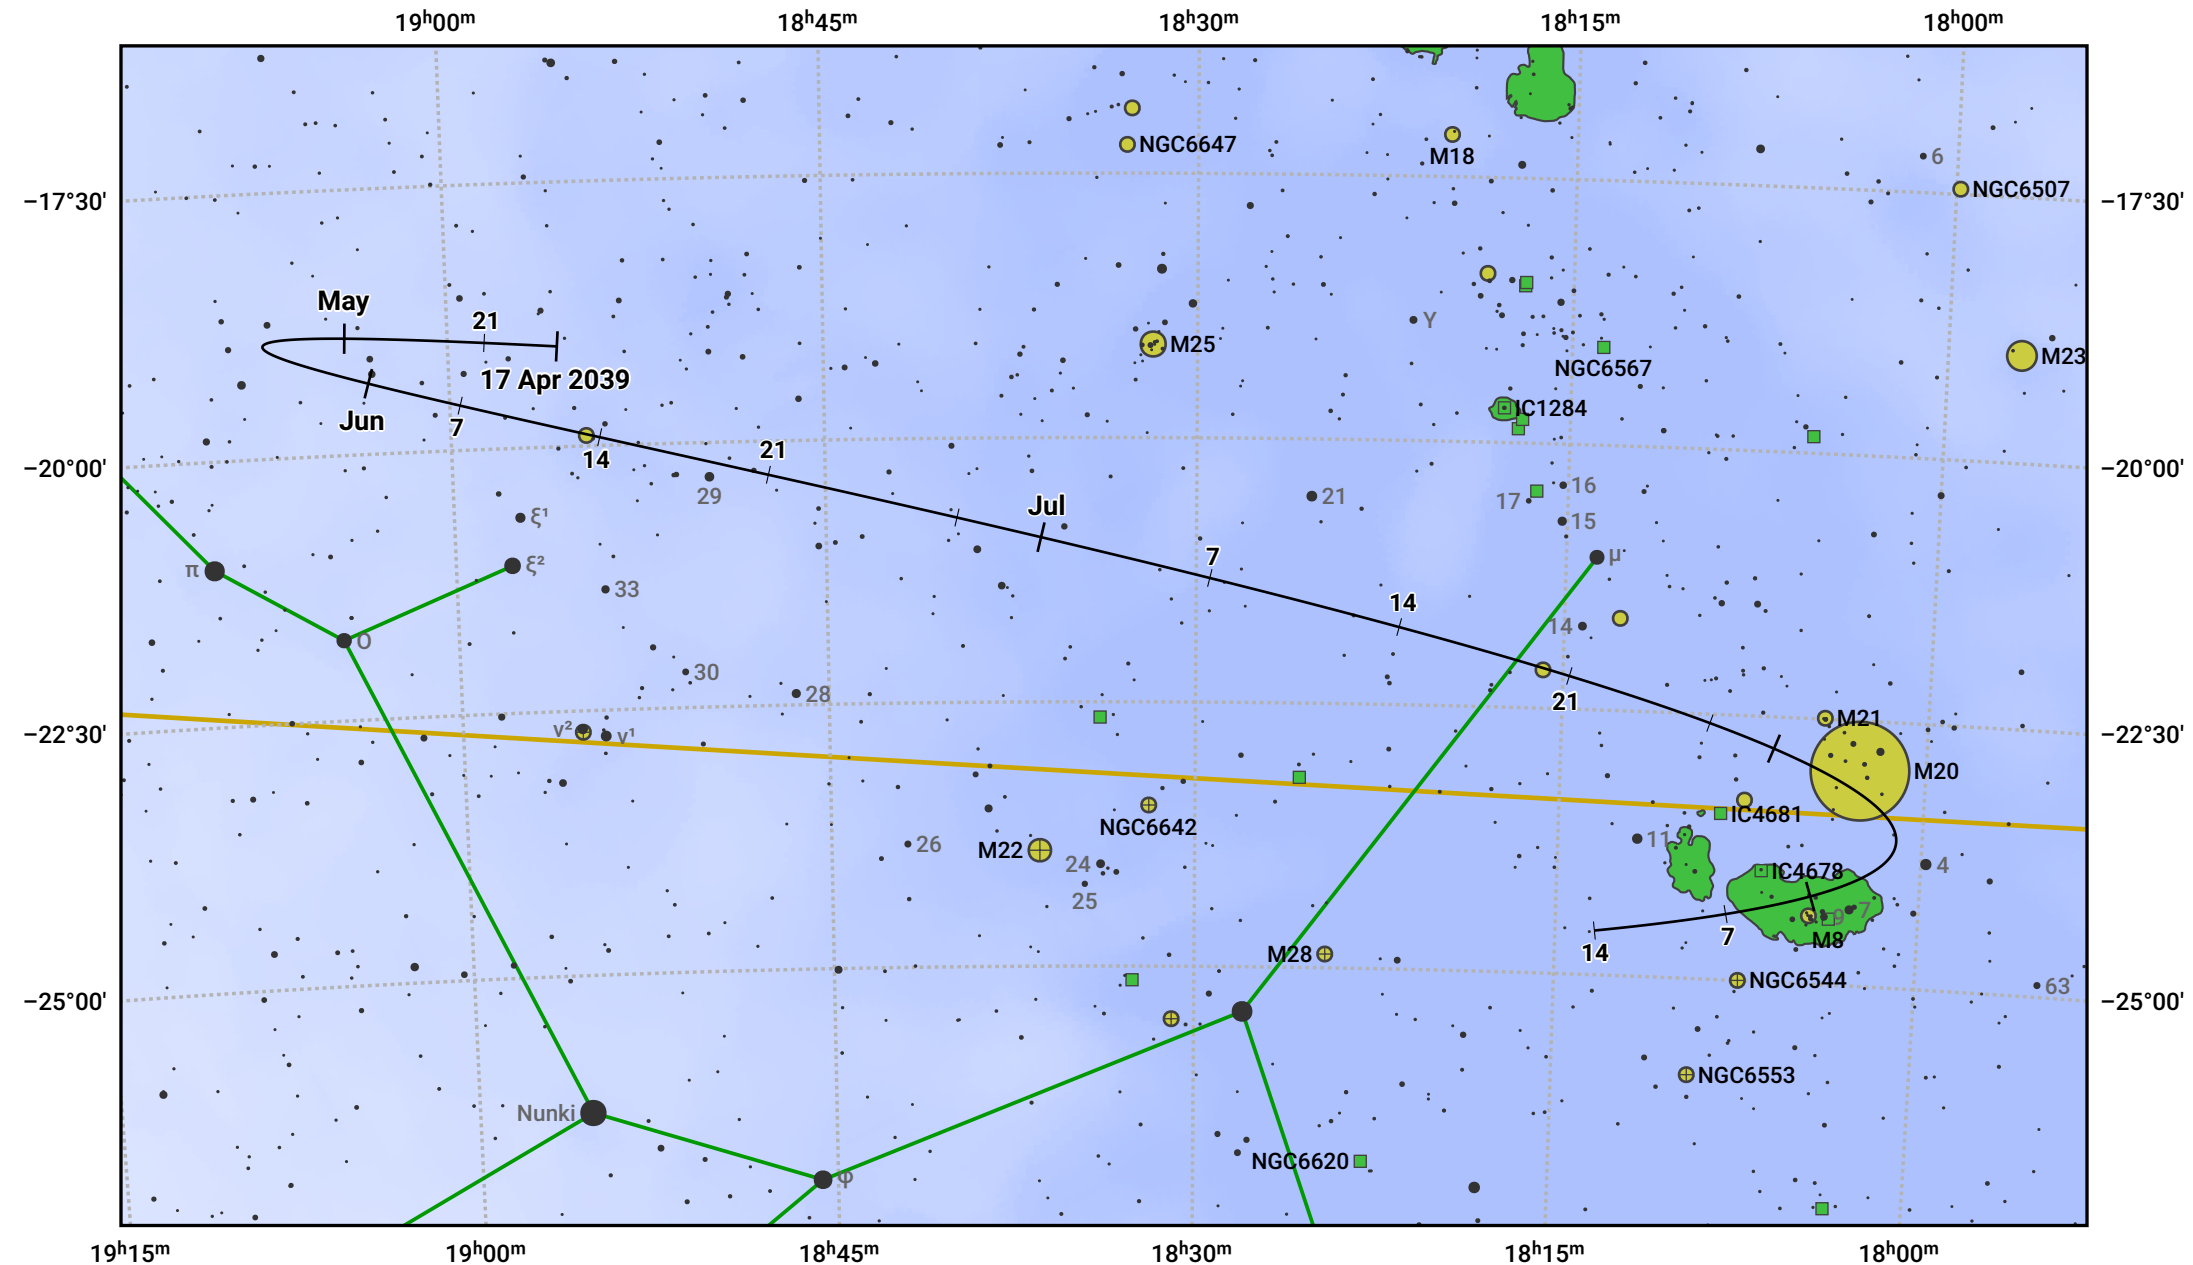

The path of Asteroid 8 Flora around opposition on 1 Jul 2039

© Dominic Ford 2011–2024. Date markers placed at midnight UTC. Downloaded from <https://in-the-sky.org>

Magnitude scale: ● 9.0 ● 8.0 ● 7.0 ● 6.0 ● 5.0 ● 4.0 ● 3.0 ● 2.0

— Ecliptic Plane

Galaxy Bright nebula Open cluster Globular cluster

Date	Mag	Phase
2039 May 1	10.9	96%
2039 May 31	10.1	98%
2039 Jun 1	10.1	98%
2039 Jul 1	9.1	100%
2039 Aug 1	9.9	98%
2039 Sep 1	10.5	95%