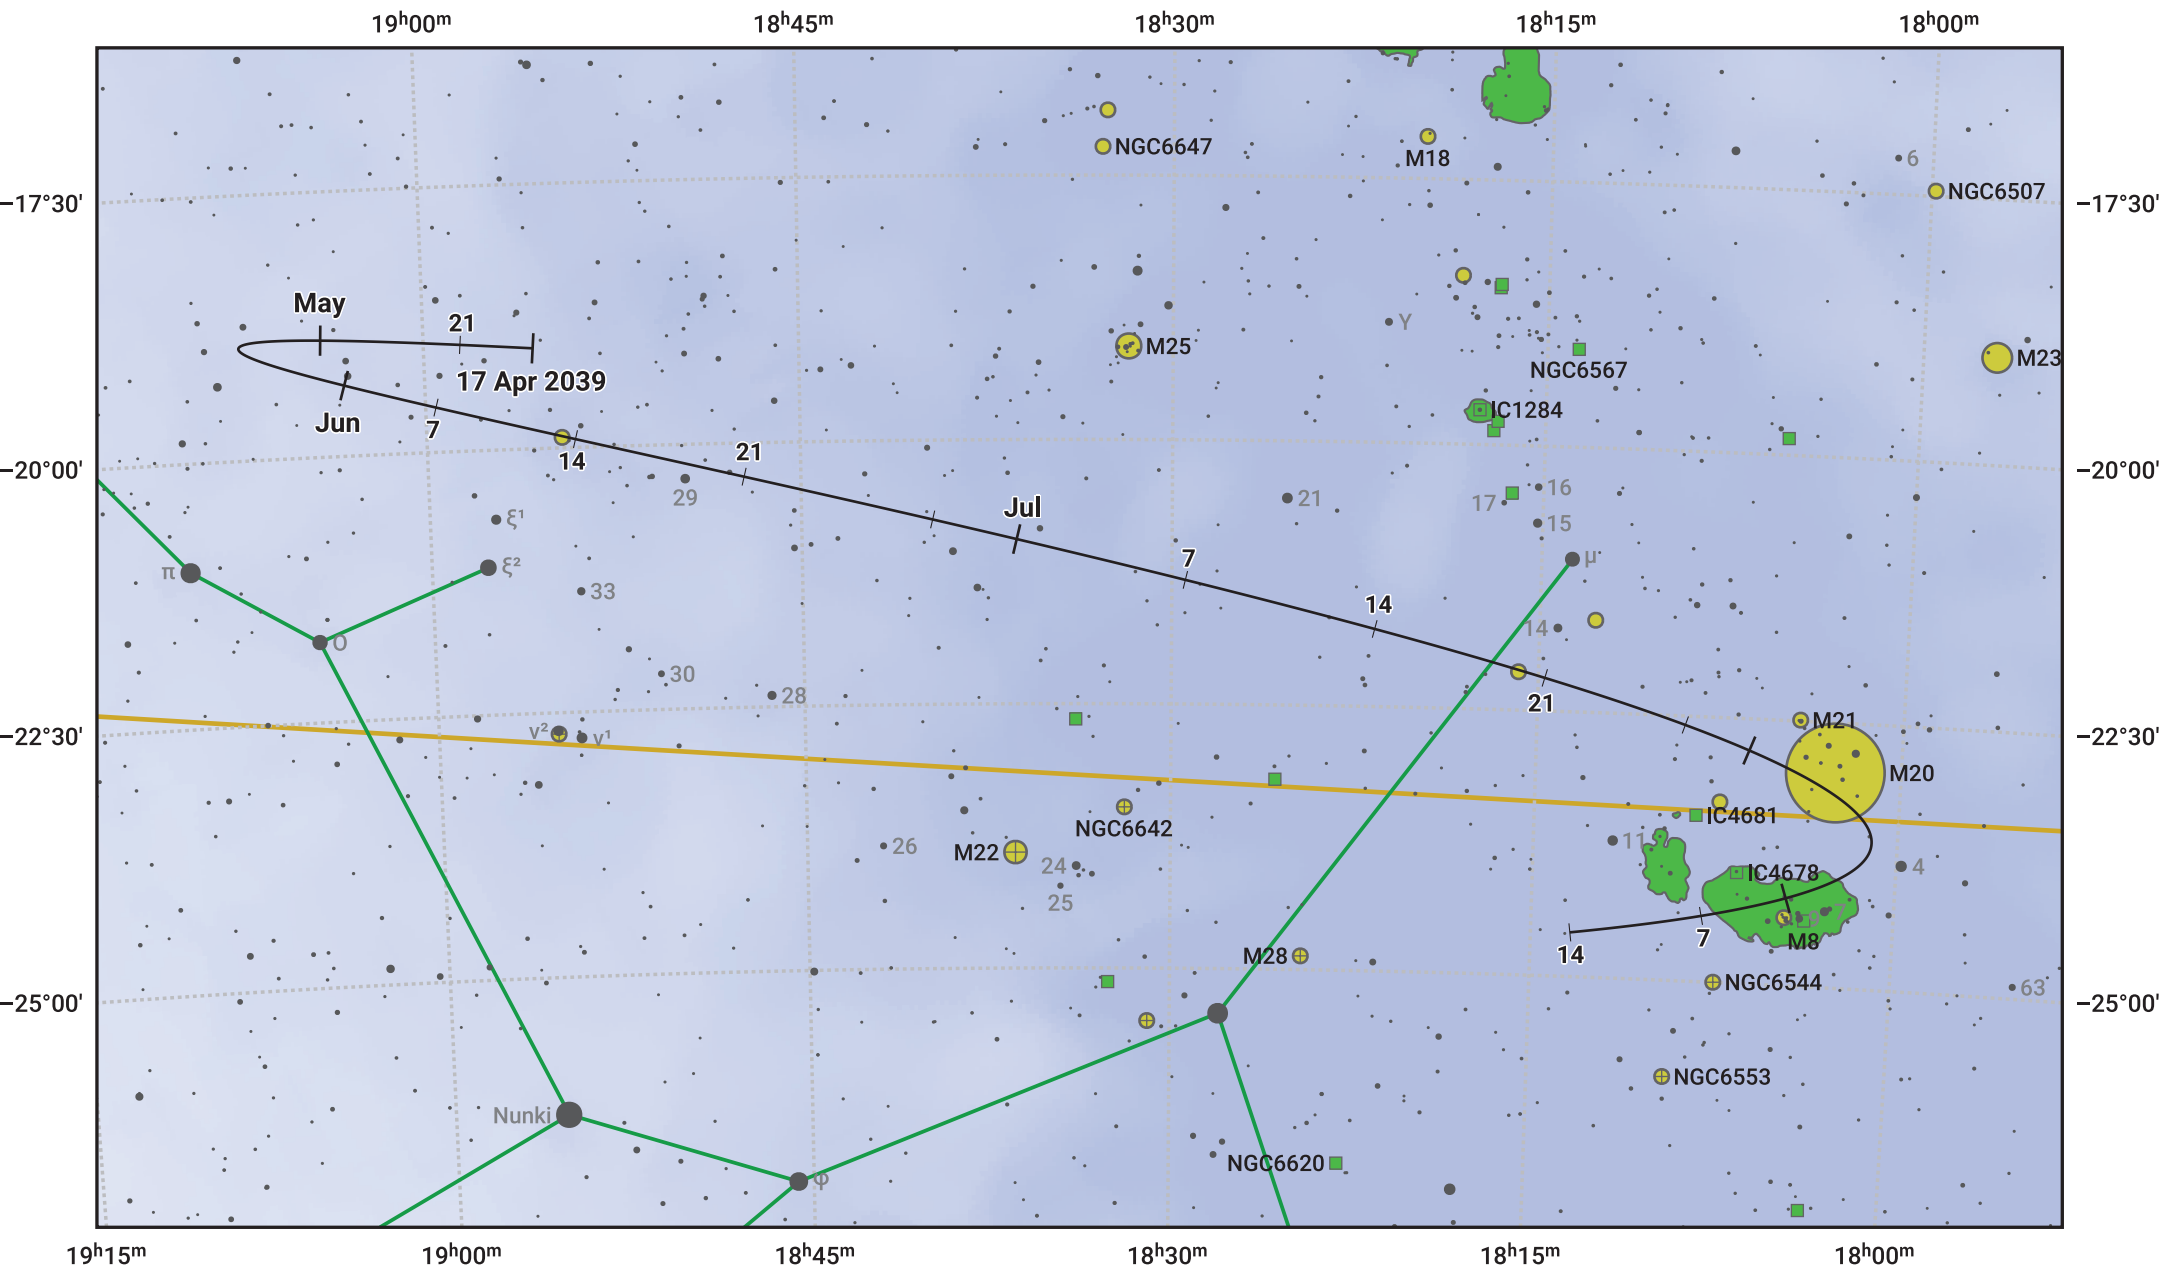

The path of Asteroid 8 Flora around opposition on 1 Jul 2039

© Dominic Ford 2011–2024. Date markers placed at midnight UTC. Downloaded from <https://in-the-sky.org>

Magnitude scale: ● 9.0 ● 8.0 ● 7.0 ● 6.0 ● 5.0 ● 4.0 ● 3.0 ● 2.0

— Ecliptic Plane

Galaxy Bright nebula Open cluster Globular cluster

Date	Mag	Phase
2039 May 1	10.9	96%
2039 May 31	10.1	98%
2039 Jun 1	10.1	98%
2039 Jul 1	9.1	100%
2039 Aug 1	9.9	98%
2039 Sep 1	10.5	95%