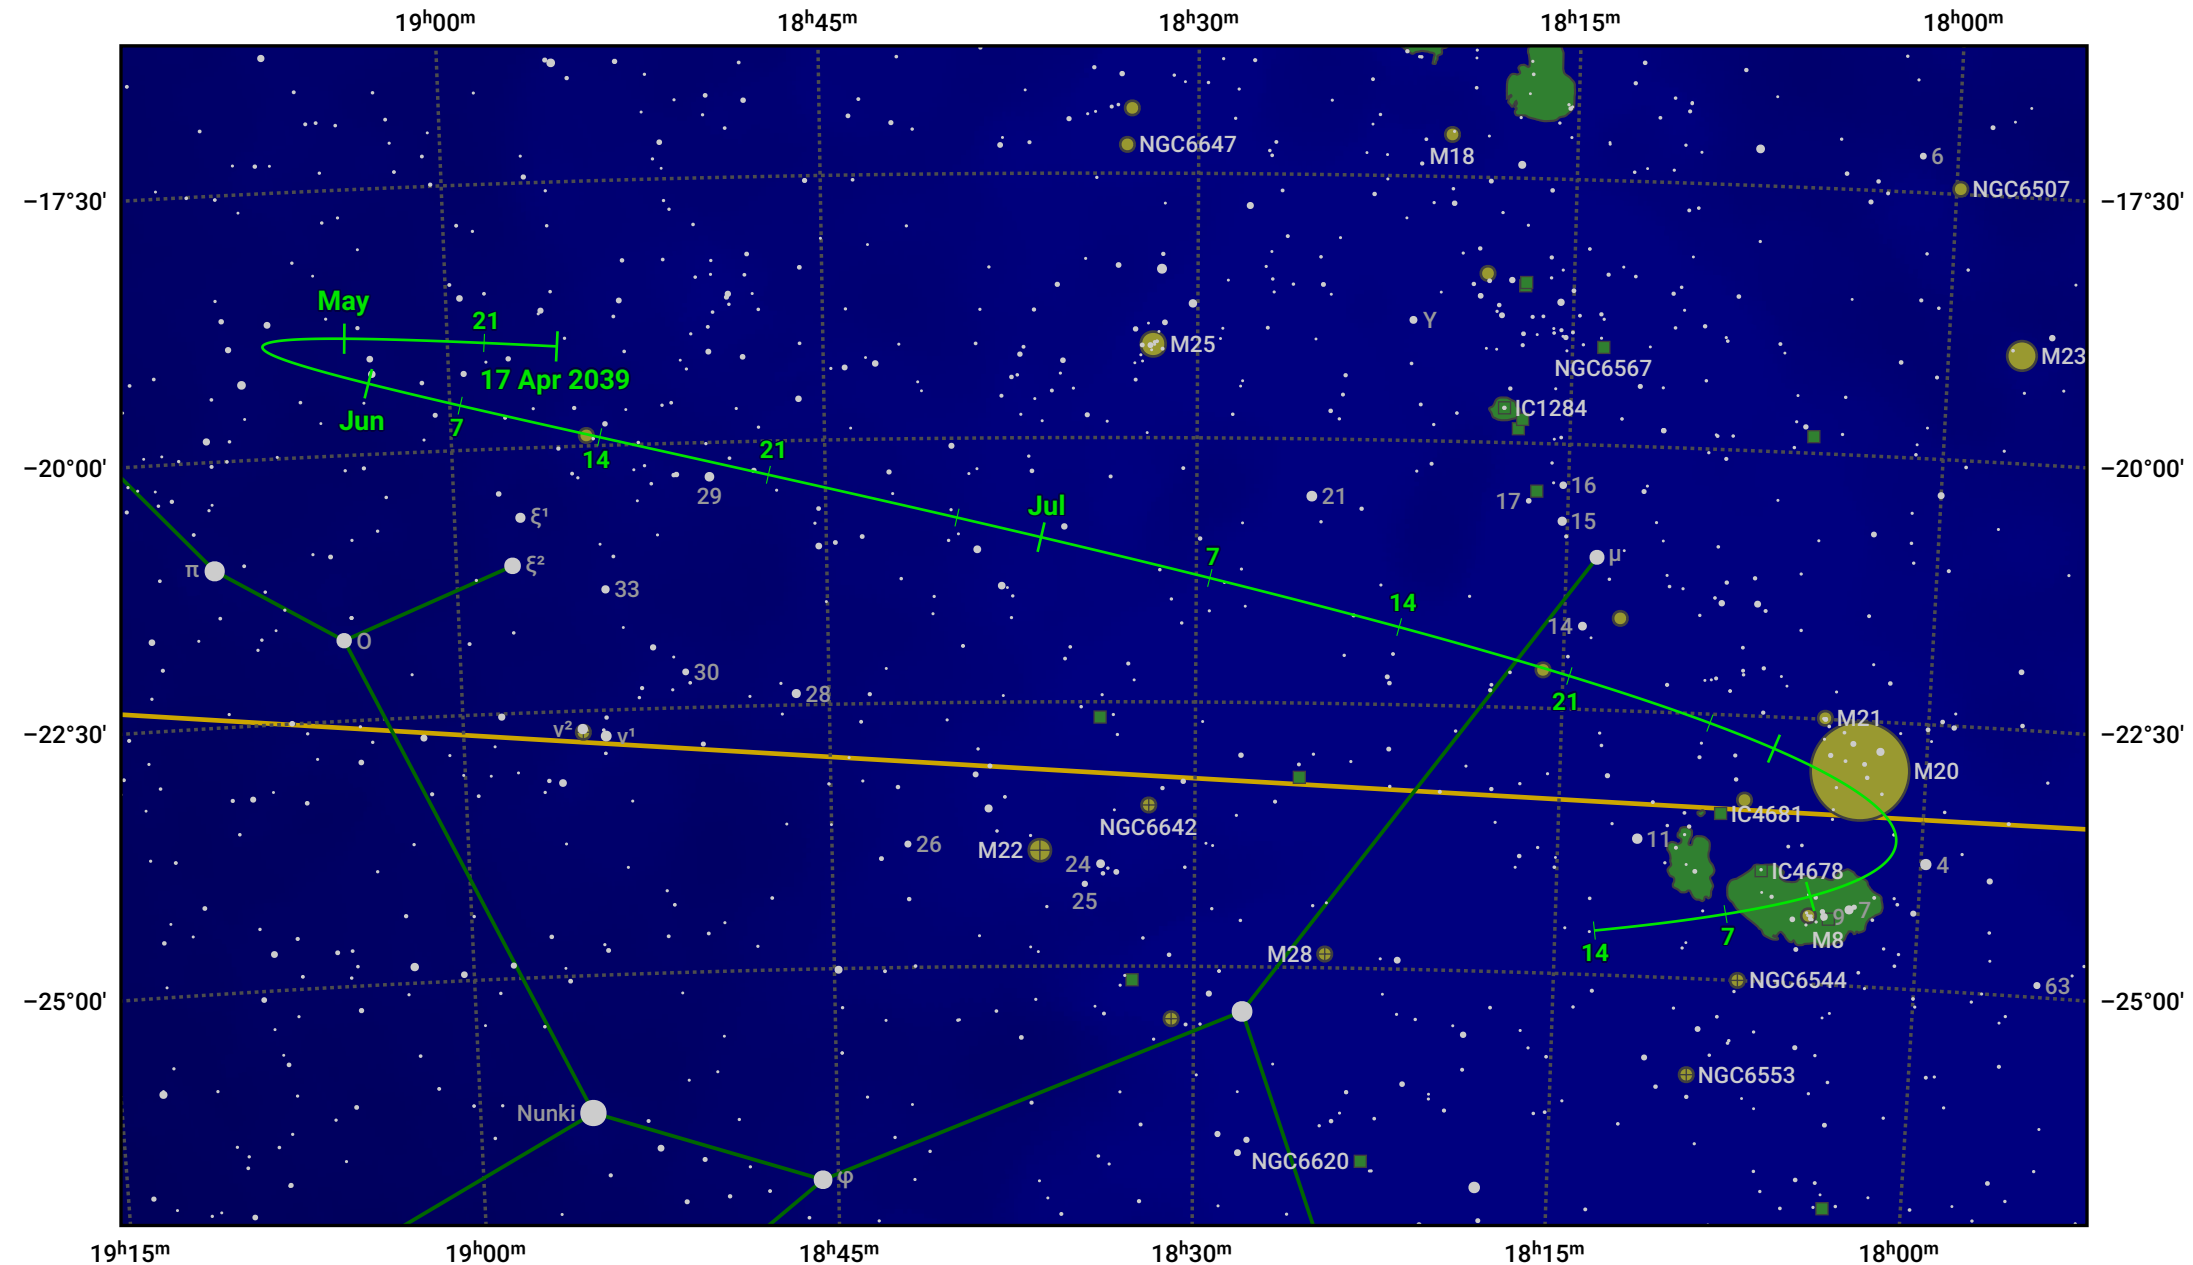

The path of Asteroid 8 Flora around opposition on 1 Jul 2039

© Dominic Ford 2011–2024. Date markers placed at midnight UTC. Downloaded from <https://in-the-sky.org>

Magnitude scale: ● 9.0 ● 8.0 ● 7.0 ● 6.0 ● 5.0 ● 4.0 ● 3.0 ● 2.0

— Ecliptic Plane

● Galaxy ● Bright nebula ● Open cluster ● Globular cluster

Date	Mag	Phase
2039 May 1	10.9	96%
2039 May 31	10.1	98%
2039 Jun 1	10.1	98%
2039 Jul 1	9.1	100%
2039 Aug 1	9.9	98%
2039 Sep 1	10.5	95%