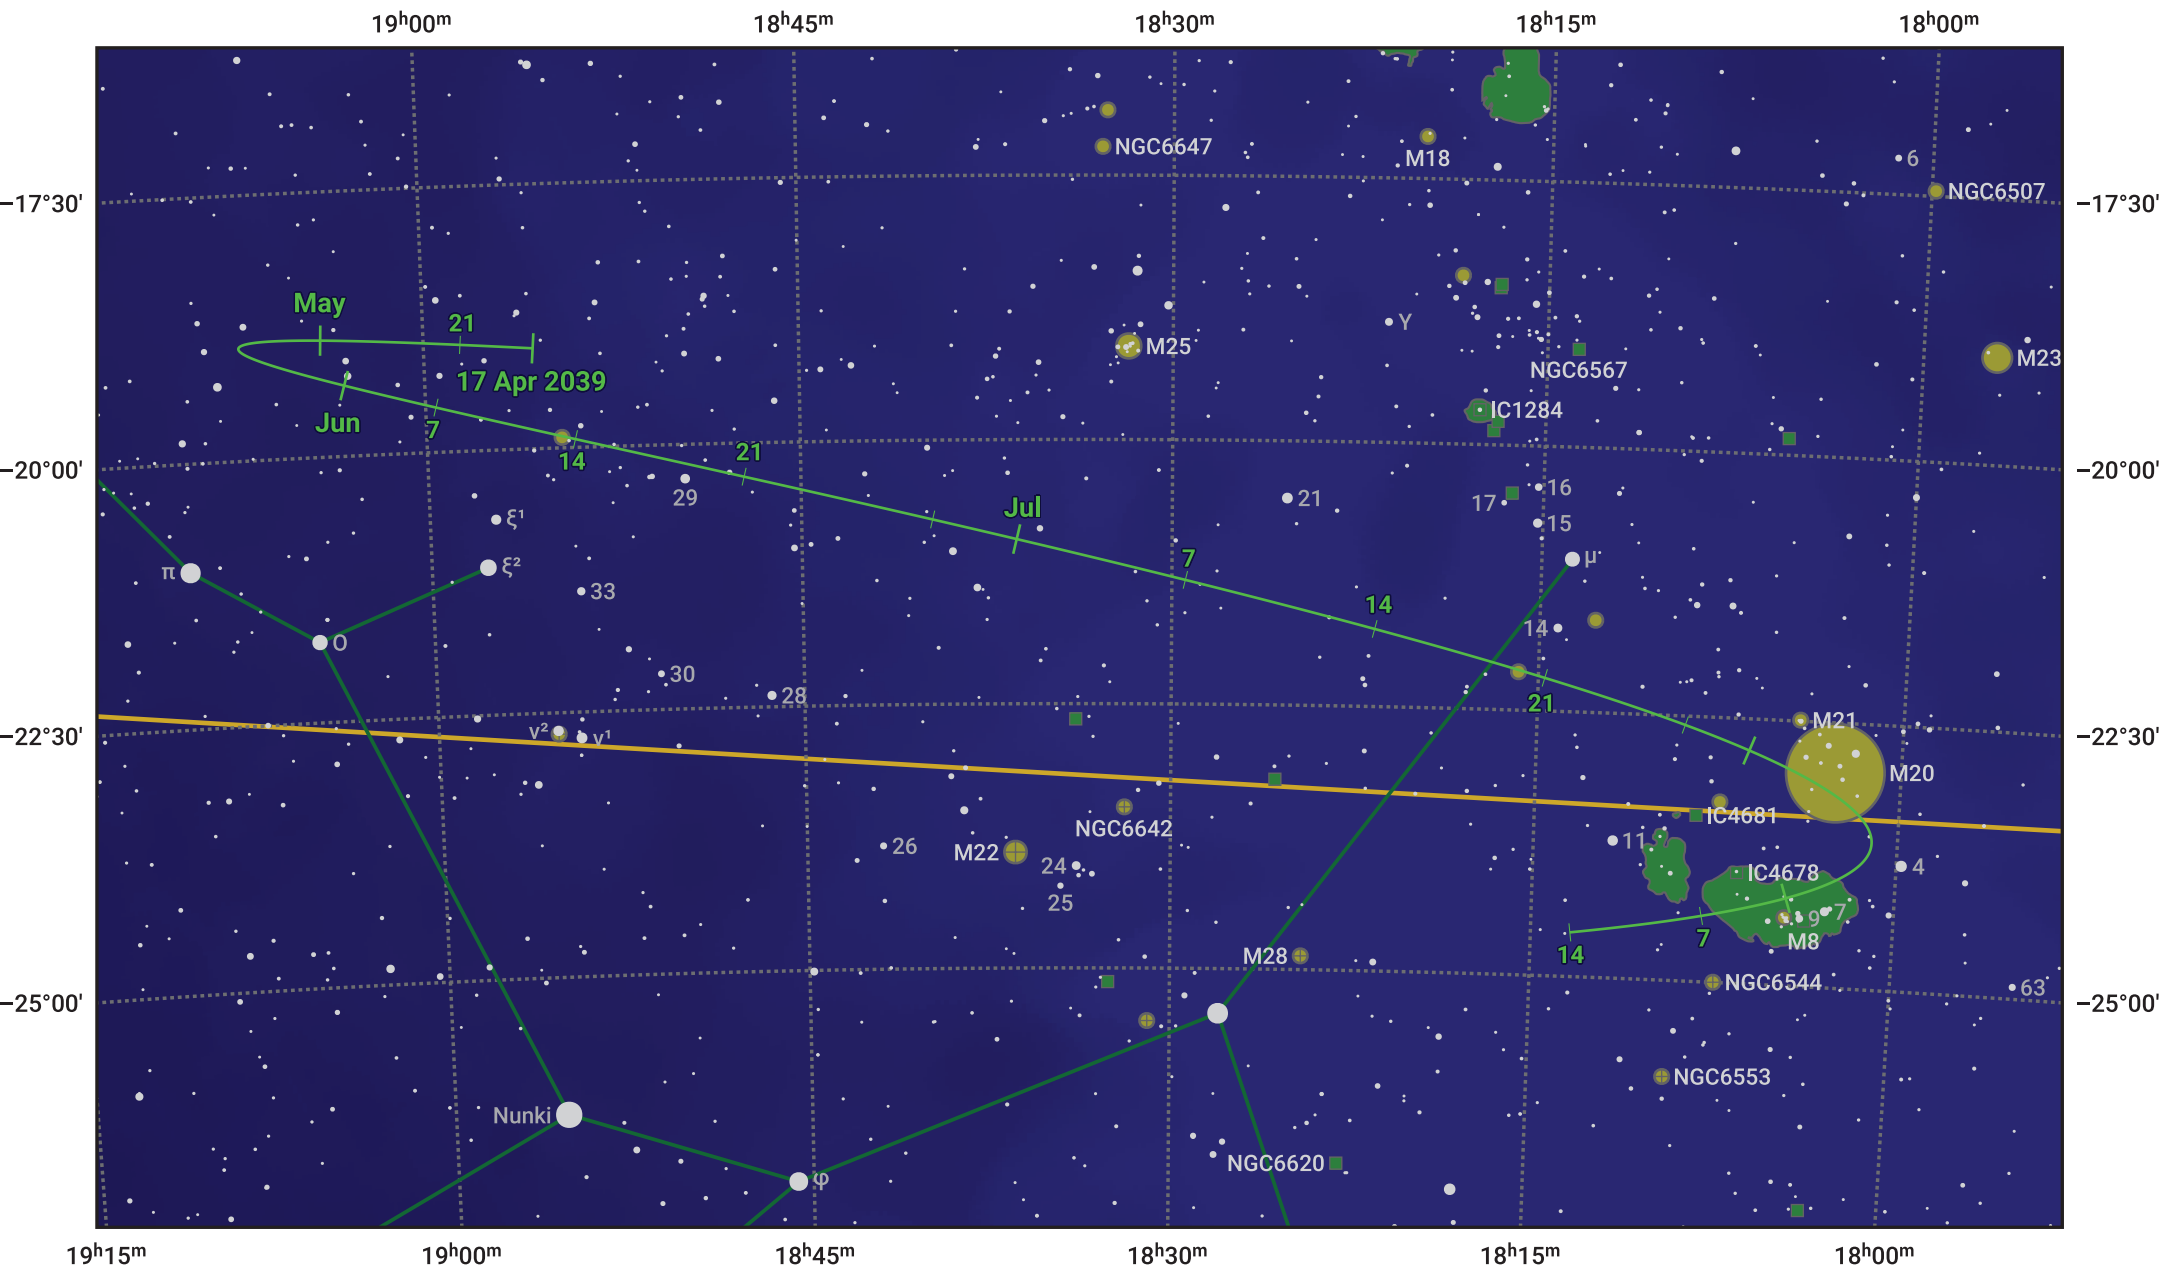

The path of Asteroid 8 Flora around opposition on 1 Jul 2039

© Dominic Ford 2011–2024. Date markers placed at midnight UTC. Downloaded from <https://in-the-sky.org>

Magnitude scale: · 9.0 · 8.0 · 7.0 · 6.0 · 5.0 · 4.0 · 3.0 · 2.0

— Ecliptic Plane

Galaxy Bright nebula Open cluster Globular cluster

Date	Mag	Phase
2039 May 1	10.9	96%
2039 May 31	10.1	98%
2039 Jun 1	10.1	98%
2039 Jul 1	9.1	100%
2039 Aug 1	9.9	98%
2039 Sep 1	10.5	95%