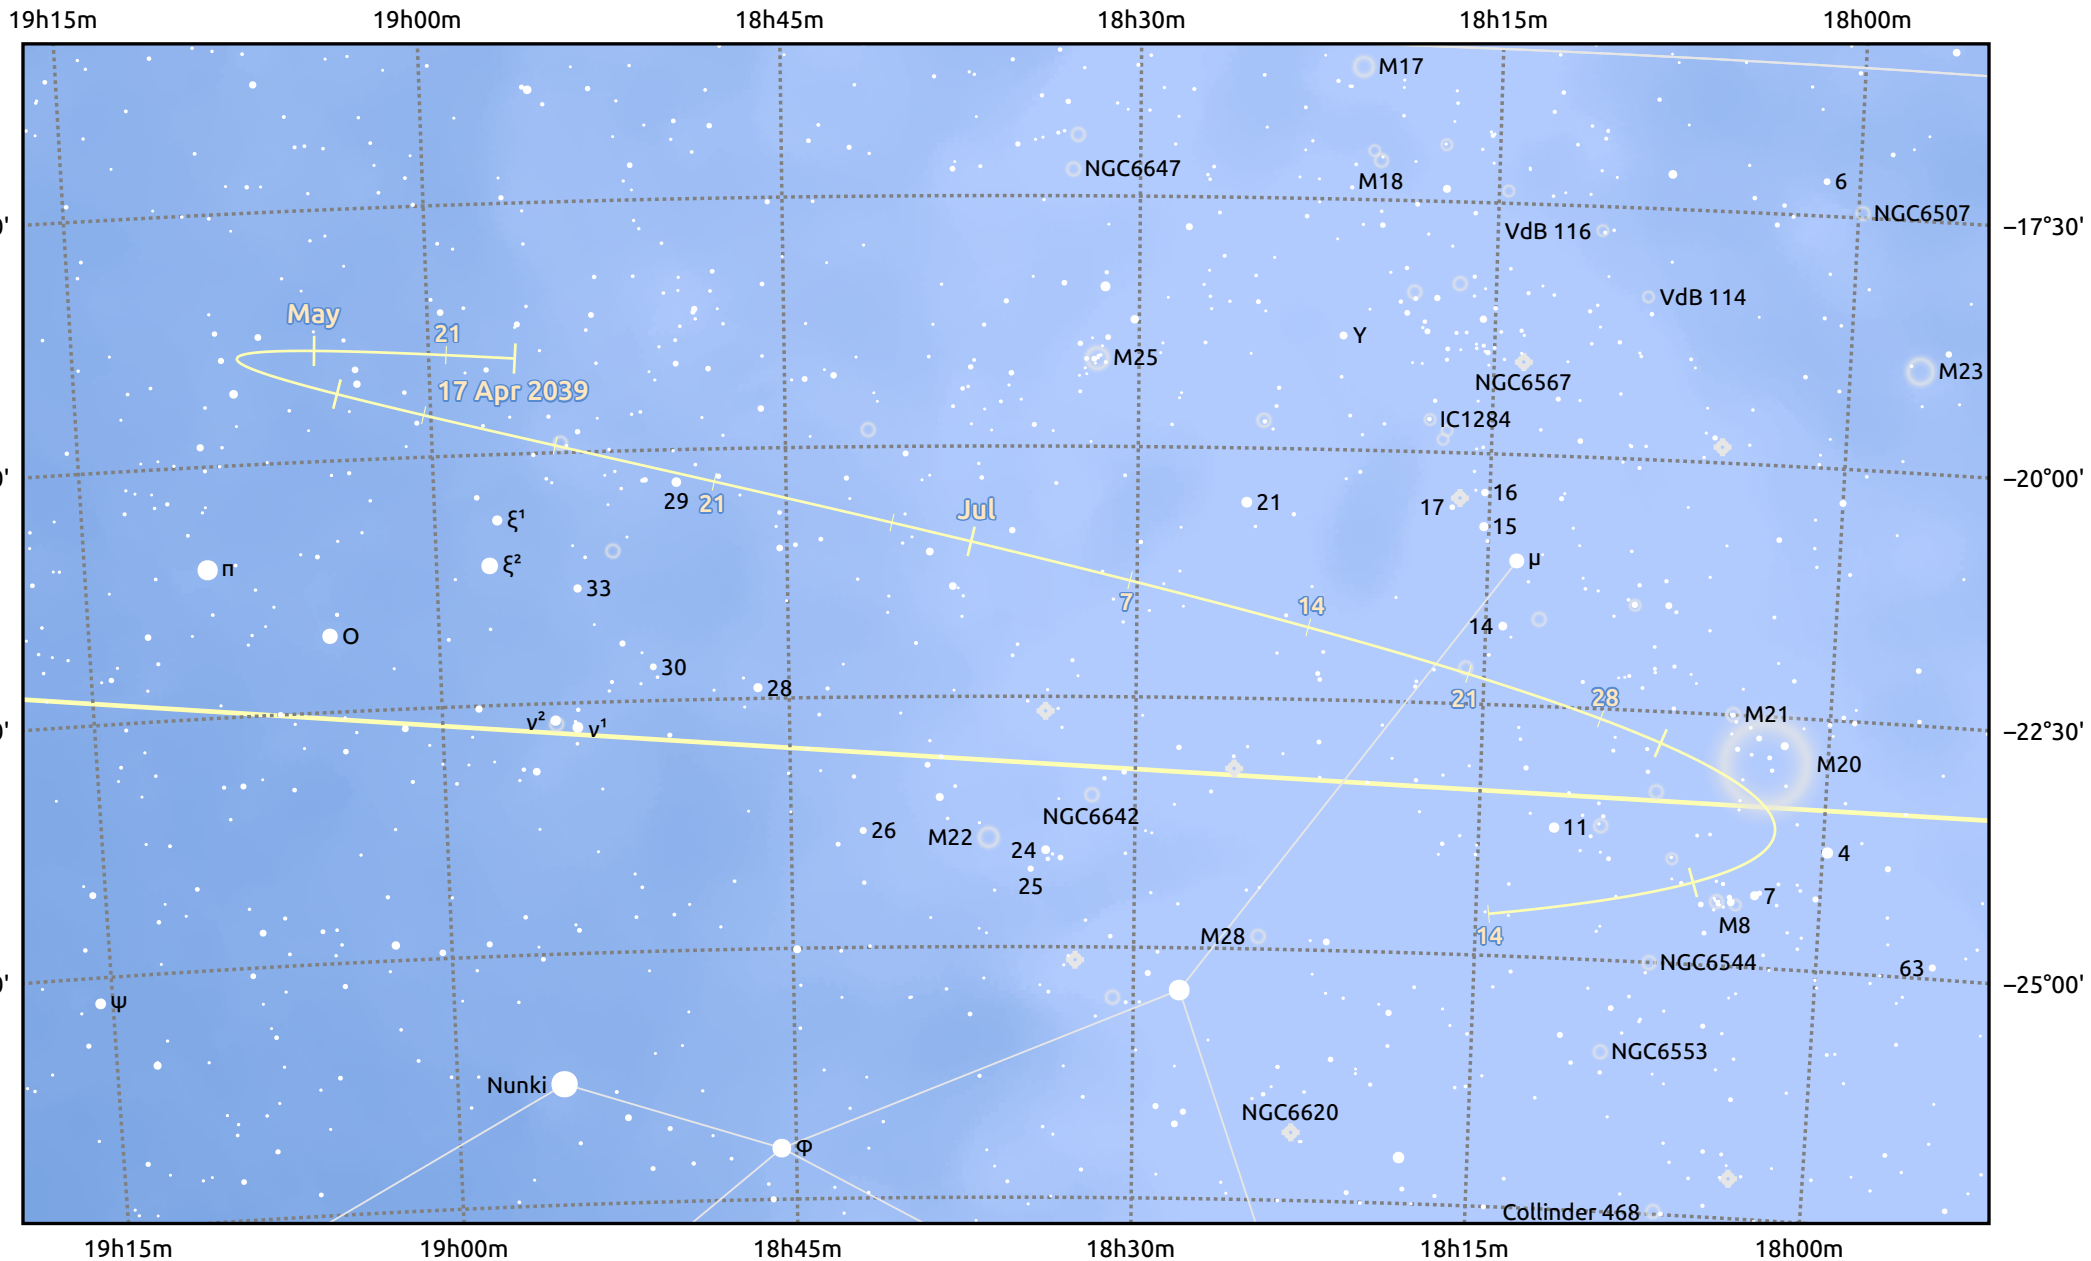

The path of Asteroid 8 Flora around opposition on 1 Jul 2039

© Dominic Ford 2011–2025. Date markers placed at midnight UTC. Downloaded from <https://in-the-sky.org>

Magnitude scale: 9.0 8.0 7.0 6.0 5.0 4.0 3.0 2.0

— Ecliptic Plane

Galaxy Bright nebula Open cluster Globular cluster Planetary nebula

Date	Mag	Phase
2039 May 1	10.9	96%
2039 May 31	10.1	98%
2039 Jun 1	10.1	98%
2039 Jul 1	9.2	100%
2039 Aug 1	9.9	98%
2039 Sep 1	10.5	95%