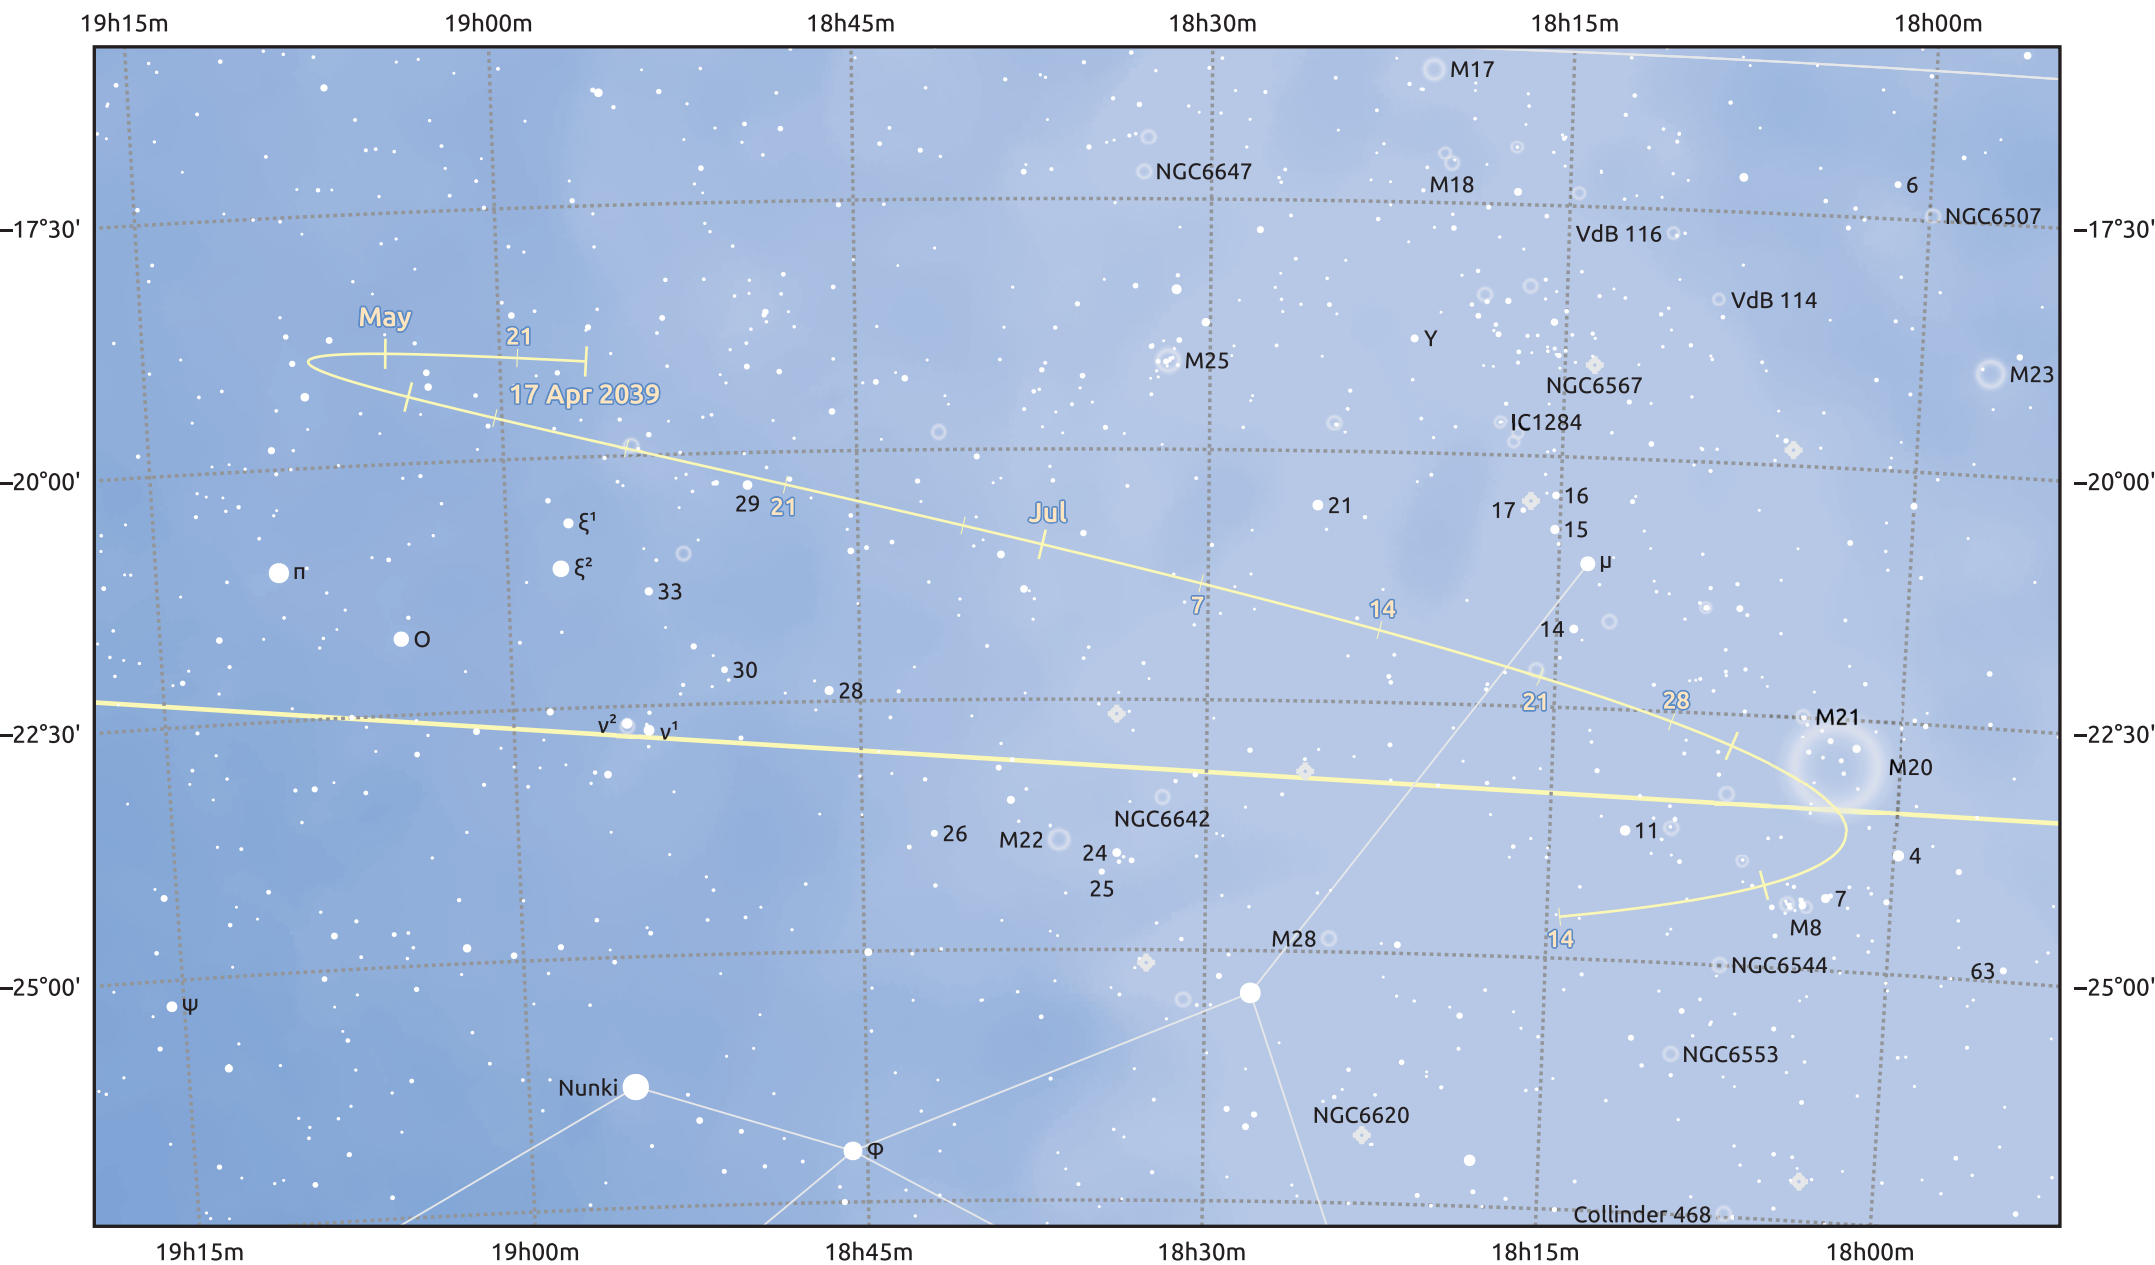

# The path of Asteroid 8 Flora around opposition on 1 Jul 2039

© Dominic Ford 2011–2025. Date markers placed at midnight UTC. Downloaded from <https://in-the-sky.org>

Magnitude scale: ● 9.0 ● 8.0 ● 7.0 ● 6.0 ● 5.0 ● 4.0 ● 3.0 ● 2.0

— Ecliptic Plane

Galaxy Bright nebula Open cluster Globular cluster Planetary nebula

Date	Mag	Phase
2039 May 1	10.9	96%
2039 May 31	10.1	98%
2039 Jun 1	10.1	98%
2039 Jul 1	9.2	100%
2039 Aug 1	9.9	98%
2039 Sep 1	10.5	95%