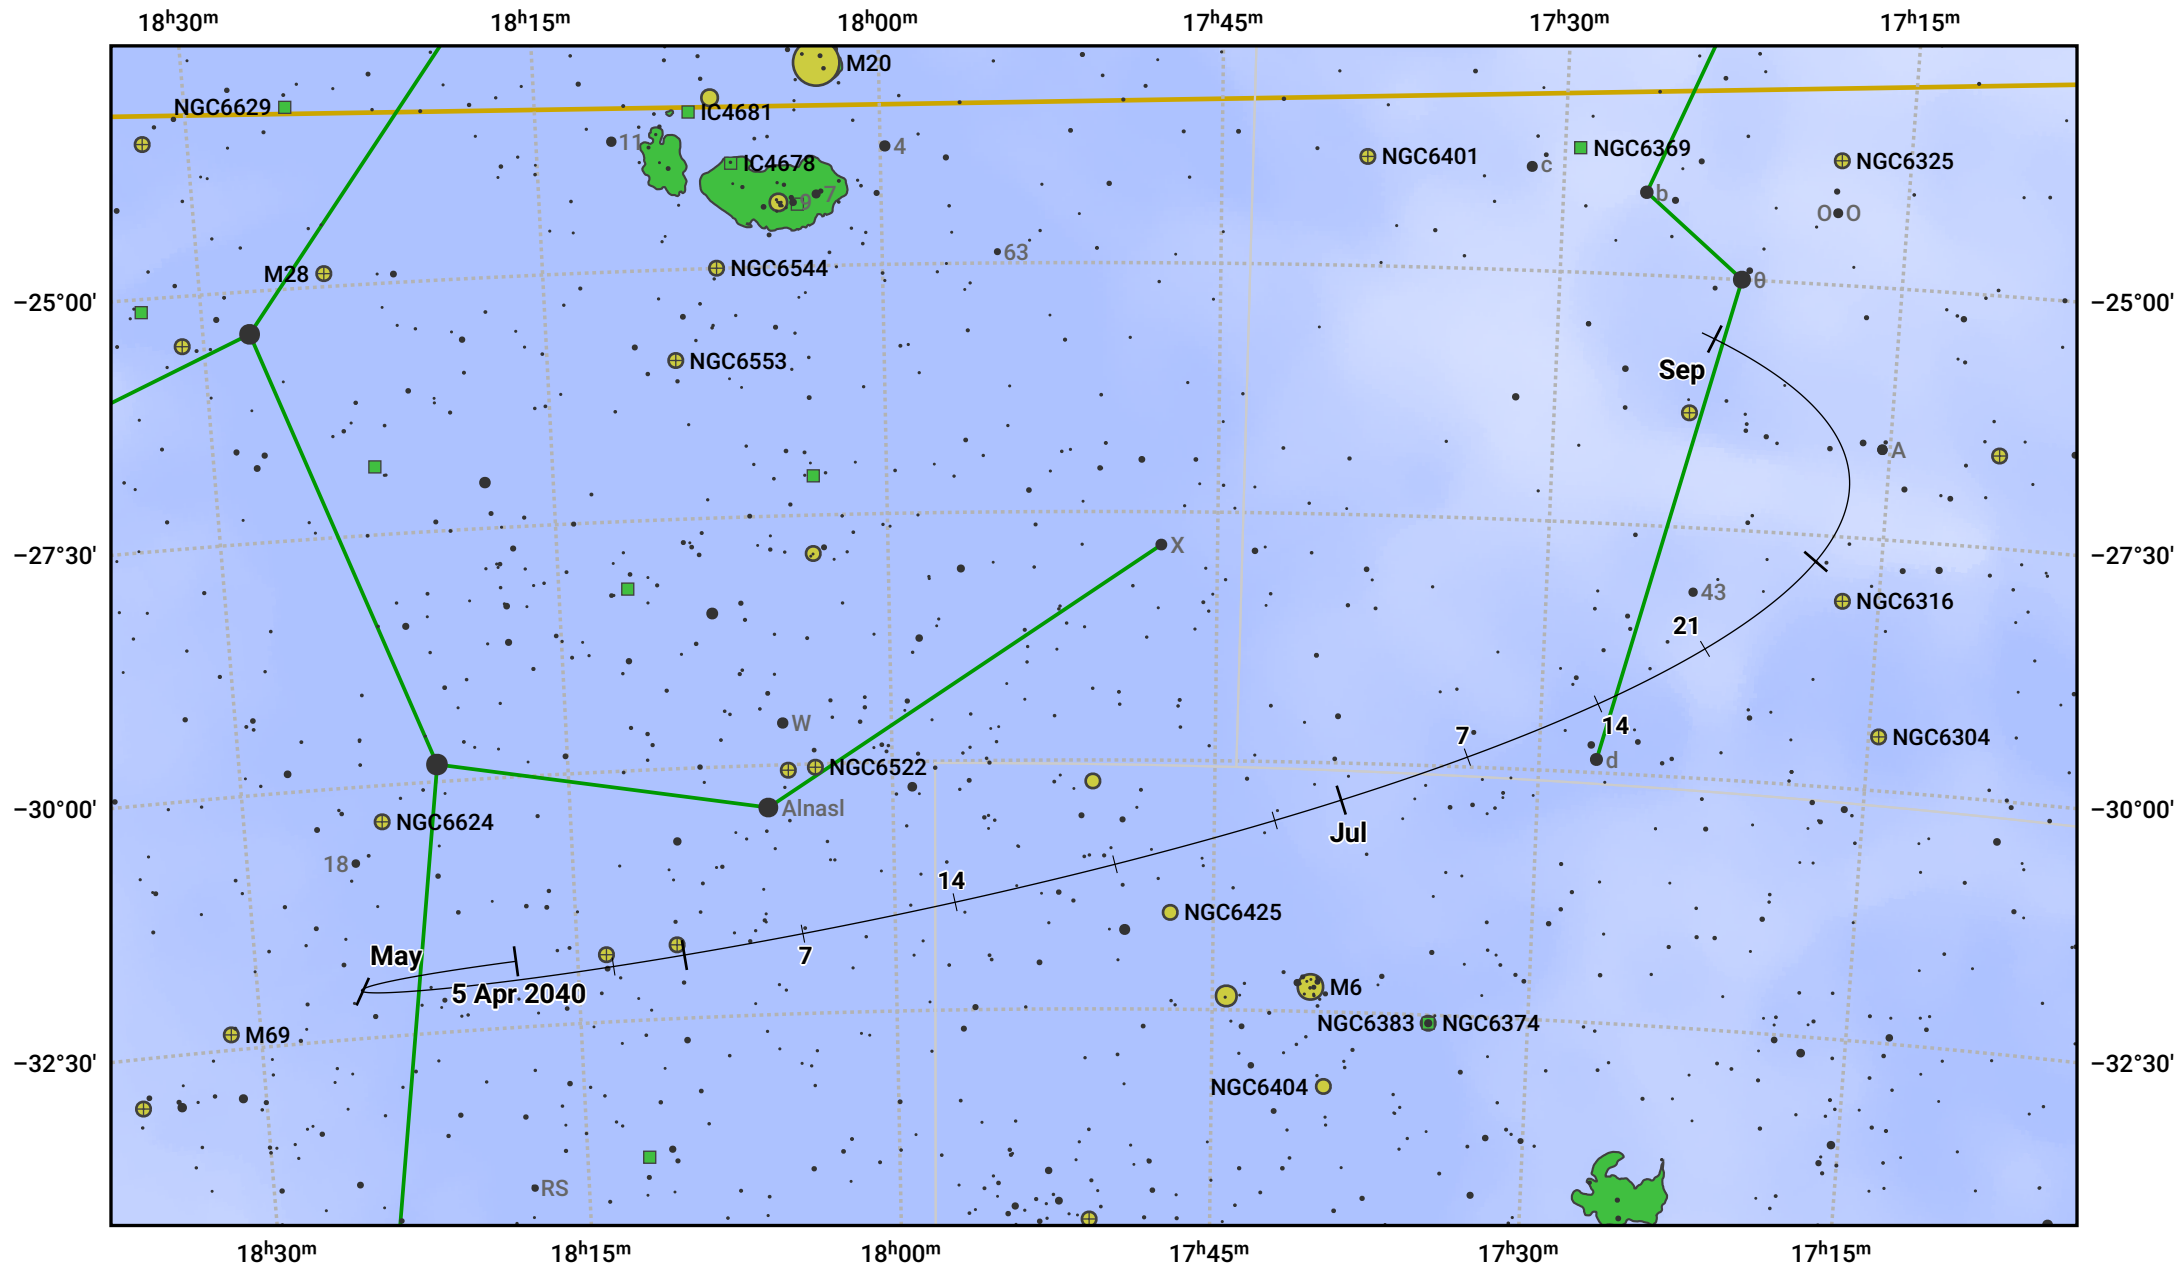

# The path of Asteroid 15 Eunomia around opposition on 19 Jun 2040

© Dominic Ford 2011–2024. Date markers placed at midnight UTC. Downloaded from <https://in-the-sky.org>

Magnitude scale: • 9.0 • 8.0 • 7.0 • 6.0 • 5.0 • 4.0 • 3.0 • 2.0

— Ecliptic Plane

● Galaxy ■ Bright nebula ● Open cluster ⊕ Globular cluster

Date	Mag
2040 May 1	10.4
2040 May 27	9.8
2040 Jun 1	9.7
2040 Jul 1	9.4
2040 Aug 1	10.0
2040 Sep 1	10.4