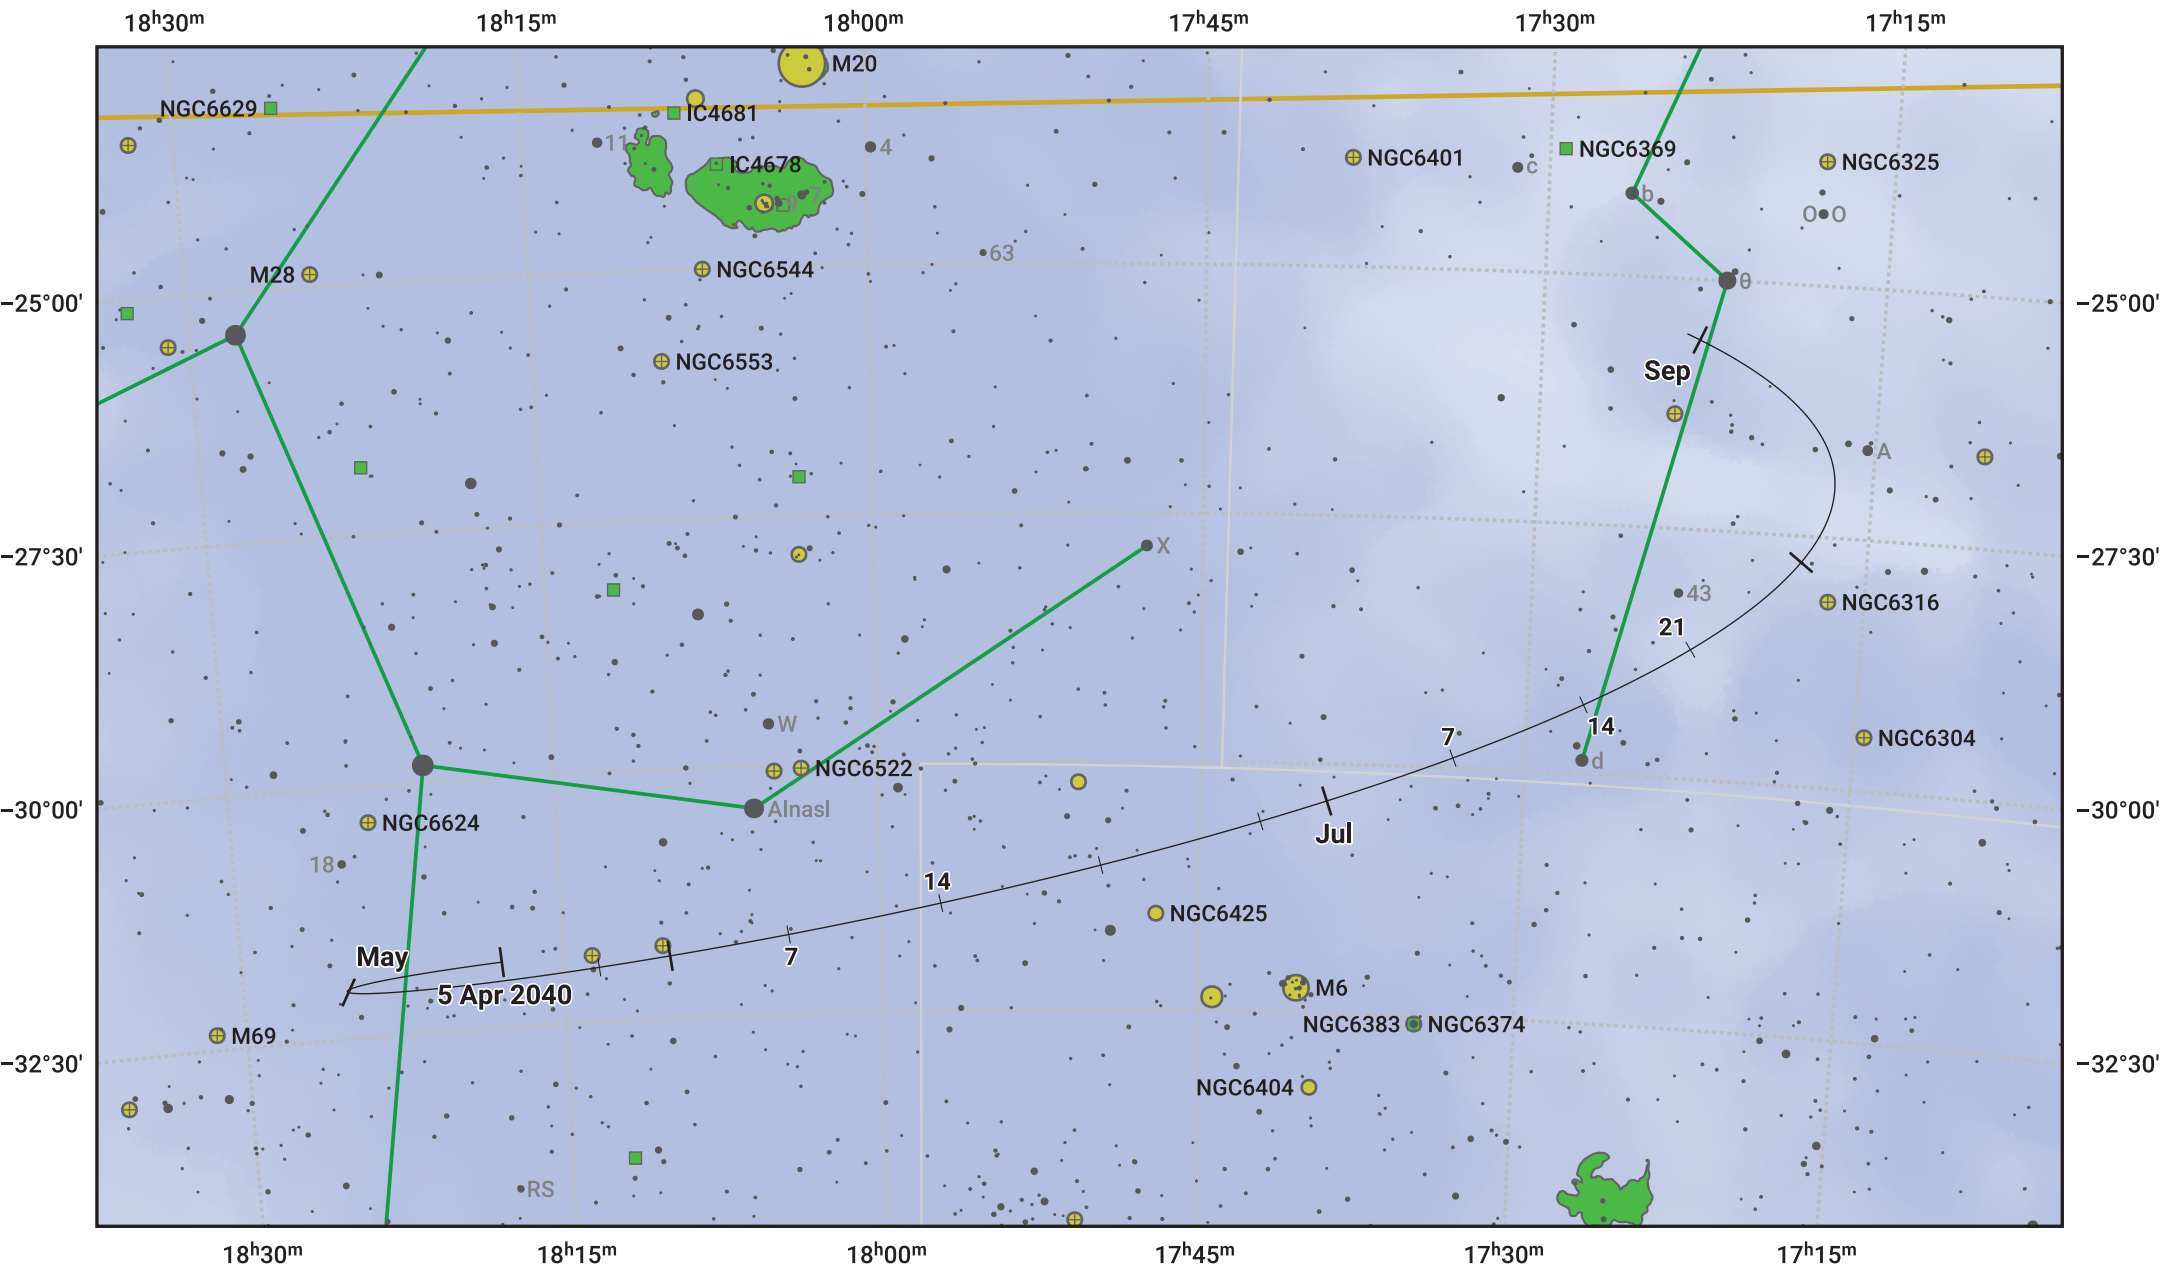

The path of Asteroid 15 Eunomia around opposition on 19 Jun 2040

© Dominic Ford 2011–2024. Date markers placed at midnight UTC. Downloaded from <https://in-the-sky.org>

Magnitude scale: 9.0 8.0 7.0 6.0 5.0 4.0 3.0 2.0

— Ecliptic Plane

- Galaxy
- Bright nebula
- Open cluster
- ⊕ Globular cluster

Date	Mag
2040 May 1	10.4
2040 May 27	9.8
2040 Jun 1	9.7
2040 Jul 1	9.4
2040 Aug 1	10.0
2040 Sep 1	10.4