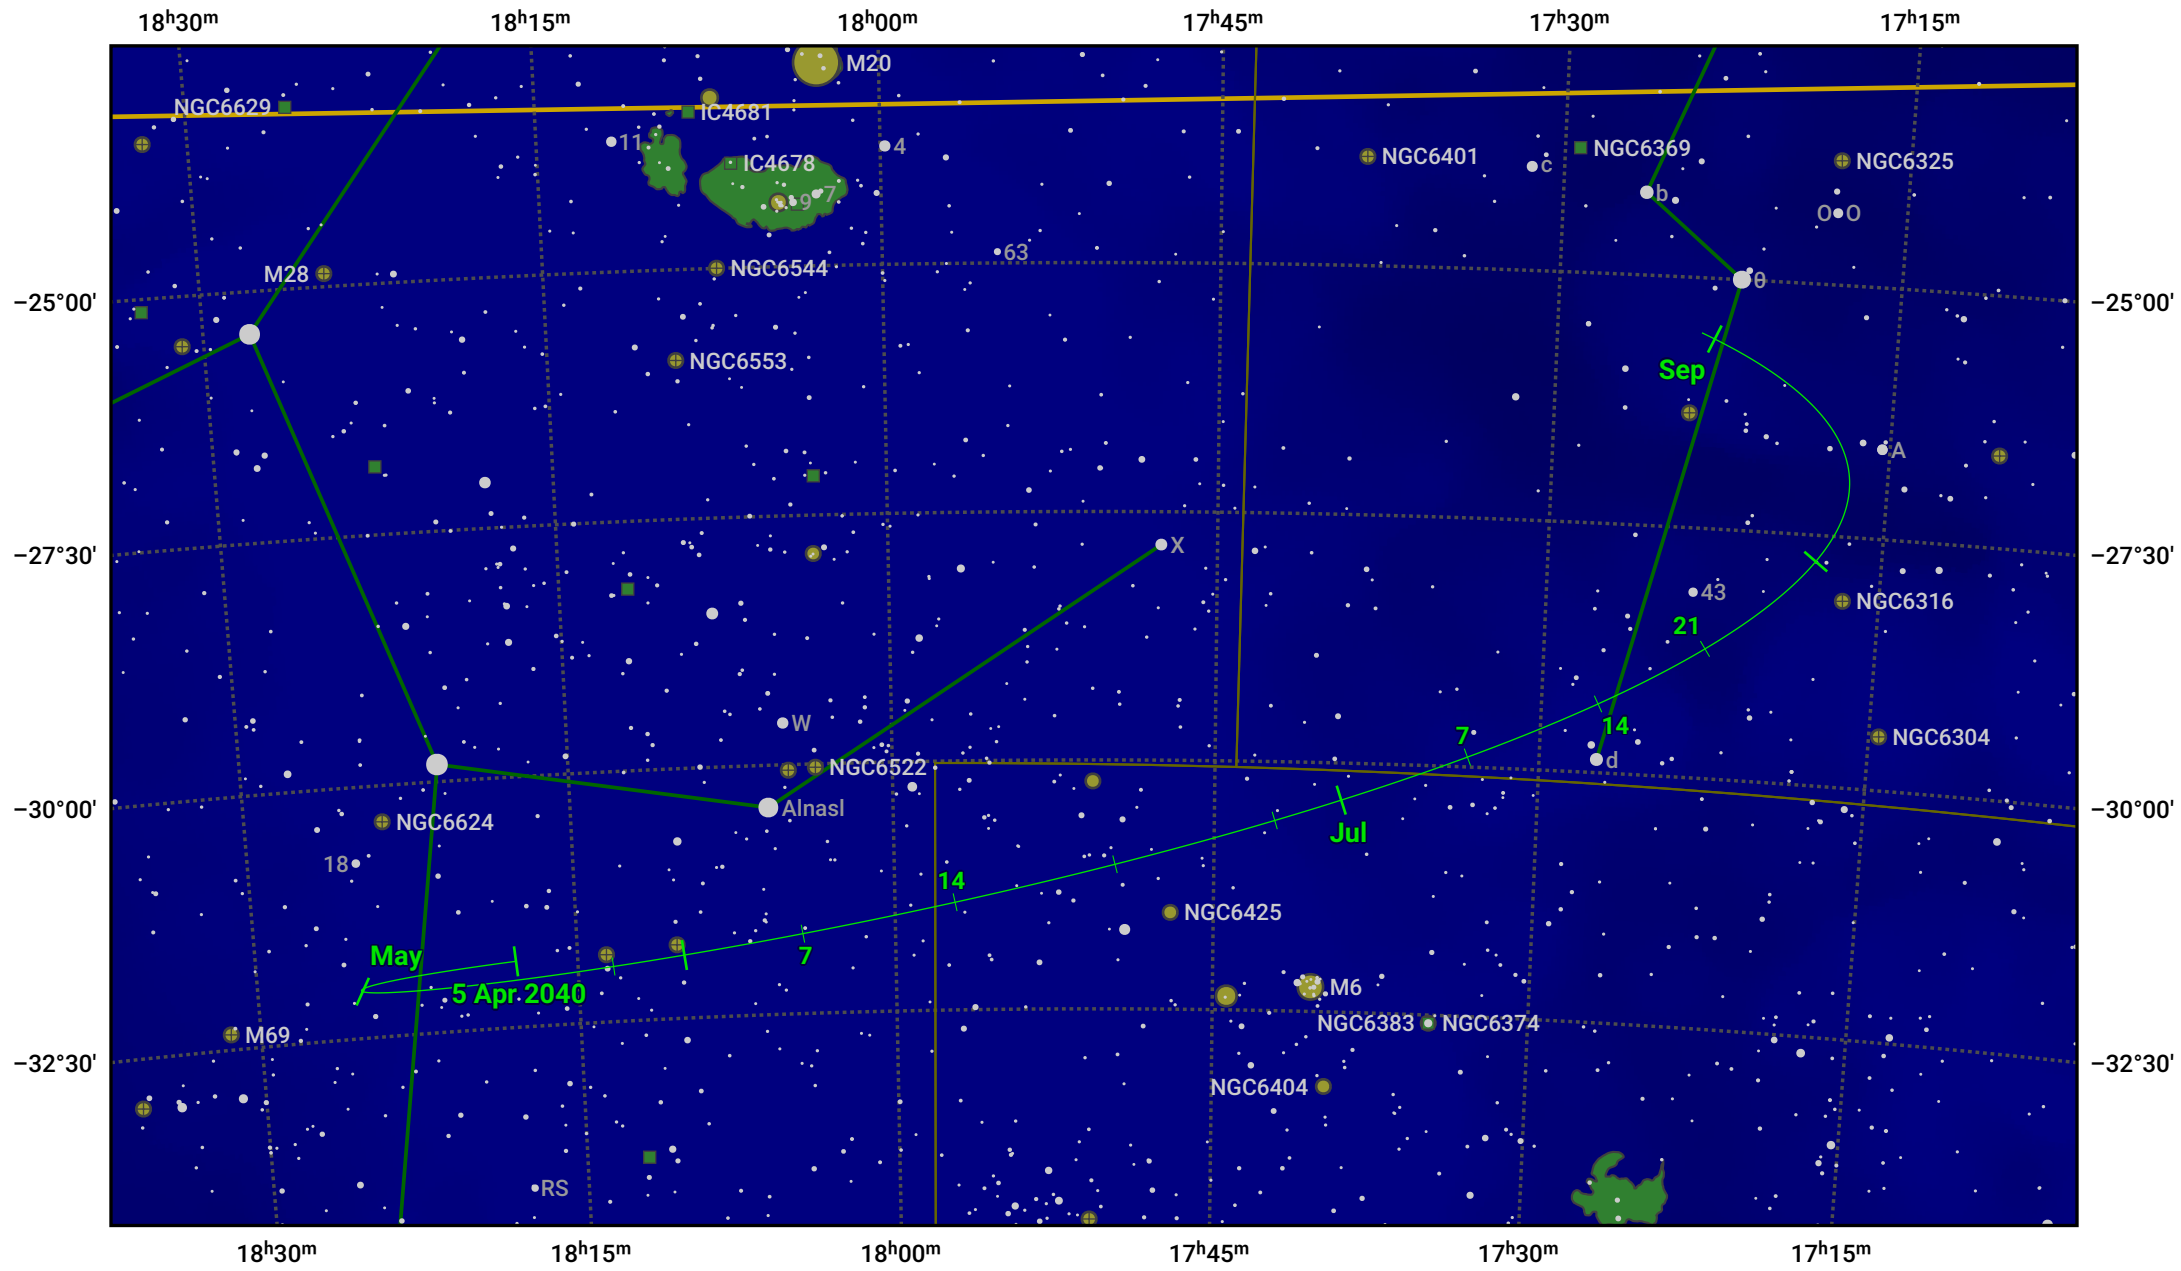

The path of Asteroid 15 Eunomia around opposition on 19 Jun 2040

© Dominic Ford 2011–2024. Date markers placed at midnight UTC. Downloaded from <https://in-the-sky.org>

Magnitude scale: 9.0 8.0 7.0 6.0 5.0 4.0 3.0 2.0

— Ecliptic Plane

Galaxy Bright nebula Open cluster Globular cluster

Date	Mag
2040 May 1	10.4
2040 May 27	9.8
2040 Jun 1	9.7
2040 Jul 1	9.4
2040 Aug 1	10.0
2040 Sep 1	10.4