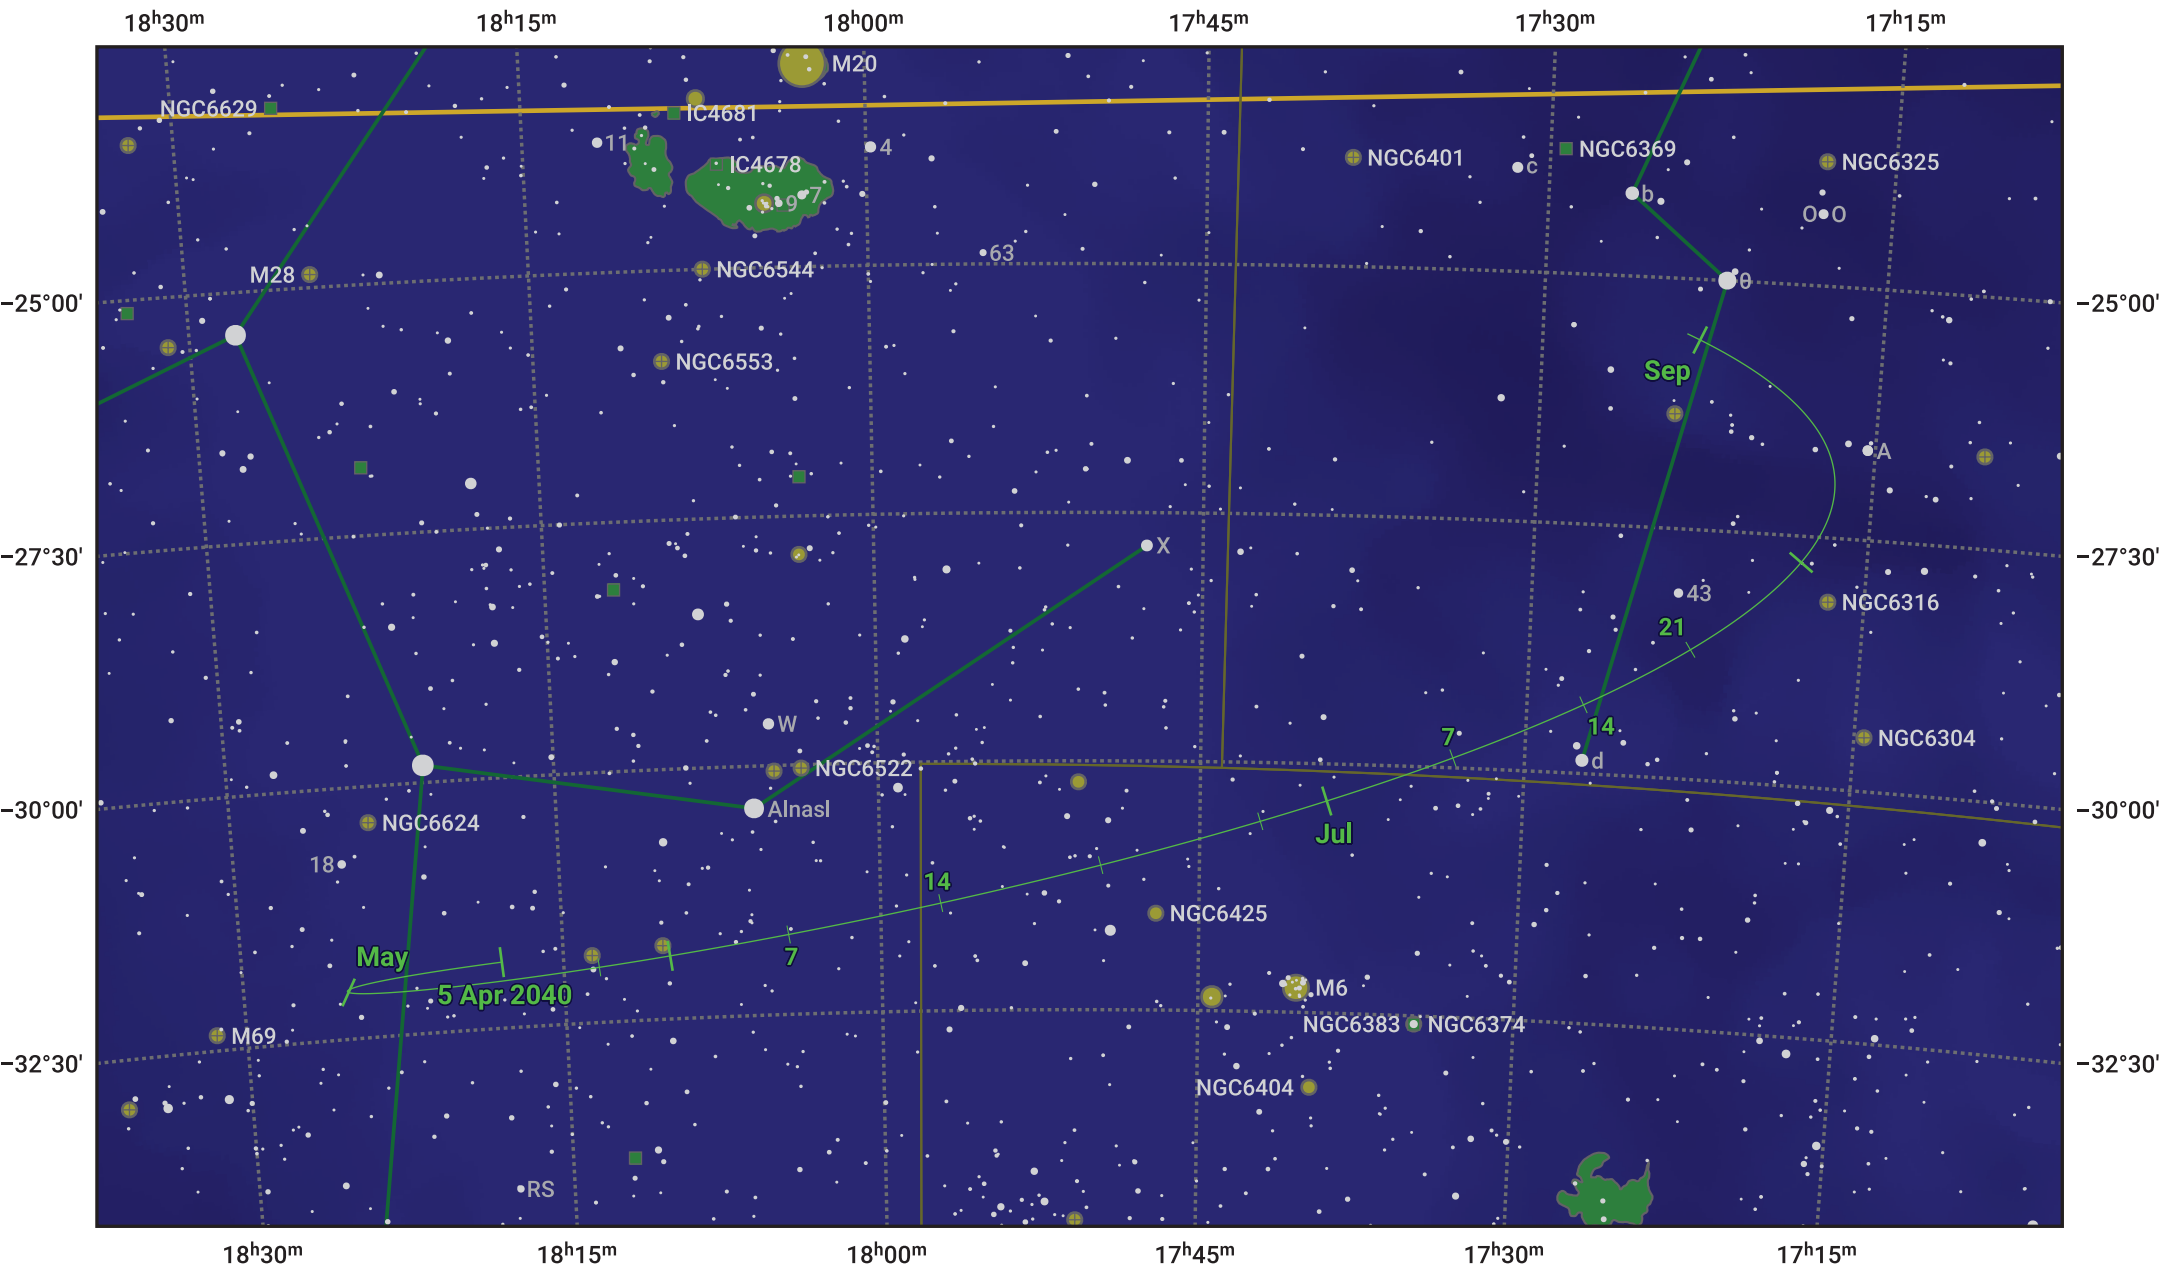

# The path of Asteroid 15 Eunomia around opposition on 19 Jun 2040

© Dominic Ford 2011–2024. Date markers placed at midnight UTC. Downloaded from <https://in-the-sky.org>

Magnitude scale:  9.0  8.0  7.0  6.0  5.0  4.0  3.0  2.0

Ecliptic Plane

Galaxy  Bright nebula  Open cluster  Globular cluster

Date	Mag
2040 May 1	10.4
2040 May 27	9.8
2040 Jun 1	9.7
2040 Jul 1	9.4
2040 Aug 1	10.0
2040 Sep 1	10.4