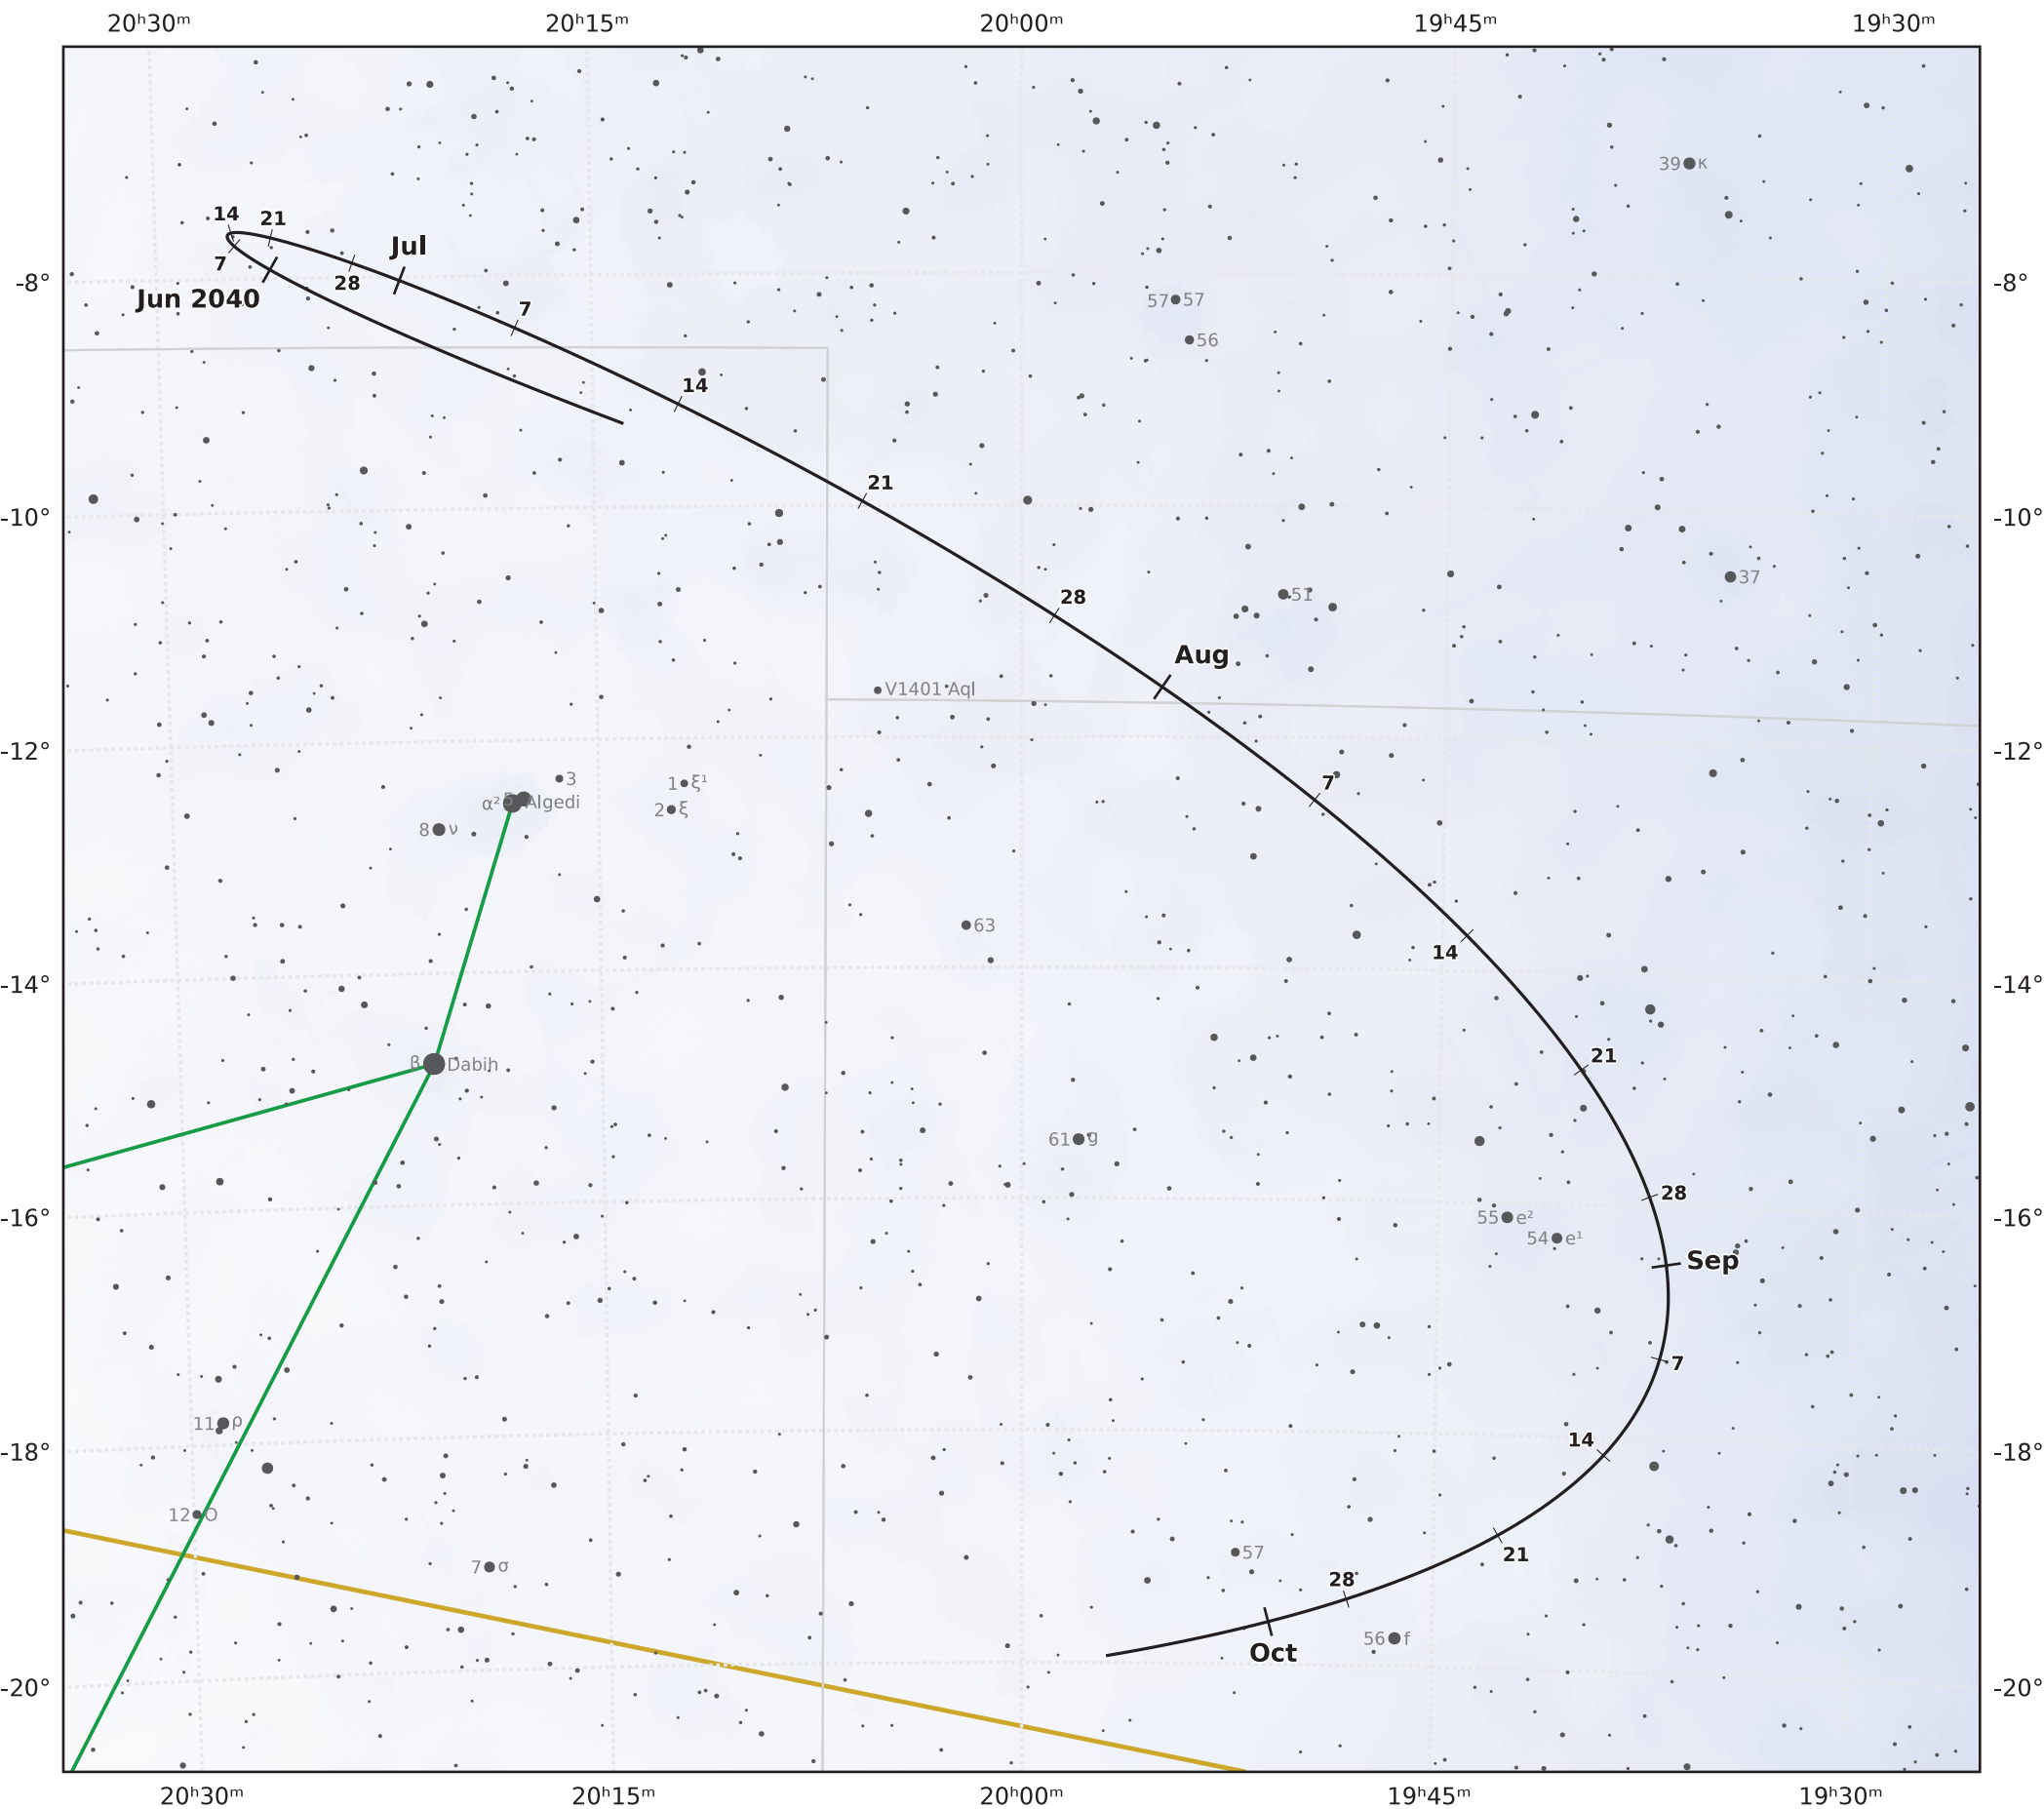

The path of Asteroid 18 Melpomene around opposition on 24 Jul 2040

Magnitude scale: -9.5 -9.0 -8.5 -8.0 -7.5 -7.0 -6.5 -6.0 -5.5 -5.0 -4.5 -4.0 -3.5 -3.0

— Ecliptic Plane