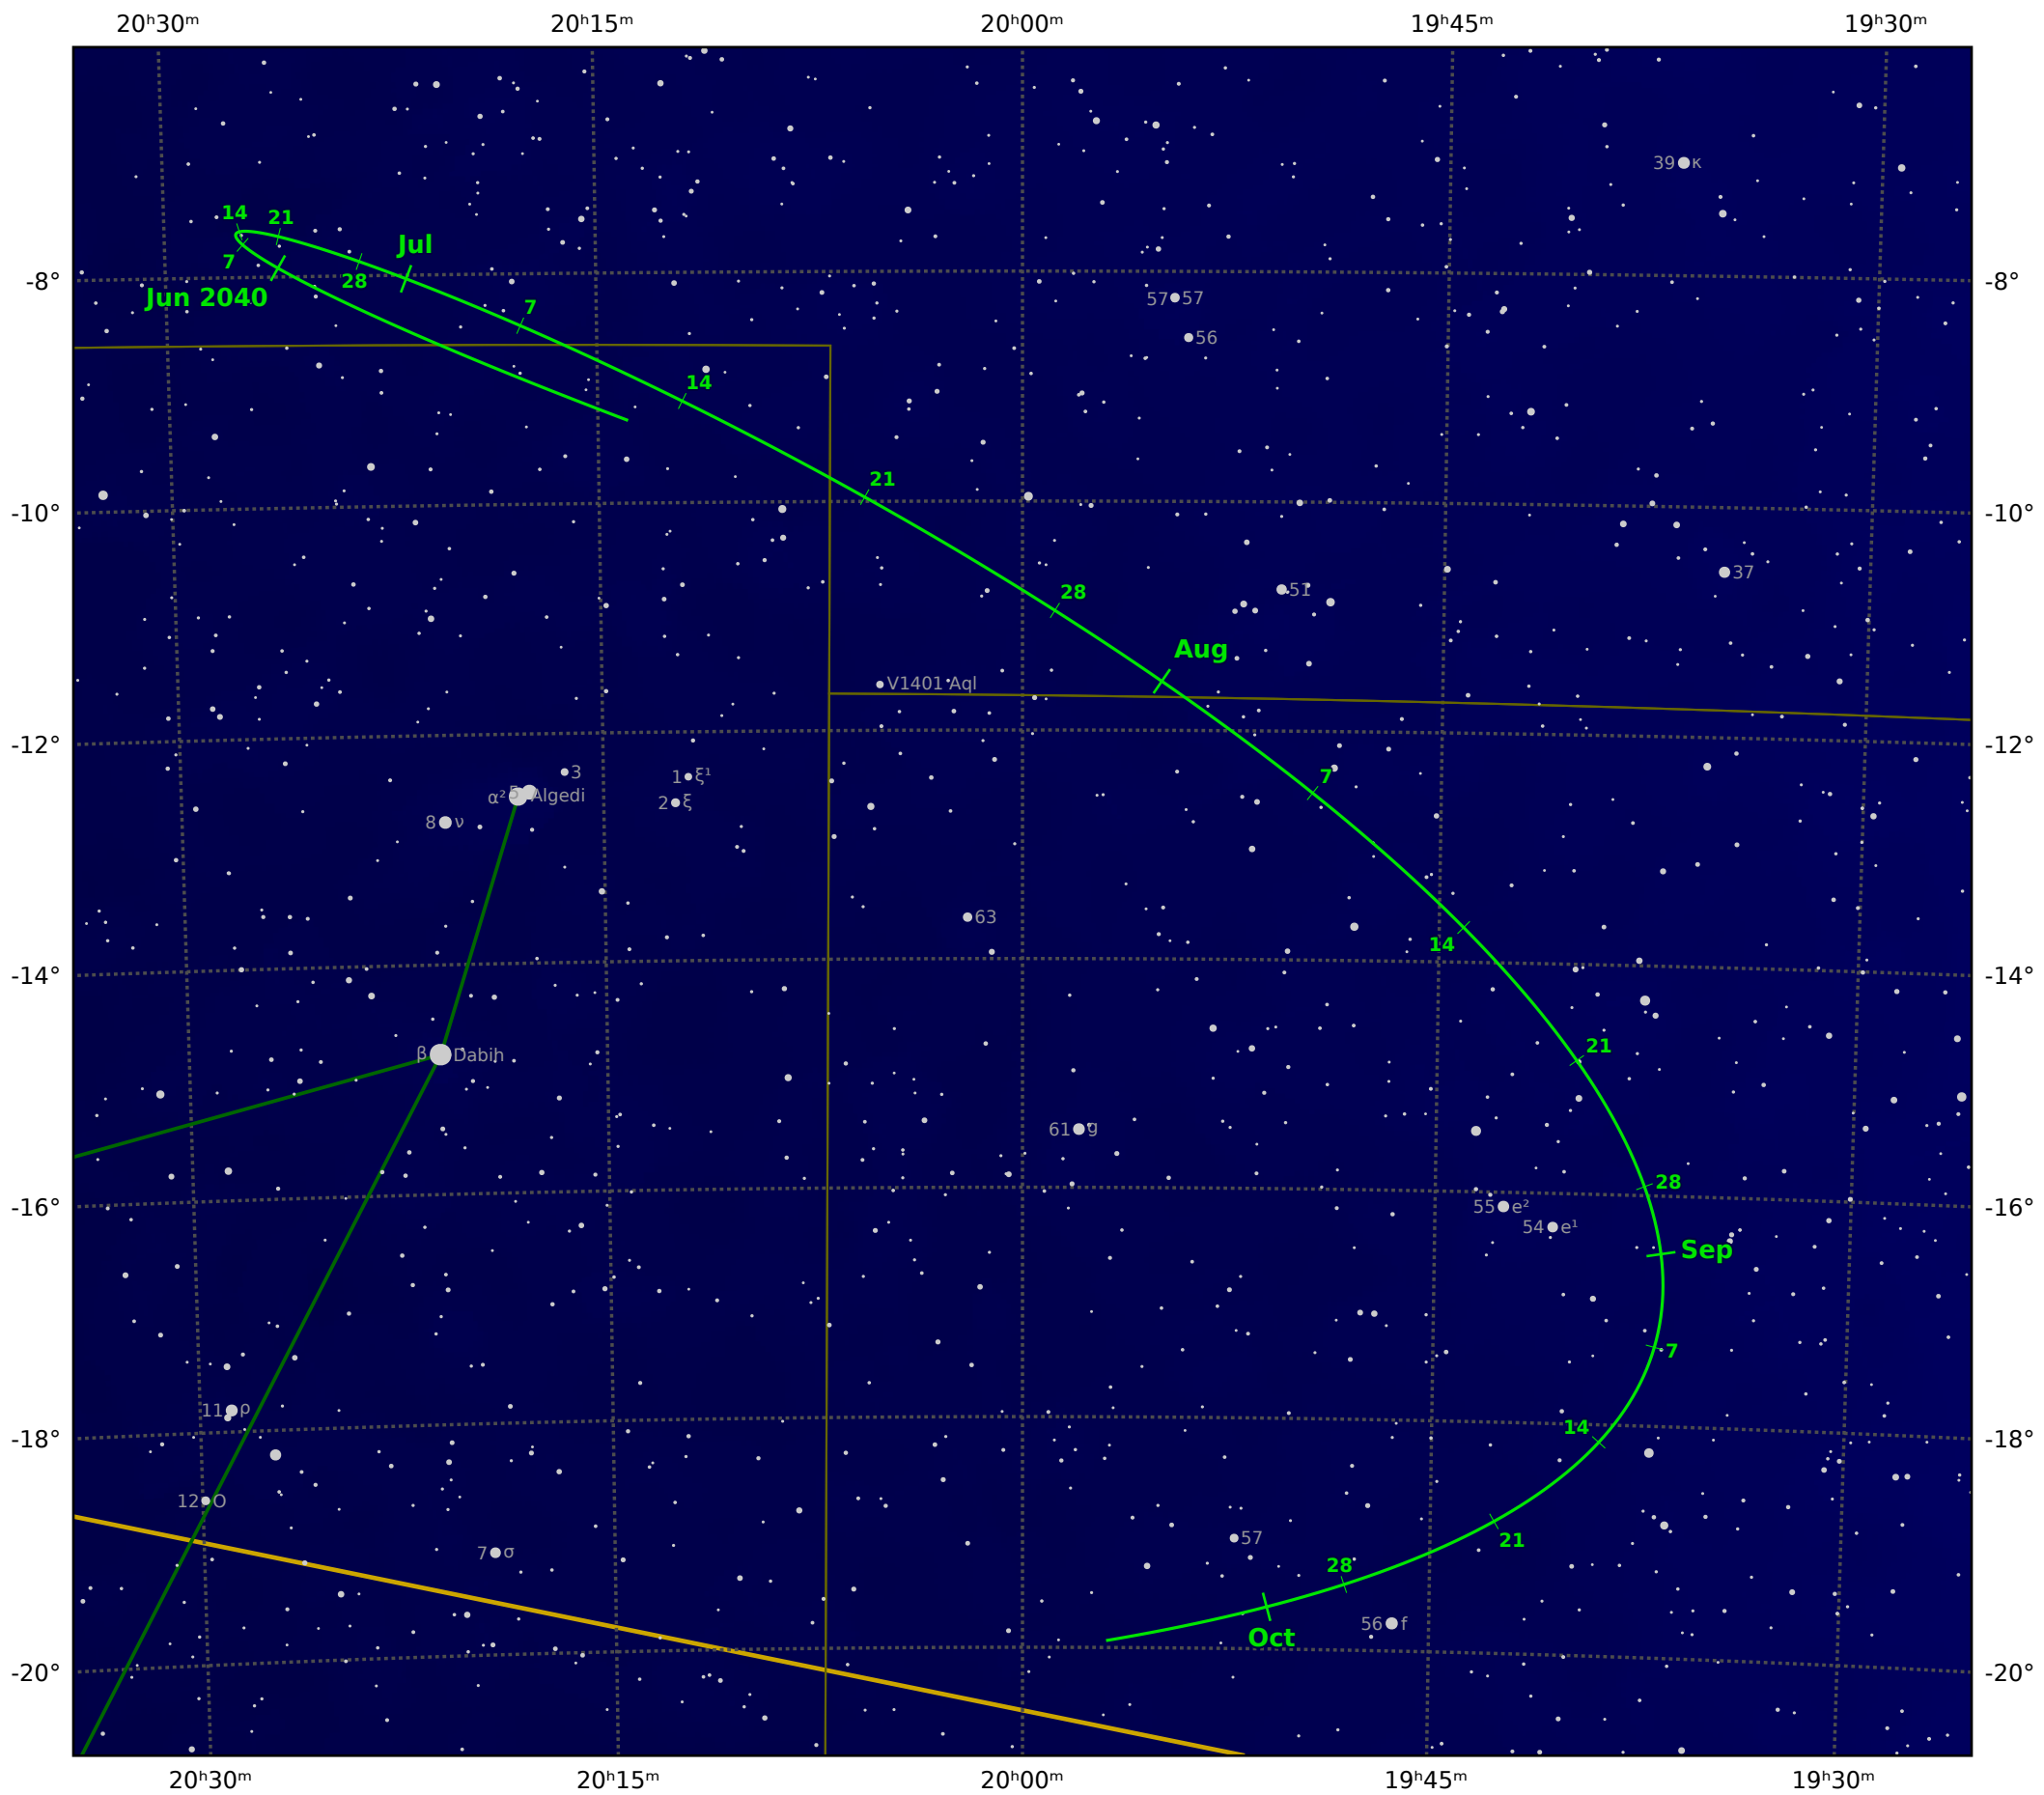

# The path of Asteroid 18 Melpomene around opposition on 24 Jul 2040

© Dominic Ford 2011-2021. Downloaded from <https://in-the-sky.org>

Magnitude scale: -9.5 -9.0 -8.5 -8.0 -7.5 -7.0 -6.5 -6.0 -5.5 -5.0 -4.5 -4.0 -3.5 -3.0

— Ecliptic Plane