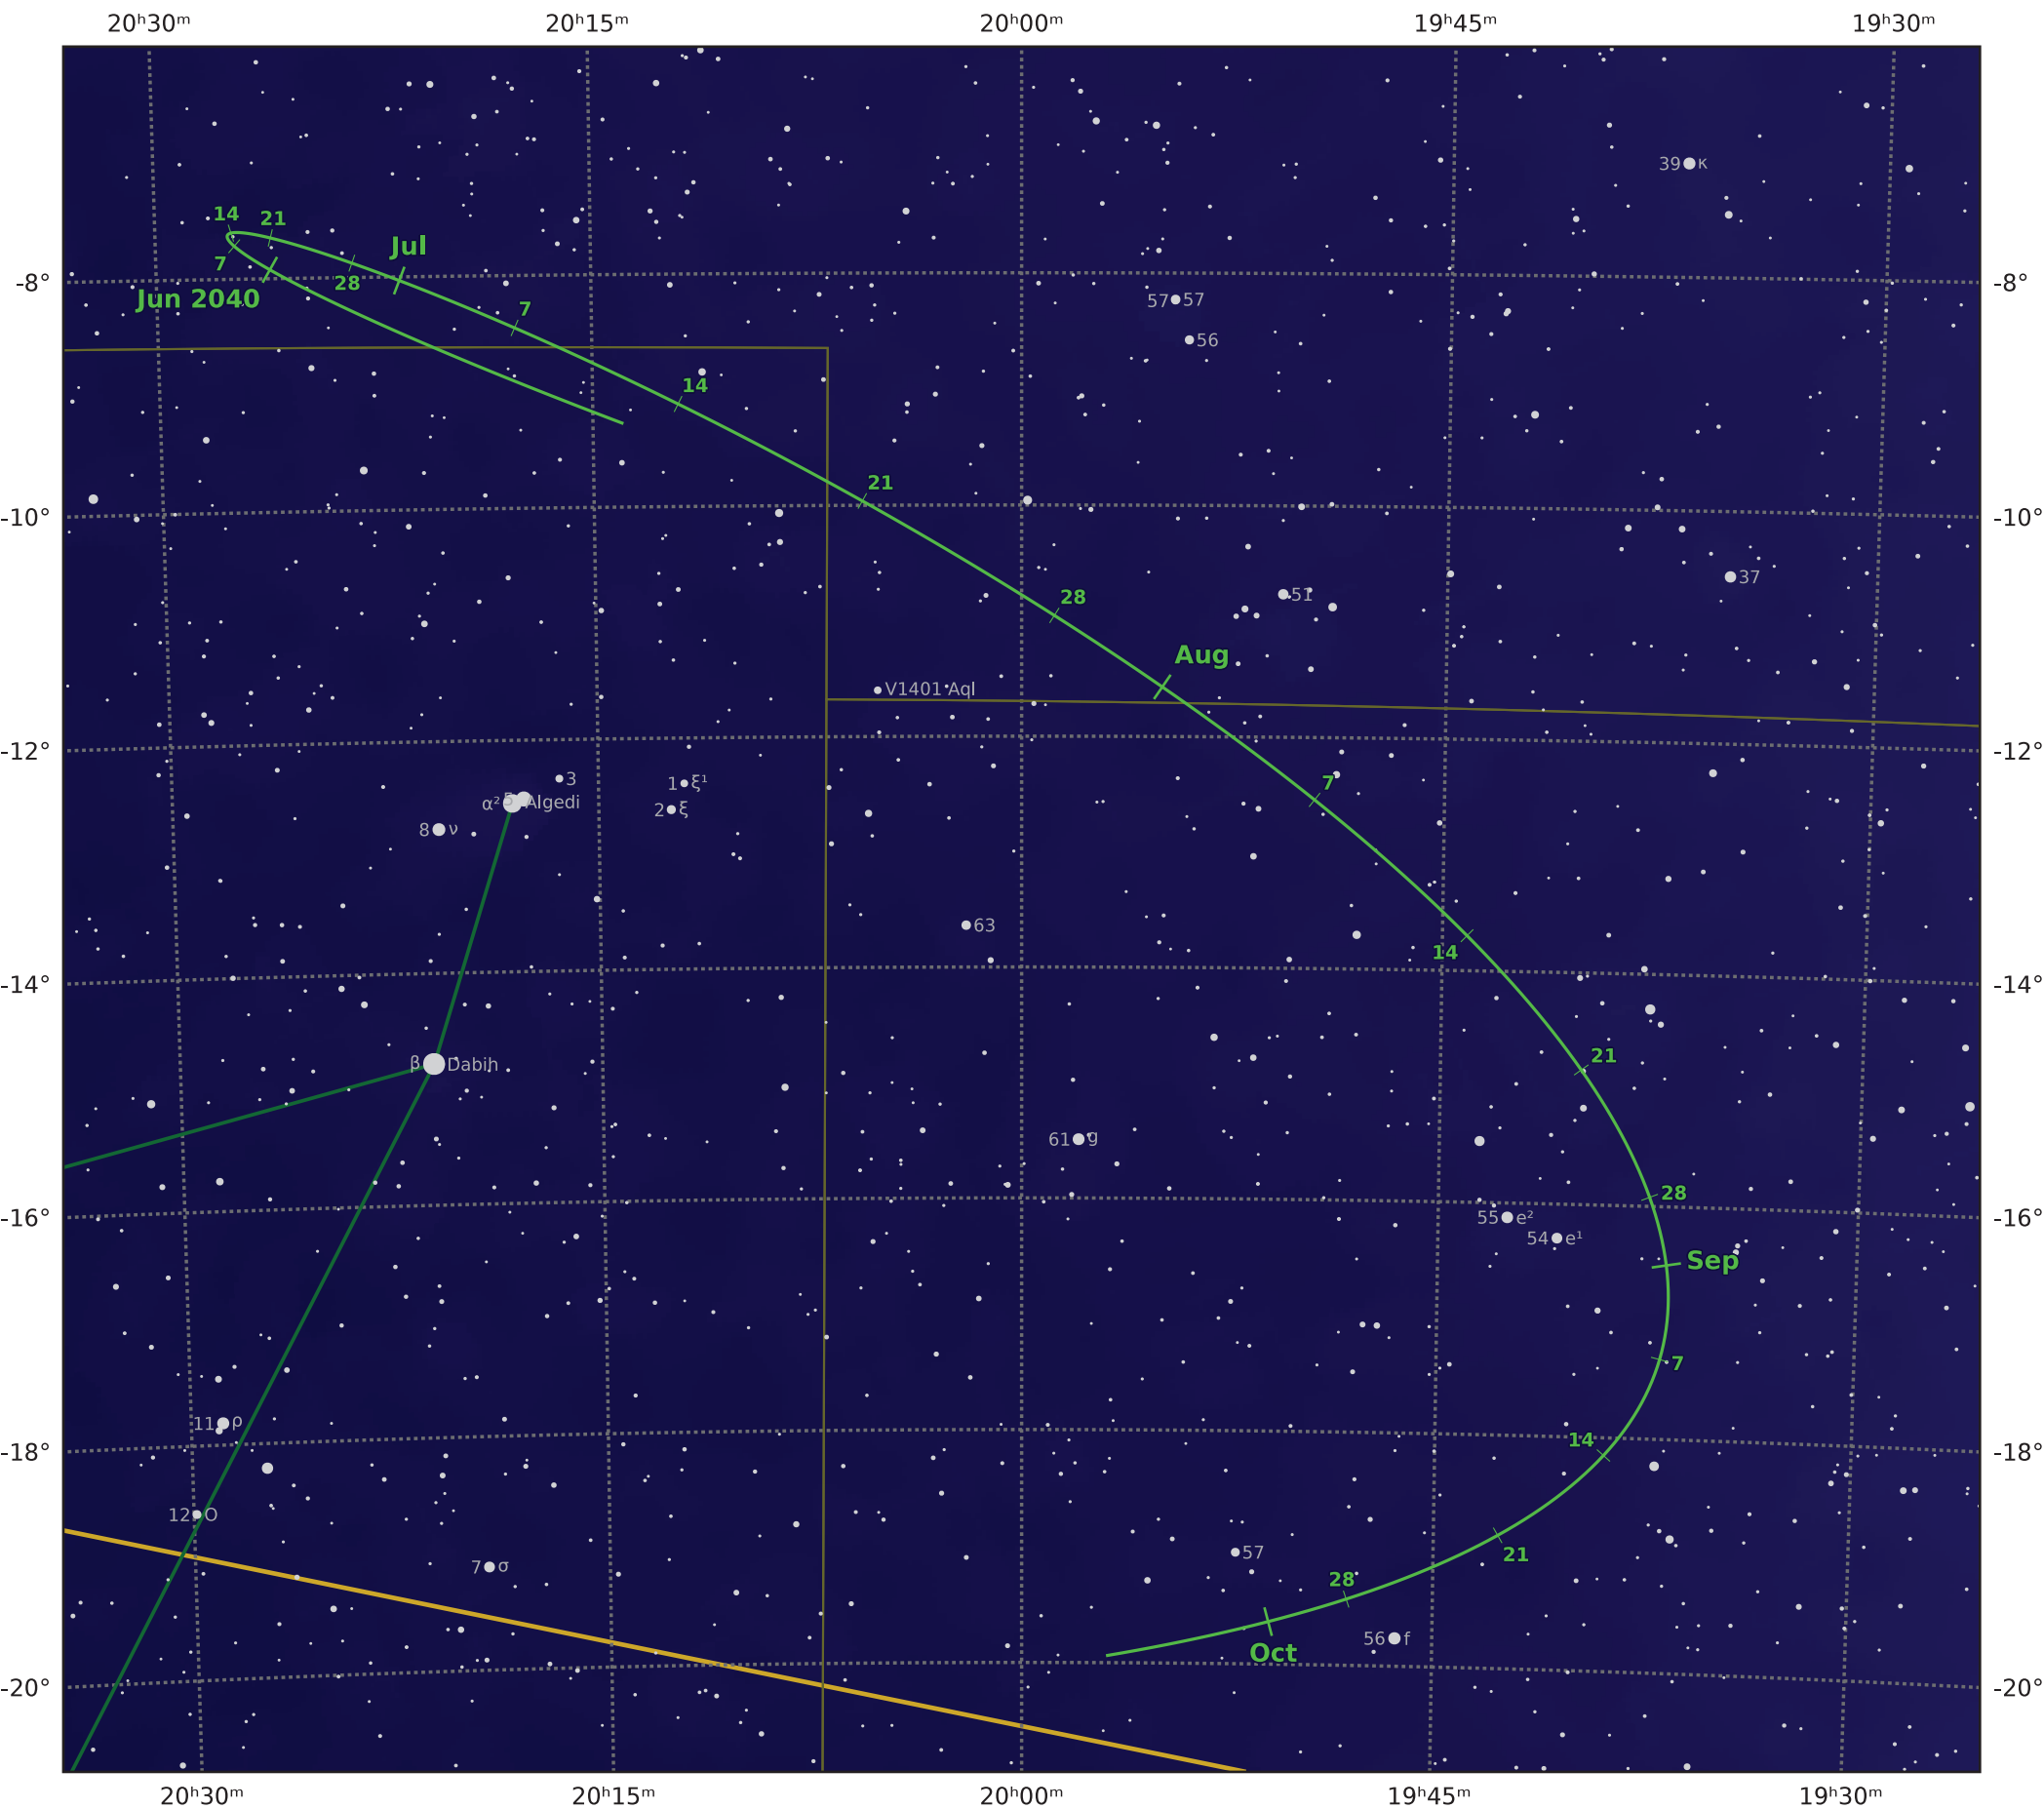

The path of Asteroid 18 Melpomene around opposition on 24 Jul 2040

© Dominic Ford 2011-2021. Downloaded from <https://in-the-sky.org>

Magnitude scale: -9.5 -9.0 -8.5 -8.0 -7.5 -7.0 -6.5 -6.0 -5.5 -5.0 -4.5 -4.0 -3.5 -3.0

— Ecliptic Plane