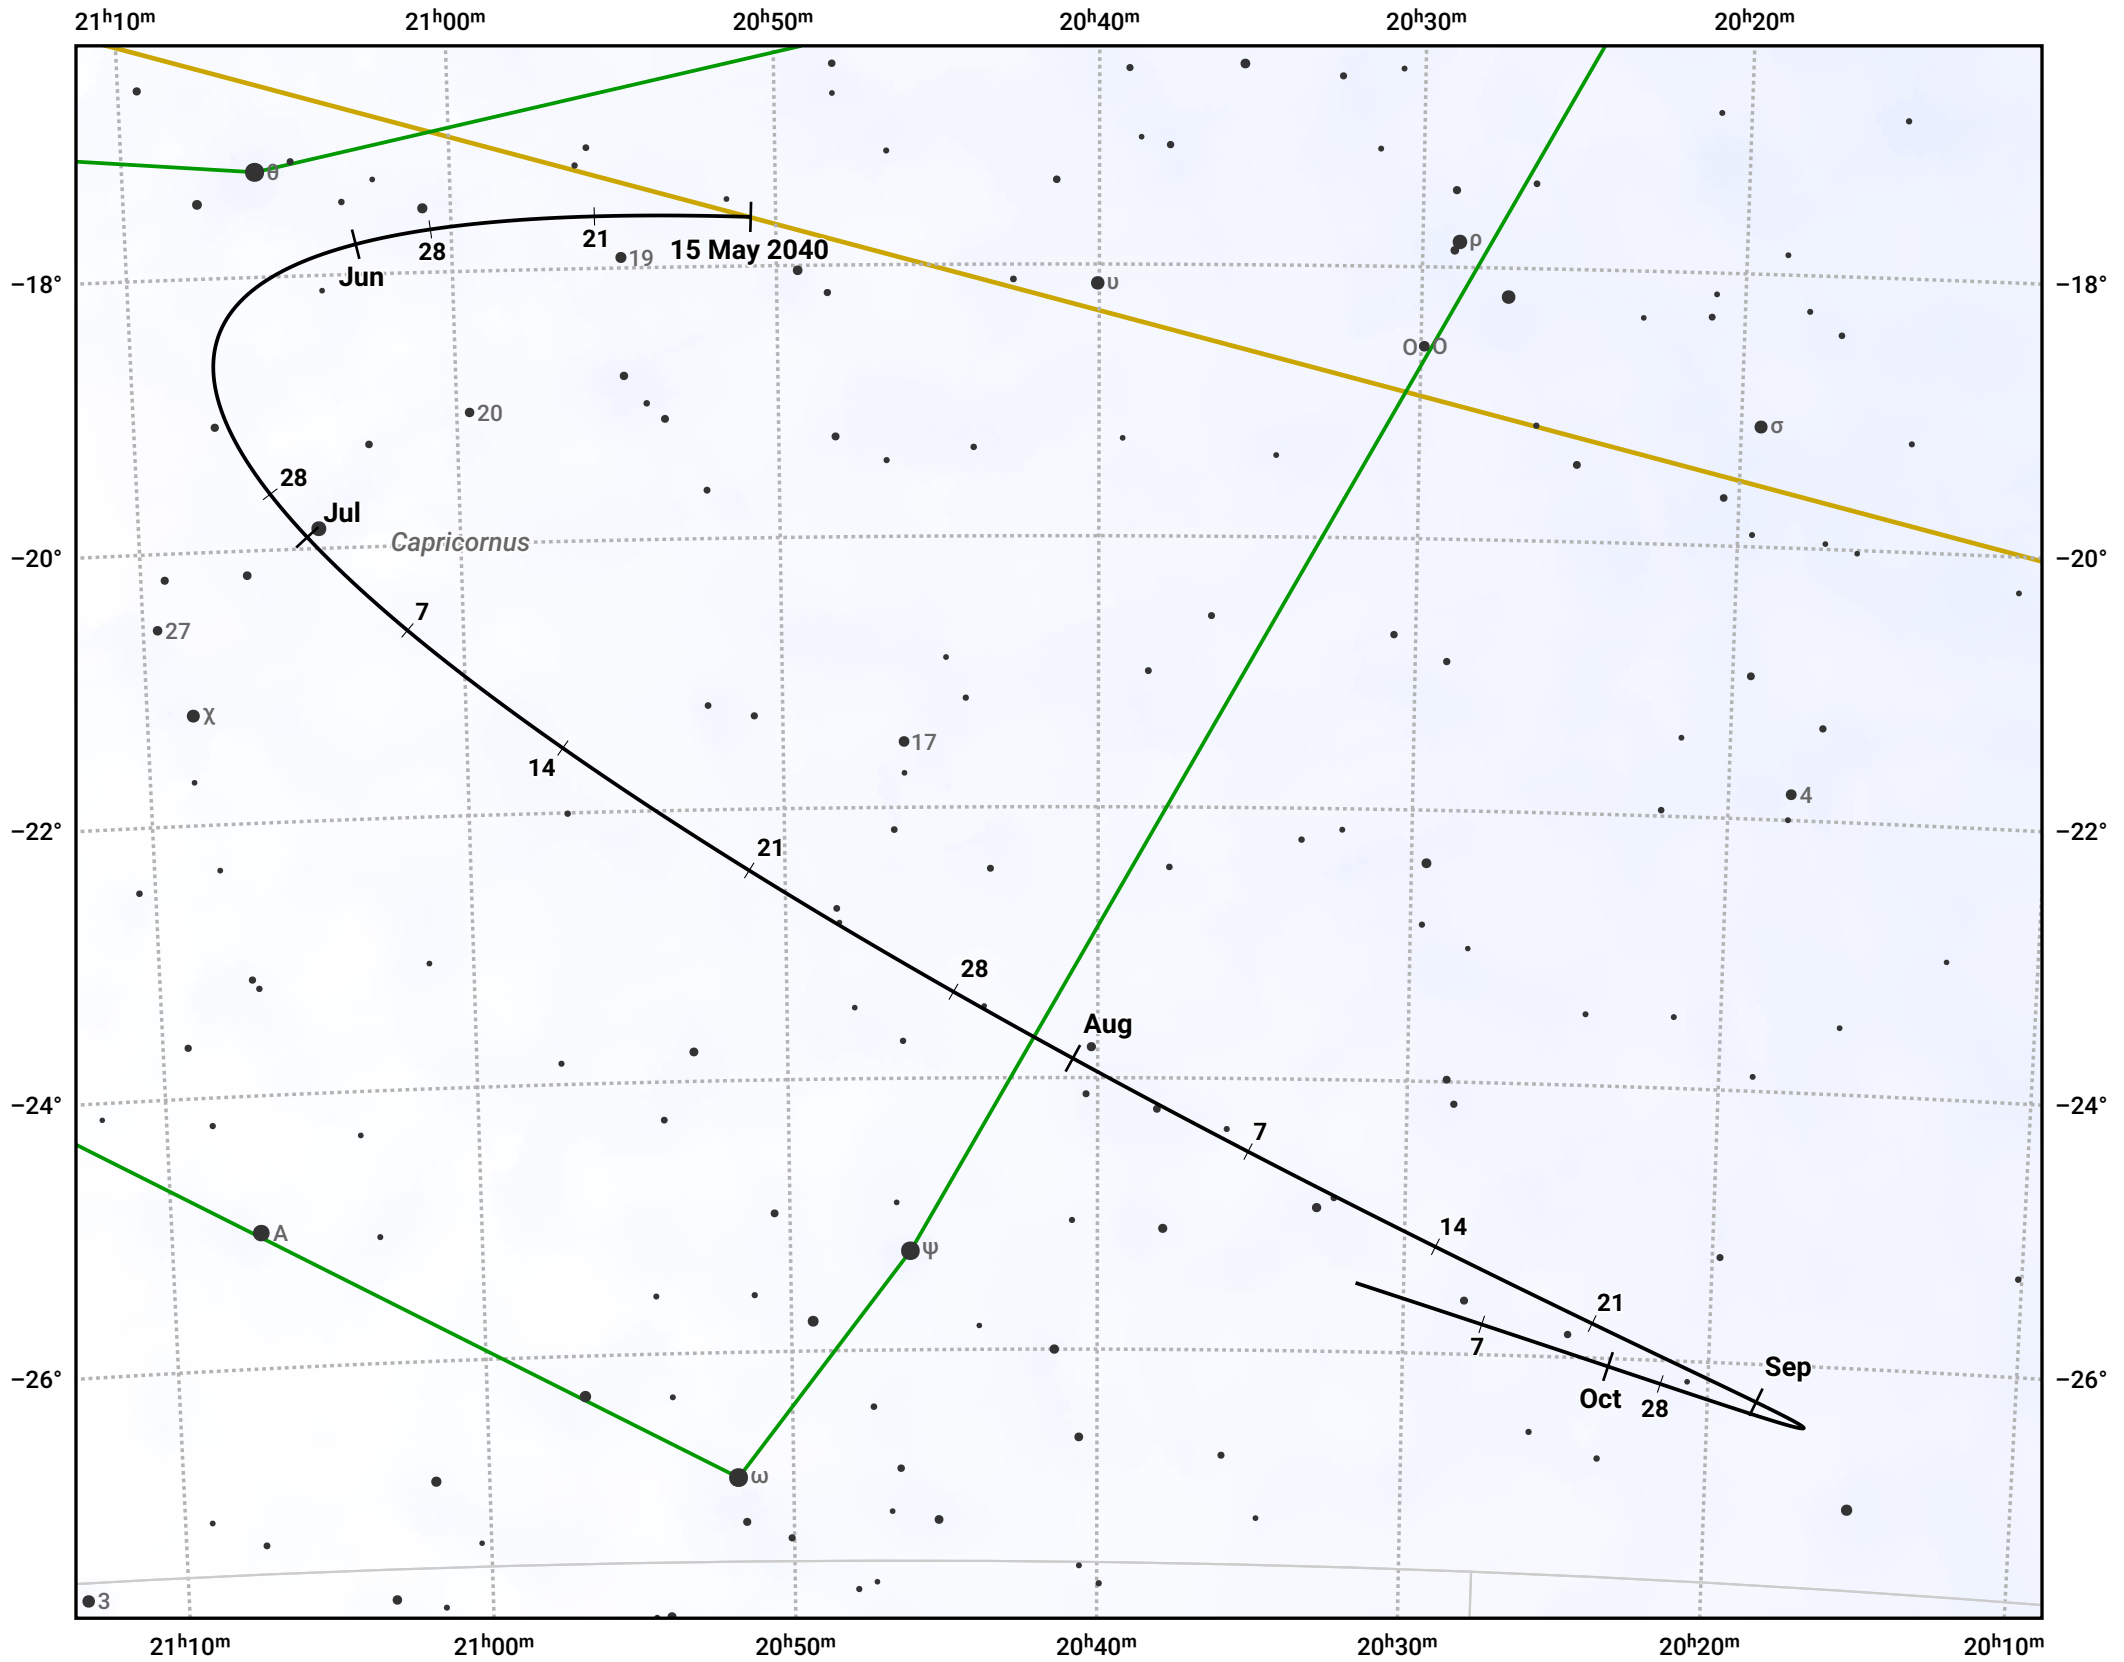

The path of Asteroid 4 Vesta around opposition on 29 Jul 2040

© Dominic Ford 2011–2024. Date markers placed at midnight UTC. Downloaded from <https://in-the-sky.org>

Magnitude scale: • 8.0 • 7.0 • 6.0 • 5.0 ● 4.0

— Ecliptic Plane

● Galaxy ■ Bright nebula ● Open cluster ⊕ Globular cluster

Date	Mag	Phase
2040 Jun 1	6.9	96%
2040 Jul 1	6.3	98%
2040 Jul 4	6.2	99%
2040 Aug 1	5.7	100%
2040 Sep 1	6.5	98%
2040 Sep 30	7.2	96%
2040 Oct 1	7.2	96%