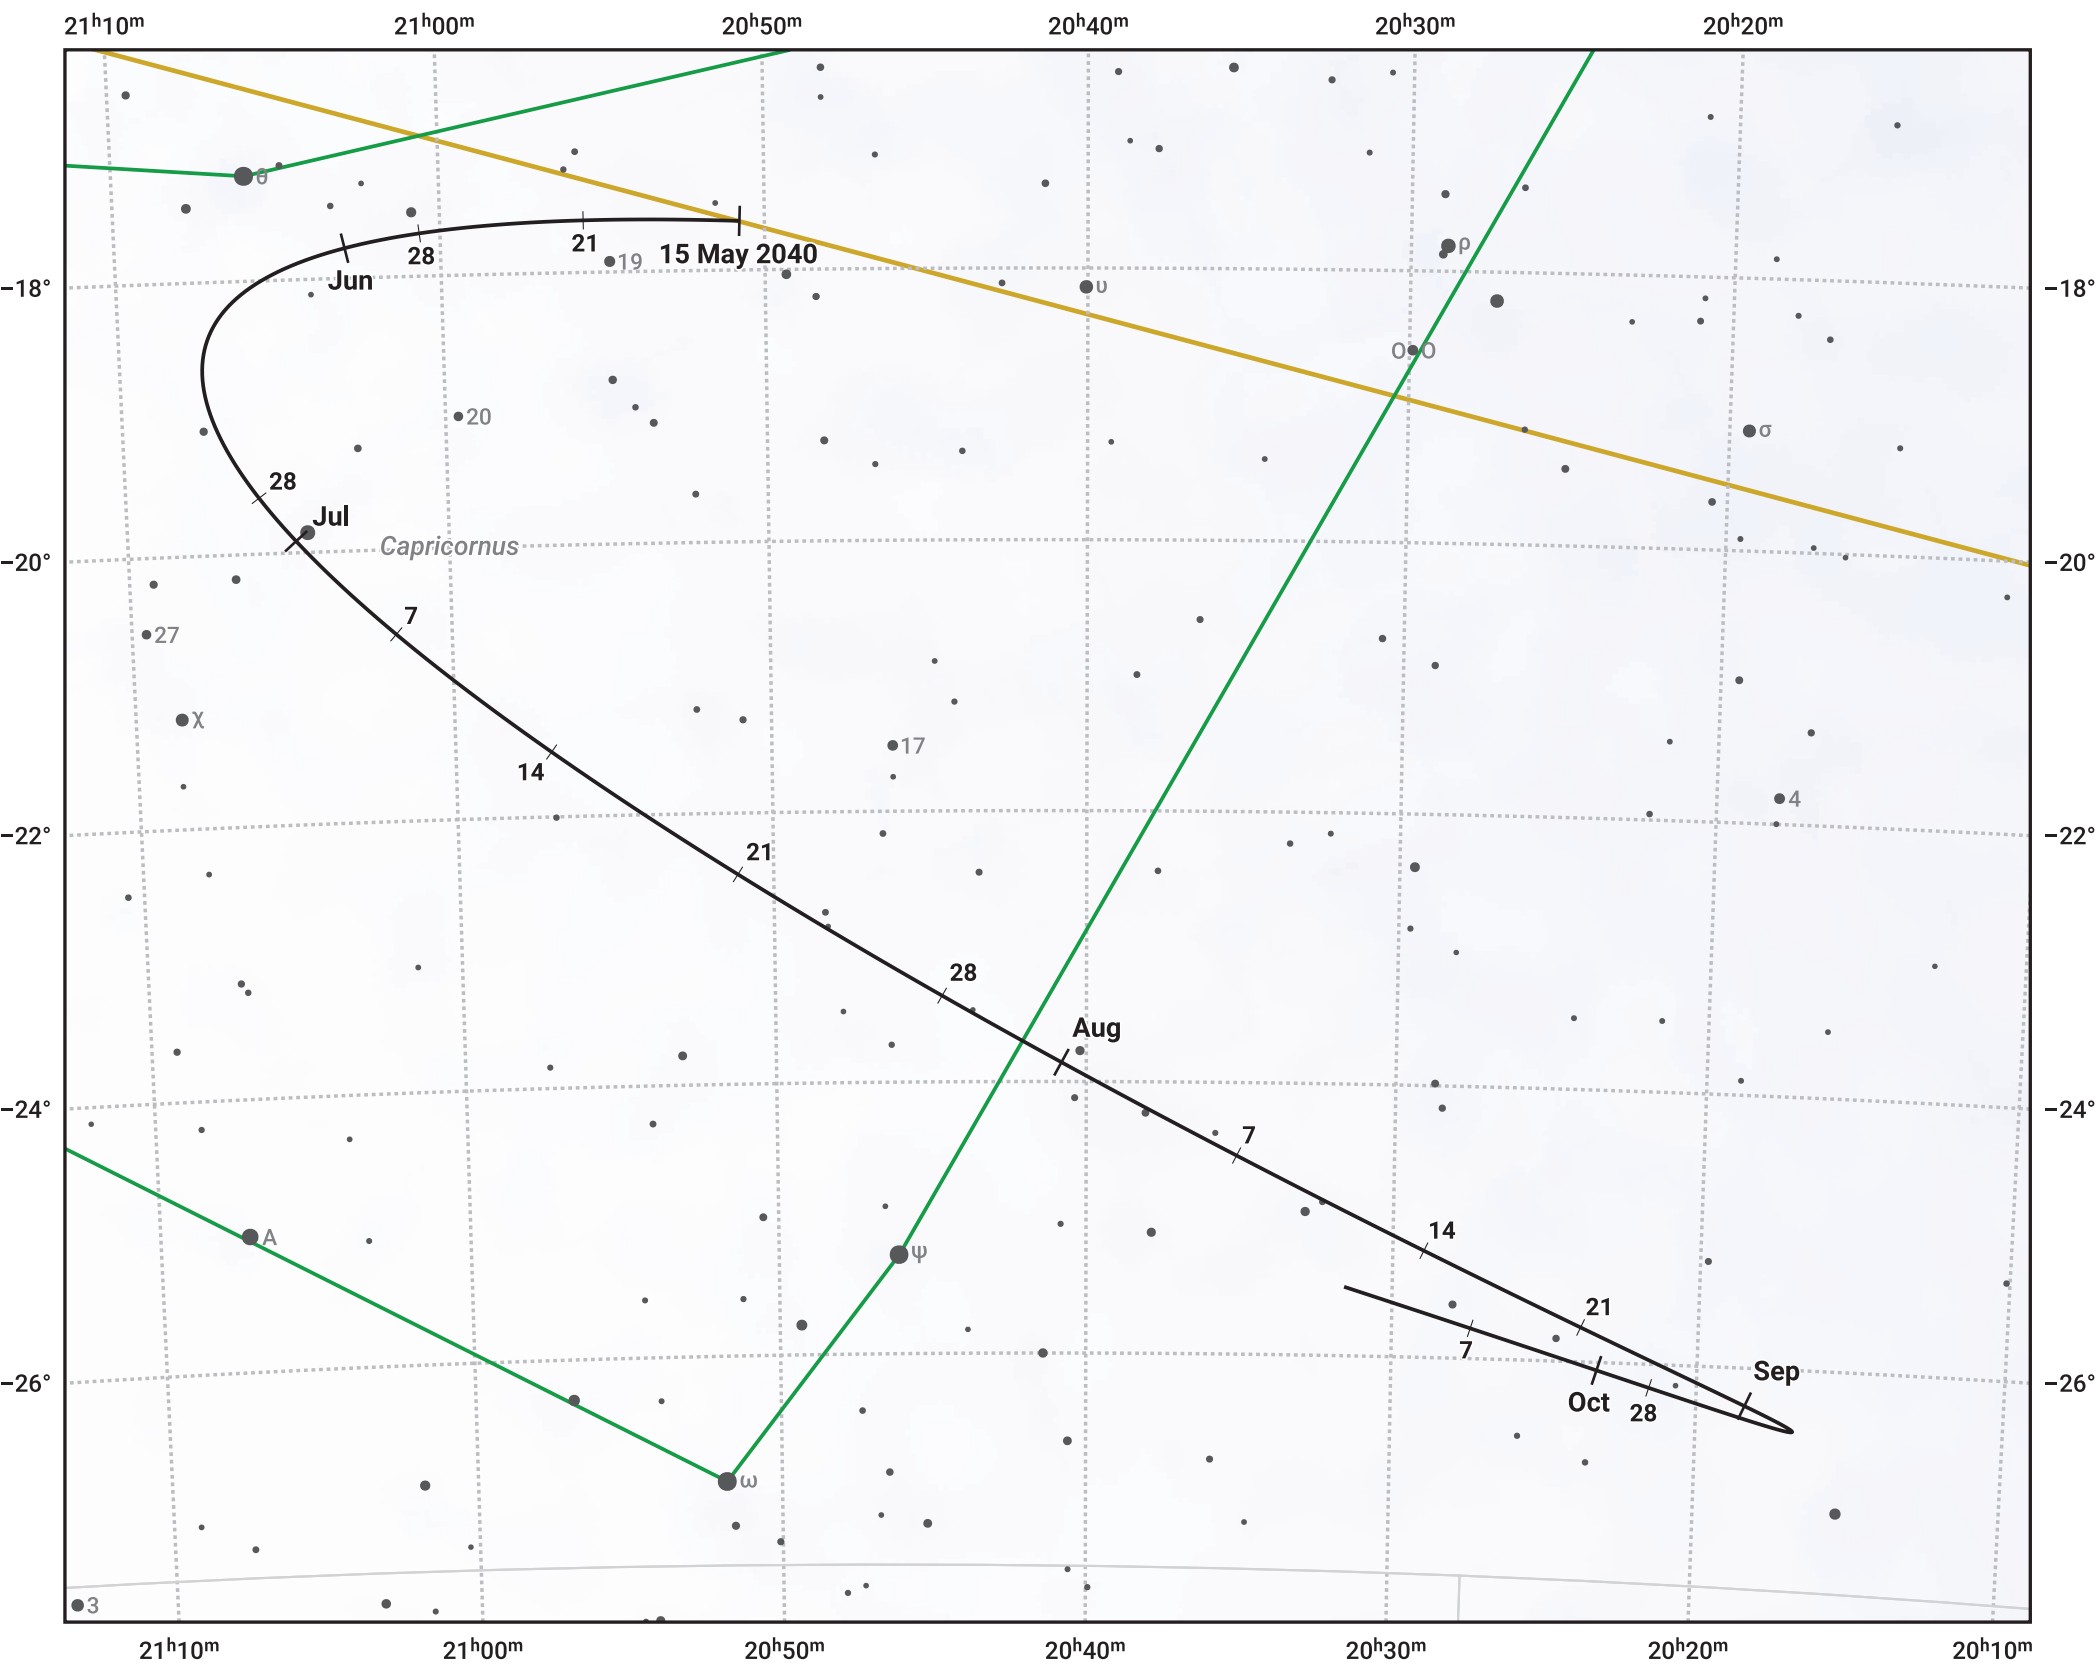

The path of Asteroid 4 Vesta around opposition on 29 Jul 2040

© Dominic Ford 2011–2024. Date markers placed at midnight UTC. Downloaded from <https://in-the-sky.org>

Magnitude scale: • 8.0 • 7.0 • 6.0 • 5.0 • 4.0

— Ecliptic Plane

● Galaxy
 ■ Bright nebula
 ● Open cluster
 ⊕ Globular cluster

Date	Mag	Phase
2040 Jun 1	6.9	96%
2040 Jul 1	6.3	98%
2040 Jul 4	6.2	99%
2040 Aug 1	5.7	100%
2040 Sep 1	6.5	98%
2040 Sep 30	7.2	96%
2040 Oct 1	7.2	96%