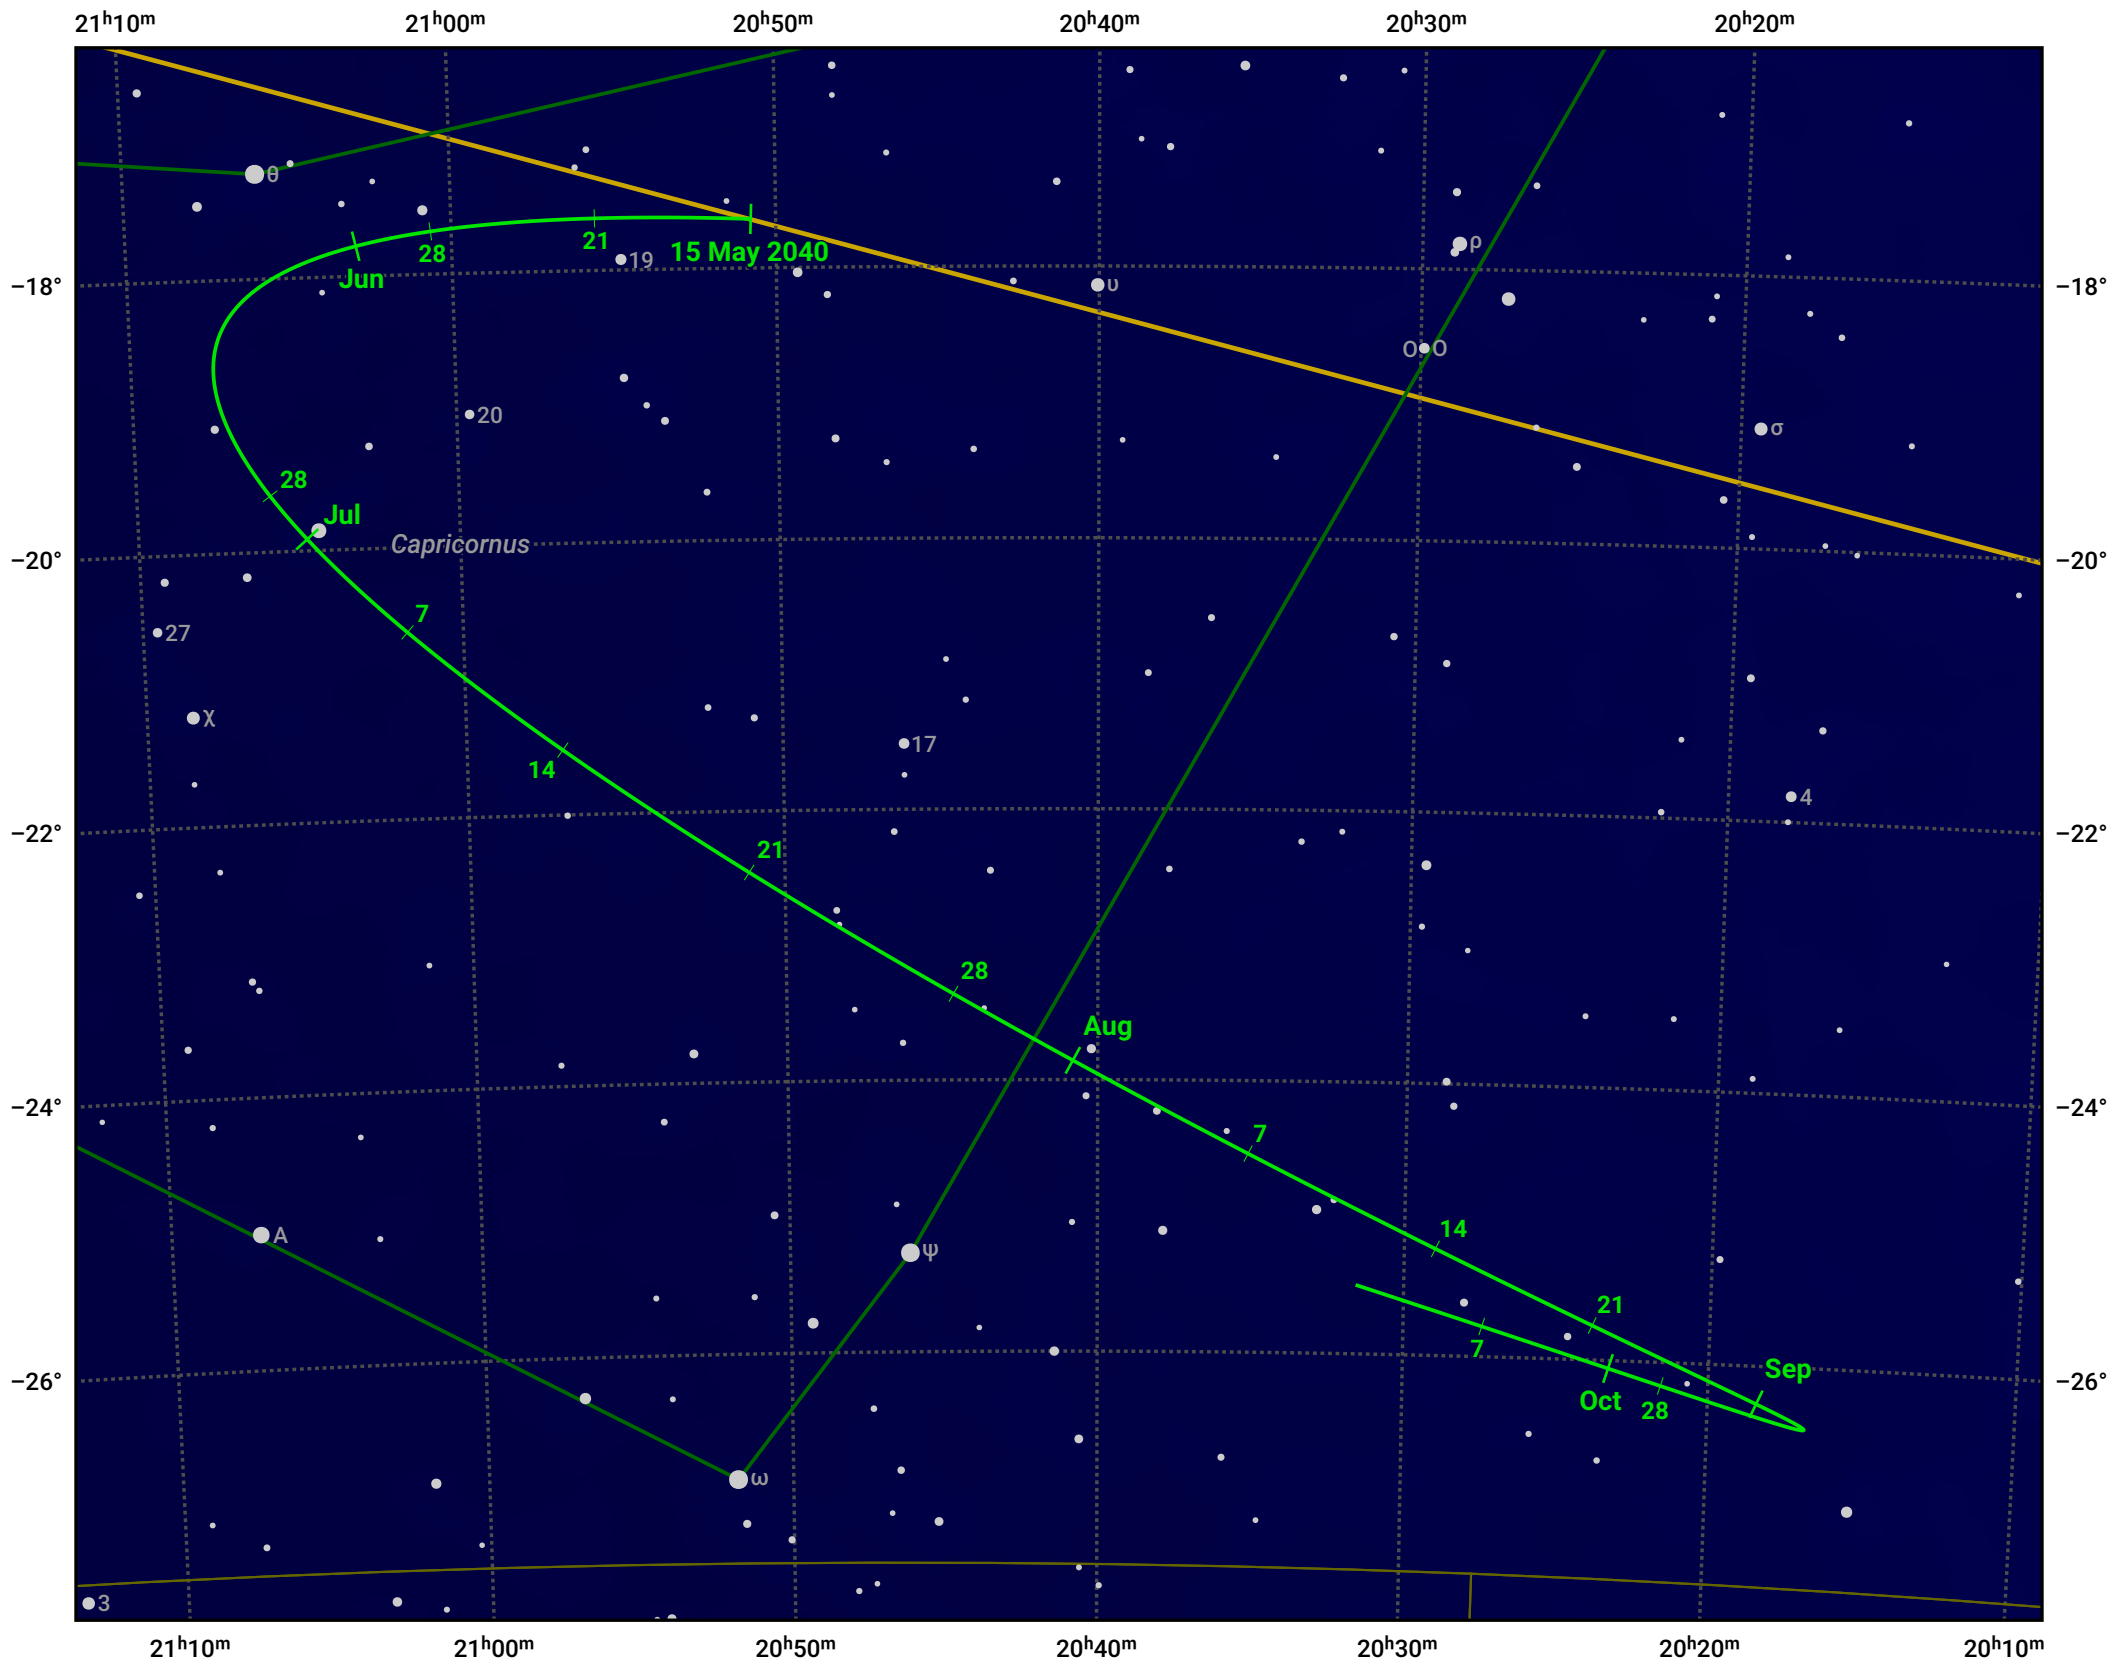

The path of Asteroid 4 Vesta around opposition on 29 Jul 2040

© Dominic Ford 2011–2024. Date markers placed at midnight UTC. Downloaded from <https://in-the-sky.org>

Magnitude scale: • 8.0 • 7.0 • 6.0 • 5.0 ● 4.0

— Ecliptic Plane

- Galaxy
- Bright nebula
- Open cluster
- Globular cluster

Date	Mag	Phase
2040 Jun 1	6.9	96%
2040 Jul 1	6.3	98%
2040 Jul 4	6.2	99%
2040 Aug 1	5.7	100%
2040 Sep 1	6.5	98%
2040 Sep 30	7.2	96%
2040 Oct 1	7.2	96%