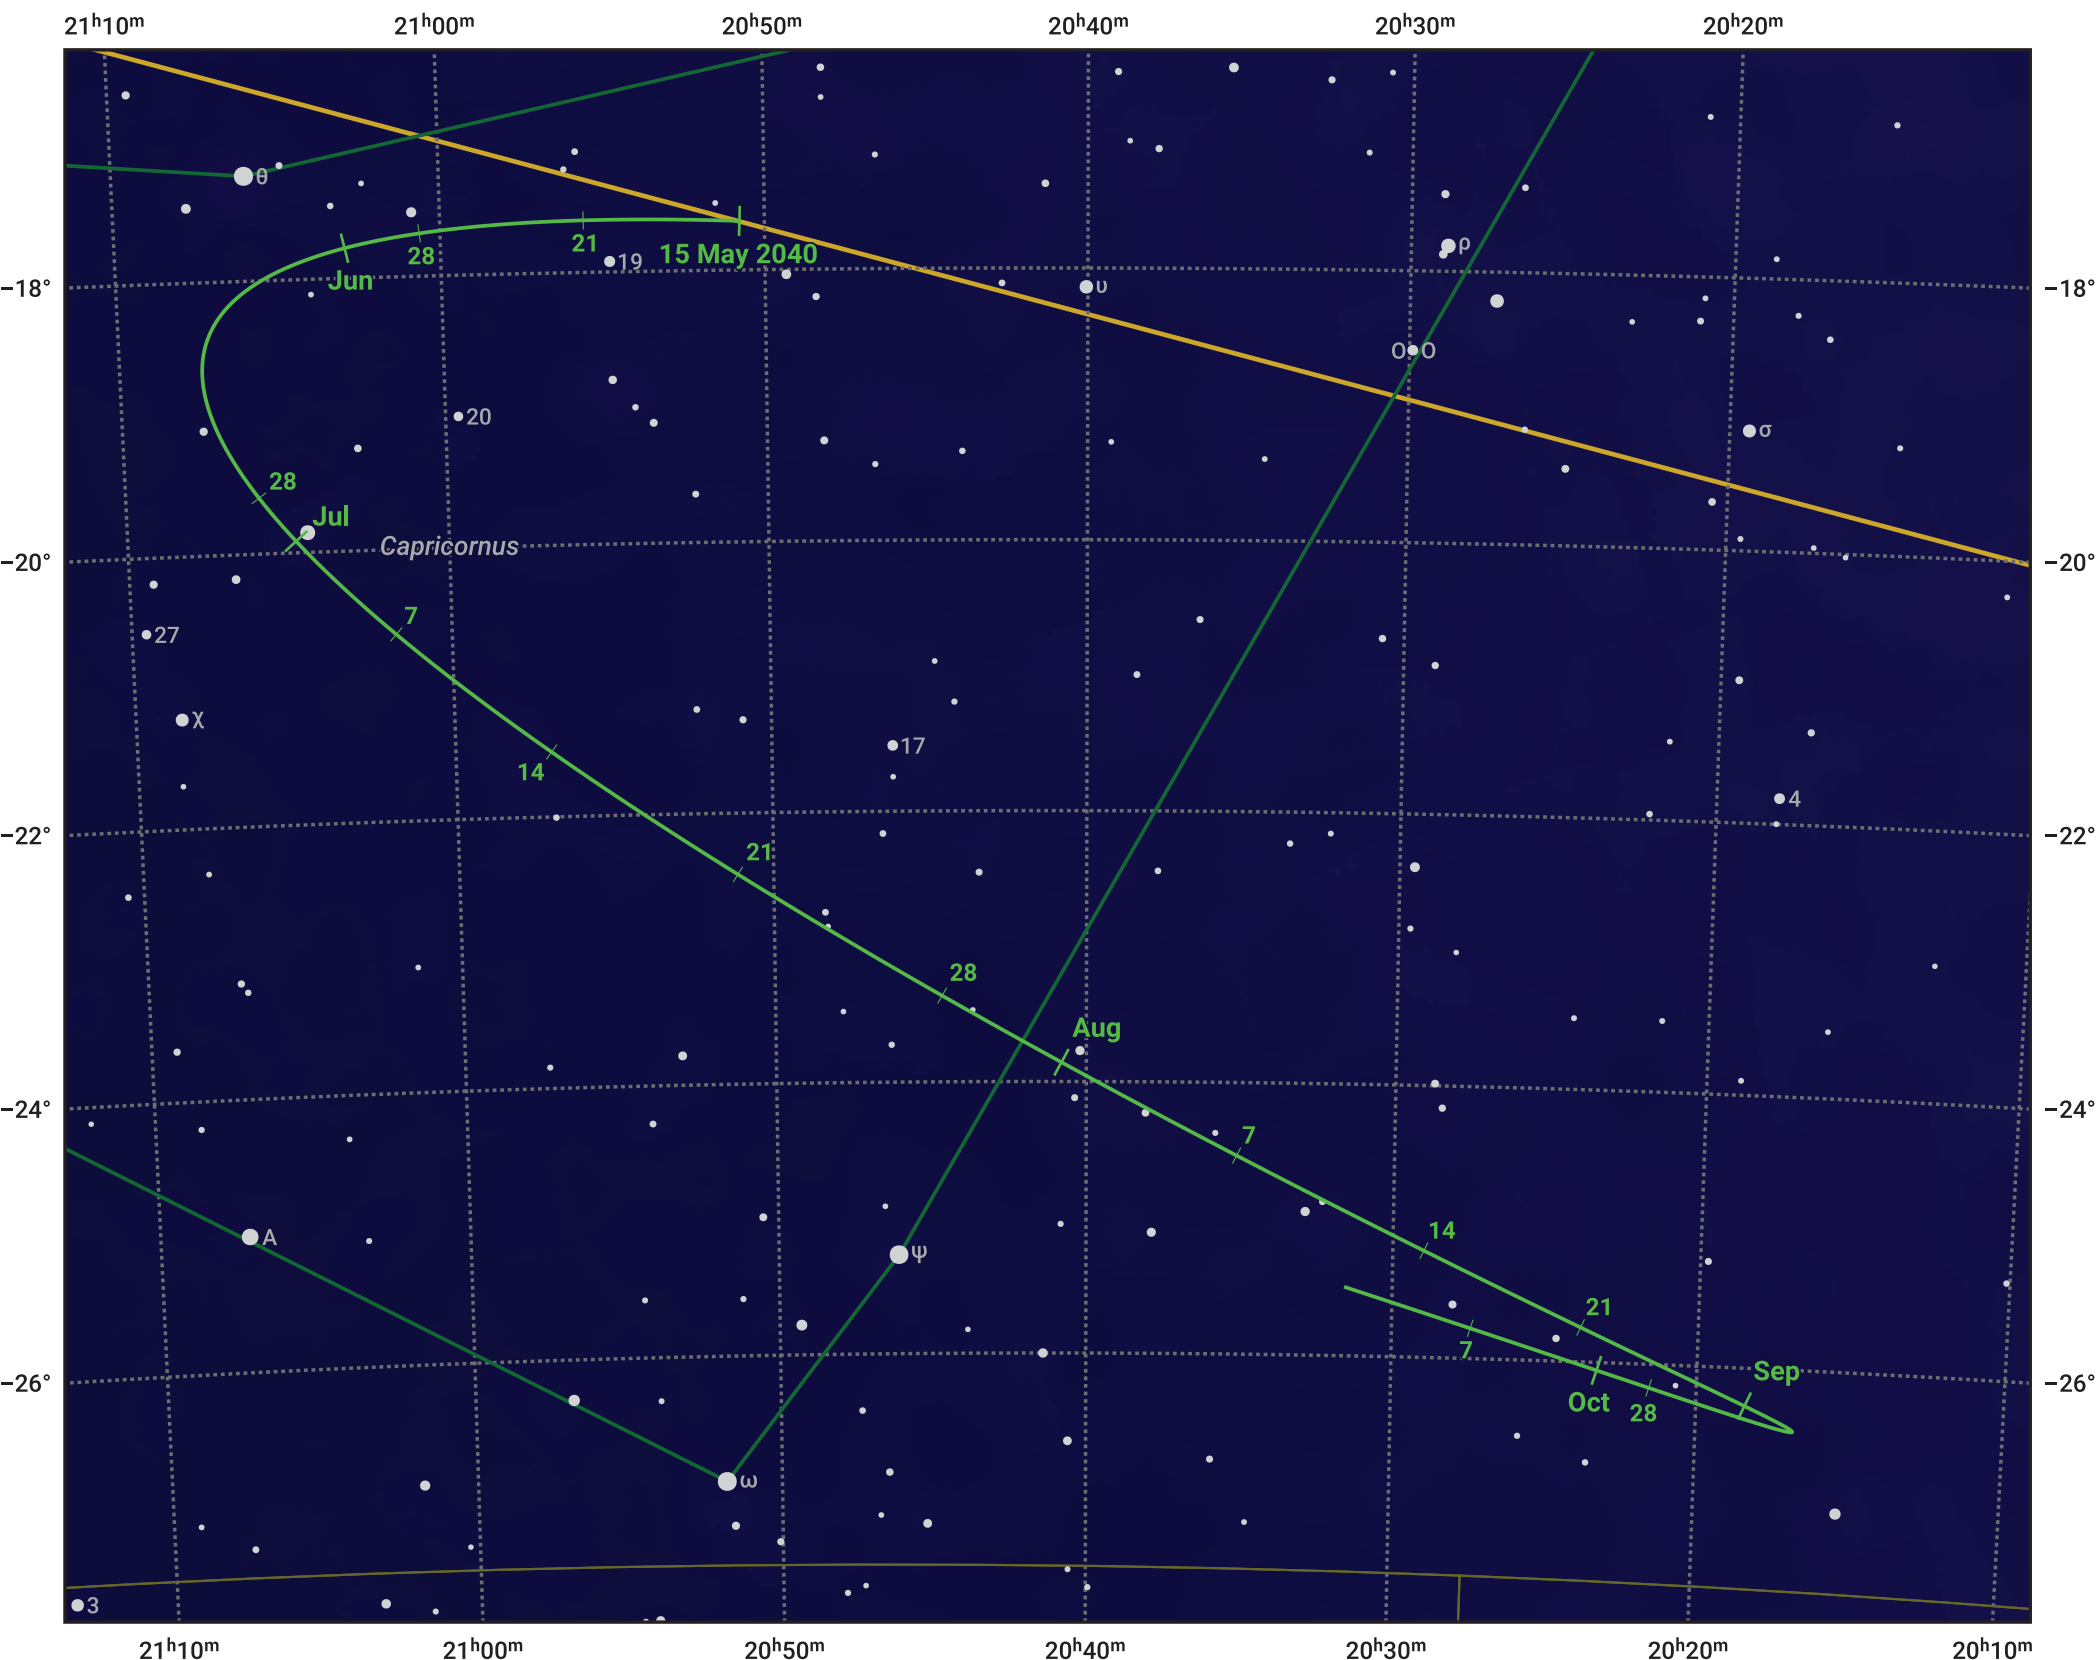

The path of Asteroid 4 Vesta around opposition on 29 Jul 2040

© Dominic Ford 2011–2024. Date markers placed at midnight UTC. Downloaded from <https://in-the-sky.org>

Magnitude scale: • 8.0 • 7.0 • 6.0 • 5.0 • 4.0

- Ecliptic Plane
- Galaxy
- Bright nebula
- Open cluster
- Globular cluster

Date	Mag	Phase
2040 Jun 1	6.9	96%
2040 Jul 1	6.3	98%
2040 Jul 4	6.2	99%
2040 Aug 1	5.7	100%
2040 Sep 1	6.5	98%
2040 Sep 30	7.2	96%
2040 Oct 1	7.2	96%