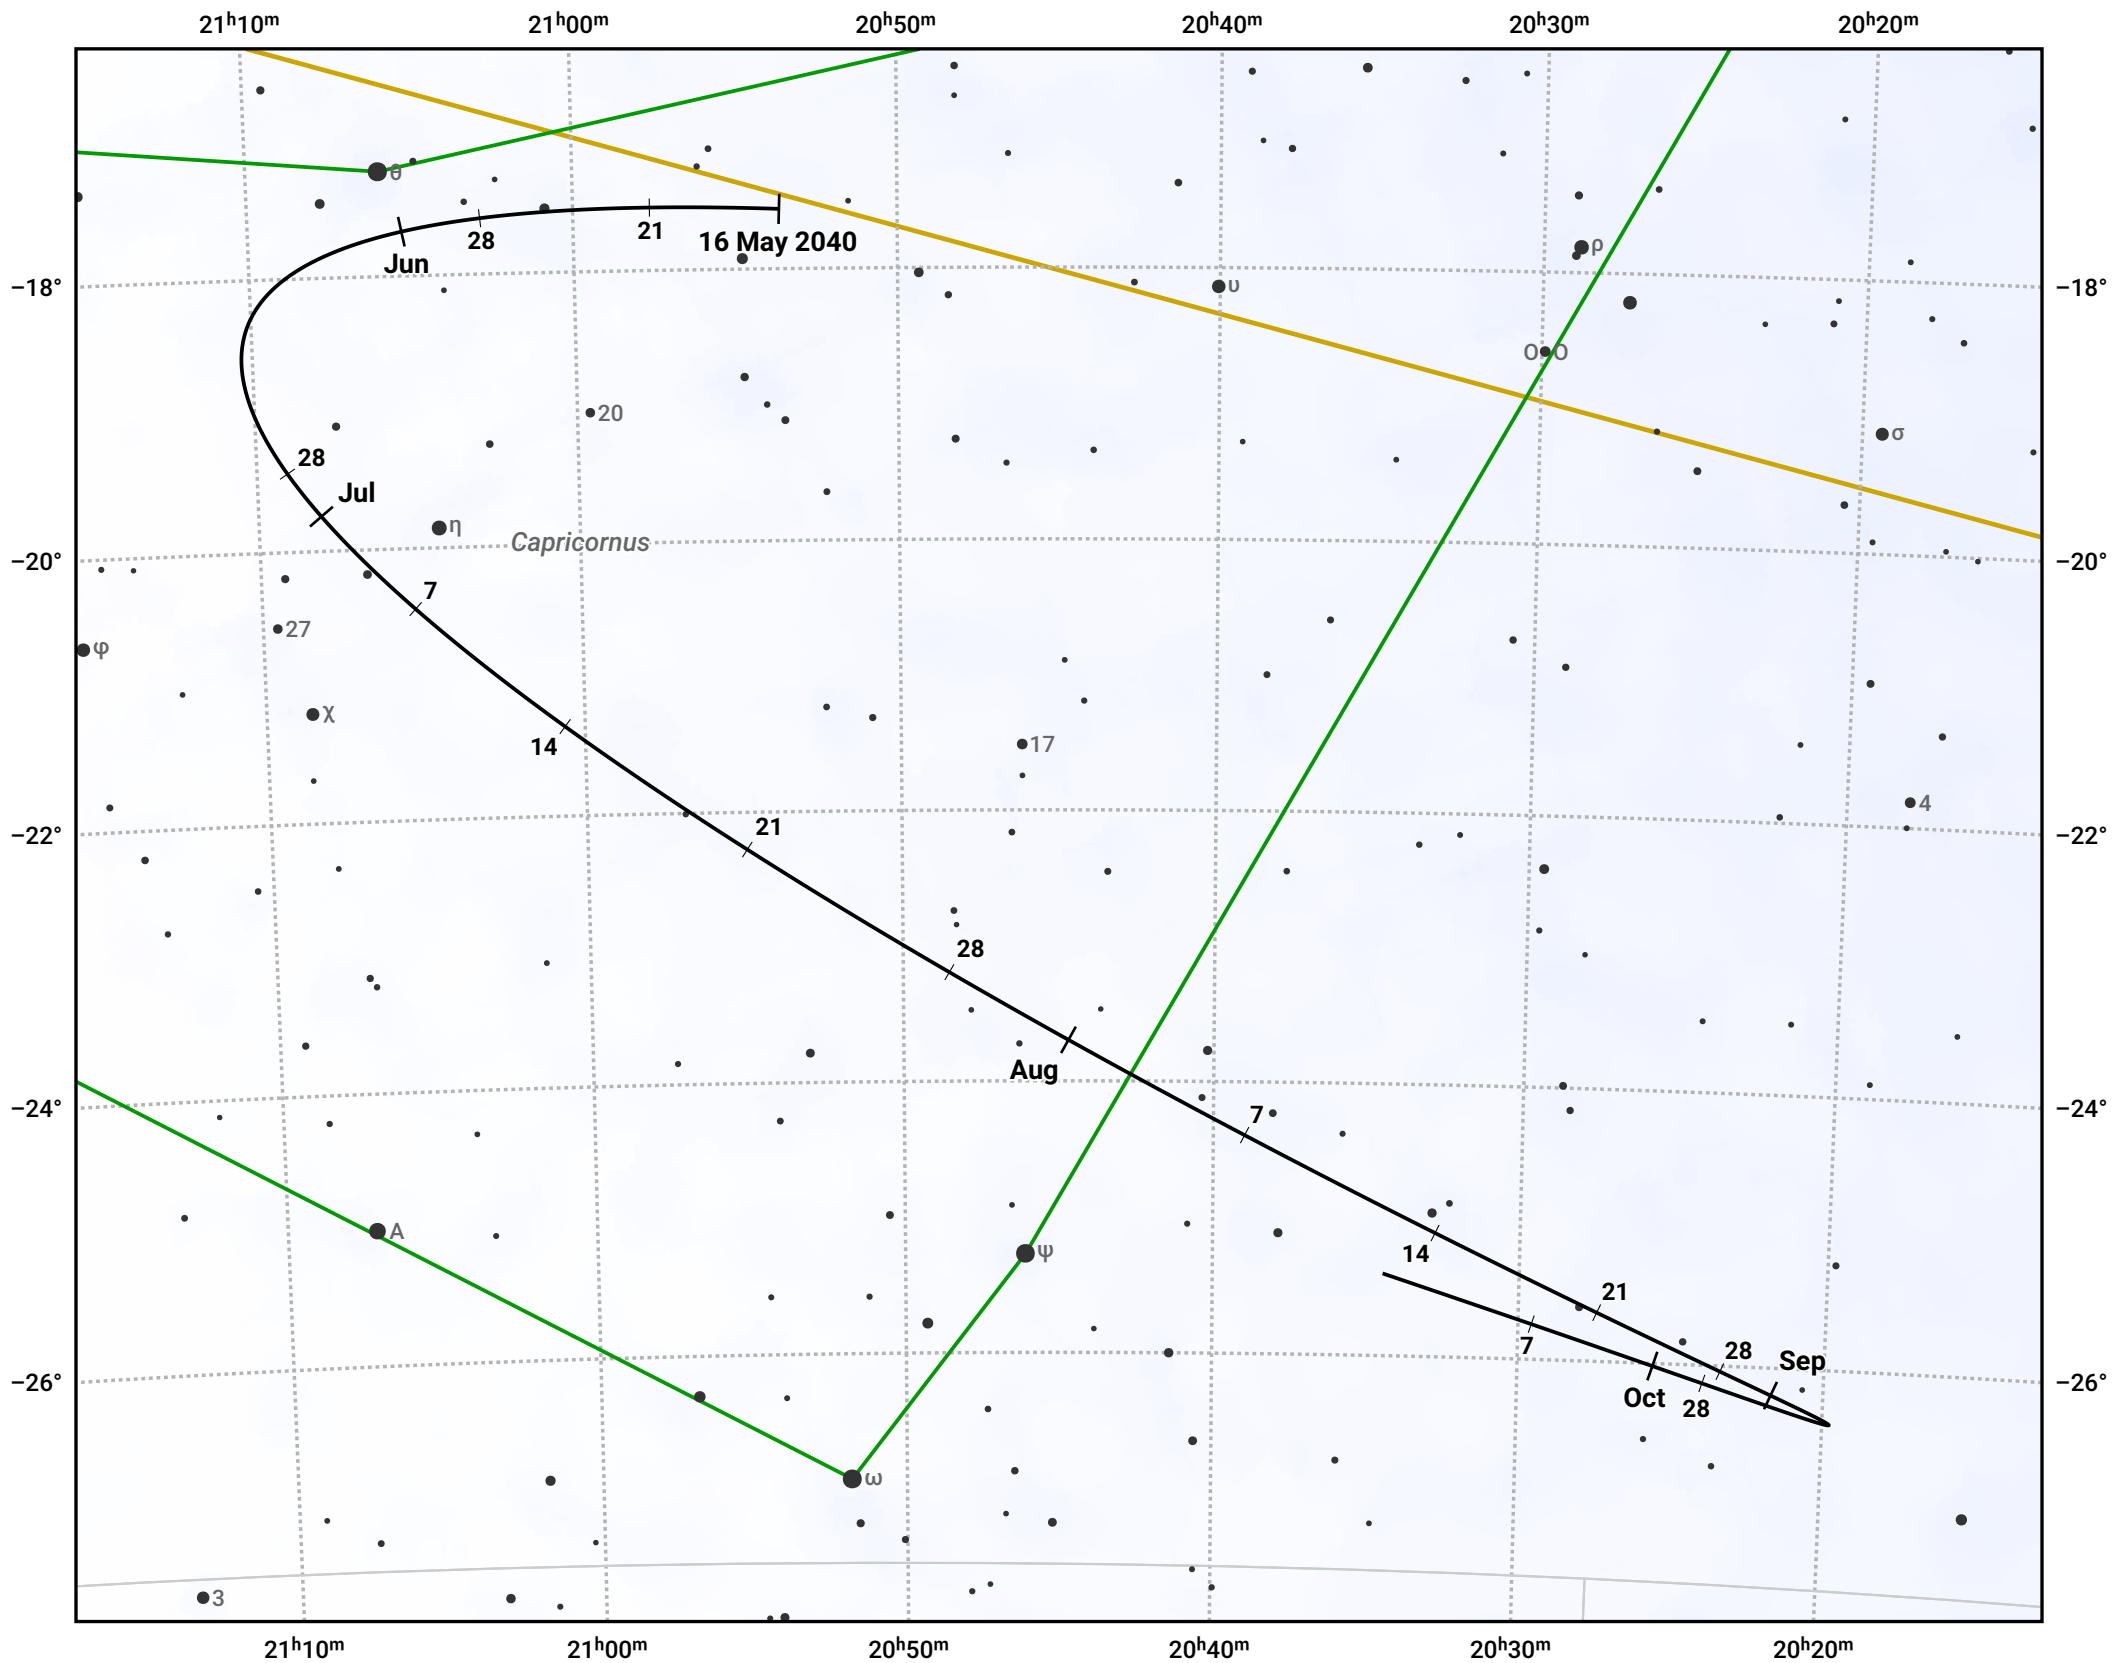

# The path of Asteroid 4 Vesta around opposition on 30 Jul 2040

© Dominic Ford 2011–2024. Date markers placed at midnight UTC. Downloaded from <https://in-the-sky.org>

Magnitude scale: • 8.0 • 7.0 • 6.0 • 5.0 • 4.0

— Ecliptic Plane

● Galaxy   
 ■ Bright nebula   
 ● Open cluster   
 ⊕ Globular cluster

Date	Mag	Phase
2040 Jun 1	7.0	96%
2040 Jul 1	6.3	98%
2040 Jul 5	6.2	99%
2040 Aug 1	5.7	100%
2040 Sep 1	6.5	98%
2040 Oct 1	7.3	96%