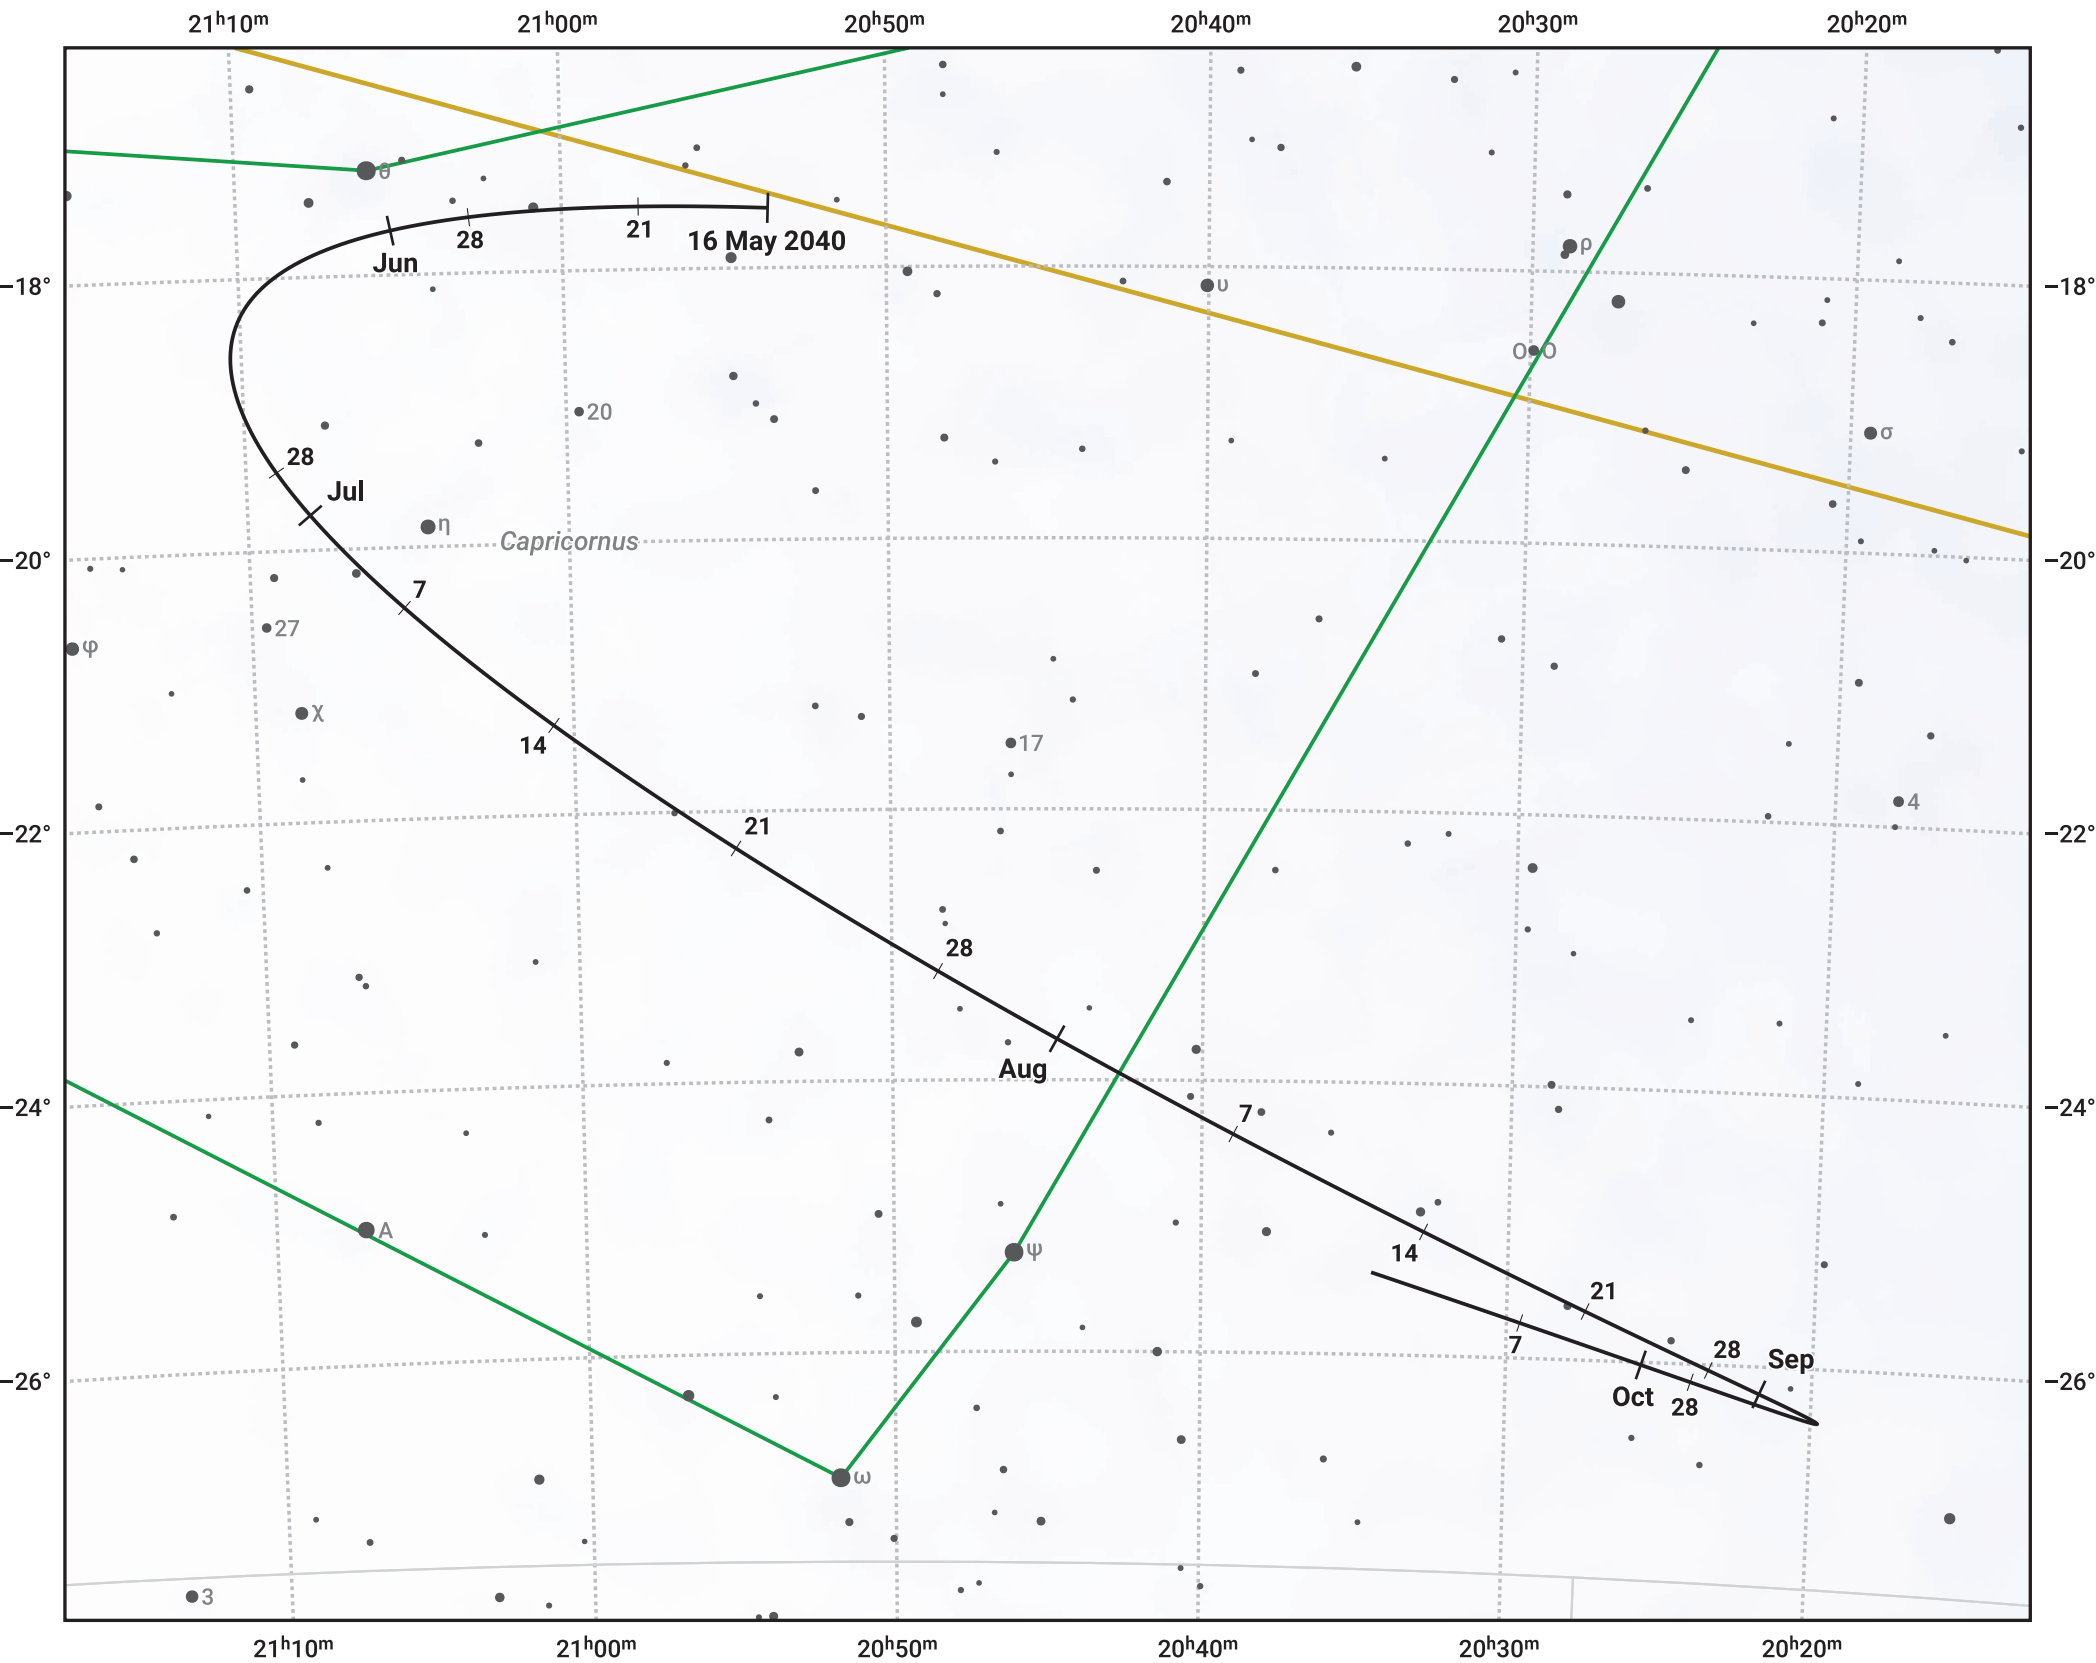

# The path of Asteroid 4 Vesta around opposition on 30 Jul 2040

© Dominic Ford 2011–2024. Date markers placed at midnight UTC. Downloaded from <https://in-the-sky.org>

Magnitude scale: • 8.0 • 7.0 • 6.0 • 5.0 • 4.0

— Ecliptic Plane

● Galaxy   
 ■ Bright nebula   
 ● Open cluster   
 ⊕ Globular cluster

Date	Mag	Phase
2040 Jun 1	7.0	96%
2040 Jul 1	6.3	98%
2040 Jul 5	6.2	99%
2040 Aug 1	5.7	100%
2040 Sep 1	6.5	98%
2040 Oct 1	7.3	96%