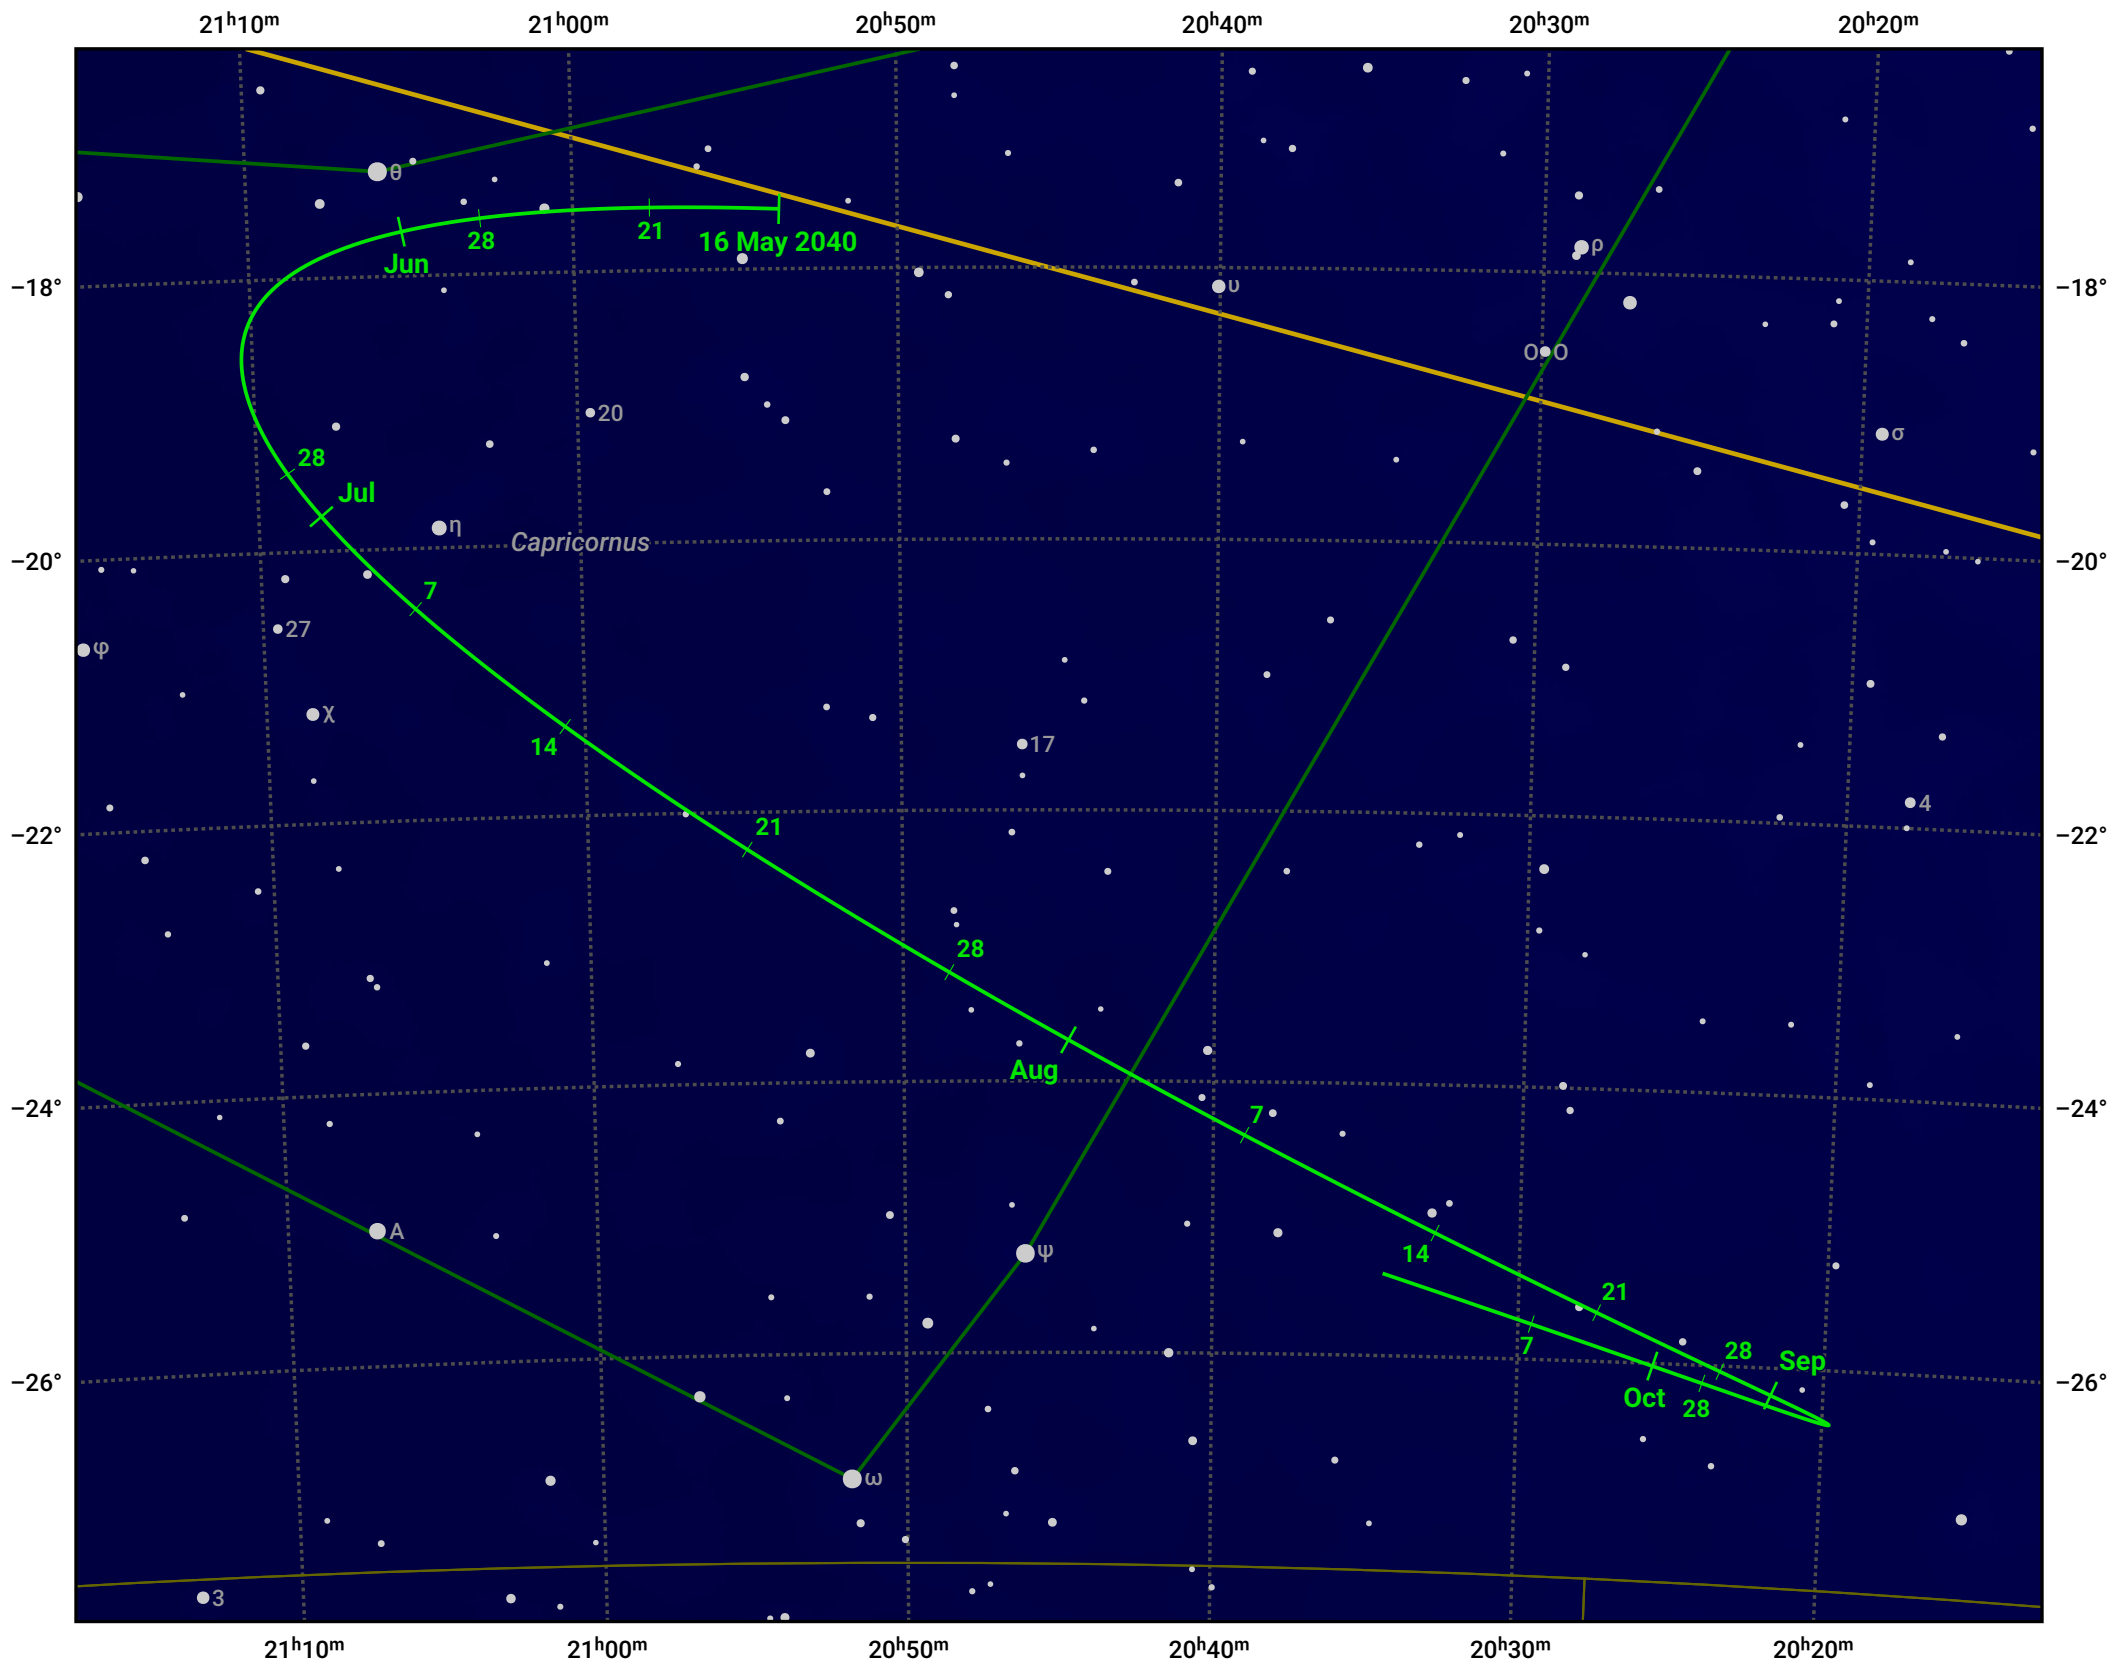

# The path of Asteroid 4 Vesta around opposition on 30 Jul 2040

© Dominic Ford 2011–2024. Date markers placed at midnight UTC. Downloaded from <https://in-the-sky.org>

Magnitude scale: • 8.0 • 7.0 • 6.0 • 5.0 • 4.0

— Ecliptic Plane

● Galaxy   
 ■ Bright nebula   
 ● Open cluster   
 ⊕ Globular cluster

Date	Mag	Phase
2040 Jun 1	7.0	96%
2040 Jul 1	6.3	98%
2040 Jul 5	6.2	99%
2040 Aug 1	5.7	100%
2040 Sep 1	6.5	98%
2040 Oct 1	7.3	96%