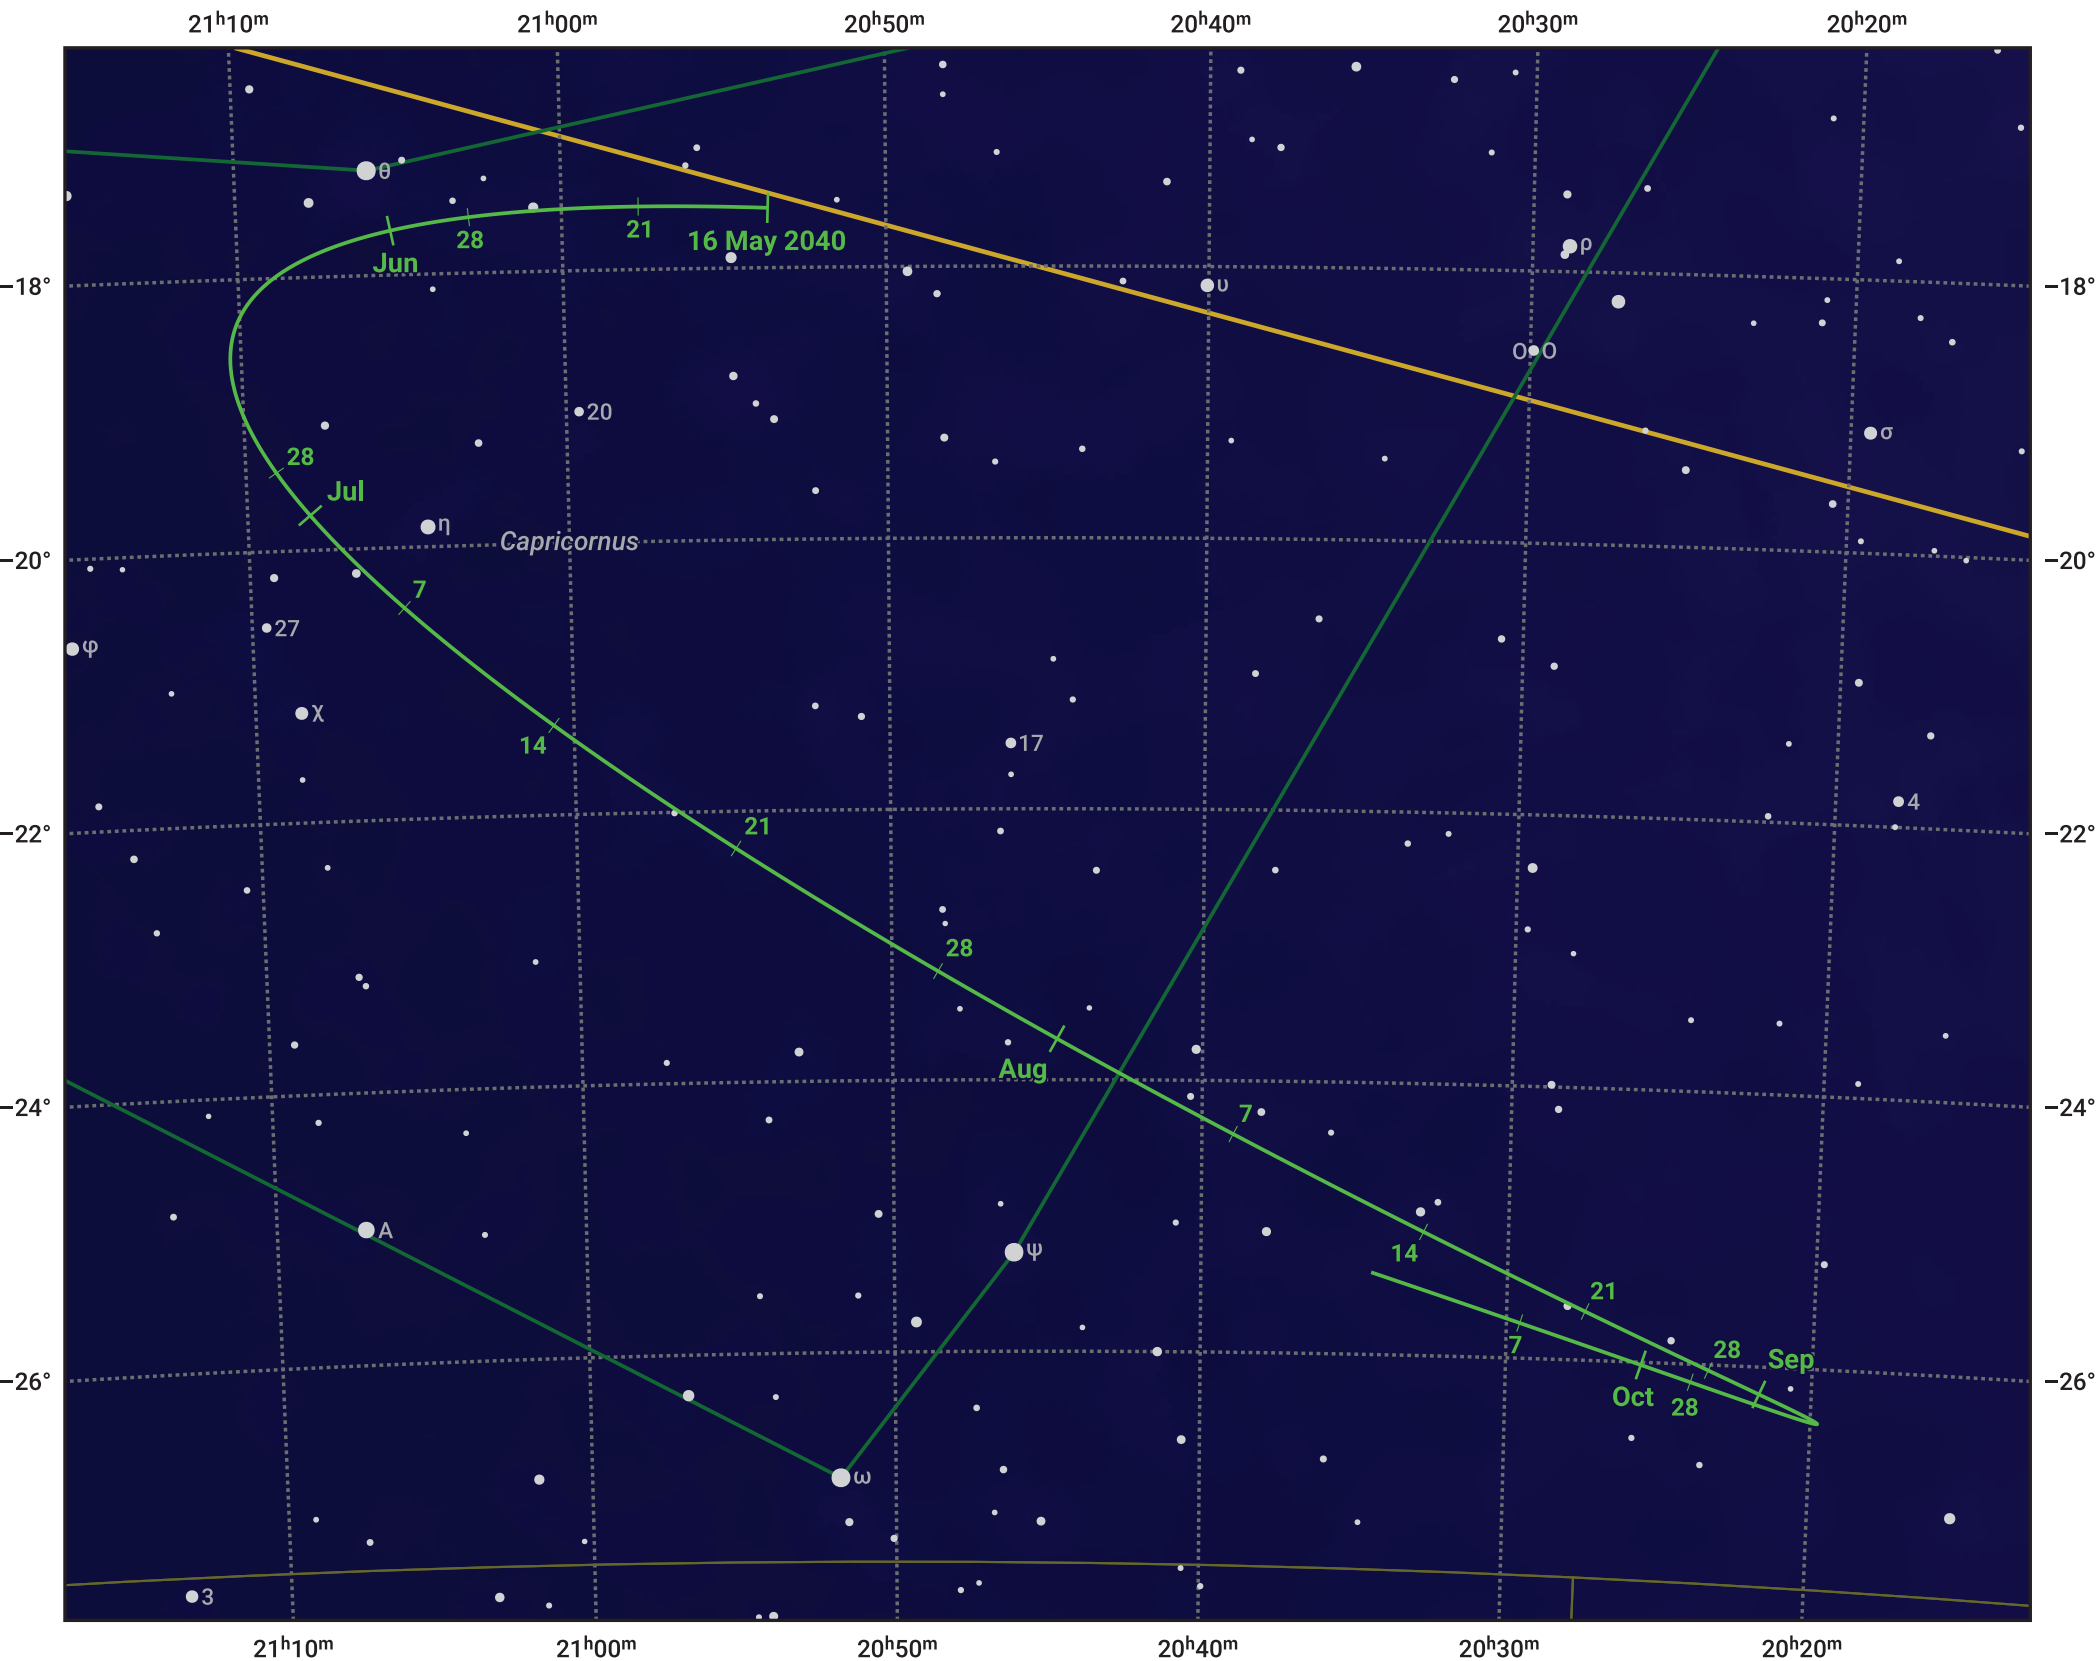

The path of Asteroid 4 Vesta around opposition on 30 Jul 2040

© Dominic Ford 2011–2024. Date markers placed at midnight UTC. Downloaded from <https://in-the-sky.org>

Magnitude scale: • 8.0 • 7.0 • 6.0 • 5.0 • 4.0

— Ecliptic Plane

● Galaxy ■ Bright nebula ● Open cluster ● Globular cluster

Date	Mag	Phase
2040 Jun 1	7.0	96%
2040 Jul 1	6.3	98%
2040 Jul 5	6.2	99%
2040 Aug 1	5.7	100%
2040 Sep 1	6.5	98%
2040 Oct 1	7.3	96%