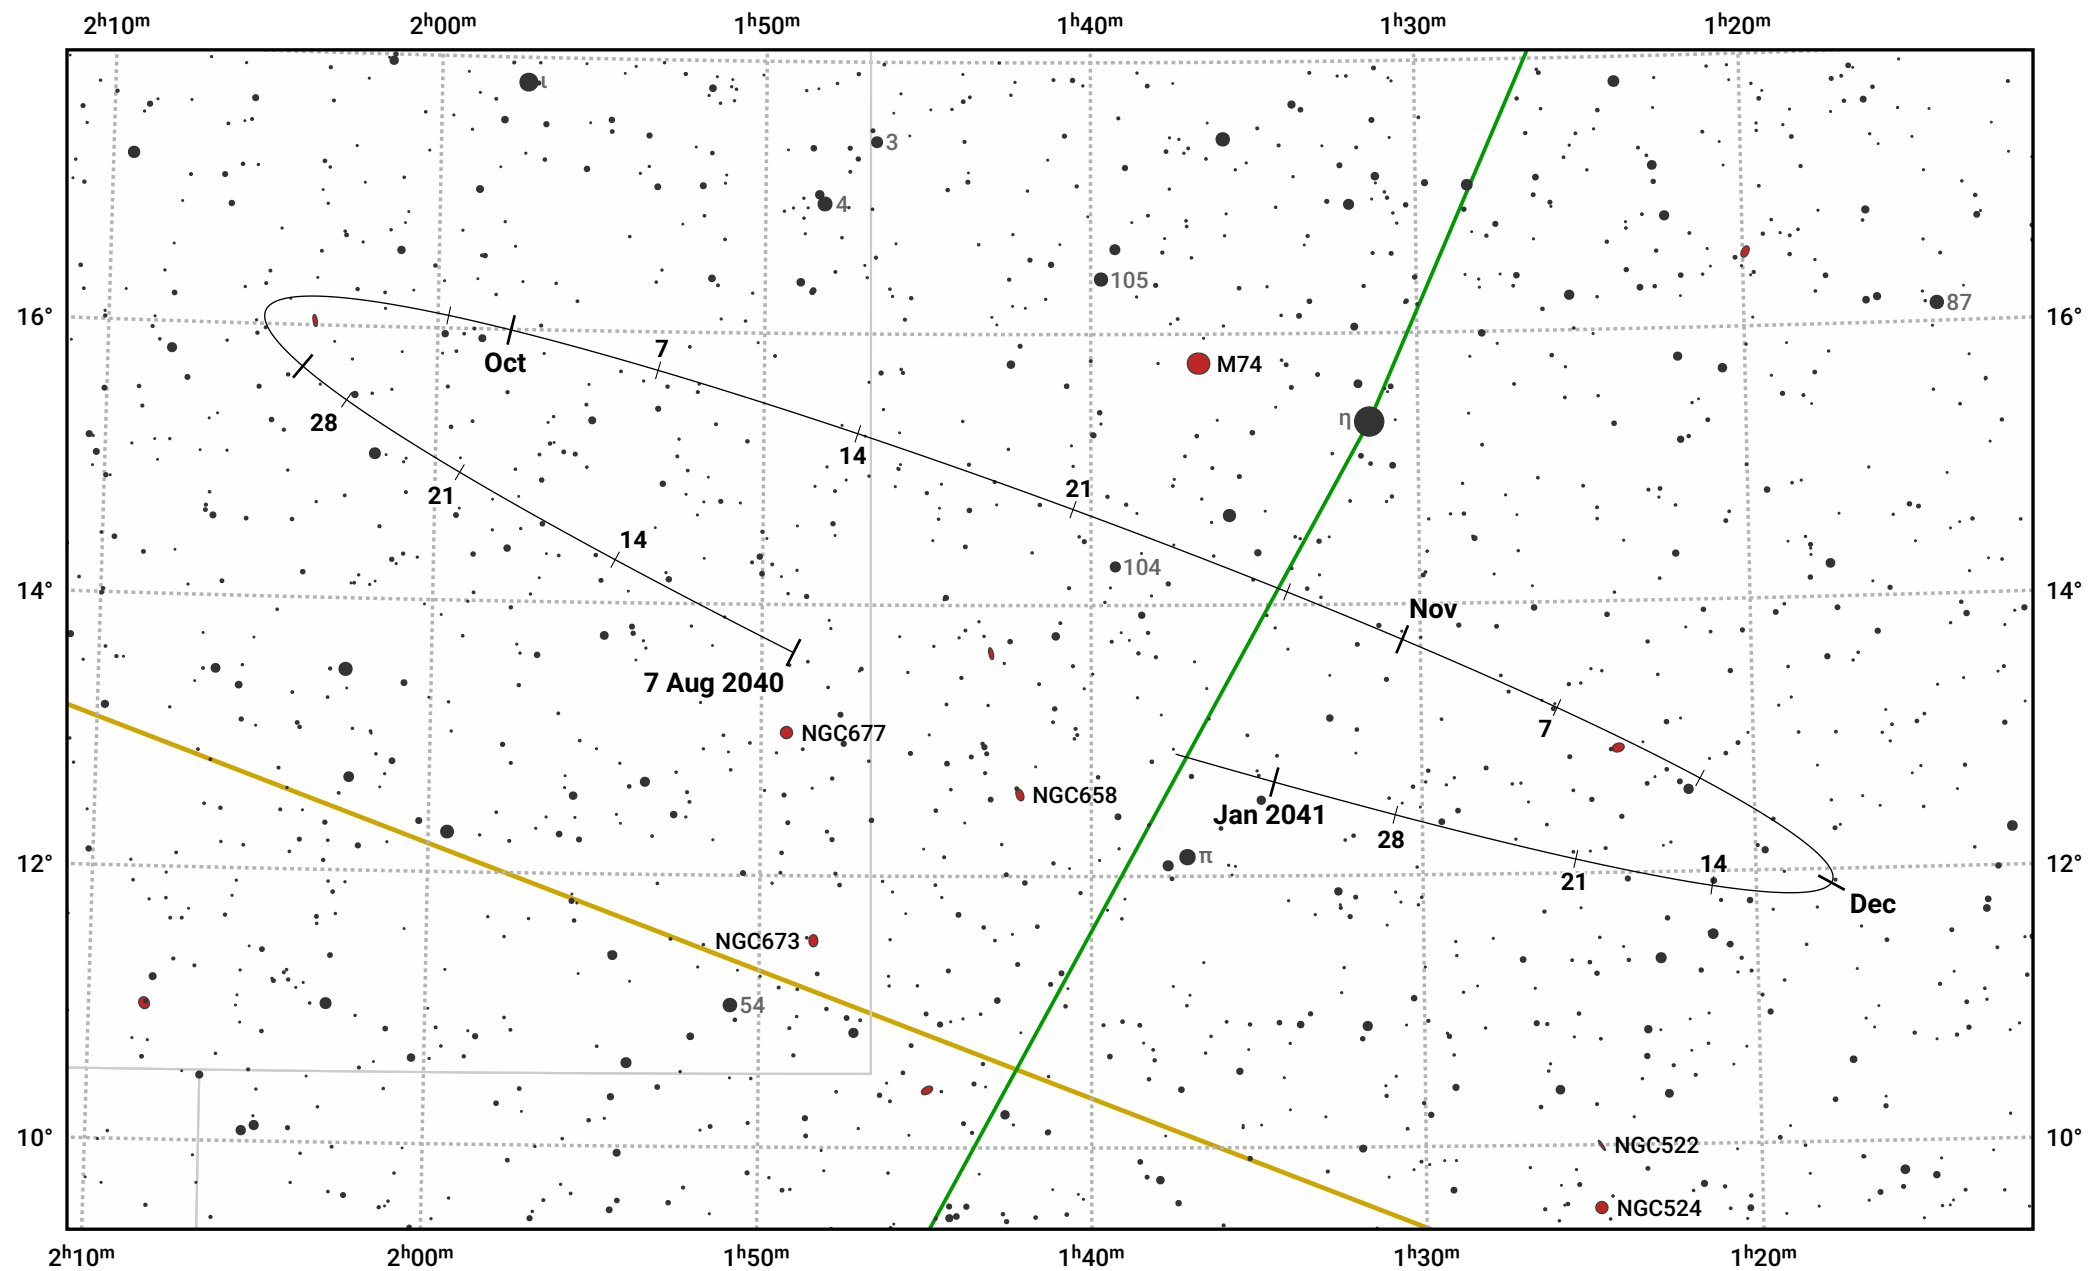

# The path of Asteroid 30 Urania around opposition on 21 Oct 2040

© Dominic Ford 2011–2024. Date markers placed at midnight UTC. Downloaded from <https://in-the-sky.org>

Magnitude scale: · 11.0 · 10.0 · 9.0 · 8.0 · 7.0 · 6.0 · 5.0 · 4.0 · 3.0

— Ecliptic Plane

- Galaxy
- Bright nebula
- Open cluster
- ⊕ Globular cluster

Date	Mag	Phase
2040 Sep 1	10.9	96%
2040 Sep 20	10.4	98%
2040 Oct 1	10.1	99%
2040 Nov 1	9.8	100%
2040 Dec 1	10.7	97%
2041 Jan 1	11.4	95%
2041 Jan 4	11.4	94%