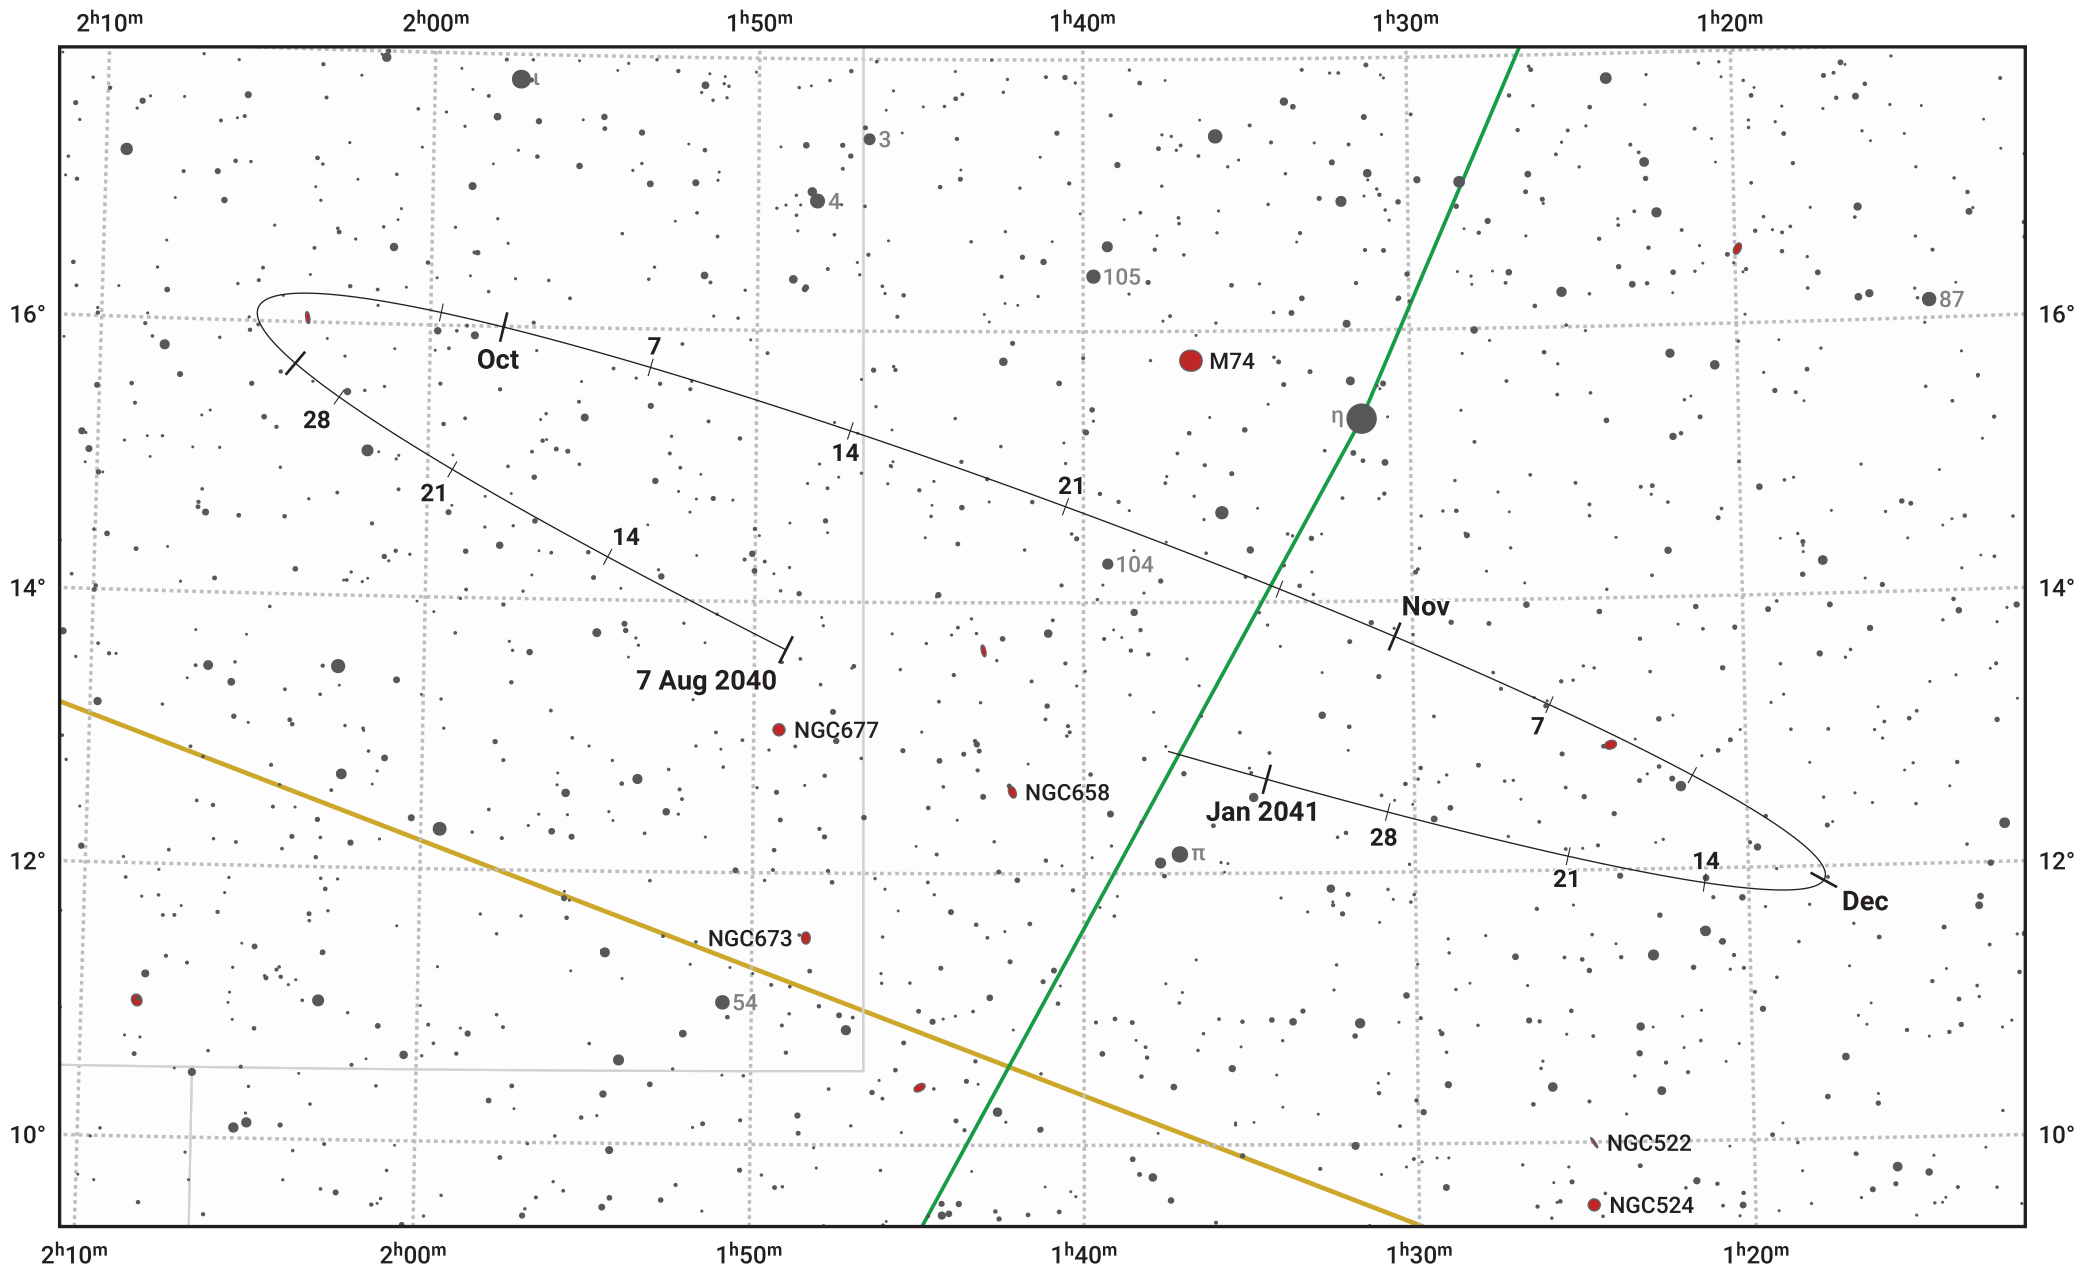

The path of Asteroid 30 Urania around opposition on 21 Oct 2040

© Dominic Ford 2011–2024. Date markers placed at midnight UTC. Downloaded from <https://in-the-sky.org>

Magnitude scale: 11.0 10.0 9.0 8.0 7.0 6.0 5.0 4.0 3.0

— Ecliptic Plane

Galaxy Bright nebula Open cluster Globular cluster

Date	Mag	Phase
2040 Sep 1	10.9	96%
2040 Sep 20	10.4	98%
2040 Oct 1	10.1	99%
2040 Nov 1	9.8	100%
2040 Dec 1	10.7	97%
2041 Jan 1	11.4	95%
2041 Jan 4	11.4	94%