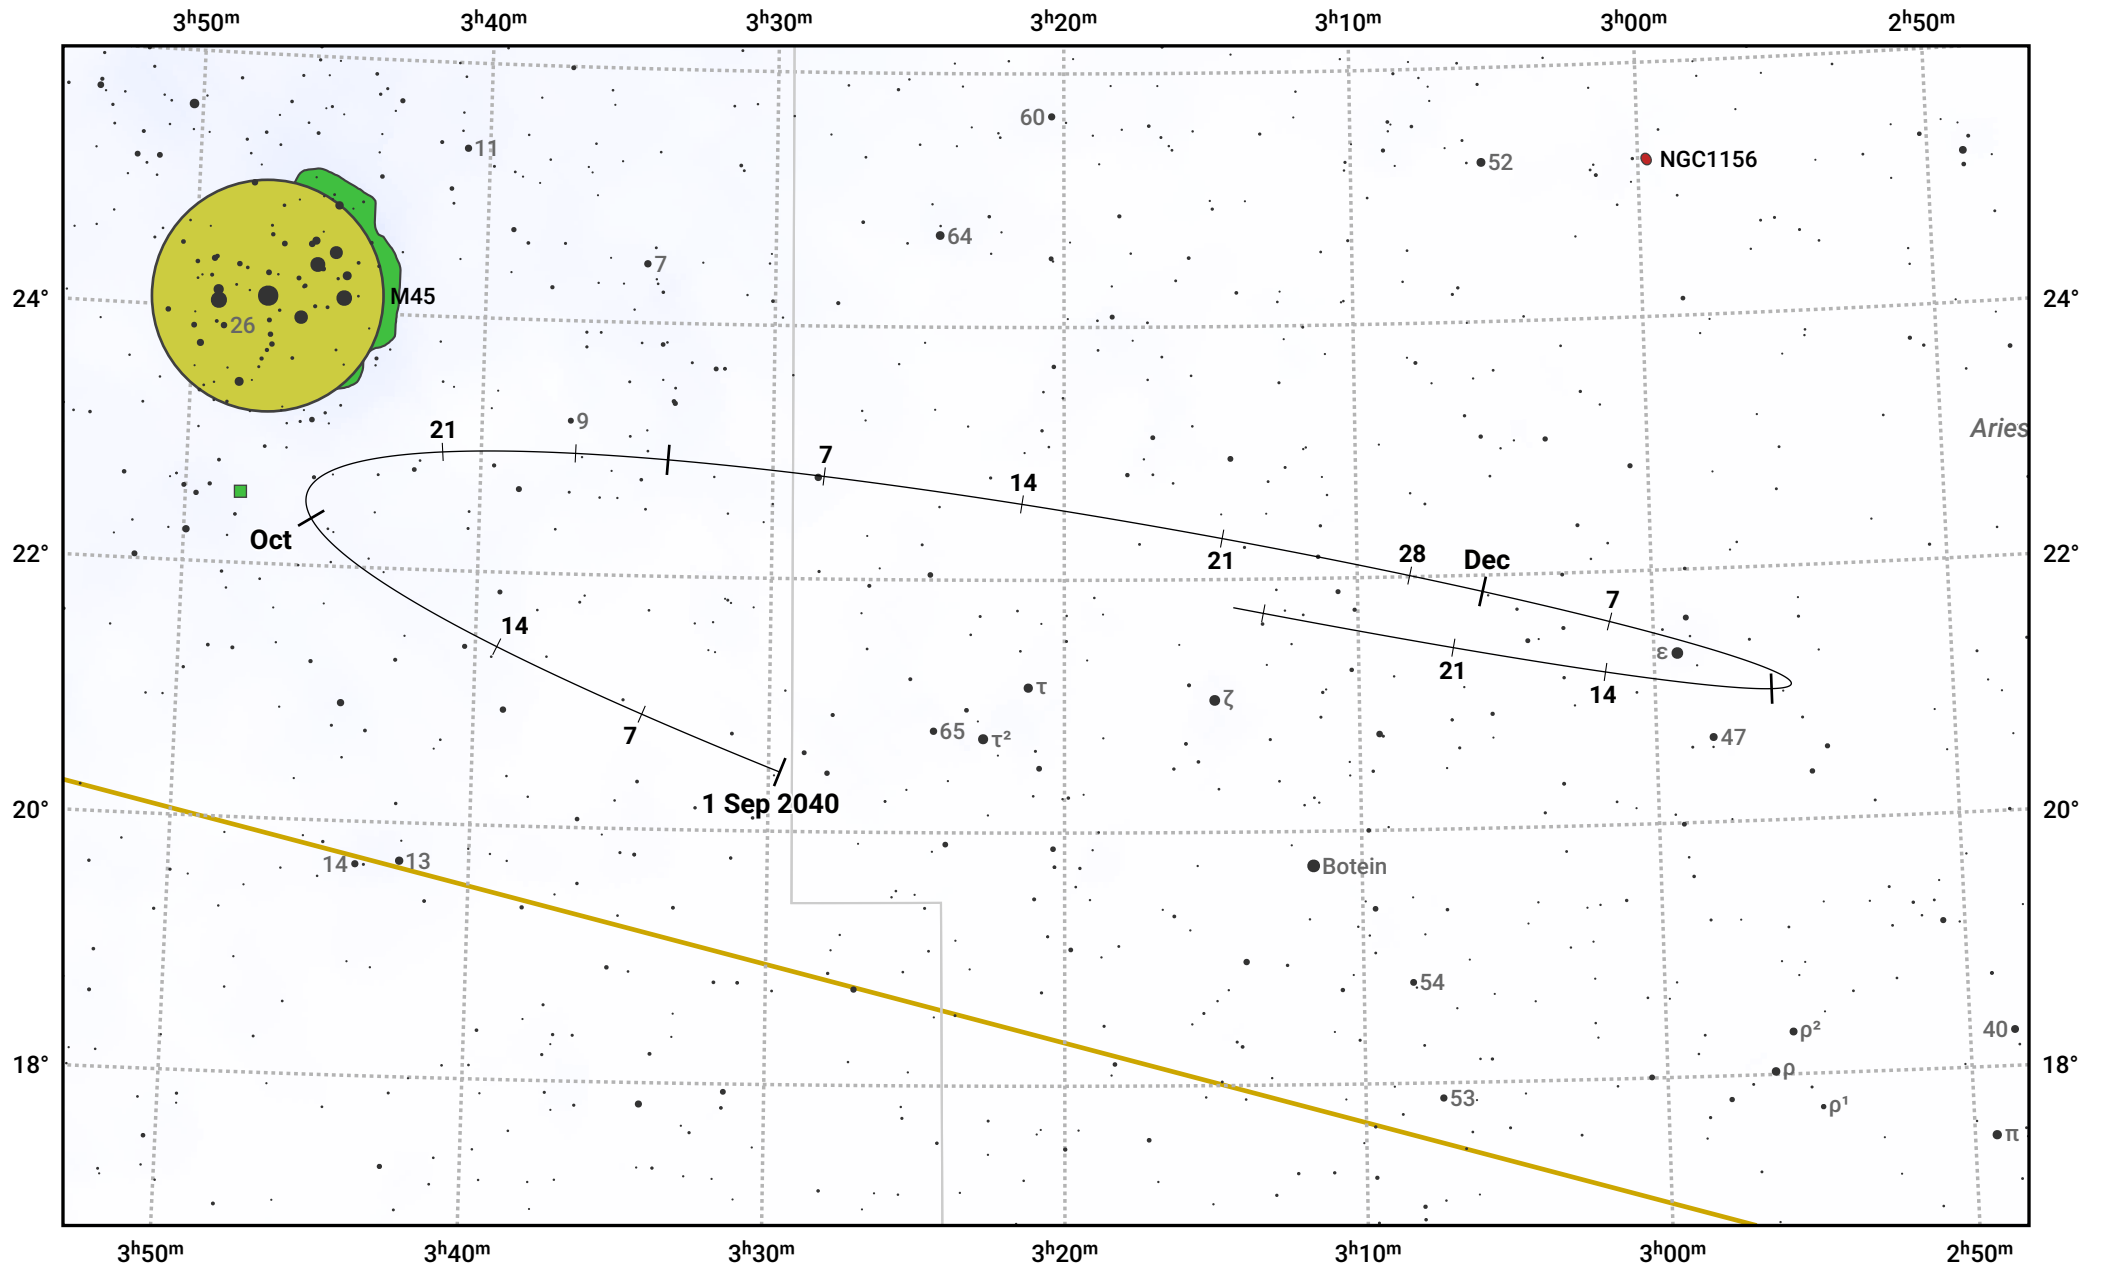

# The path of Asteroid 37 Fides around opposition on 15 Nov 2040

© Dominic Ford 2011–2024. Date markers placed at midnight UTC. Downloaded from <https://in-the-sky.org>

Magnitude scale: 10.0 9.0 8.0 7.0 6.0 5.0 4.0 3.0 2.0

— Ecliptic Plane

Galaxy Bright nebula Open cluster Globular cluster

Date	Mag	Phase
2040 Sep 1	11.6	95%
2040 Oct 1	11.0	97%
2040 Oct 16	10.6	98%
2040 Nov 1	10.1	99%
2040 Dec 1	10.1	99%
2041 Jan 1	10.9	97%