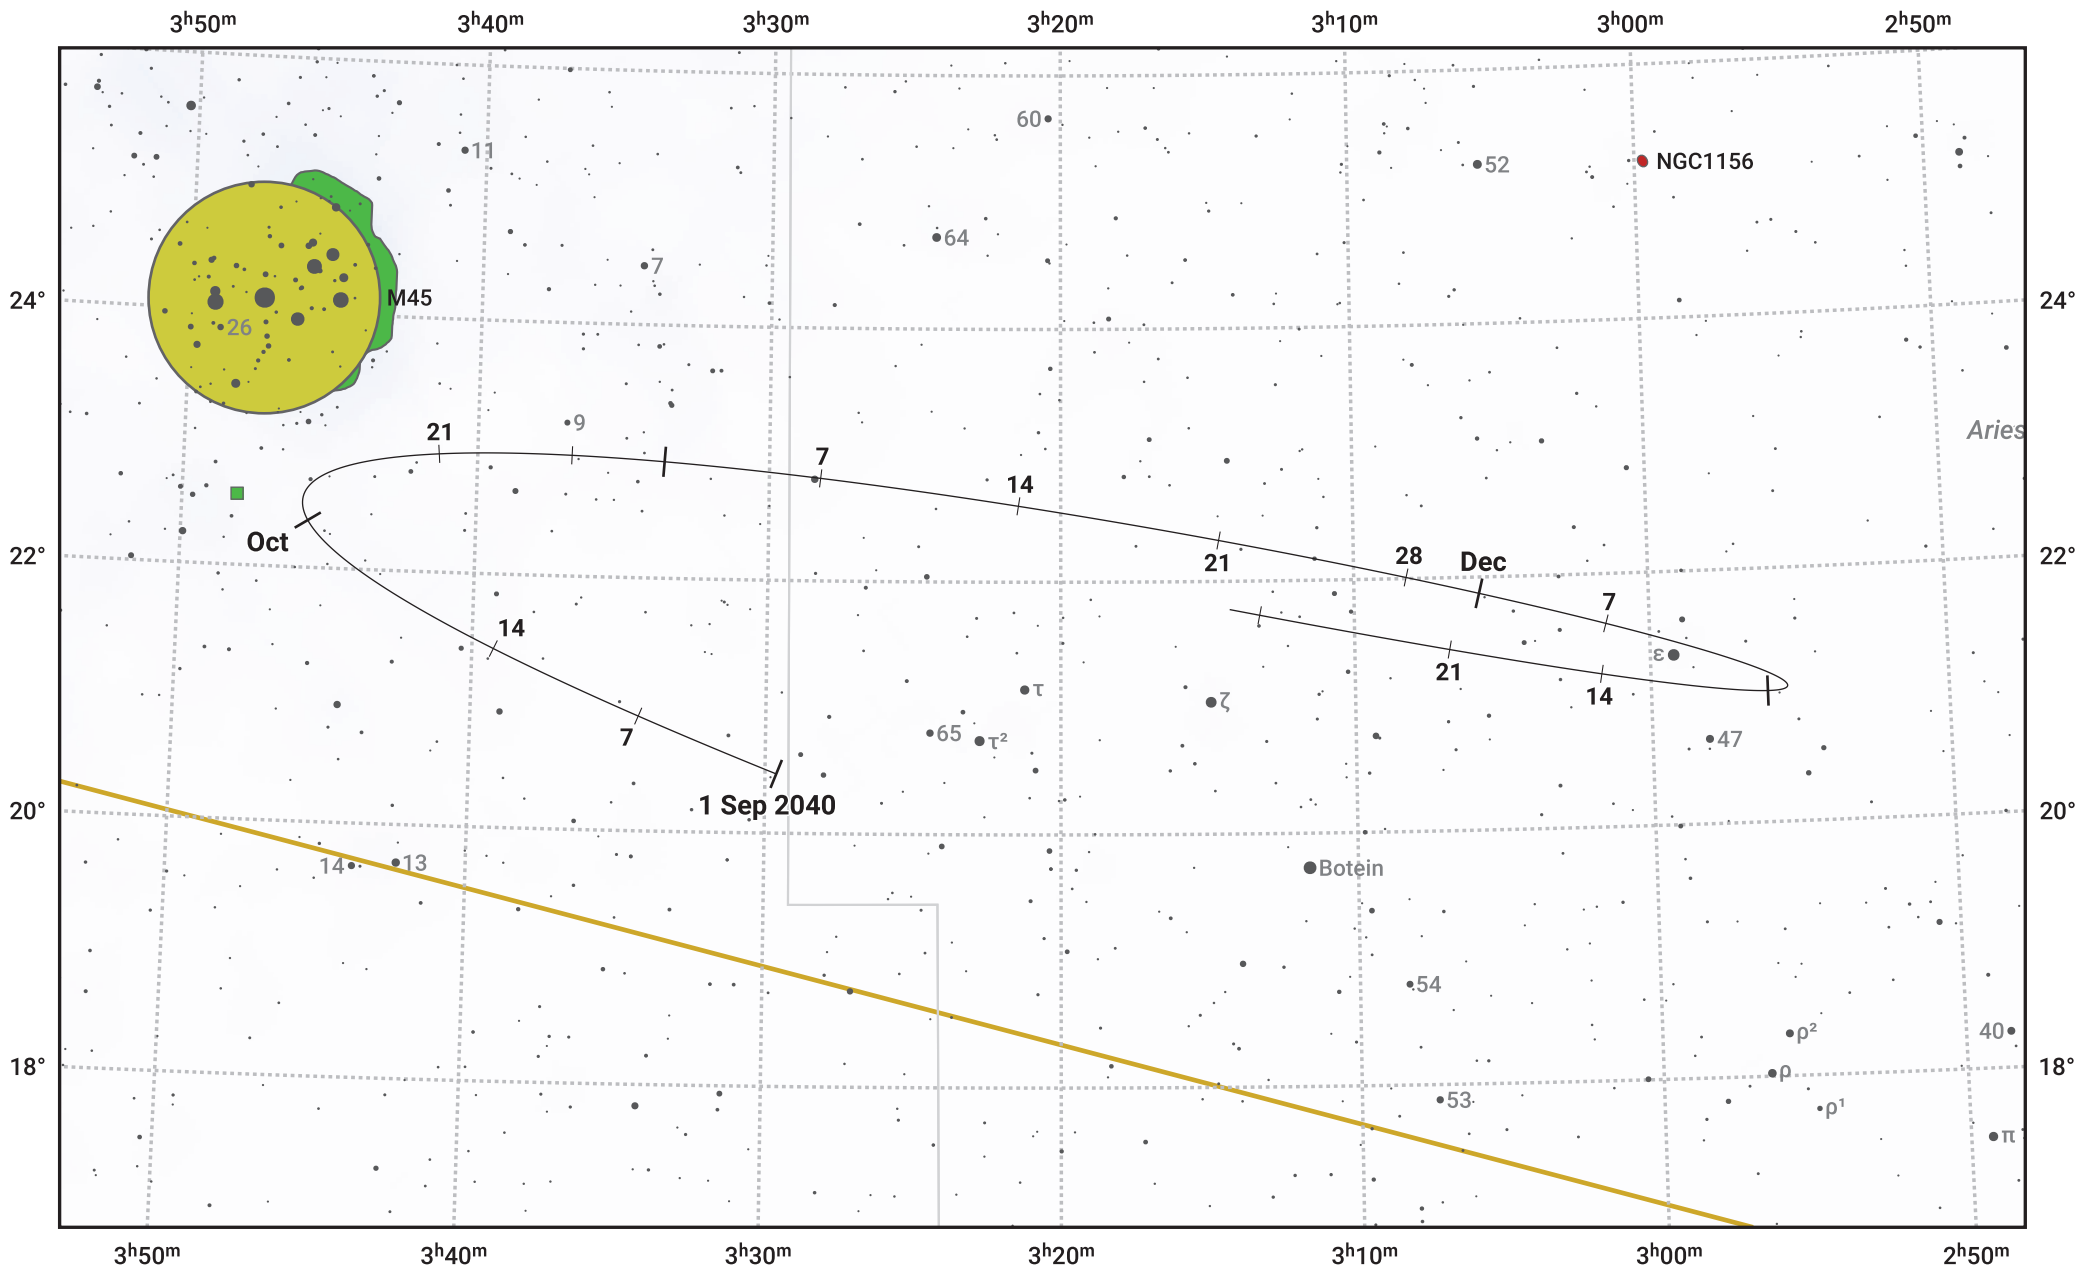

The path of Asteroid 37 Fides around opposition on 15 Nov 2040

© Dominic Ford 2011–2024. Date markers placed at midnight UTC. Downloaded from <https://in-the-sky.org>

Magnitude scale: 10.0 9.0 8.0 7.0 6.0 5.0 4.0 3.0 2.0

— Ecliptic Plane

● Galaxy
 ■ Bright nebula
 ● Open cluster
 ● Globular cluster

Date	Mag	Phase
2040 Sep 1	11.6	95%
2040 Oct 1	11.0	97%
2040 Oct 16	10.6	98%
2040 Nov 1	10.1	99%
2040 Dec 1	10.1	99%
2041 Jan 1	10.9	97%