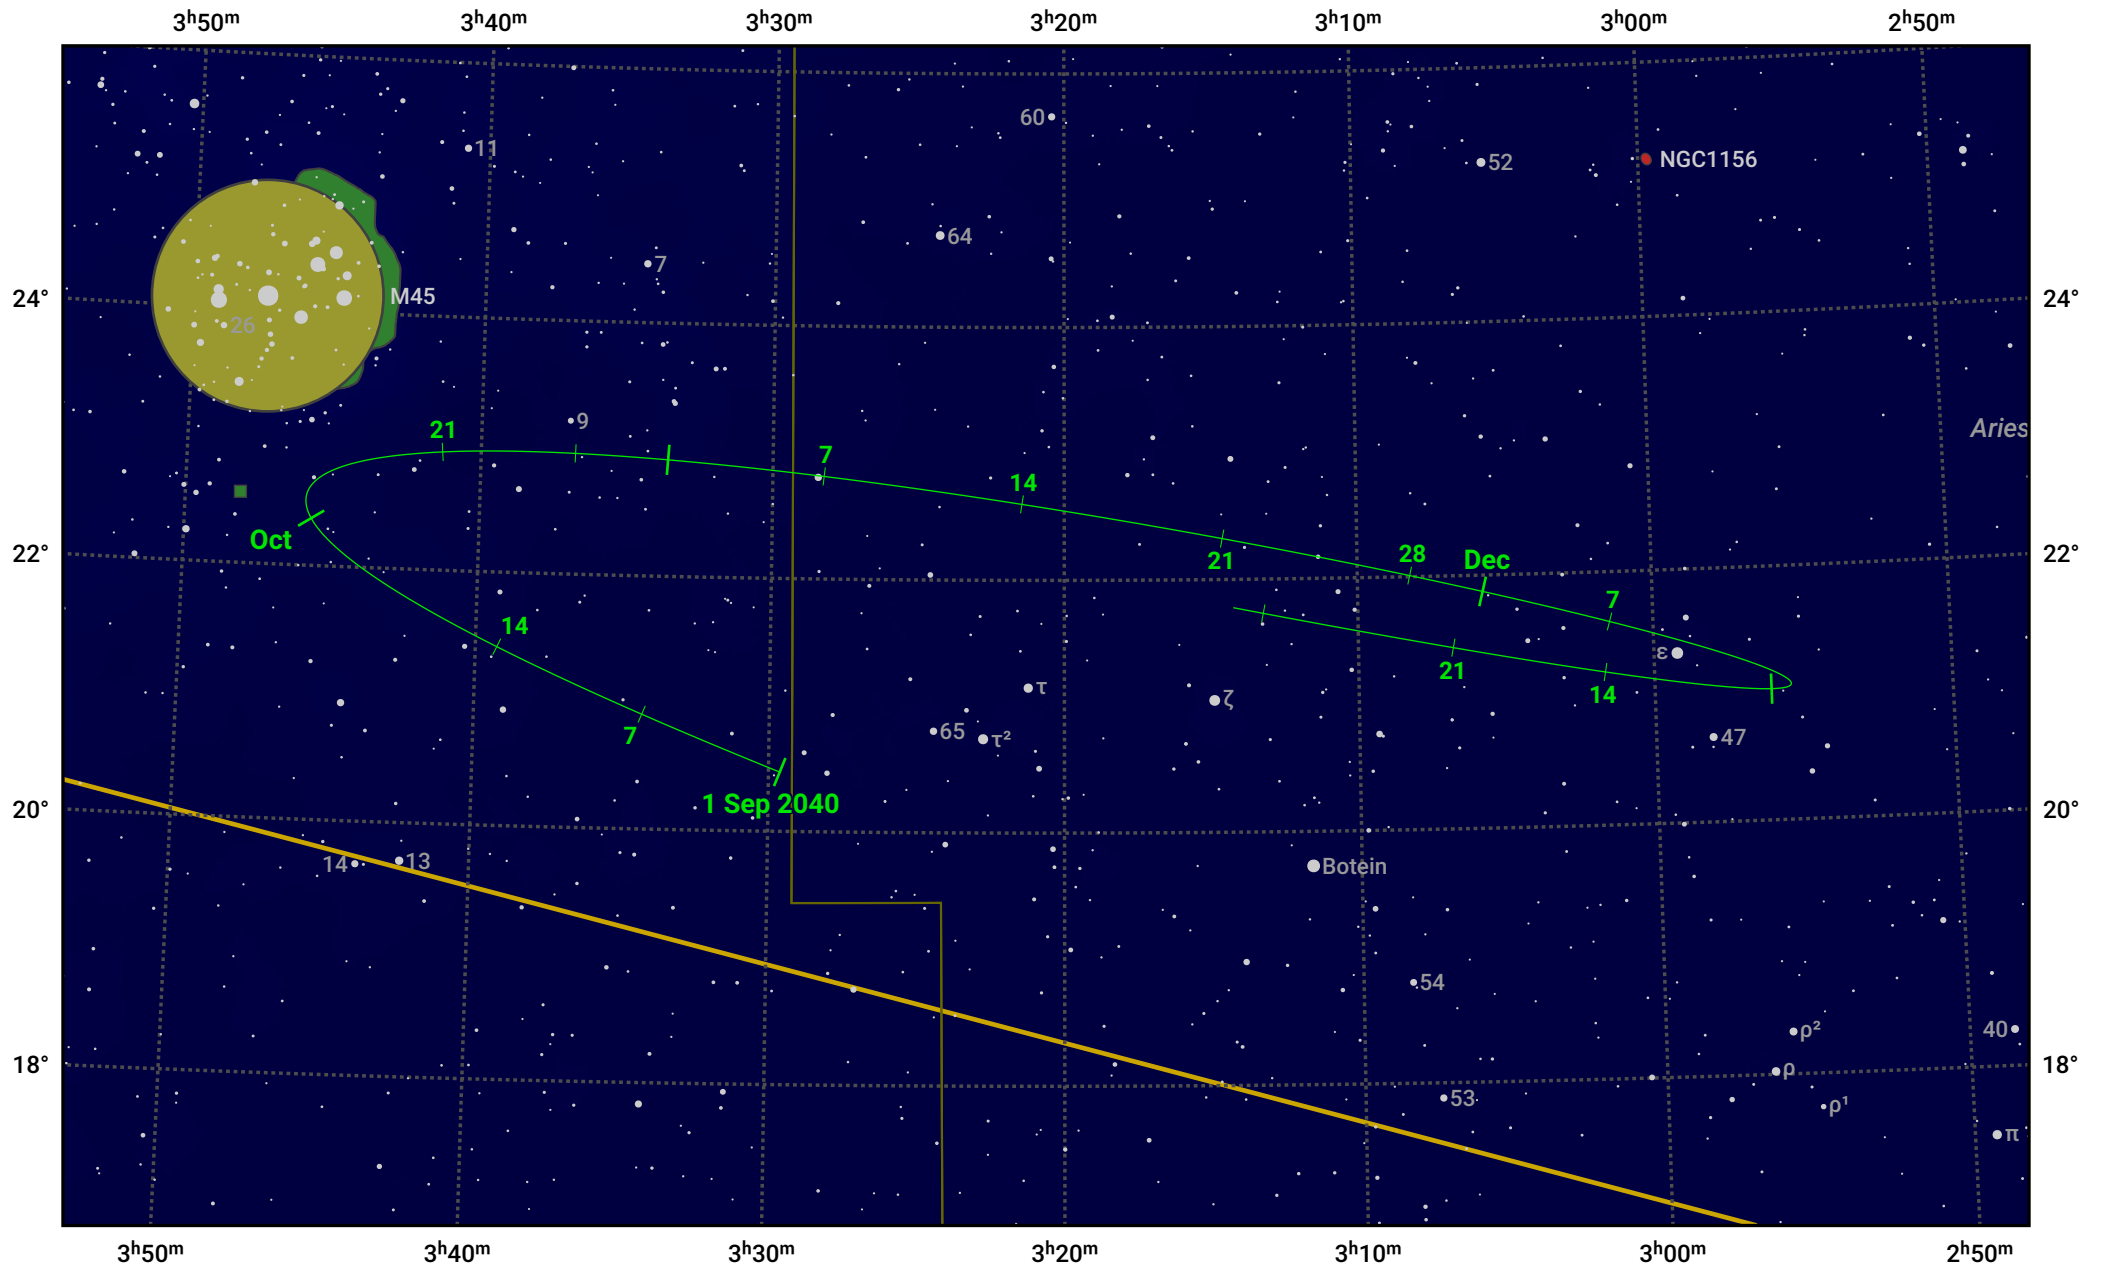

The path of Asteroid 37 Fides around opposition on 15 Nov 2040

© Dominic Ford 2011–2024. Date markers placed at midnight UTC. Downloaded from <https://in-the-sky.org>

Magnitude scale: 10.0 9.0 8.0 7.0 6.0 5.0 4.0 3.0 2.0

— Ecliptic Plane

Galaxy Bright nebula Open cluster Globular cluster

Date	Mag	Phase
2040 Sep 1	11.6	95%
2040 Oct 1	11.0	97%
2040 Oct 16	10.6	98%
2040 Nov 1	10.1	99%
2040 Dec 1	10.1	99%
2041 Jan 1	10.9	97%